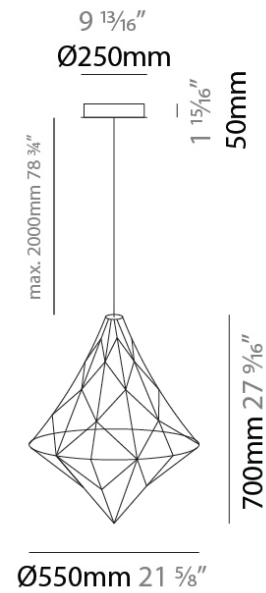

PROJECT
TYPE
SPECIFIER
QUANTITY
DATE

ADAMAS SUSPENSION

D1010007-

base number	LED Dimming	Color Temperature	Finish Options

1. To build a product code in our configurator select the specify button on the base model # product page
2. To build a manual product code on this datasheet choose from the options listed below in blue font and add the suffix to the base model #

GENERAL

Series: Adamas
Partner: Quasar
Division: Design
Installation: Suspension
Product Type: Chandelier
Mounting Location: Ceiling

PHYSICAL

Shape: Abstract
Diameter (mm): 550
Diameter (in): 21 ⁵/₈
Height (mm): 700
Height (in): 27 ⁹/₁₆
Max. Overall Height (mm): 2700
Max. Overall Height (in): 106 ⁵/₁₆
Fixture Finish: NIC / BRA / BBR
Fixture Material: Metal
Cable Details: 2000mm Cable

ELECTRICAL

Lamp Type: LED
Input Wattage (W): 40.2
Dimming: Non-Dimmable
Driver Included: Yes
Driver Location: Integrated
Driver Type: Constant Voltage - Universal
Driver Class: Class 2
Input Voltage (V): 120 - 277
Output Voltage (V): 12

LED

Color Temperature (°K): 2400 / 2800
Max. Delivered Lumen (lm): 2010
CRI: >90 CRI
Lamp Life (hrs): 50000

OPTICAL

RATINGS AND CERTIFICATIONS

Certified By: Certified for North American Standards
IP rating: IP20