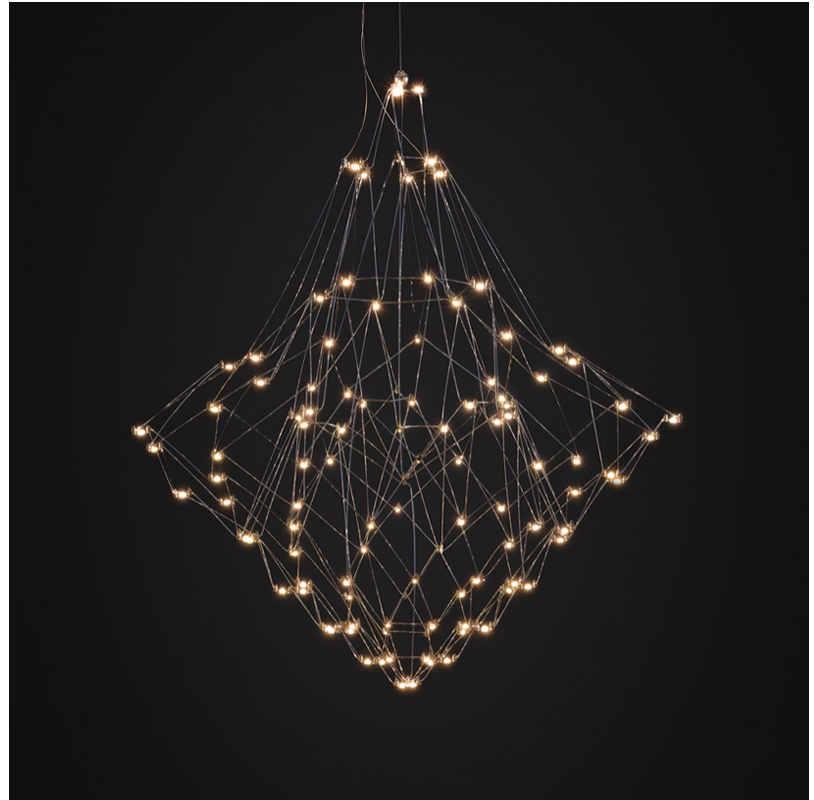

PROJECT	
TYPE	
SPECIFIER	
QUANTITY	
DATE	

ADAMAS SUSPENSION

D1010009-

base number	LED Dimming	Color Temperature	Finish Options

1. To build a product code in our configurator select the specify button on the base model # product page
2. To build a manual product code on this datasheet choose from the options listed below in blue font and add the suffix to the base model #

GENERAL

Series: Adamas
Partner: Quasar
Division: Design
Installation: Suspension
Product Type: Chandelier
Mounting Location: Ceiling

PHYSICAL

Shape: Abstract
Diameter (mm): 1000
Diameter (in): 39 ³/₈
Height (mm): 1200
Height (in): 47 ¹/₄
Max. Overall Height (mm): 3200
Max. Overall Height (in): 126
Fixture Finish: NIC / BRA / BBR
Fixture Material: Metal
Cable Details: 2000mm Cable

ELECTRICAL

Lamp Type: LED
Input Wattage (W): 106.8
Dimming: Non-Dimming / Phase Dimming (120vac Only)
Driver Included: Yes
Driver Location: Integrated
Driver Type: Constant Voltage - Universal
Driver Class: Class 2
Input Voltage (V): 120 - 277
Output Voltage (V): 12

LED

Color Temperature (°K): 2400 / 2800
Max. Delivered Lumen (lm): 5340
CRI: >90 CRI
Lamp Life (hrs): 50000

OPTICAL

RATINGS AND CERTIFICATIONS

Certified By: Certified for North American Standards
IP rating: IP20