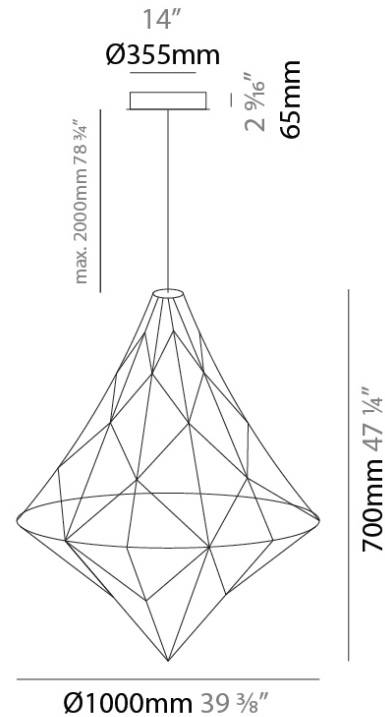

PROJECT	
TYPE	
SPECIFIER	
QUANTITY	
DATE	

ADAMAS SUSPENSION

D1010009-

base number	LED Dimming	Color Temperature	Finish Options

1. To build a product code in our configurator select the specify button on the base model # product page
2. To build a manual product code on this datasheet choose from the options listed below in blue font and add the suffix to the base model #

GENERAL

Series: Adamas
Partner: Quasar
Division: Design
Installation: Suspension
Product Type: Chandelier
Mounting Location: Ceiling

PHYSICAL

Shape: Abstract
Diameter (mm): 1000
Diameter (in): 39 ³/₈
Height (mm): 1200
Height (in): 47 ¹/₄
Max. Overall Height (mm): 3200
Max. Overall Height (in): 126
Fixture Finish: NIC / BRA / BBR
Fixture Material: Metal
Cable Details: 2000mm Cable

ELECTRICAL

Lamp Type: LED
Input Wattage (W): 106.8
Dimming: Non-Dimming / Phase Dimming (120vac Only)
Driver Included: Yes
Driver Location: Integrated
Driver Type: Constant Voltage - Universal
Driver Class: Class 2
Input Voltage (V): 120 - 277
Output Voltage (V): 12

LED

Color Temperature (°K): 2400 / 2800
Max. Delivered Lumen (lm): 5340
CRI: >90 CRI
Lamp Life (hrs): 50000

OPTICAL

RATINGS AND CERTIFICATIONS

Certified By: Certified for North American Standards
IP rating: IP20