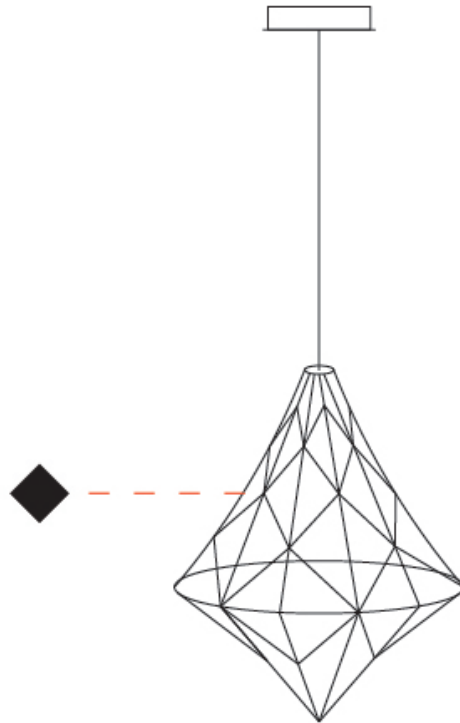

D1010007-

PROJECT

TYPE

SPECIFIER

QUANTITY

DATE