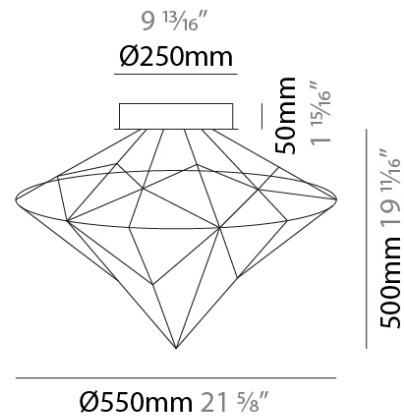

PROJECT	_____
TYPE	_____
SPECIFIER	_____
QUANTITY	_____
DATE	_____

ADAMAS SURFACE

D102033-

base number   LED   Color   Finish
Dimming   Temperature   Options

1. To build a product code in our configurator select the specify button on the base model # product page
2. To build a manual product code on this datasheet choose from the options listed below in blue font and add the suffix to the base model #

GENERAL

Series: Adamas
Partner: Quasar
Division: Design
Installation: Surface
Product Type: Chandelier
Mounting Location: Ceiling

PHYSICAL

Shape: Abstract
Diameter (mm): 550
Diameter (in): 21 ⁵/₈
Height (mm): 500
Height (in): 19 ¹¹/₁₆
Fixture Finish: NIC / BRA / BBR
Fixture Material: Metal

ELECTRICAL

Input Voltage (V): 120 - 277

LED

Color Temperature (°K): 2400 / 2800
Max. Delivered Lumen (lm): 2010
CRI: >90 CRI

OPTICAL

RATINGS AND CERTIFICATIONS

Certified By: Certified for North American Standards
IP rating: IP20