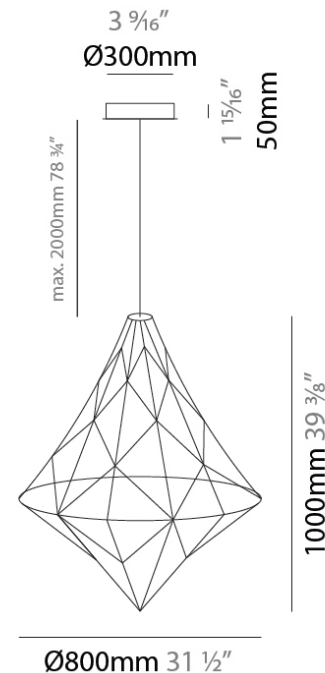

GENERAL

Series: Adamas
Partner: Quasar
Division: Design
Installation: Suspension
Product Type: Chandelier
Mounting Location: Ceiling

PHYSICAL

Shape: Abstract
Diameter (mm): 550
Diameter (in): 21 ⁵ / ₈
Height (mm): 700
Height (in): 27 ⁹ / ₁₆
Max. Overall Height (mm): 2700
Max. Overall Height (in): 106 ⁵ / ₁₆
Fixture Finish: NIC / BRA / BBR
Fixture Material: Metal
Cable Details: 2000mm Cable

GENERAL

Series: Adamas
 Partner: Quasar
 Division: Design
 Installation: Suspension
 Product Type: Chandelier
 Mounting Location: Ceiling

PHYSICAL

Shape: Abstract
 Diameter (mm): 800
 Diameter (in): 31 1/2
 Height (mm): 1000
 Height (in): 39 3/8
 Max. Overall Height (mm): 3000
 Max. Overall Height (in): 118 1/8
 Fixture Finish: [NIC / BRA / BBR](#)
 Fixture Material: Metal
 Cable Details: 2000mm Cable

LED

Color Temperature (°K): 2400 / 2800
 Max. Delivered Lumen (lm): 3240
 CRI: >90 CRI
 Lamp Life (hrs): 50000

OPTICAL

RATINGS AND CERTIFICATIONS

Certified By: Certified for North American Standards
 IP rating: IP20

GENERAL

Series: Adamas
Partner: Quasar
Division: Design
Installation: Suspension
Product Type: Chandelier
Mounting Location: Ceiling

PHYSICAL

Shape: Abstract
Diameter (mm): 1000
Diameter (in): 39 ³ / ₈
Height (mm): 1200
Height (in): 47 ¹ / ₄
Max. Overall Height (mm): 3200
Max. Overall Height (in): 126
Fixture Finish: NIC / BRA / BBR
Fixture Material: Metal
Cable Details: 2000mm Cable