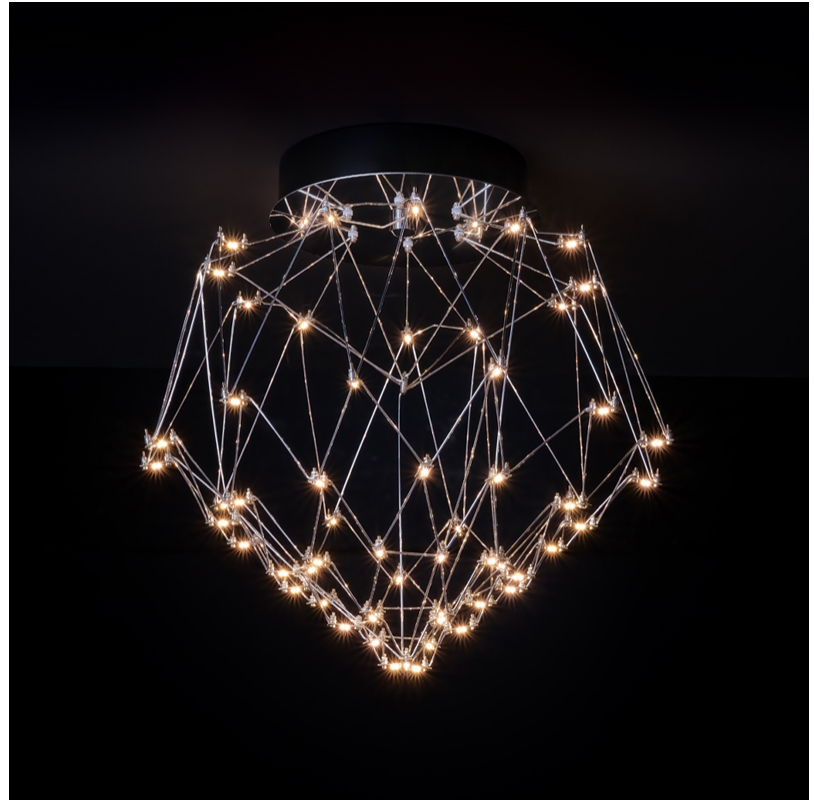

PROJECT	_____
TYPE	_____
SPECIFIER	_____
QUANTITY	_____
DATE	_____

ADAMAS SURFACE

D102033-

base number   LED   Color   Finish
Dimming   Temperature   Options

1. To build a product code in our configurator select the specify button on the base model # product page
2. To build a manual product code on this datasheet choose from the options listed below in blue font and add the suffix to the base model #

GENERAL

Series: Adamas
Partner: Quasar
Division: Design
Installation: Surface
Product Type: Chandelier
Mounting Location: Ceiling

PHYSICAL

Shape: Abstract
Diameter (mm): 550
Diameter (in): 21 ⁵/₈
Height (mm): 500
Height (in): 19 ¹¹/₁₆
Fixture Finish: NIC / BRA / BBR
Fixture Material: Metal

ELECTRICAL

Input Voltage (V): 120 - 277

LED

Color Temperature (°K): 2400 / 2800
Max. Delivered Lumen (lm): 2010
CRI: >90 CRI

OPTICAL

RATINGS AND CERTIFICATIONS

Certified By: Certified for North American Standards
IP rating: IP20