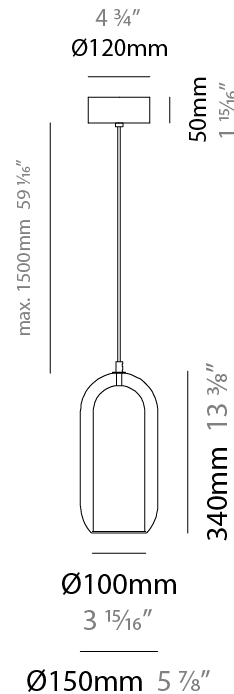

AERON MONOPOINT SUSPENSION

D141204- _____

base number   Finish Options   Finish Options

1. To build a product code in our configurator select the specify button on the base model # product page
2. To build a manual product code on this datasheet choose from the options listed below in blue font and add the suffix to the base model #

GENERAL

Series: Aeron
Subseries: Aeron Monopoint
Brand: Cangini & Tucci
Division: Design
Mounting Type: Suspension
Mounting Location: Ceiling
Subcategory: Ambient

PHYSICAL

Shape: Cylinder
Diameter (mm): 150
Diameter (in): 5 ⁷/₈
Height (mm): 340
Height (in): 13 ³/₈
Max. Overall Height (mm): 1830
Max. Overall Height (in): 72 ¹/₁₆
Light Distribution: Omnidirectional
Weight (kg): 1.356
Weight (lbs): 2.99
Fixture Finish: [AMB / GRN / GRN / RUB / SKB / SMK / TOB / TRA](#)
Holder Finish: CHR / SGD / SBK
Fixture Material: Glass / Metal
Cable Details: Black Rubber Cable

ELECTRICAL

Number of Lamps: 1
Lamp Type: LED Retrofit
Bulb Included: Bulb Not Included
Max. Wattage Per Lamp (W): 8
Lamp Base: E26
Input Voltage (V): 120
Upon Request: GU24 / 277Vac

LED

OPTICAL

RATINGS AND CERTIFICATIONS

Certified By: Certified for North American Standards
IP rating: IP20

PROJECT
TYPE
SPECIFIER
QUANTITY
DATE