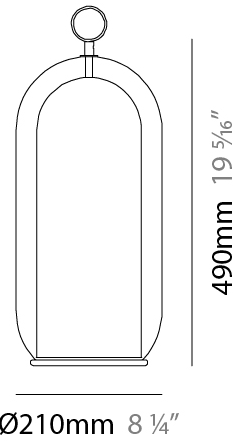

PROJECT
TYPE
SPECIFIER
QUANTITY
DATE

AERON PORTABLE

D144034- _____ - _____
base number   Finish   Finish
                         Options   Options

1. To build a product code in our configurator select the specify button on the base model # product page
2. To build a manual product code on this datasheet choose from the options listed below in blue font and add the suffix to the base model #

GENERAL

Series: Aeron
Brand: Cangiini & Tucci
Division: Design
Mounting Type: Portable
Mounting Location: Table
Subcategory: Table

PHYSICAL

Shape: Cylinder
Diameter (mm): 210
Diameter (in): 8 ¼
Height (mm): 490
Height (in): 19 5/16
Light Distribution: Omnidirectional
Weight (kg): 4.000
Weight (lbs): 8.82
Fixture Finish: [AMB](#) / [GRN](#) / [PNK](#) / [RUB](#) / [SKB](#) / [SMK](#) / [TOB](#) / [TRA](#)
Holder Finish: [CHR](#) / [SGD](#) / [SBK](#)
Fixture Material: Glass / Metal
Cable Details: Black Rubber Cable

ELECTRICAL

Number of Lamps: 1
Lamp Type: LED Retrofit
Bulb Included: Bulb Not Included
Input Voltage (V): 120

LED

OPTICAL

RATINGS AND CERTIFICATIONS

Certified By: Certified for North American Standards
IP rating: IP20