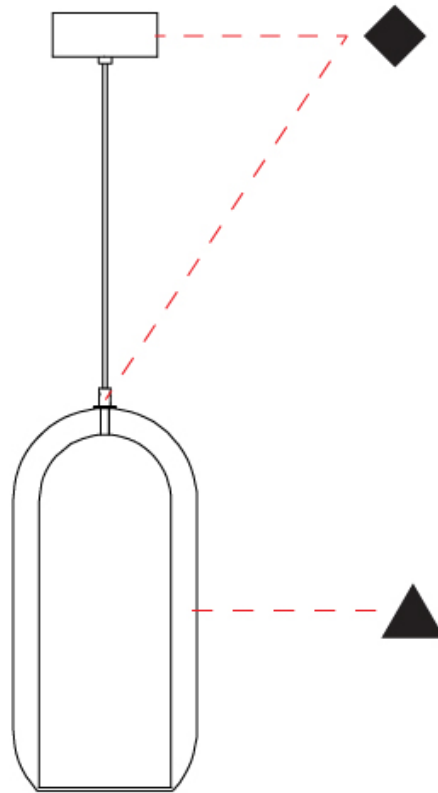

AERON MONOPOINT SUSPENSION

D141205-

PROJECT	_____
TYPE	_____
SPECIFIER	_____
QUANTITY	_____
DATE	_____

D