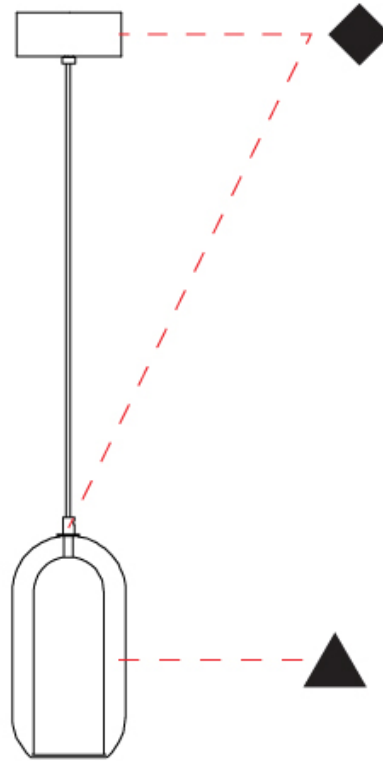

AERON MONOPOINT SUSPENSION

D141203-

PROJECT	_____
TYPE	_____
SPECIFIER	_____
QUANTITY	_____
DATE	_____

D