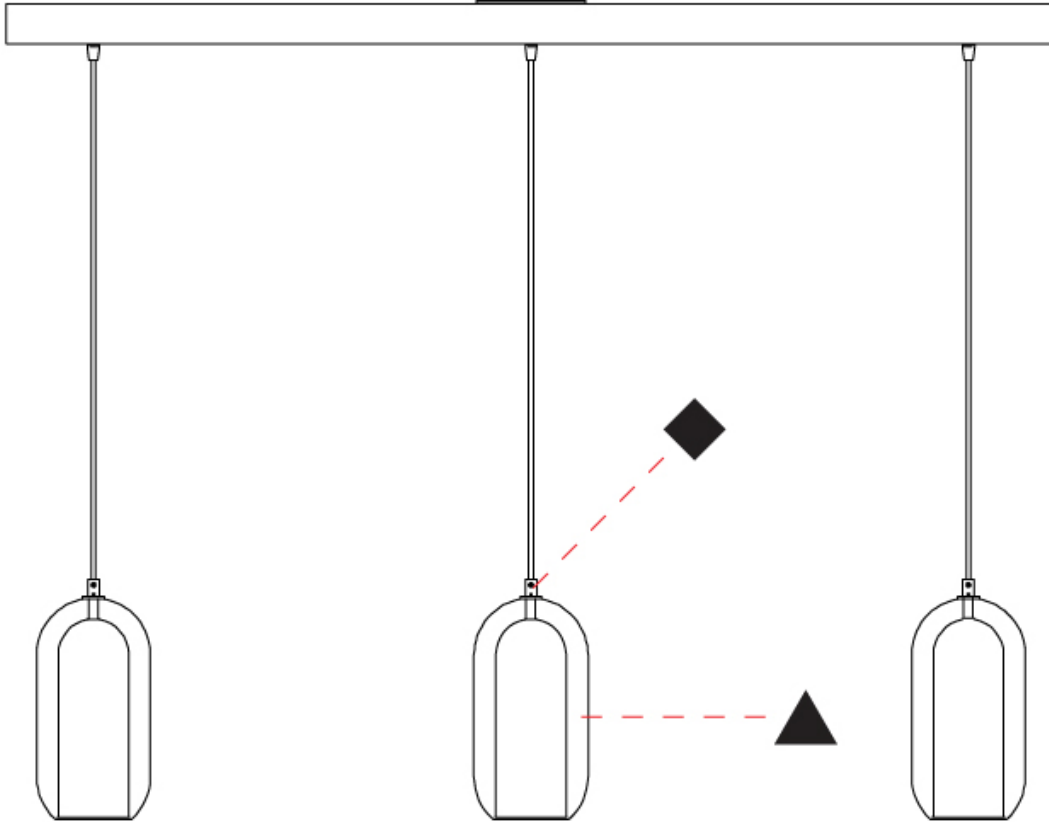

AERON 3 LIGHT LINEAR SUSPENSION

D141211-

PROJECT	_____
TYPE	_____
SPECIFIER	_____
QUANTITY	_____
DATE	_____

D