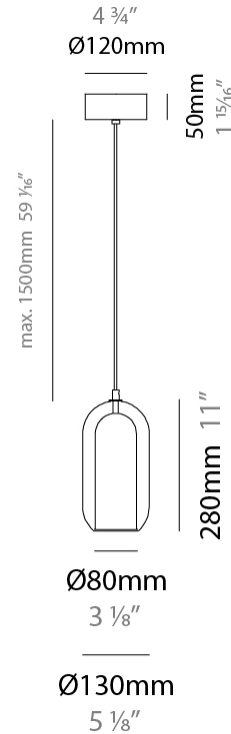

PROJECT	
TYPE	
SPECIFIER	
QUANTITY	
DATE	

AERON MONOPOINT SUSPENSION

D141203-

base number	Finish	Finish
	Options	Options

1. To build a product code in our configurator select the specify button on the base model # product page
2. To build a manual product code on this datasheet choose from the options listed below in blue font and add the suffix to the base model #

GENERAL

Series: Aeron
Subseries: Aeron Monopoint
Brand: Cangini & Tucci
Division: Design
Mounting Type: Suspension
Mounting Location: Ceiling
Subcategory: Ambient

PHYSICAL

Shape: Cylinder
Diameter (mm): 130
Diameter (in): 5 1/8
Height (mm): 280
Height (in): 11
Max. Overall Height (mm): 1780
Max. Overall Height (in): 70 1/16
Light Distribution: Omnidirectional
Weight (kg): 0.860
Weight (lbs): 1.90
Fixture Finish: AMB / GRN / PNK / RUB / SKB / SMK / TOB / TRA
Holder Finish: CHR / SGD / SBK
Fixture Material: Glass / Metal
Cable Details: Black Rubber Cable

ELECTRICAL

Number of Lamps: 1
Lamp Type: LED Retrofit
Bulb Included: Bulb Not Included
Max. Wattage Per Lamp (W): 4
Lamp Base: E12
Input Voltage (V): 120

LED

OPTICAL

RATINGS AND CERTIFICATIONS

Certified By: Certified for North American Standards
IP rating: IP20