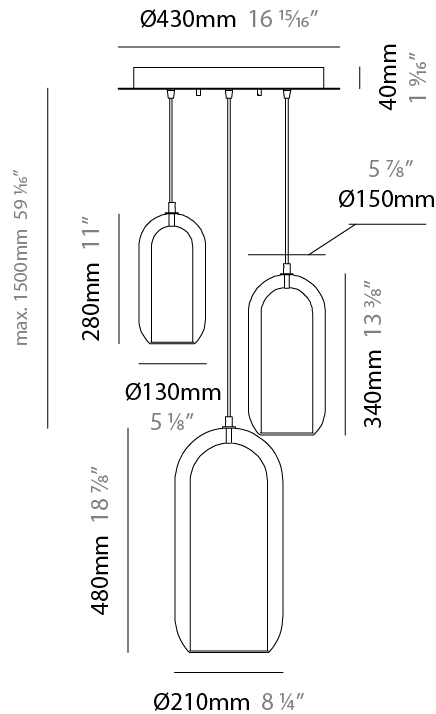

PROJECT	
TYPE	
SPECIFIER	
QUANTITY	
DATE	

AERON 3 LIGHT CLUSTER SUSPENSION

D141212-

base number   Finish Options   Finish Options

1. To build a product code in our configurator select the specify button on the base model # product page
2. To build a manual product code on this datasheet choose from the options listed below in blue font and add the suffix to the base model #

GENERAL

Series: Aeron
Subseries: Aeron 3 Light Cluster
Brand: Cangini & Tucci
Division: Design
Mounting Type: Suspension
Mounting Location: Ceiling
Subcategory: Ambient

PHYSICAL

Shape: Cylinder
Diameter (mm): 540
Diameter (in): 21 1/4
Height (mm): 210
Height (in): 8 3/4
Max. Overall Height (mm): 1710
Max. Overall Height (in): 67 5/16
Light Distribution: Omnidirectional
Weight (kg): 6.830
Weight (lbs): 15.06
Fixture Finish: [AMB / GRN / PNK / RUB / SKB / SMK / TOB / TRA](#)
Holder Finish: CHR / SGD / SBK
Fixture Material: Glass / Metal
Cable Details: 1,500mm / 59 1/16" - Black Rubber Cable

ELECTRICAL

Number of Lamps: 2 + 1
Lamp Type: LED Retrofit
Bulb Included: Bulb Not Included
Max. Wattage Per Lamp (W): 8 + 4
Lamp Base: E26 + E12
Input Voltage (V): 120

LED

OPTICAL

RATINGS AND CERTIFICATIONS

Certified By: Certified for North American Standards
IP rating: IP20