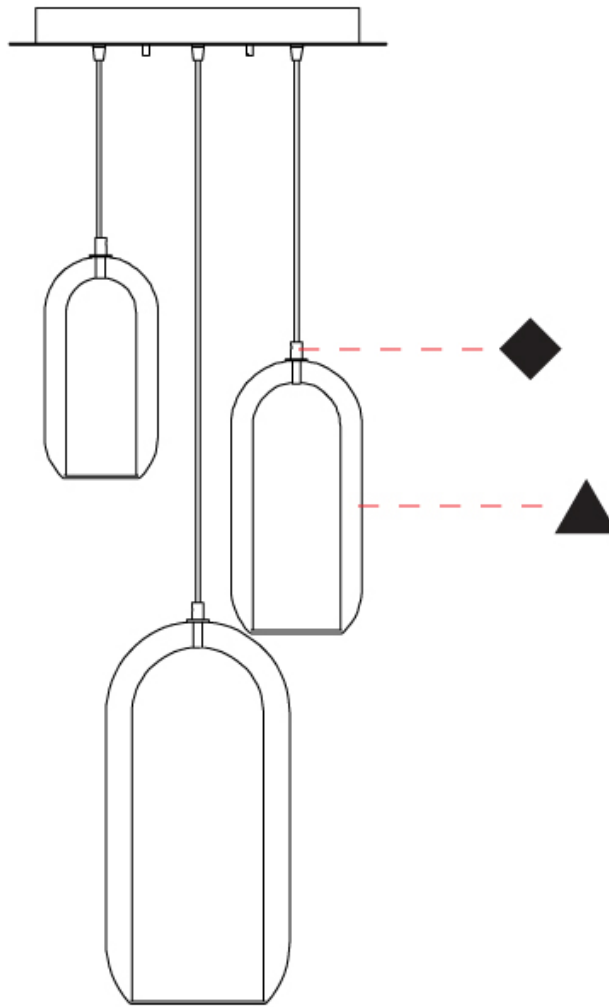

AERON 3 LIGHT CLUSTER SUSPENSION

D141212-

PROJECT	_____
TYPE	_____
SPECIFIER	_____
QUANTITY	_____
DATE	_____

D