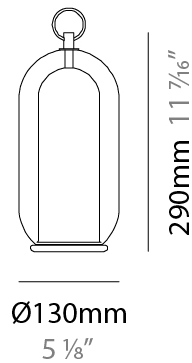

PROJECT
TYPE
SPECIFIER
QUANTITY
DATE

AERON PORTABLE

D144033- _____ - _____
base number   Finish   Finish
                         Options   Options

1. To build a product code in our configurator select the specify button on the base model # product page
2. To build a manual product code on this datasheet choose from the options listed below in blue font and add the suffix to the base model #

GENERAL

Series: Aeron
Brand: Cangiini & Tucci
Division: Design
Mounting Type: Portable
Mounting Location: Table
Subcategory: Table

PHYSICAL

Shape: Cylinder
Diameter (mm): 130
Diameter (in): 5 1/8
Height (mm): 290
Height (in): 11 7/16
Light Distribution: Omnidirectional
Weight (kg): 1.210
Weight (lbs): 2.68
Fixture Finish: [AMB / GRN / PNK / RUB / SKB / SMK / TOB / TRA](#)
Holder Finish: [CHR / SGD / SBK](#)
Fixture Material: Glass / Metal
Cable Details: Black Rubber Cable

ELECTRICAL

Number of Lamps: 1
Lamp Type: LED Retrofit
Bulb Included: Bulb Not Included
Input Voltage (V): 120

LED

OPTICAL

RATINGS AND CERTIFICATIONS

Certified By: Certified for North American Standards
IP rating: IP20