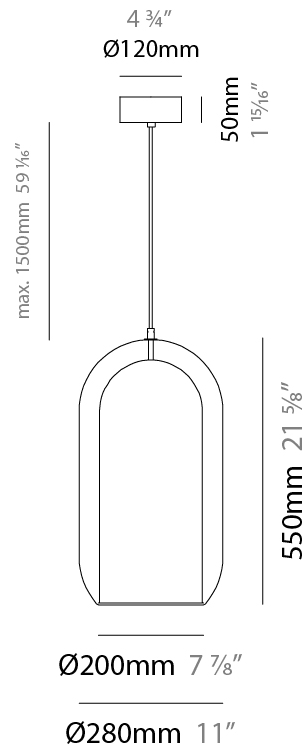

PROJECT	
TYPE	
SPECIFIER	
QUANTITY	
DATE	

AERON MONOPOINT SUSPENSION

D141206-

base number   Finish Options   -   Finish Options

1. To build a product code in our configurator select the specify button on the base model # product page
2. To build a manual product code on this datasheet choose from the options listed below in blue font and add the suffix to the base model #

GENERAL

Series: Aeron
Subseries: Aeron Monopoint
Brand: Cangini & Tucci
Division: Design
Mounting Type: Suspension
Mounting Location: Ceiling
Subcategory: Ambient

PHYSICAL

Shape: Cylinder
Diameter (mm): 280
Diameter (in): 11
Height (mm): 550
Height (in): 21 ⁵/₈
Max. Overall Height (mm): 2050
Max. Overall Height (in): 80 ¹¹/₁₆
Light Distribution: Omnidirectional
Weight (kg): 3.570
Weight (lbs): 7.87
Fixture Finish: [AMB](#) / [GRN](#) / [PNK](#) / [RUB](#) / [SKB](#) / [SMK](#) / [TOB](#) / [TRA](#)
Holder Finish: [CHR](#) / [SGD](#) / [SBK](#)
Fixture Material: Glass / Metal
Cable Details: 1,500mm / 59 1/16" - Black Rubber Cable

ELECTRICAL

Number of Lamps: 1
Lamp Type: LED Retrofit
Bulb Included: Bulb Not Included
Max. Wattage Per Lamp (W): 8
Lamp Base: E26
Input Voltage (V): 120
Upon Request: GU24 / 277Vac

LED

OPTICAL

RATINGS AND CERTIFICATIONS

Certified By: Certified for North American Standards
IP rating: IP20