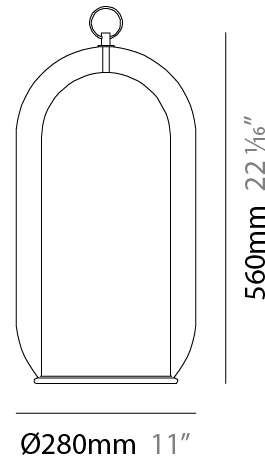

PROJECT
TYPE
SPECIFIER
QUANTITY
DATE

AERON PORTABLE

D144035-

base number	Finish Options	Finish Options

1. To build a product code in our configurator select the specify button on the base model # product page
2. To build a manual product code on this datasheet choose from the options listed below in blue font and add the suffix to the base model #

GENERAL

Series: Aeron
Brand: Cangini & Tucci
Division: Design
Mounting Type: Portable
Mounting Location: Table
Subcategory: Table

PHYSICAL

Shape: Cylinder
Diameter (mm): 280
Diameter (in): 11
Height (mm): 560
Height (in): 22 1/16
Light Distribution: Omnidirectional
Weight (kg): 5.670
Weight (lbs): 12.50
Fixture Finish: AMB / GRN / PNK / RUB / SKB / SMK / TOB / TRA
Holder Finish: CHR / SGD / SBK
Fixture Material: Glass / Metal
Cable Details: Black Rubber Cable

ELECTRICAL

Number of Lamps: 1
Lamp Type: LED Retrofit
Bulb Included: Bulb Not Included
Input Voltage (V): 120

LED

OPTICAL

RATINGS AND CERTIFICATIONS

Certified By: Certified for North American Standards
IP rating: IP20