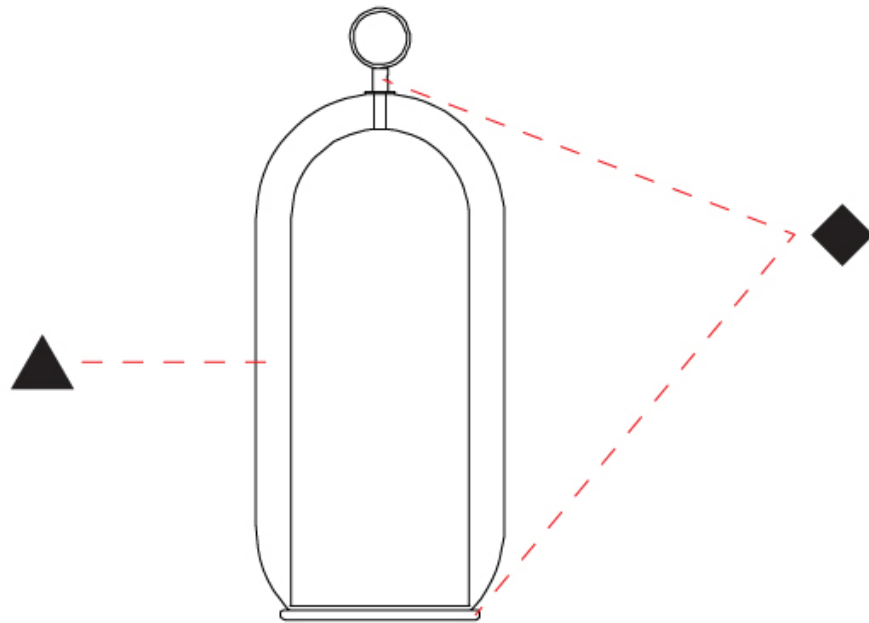

AERON PORTABLE

D144034-

PROJECT	_____
TYPE	_____
SPECIFIER	_____
QUANTITY	_____
DATE	_____

D