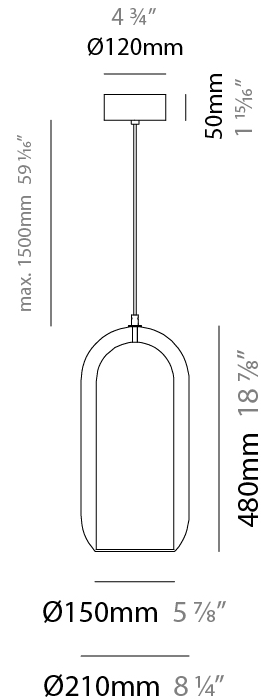

PROJECT	_____
TYPE	_____
SPECIFIER	_____
QUANTITY	_____
DATE	_____

AERON MONOPOINT SUSPENSION

D141205-

base number   Finish Options   -   Finish Options

1. To build a product code in our configurator select the specify button on the base model # product page
2. To build a manual product code on this datasheet choose from the options listed below in blue font and add the suffix to the base model #

GENERAL

Series: Aeron
Subseries: Aeron Monopoint
Brand: Cangini & Tucci
Division: Design
Mounting Type: Suspension
Mounting Location: Ceiling
Subcategory: Ambient

PHYSICAL

Shape: Cylinder
Diameter (mm): 210
Diameter (in): 8 ¼
Height (mm): 480
Height (in): 18 7/8
Max. Overall Height (mm): 1980
Max. Overall Height (in): 77 15/16
Light Distribution: Omnidirectional
Weight (kg): 2.800
Weight (lbs): 6.17
Fixture Finish: [AMB / GRN / GRN / RUB / SKB / SMK / TOB / TRA](#)
Holder Finish: CHR / SGD / SBK
Fixture Material: Glass / Metal
Cable Details: 1,500mm / 59 1/16" - Black Rubber Cable

ELECTRICAL

Number of Lamps: 1
Lamp Type: LED Retrofit
Bulb Included: Bulb Not Included
Max. Wattage Per Lamp (W): 8
Lamp Base: E26
Input Voltage (V): 120
Upon Request: GU24 / 277Vac

LED

OPTICAL

RATINGS AND CERTIFICATIONS

Certified By: Certified for North American Standards
IP rating: IP20