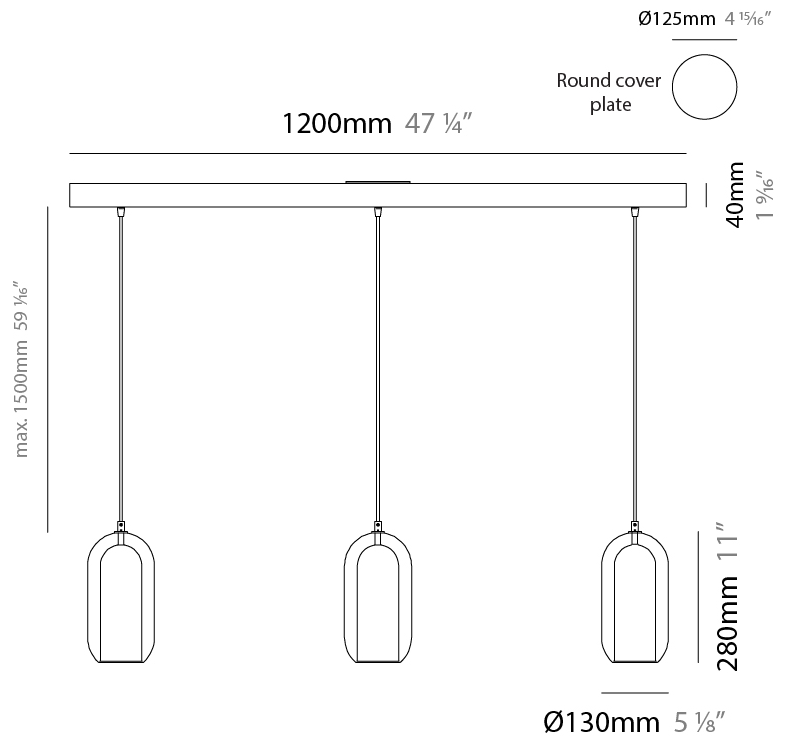

PROJECT	
TYPE	
SPECIFIER	
QUANTITY	
DATE	

AERON 3 LIGHT LINEAR SUSPENSION

D141211- -

base number   Finish Options   Finish Options

1. To build a product code in our configurator select the specify button on the base model # product page
2. To build a manual product code on this datasheet choose from the options listed below in blue font and add the suffix to the base model #

GENERAL

Series: Aeron
Subseries: Aeron 3 Light Linear
Brand: Cangini & Tucci
Division: Design
Mounting Type: Suspension
Mounting Location: Ceiling
Subcategory: Ambient

PHYSICAL

Shape: Cylinder
Diameter (mm): 130
Diameter (in): 5 1/8
Length (mm): 1200
Length (in): 47 1/4
Height (mm): 130
Height (in): 5 1/8
Max. Overall Height (mm): 1630
Max. Overall Height (in): 63 3/16
Light Distribution: Omnidirectional
Weight (kg): 2.800
Weight (lbs): 6.18
Fixture Finish: [AMB](#) / [GRN](#) / [PNK](#) / [RUB](#) / [SKB](#) / [SMK](#) / [TOB](#) / [TRA](#)
Holder Finish: [CHR](#) / [SGD](#) / [SBK](#)
Fixture Material: Glass / Metal
Cable Details: 1,500mm / 59 1/16" - Black Rubber Cable

ELECTRICAL

Number of Lamps: 3
Lamp Type: LED Retrofit
Bulb Included: Bulb Not Included
Max. Wattage Per Lamp (W): 4
Lamp Base: E12
Input Voltage (V): 120

LED

OPTICAL

RATINGS AND CERTIFICATIONS

Certified By: Certified for North American Standards
IP rating: IP20