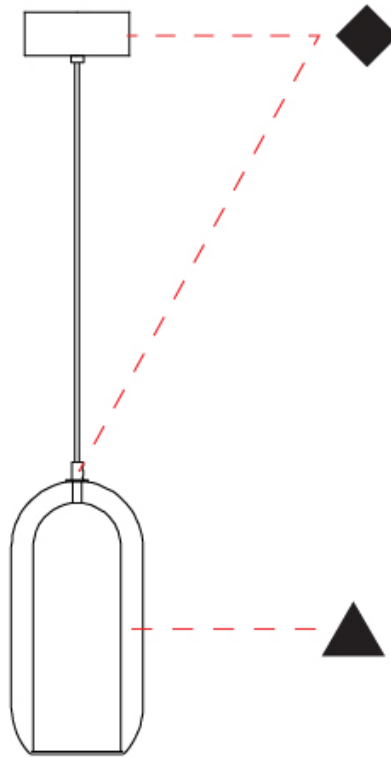

AERON MONOPOINT SUSPENSION

D141204-

PROJECT	_____
TYPE	_____
SPECIFIER	_____
QUANTITY	_____
DATE	_____

D