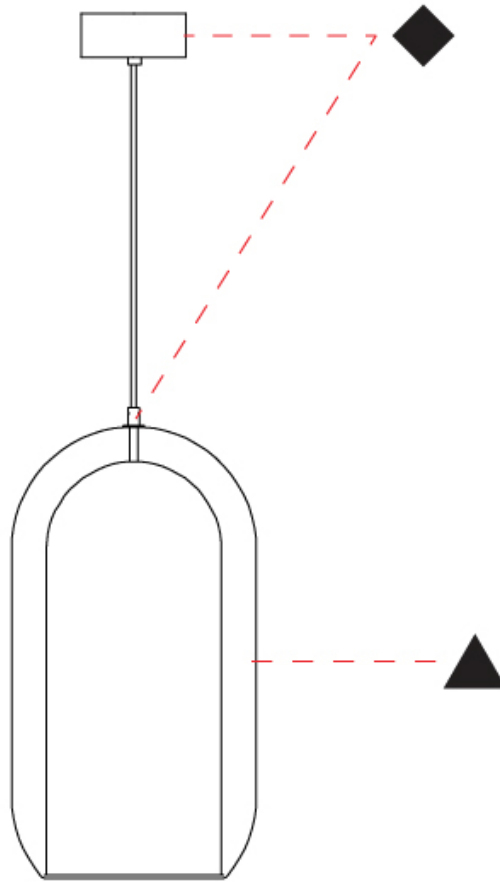

AERON MONOPOINT SUSPENSION

D141206-

PROJECT

TYPE

SPECIFIER

QUANTITY

DATE

D