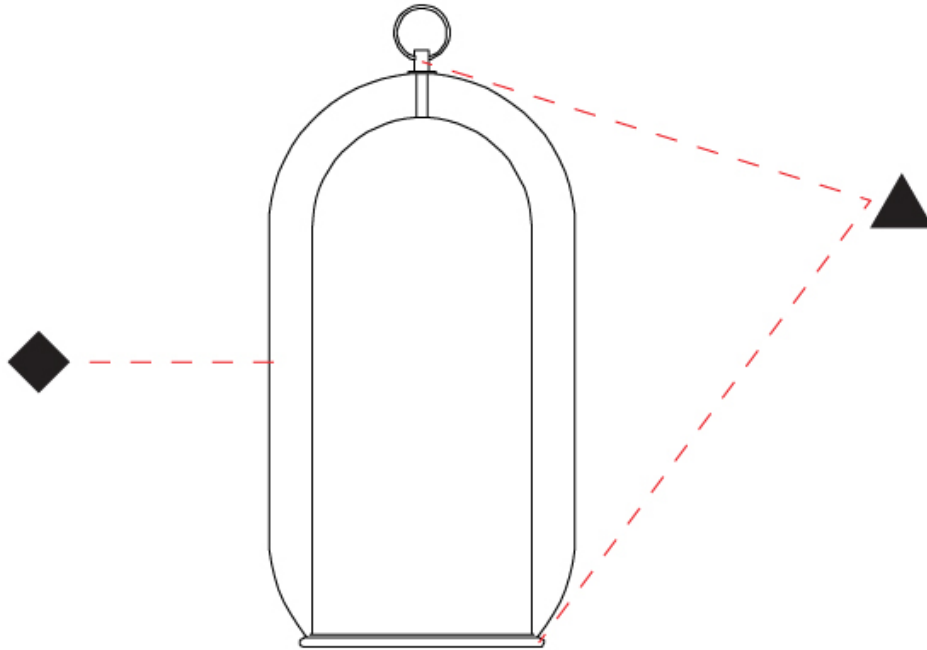

AERON PORTABLE

D144035-

PROJECT	_____
TYPE	_____
SPECIFIER	_____
QUANTITY	_____
DATE	_____

D