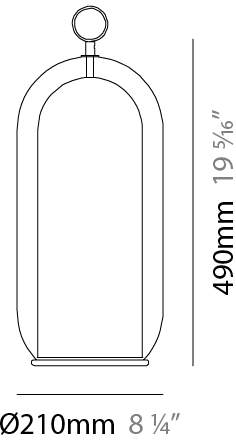

PROJECT
TYPE
SPECIFIER
QUANTITY
DATE

AERON PORTABLE

D144034-

base number	Finish Options	-	Finish Options

1. To build a product code in our configurator select the specify button on the base model # product page
2. To build a manual product code on this datasheet choose from the options listed below in blue font and add the suffix to the base model #

GENERAL

Series: Aeron
Partner: Cangini & Tucci
Division: Design
Installation: Portable
Product Type: Table
Mounting Location: Table

PHYSICAL

Shape: Cylinder
Diameter (mm): 210
Diameter (in): 8 1/4
Height (mm): 490
Height (in): 19 5/16
Weight (kg): 4.000
Weight (lbs): 8.82
Fixture Finish: AMB / GRN / PNK / RUB / SKB / SMK / TOB / TRA / SWH
Holder Finish: CHR / SGD / SBK
Fixture Material: Glass / Metal
Primary Material: Glass - Borosilicate
Cable Details: Transparent

ELECTRICAL

Number of Lamps: 1
Lamp Type: LED Retrofit
Bulb Included: Bulb Not Included
Input Voltage (V): 120

LED

OPTICAL

RATINGS AND CERTIFICATIONS

Certified By: Certified for North American Standards
IP rating: IP20