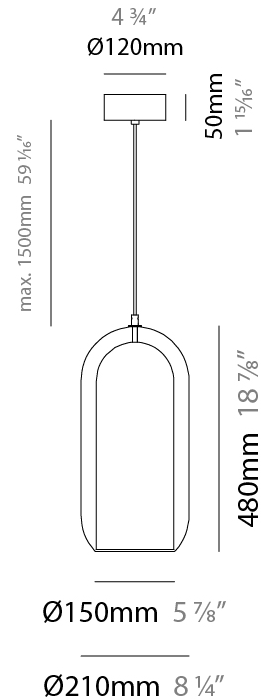

AERON MONOPOINT SUSPENSION

D141205-

base number   Finish Options   -   Finish Options

1. To build a product code in our configurator select the specify button on the base model # product page
2. To build a manual product code on this datasheet choose from the options listed below in blue font and add the suffix to the base model #

GENERAL

Series: Aeron
Subseries: Aeron Monopoint
Partner: Cangini & Tucci
Division: Design
Installation: Suspension
Product Type: Pendant
Mounting Location: Ceiling

PHYSICAL

Shape: Cylinder
Diameter (mm): 210
Diameter (in): 8 ¼
Height (mm): 480
Height (in): 18 7/8
Max. Overall Height (mm): 1980
Max. Overall Height (in): 77 15/16
Weight (kg): 2.800
Weight (lbs): 6.17
Fixture Finish: [AMB](#) / [GRN](#) / [PNK](#) / [RUB](#) / [SKB](#) / [SMK](#) / [TOB](#) / [TRA](#) / [SWH](#)
Holder Finish: [CHR](#) / [SGD](#) / [SBK](#)
Fixture Material: Glass / Metal
Primary Material: Glass - Borosilicate
Cable Details: 1500mm / 59 1/16" - Transparent

ELECTRICAL

Number of Lamps: 1
Lamp Type: LED Retrofit
Bulb Included: Bulb Not Included
Max. Wattage Per Lamp (W): 8
Lamp Base: E26
Input Voltage (V): 120
Upon Request: GU24 / 277Vac

LED

OPTICAL

RATINGS AND CERTIFICATIONS

Certified By: Certified for North American Standards
IP rating: IP20

PROJECT
TYPE
SPECIFIER
QUANTITY
DATE