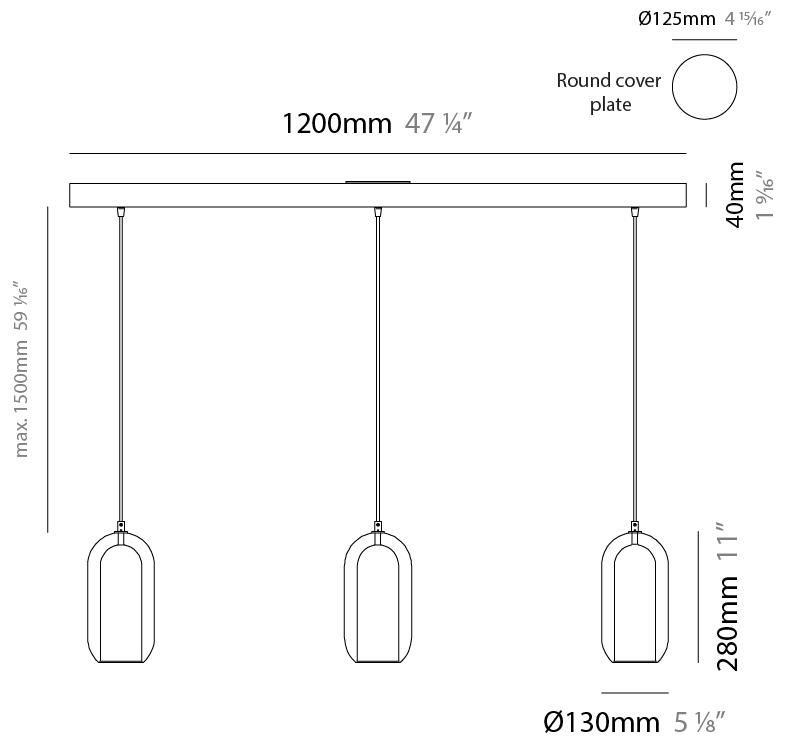

PROJECT	_____
TYPE	_____
SPECIFIER	_____
QUANTITY	_____
DATE	_____

AERON 3 LIGHT LINEAR SUSPENSION

D141211- _____ - _____
base number   Finish   Finish
                         Options   Options

1. To build a product code in our configurator select the specify button on the base model # product page
2. To build a manual product code on this datasheet choose from the options listed below in blue font and add the suffix to the base model #

GENERAL

Series: Aeron
Subseries: Aeron 3 Light Linear
Partner: Cangini & Tucci
Division: Design
Installation: Suspension
Product Type: Pendant
Mounting Location: Ceiling

PHYSICAL

Shape: Cylinder
Diameter (mm): 130
Diameter (in): 5 1/8
Length (mm): 1200
Length (in): 47 1/4
Height (mm): 130
Height (in): 5 1/8
Max. Overall Height (mm): 1630
Max. Overall Height (in): 63 3/16
Weight (kg): 2.800
Weight (lbs): 6.18
Fixture Finish: [AMB](#) / [GRN](#) / [PNK](#) / [RUB](#) / [SKB](#) / [SMK](#) / [TOB](#) / [TRA](#) / [SWH](#)
Holder Finish: [CHR](#) / [SGD](#) / [SBK](#)
Fixture Material: Glass / Metal
Primary Material: Glass - Borosilicate
Cable Details: 1500mm / 59 1/16" - Transparent

ELECTRICAL

Number of Lamps: 3
Lamp Type: LED Retrofit
Bulb Included: Bulb Not Included
Max. Wattage Per Lamp (W): 4
Lamp Base: E12
Input Voltage (V): 120

LED

OPTICAL

RATINGS AND CERTIFICATIONS

Certified By: Certified for North American Standards
IP rating: IP20