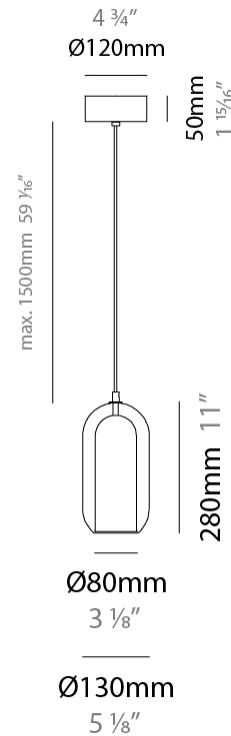

PROJECT	
TYPE	
SPECIFIER	
QUANTITY	
DATE	

AERON MONOPOINT SUSPENSION

D141203-

base number   Finish   Finish
Options   Options

1. To build a product code in our configurator select the specify button on the base model # product page
2. To build a manual product code on this datasheet choose from the options listed below in blue font and add the suffix to the base model #

GENERAL

Series: Aeron
Subseries: Aeron Monopoint
Partner: Cangini & Tucci
Division: Design
Installation: Suspension
Product Type: Pendant
Mounting Location: Ceiling

PHYSICAL

Shape: Cylinder
Diameter (mm): 130
Diameter (in): 5 1/8
Height (mm): 280
Height (in): 11
Max. Overall Height (mm): 1780
Max. Overall Height (in): 70 7/16
Weight (kg): 0.860
Weight (lbs): 1.90
Fixture Finish: [AMB](#) / [GRN](#) / [PNK](#) / [RUB](#) / [SKB](#) / [SMK](#) / [TOB](#) / [TRA](#) / [SWH](#)
Holder Finish: [CHR](#) / [SGD](#) / [SBK](#)
Fixture Material: Glass / Metal
Primary Material: Glass - Borosilicate
Cable Details: Transparent

ELECTRICAL

Number of Lamps: 1
Lamp Type: LED Retrofit
Bulb Included: Bulb Not Included
Max. Wattage Per Lamp (W): 4
Lamp Base: E12
Input Voltage (V): 120

LED

OPTICAL

RATINGS AND CERTIFICATIONS

Certified By: Certified for North American Standards
IP rating: IP20