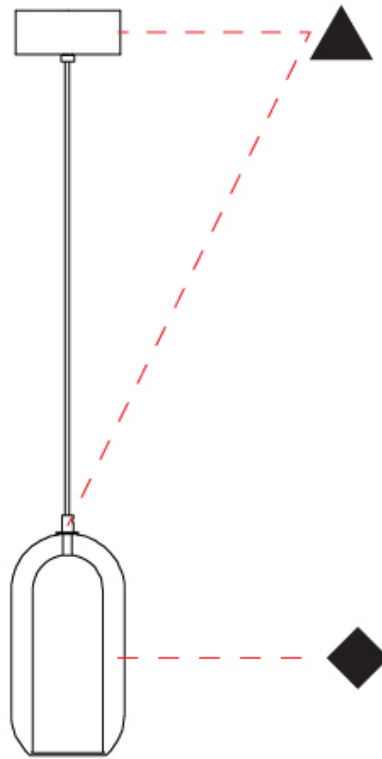

AERON MONOPOINT SUSPENSION

D141203-

PROJECT
TYPE
SPECIFIER
QUANTITY
DATE

D