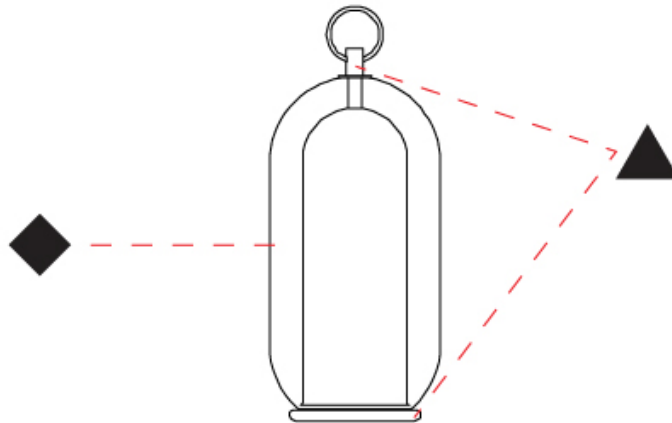

AERON PORTABLE

D144033-

PROJECT

TYPE

SPECIFIER

QUANTITY

DATE

D