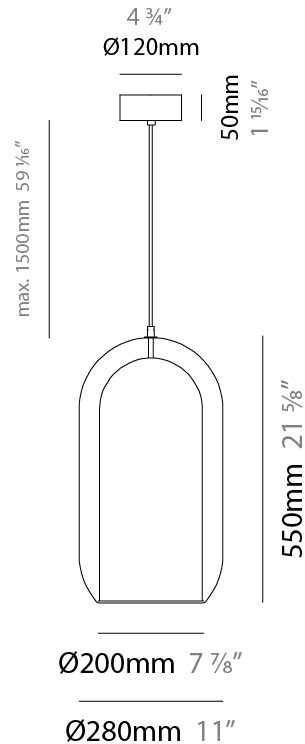

AERON MONOPOINT SUSPENSION

D141206- _____

base number   Finish Options   Finish Options

1. To build a product code in our configurator select the specify button on the base model # product page
2. To build a manual product code on this datasheet choose from the options listed below in blue font and add the suffix to the base model #

GENERAL

Series: Aeron
Subseries: Aeron Monopoint
Partner: Cangini & Tucci
Division: Design
Installation: Suspension
Product Type: Pendant
Mounting Location: Ceiling

PHYSICAL

Shape: Cylinder
Diameter (mm): 280
Diameter (in): 11
Height (mm): 550
Height (in): 21 ⁵/₈
Max. Overall Height (mm): 2050
Max. Overall Height (in): 80 ¹¹/₁₆
Weight (kg): 3.570
Weight (lbs): 7.87
[Fixture Finish: AMB / GRN / PNK / RUB / SKB / SMK / TOB / TRA / SWH](#)
Holder Finish: CHR / SGD / SBK
Fixture Material: Glass / Metal
Primary Material: Glass - Borosilicate
Cable Details: 1500mm / 59 1/16" - Transparent

ELECTRICAL

Number of Lamps: 1
Lamp Type: LED Retrofit
Bulb Included: Bulb Not Included
Max. Wattage Per Lamp (W): 8
Lamp Base: E26
Input Voltage (V): 120
Upon Request: GU24 / 277Vac

LED

OPTICAL

RATINGS AND CERTIFICATIONS

Certified By: Certified for North American Standards
IP rating: IP20

PROJECT
TYPE
SPECIFIER
QUANTITY
DATE