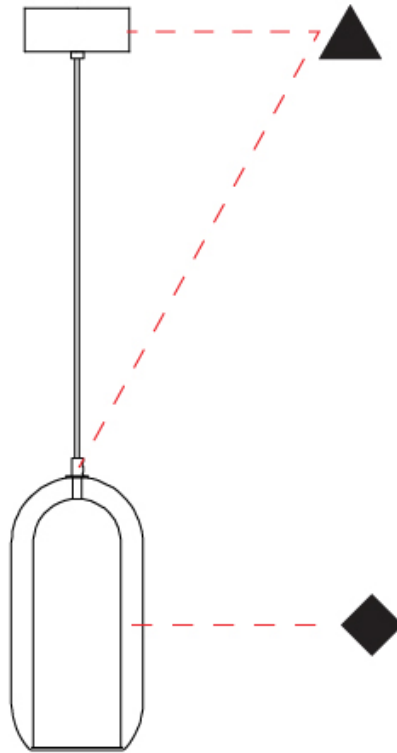

AERON MONOPOINT SUSPENSION

D141204-

PROJECT
TYPE
SPECIFIER
QUANTITY
DATE

D