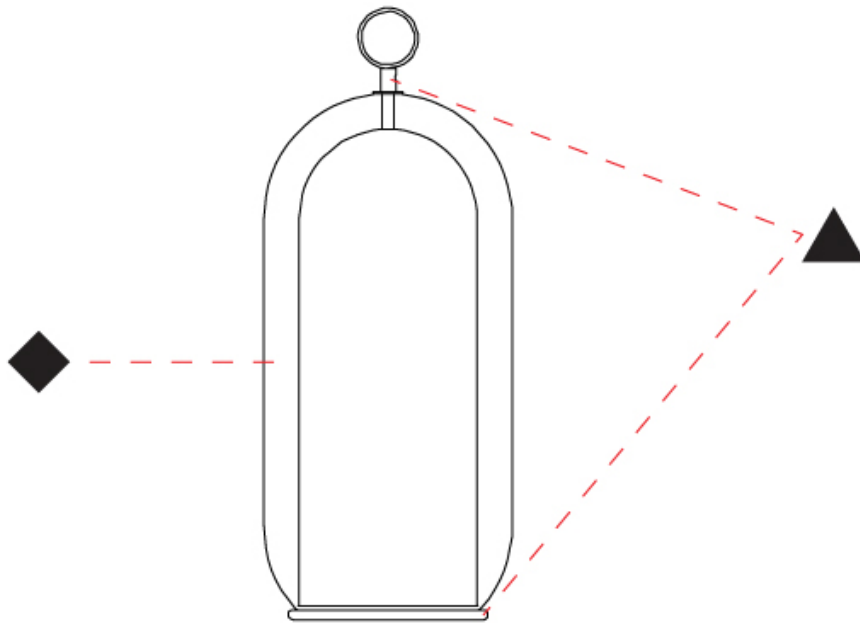

AERON PORTABLE

D144034-

PROJECT

TYPE

SPECIFIER

QUANTITY

DATE

D