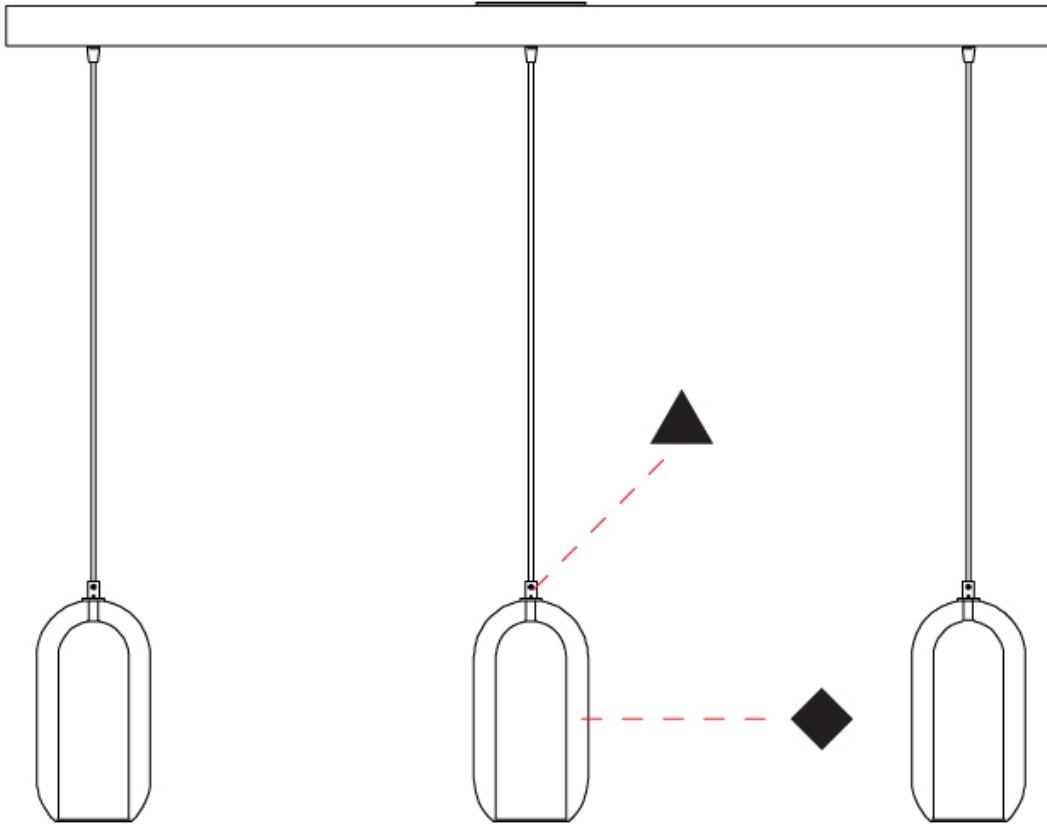

AERON 3 LIGHT LINEAR SUSPENSION

D141211-

PROJECT	_____
TYPE	_____
SPECIFIER	_____
QUANTITY	_____
DATE	_____

D