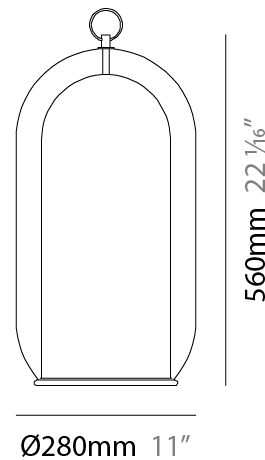

PROJECT	_____
TYPE	_____
SPECIFIER	_____
QUANTITY	_____
DATE	_____

AERON PORTABLE

D144035-

base number	Finish	Finish
	Options	Options

1. To build a product code in our configurator select the specify button on the base model # product page
2. To build a manual product code on this datasheet choose from the options listed below in blue font and add the suffix to the base model #

GENERAL

Series: Aeron
Partner: Cangiini & Tucci
Division: Design
Installation: Portable
Product Type: Table
Mounting Location: Table

PHYSICAL

Shape: Cylinder
Diameter (mm): 280
Diameter (in): 11
Height (mm): 560
Height (in): 22 1/16
Weight (kg): 5.670
Weight (lbs): 12.50
Fixture Finish: AMB / GRN / PNK / RUB / SKB / SMK / TOB / TRA / SWH
Holder Finish: CHR / SGD / SBK
Fixture Material: Glass / Metal
Primary Material: Glass - Borosilicate
Cable Details: Transparent

ELECTRICAL

Number of Lamps: 1
Lamp Type: LED Retrofit
Bulb Included: Bulb Not Included
Input Voltage (V): 120

LED

OPTICAL

RATINGS AND CERTIFICATIONS

Certified By: Certified for North American Standards
IP rating: IP20