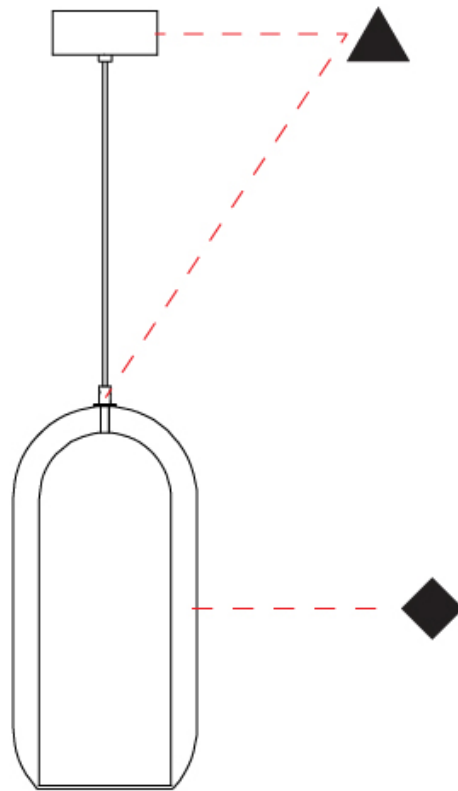

AERON MONOPOINT SUSPENSION

D141205-

PROJECT	_____
TYPE	_____
SPECIFIER	_____
QUANTITY	_____
DATE	_____

D