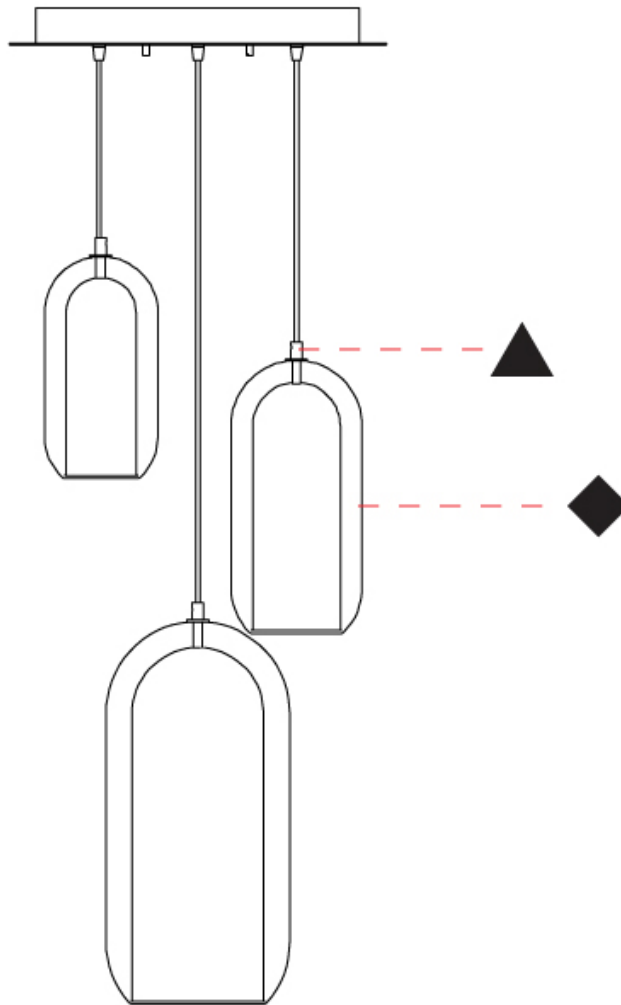

AERON 3 LIGHT CLUSTER SUSPENSION

D141212-

PROJECT
TYPE
SPECIFIER
QUANTITY
DATE

D