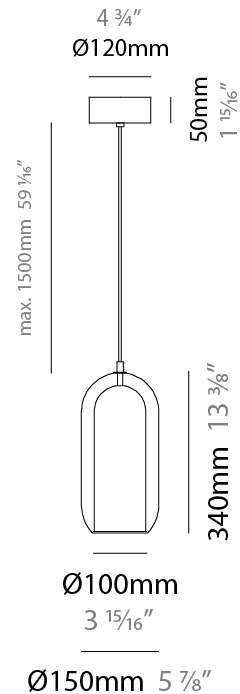

PROJECT	_____
TYPE	_____
SPECIFIER	_____
QUANTITY	_____
DATE	_____

AERON MONOPOINT SUSPENSION

D141204-

base number   Finish   Finish
Options   Options

1. To build a product code in our configurator select the specify button on the base model # product page
2. To build a manual product code on this datasheet choose from the options listed below in blue font and add the suffix to the base model #

GENERAL

Series: Aeron
Subseries: Aeron Monopoint
Partner: Cangini & Tucci
Division: Design
Installation: Suspension
Product Type: Pendant
Mounting Location: Ceiling

PHYSICAL

Shape: Cylinder
Diameter (mm): 150
Diameter (in): 5 7/8
Height (mm): 340
Height (in): 13 3/8
Max. Overall Height (mm): 1830
Max. Overall Height (in): 72 1/16
Weight (kg): 1.356
Weight (lbs): 2.99
Fixture Finish: [AMB](#) / [GRN](#) / [PNK](#) / [RUB](#) / [SKB](#) / [SMK](#) / [TOB](#) / [TRA](#) / [SWH](#)
Holder Finish: [CHR](#) / [SGD](#) / [SBK](#)
Fixture Material: Glass / Metal
Primary Material: Glass - Borosilicate
Cable Details: Transparent

ELECTRICAL

Number of Lamps: 1
Lamp Type: LED Retrofit
Bulb Included: Bulb Not Included
Max. Wattage Per Lamp (W): 8
Lamp Base: E26
Input Voltage (V): 120
Upon Request: GU24 / 277Vac

LED

OPTICAL

RATINGS AND CERTIFICATIONS

Certified By: Certified for North American Standards
IP rating: IP20