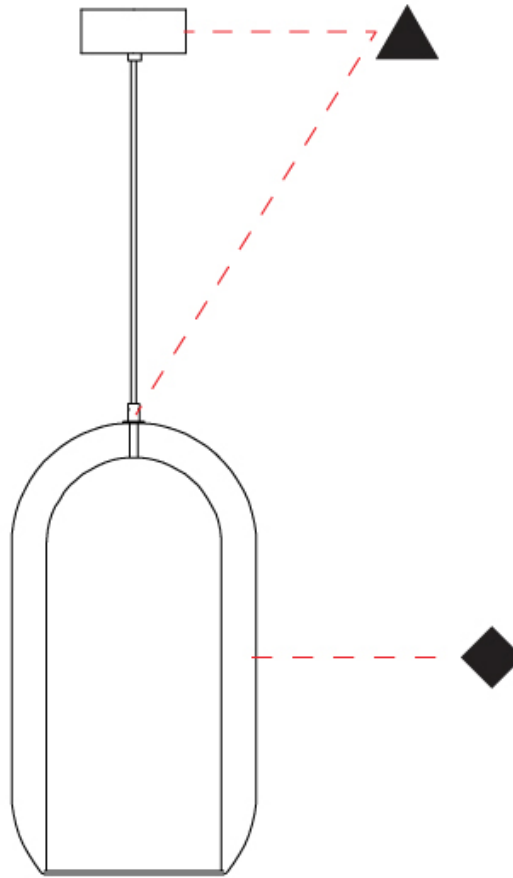

AERON MONOPOINT SUSPENSION

D141206-

PROJECT
TYPE
SPECIFIER
QUANTITY
DATE

D