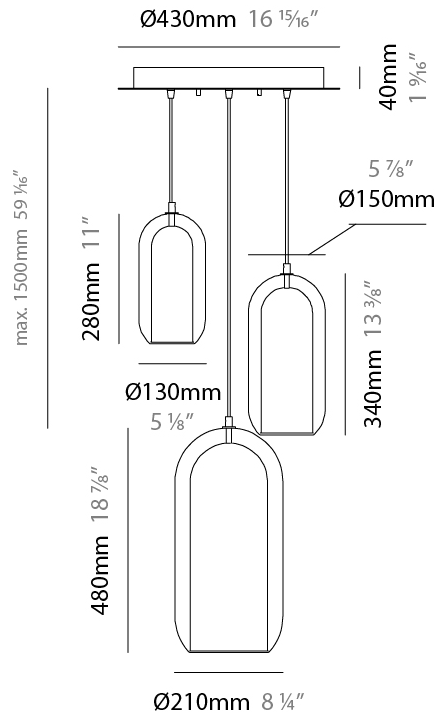

PROJECT	
TYPE	
SPECIFIER	
QUANTITY	
DATE	

AERON 3 LIGHT CLUSTER SUSPENSION

D141212-

base number   Finish   Finish
Options   Options

1. To build a product code in our configurator select the specify button on the base model # product page
2. To build a manual product code on this datasheet choose from the options listed below in blue font and add the suffix to the base model #

GENERAL

Series: Aeron
Subseries: Aeron 3 Light Cluster
Partner: Cangini & Tucci
Division: Design
Installation: Suspension
Product Type: Pendant
Mounting Location: Ceiling

PHYSICAL

Shape: Cylinder
Diameter (mm): 540
Diameter (in): 21 1/4
Height (mm): 210
Height (in): 8 3/4
Max. Overall Height (mm): 1710
Max. Overall Height (in): 67 5/16
Weight (kg): 6.830
Weight (lbs): 15.06
Fixture Finish: [AMB](#) / [GRN](#) / [PNK](#) / [RUB](#) / [SKB](#) / [SMK](#) / [TOB](#) / [TRA](#) / [SWH](#)
Holder Finish: [CHR](#) / [SGD](#) / [SBK](#)
Fixture Material: Glass / Metal
Primary Material: Glass - Borosilicate
Cable Details: 1500mm / 59 1/16" - Transparent

ELECTRICAL

Number of Lamps: 2 + 1
Lamp Type: LED Retrofit
Bulb Included: Bulb Not Included
Max. Wattage Per Lamp (W): 8 + 4
Lamp Base: E26 + E12
Input Voltage (V): 120

LED

OPTICAL

RATINGS AND CERTIFICATIONS

Certified By: Certified for North American Standards
IP rating: IP20