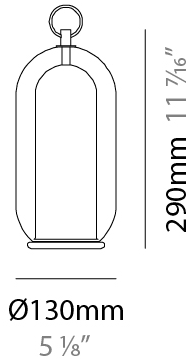

PROJECT
TYPE
SPECIFIER
QUANTITY
DATE

AERON PORTABLE

D144033- _____

base number   Finish Options   -   Finish Options

1. To build a product code in our configurator select the specify button on the base model # product page
2. To build a manual product code on this datasheet choose from the options listed below in blue font and add the suffix to the base model #

GENERAL

Series: Aeron
Partner: Cangiini & Tucci
Division: Design
Installation: Portable
Product Type: Table
Mounting Location: Table

PHYSICAL

Shape: Cylinder
Diameter (mm): 130
Diameter (in): 5 1/8
Height (mm): 290
Height (in): 11 7/16
Weight (kg): 1.210
Weight (lbs): 2.68
Fixture Finish: [AMB](#) / [GRN](#) / [PNK](#) / [RUB](#) / [SKB](#) / [SMK](#) / [TOB](#) / [TRA](#) / [SWH](#)
Holder Finish: [CHR](#) / [SGD](#) / [SBK](#)
Fixture Material: Glass / Metal
Primary Material: Glass - Borosilicate
Cable Details: Transparent

ELECTRICAL

Number of Lamps: 1
Lamp Type: LED Retrofit
Bulb Included: Bulb Not Included
Input Voltage (V): 120

LED

OPTICAL

RATINGS AND CERTIFICATIONS

Certified By: Certified for North American Standards
IP rating: IP20