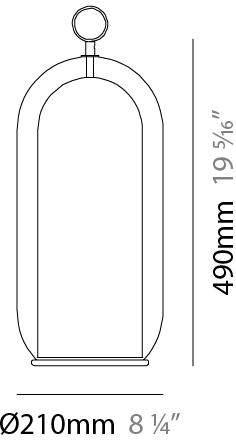

PROJECT	_____
TYPE	_____
SPECIFIER	_____
QUANTITY	_____
DATE	_____

AERON PORTABLE

D144034- _____ - _____

base number   Finish Options   Finish Options

1. To build a product code in our configurator select the specify button on the base model # product page
2. To build a manual product code on this datasheet choose from the options listed below in blue font and add the suffix to the base model #

GENERAL

Series: Aeron
Partner: Cangini & Tucci
Division: Design
Installation: Portable
Product Type: Table
Mounting Location: Table

PHYSICAL

Shape: Cylinder
Diameter (mm): 210
Diameter (in): 8 1/4
Height (mm): 490
Height (in): 19 5/16
Weight (kg): 4.000
Weight (lbs): 8.82
Fixture Finish: [AMB](#) / [GRN](#) / [PNK](#) / [RUB](#) / [SKB](#) / [SMK](#) / [TOB](#) / [TRA](#) / [SWH](#)
Holder Finish: [CHR](#) / [SGD](#) / [SBK](#)
Fixture Material: Glass / Metal
Primary Material: Glass - Borosilicate
Cable Details: Transparent

ELECTRICAL

Number of Lamps: 1
Lamp Type: LED Retrofit
Bulb Included: Bulb Not Included
Input Voltage (V): 120

LED

OPTICAL

RATINGS AND CERTIFICATIONS

Certified By: Certified for North American Standards
IP rating: IP20