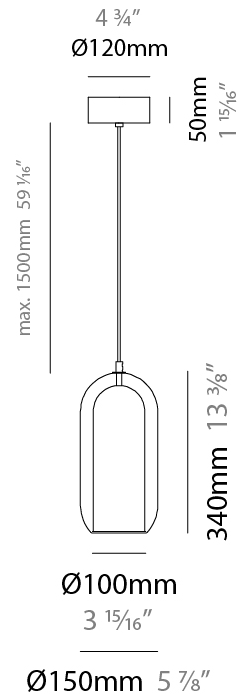

PROJECT	_____
TYPE	_____
SPECIFIER	_____
QUANTITY	_____
DATE	_____

AERON MONOPOINT SUSPENSION

D141204-

base number   Finish   Finish
Options   Options

1. To build a product code in our configurator select the specify button on the base model # product page
2. To build a manual product code on this datasheet choose from the options listed below in blue font and add the suffix to the base model #

GENERAL

Series: Aeron
Subseries: Aeron Monopoint
Partner: Cangini & Tucci
Division: Design
Installation: Suspension
Product Type: Pendant
Mounting Location: Ceiling

PHYSICAL

Shape: Cylinder
Diameter (mm): 150
Diameter (in): 5 7/8
Height (mm): 340
Height (in): 13 3/8
Max. Overall Height (mm): 1830
Max. Overall Height (in): 72 1/16
Weight (kg): 1.356
Weight (lbs): 2.99
Fixture Finish: [AMB](#) / [GRN](#) / [PNK](#) / [RUB](#) / [SKB](#) / [SMK](#) / [TOB](#) / [TRA](#) / [SWH](#)
Holder Finish: [CHR](#) / [SGD](#) / [SBK](#)
Fixture Material: Glass / Metal
Primary Material: Glass - Borosilicate
Cable Details: Transparent

ELECTRICAL

Number of Lamps: 1
Lamp Type: LED Retrofit
Bulb Included: Bulb Not Included
Max. Wattage Per Lamp (W): 8
Lamp Base: E26
Input Voltage (V): 120
Upon Request: GU24 / 277Vac

LED

OPTICAL

RATINGS AND CERTIFICATIONS

Certified By: Certified for North American Standards
IP rating: IP20