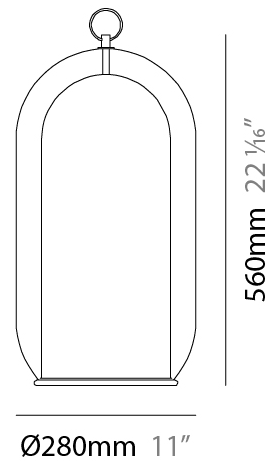

PROJECT
TYPE
SPECIFIER
QUANTITY
DATE

AERON PORTABLE

D144035-

base number	Finish Options	Finish Options

1. To build a product code in our configurator select the specify button on the base model # product page
2. To build a manual product code on this datasheet choose from the options listed below in blue font and add the suffix to the base model #

GENERAL

Series: Aeron
Partner: Cangiini & Tucci
Division: Design
Installation: Portable
Product Type: Table
Mounting Location: Table

PHYSICAL

Shape: Cylinder
Diameter (mm): 280
Diameter (in): 11
Height (mm): 560
Height (in): 22 1/16
Weight (kg): 5.670
Weight (lbs): 12.50
Fixture Finish: AMB / GRN / PNK / RUB / SKB / SMK / TOB / TRA / SWH
Holder Finish: CHR / SGD / SBK
Fixture Material: Glass / Metal
Primary Material: Glass - Borosilicate
Cable Details: Transparent

ELECTRICAL

Number of Lamps: 1
Lamp Type: LED Retrofit
Bulb Included: Bulb Not Included
Input Voltage (V): 120

LED

OPTICAL

RATINGS AND CERTIFICATIONS

Certified By: Certified for North American Standards
IP rating: IP20