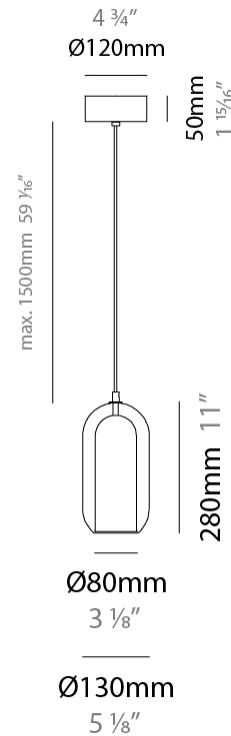

PROJECT	_____
TYPE	_____
SPECIFIER	_____
QUANTITY	_____
DATE	_____

AERON MONOPOINT SUSPENSION

D141203-

base number   Finish   Finish
Options   Options

1. To build a product code in our configurator select the specify button on the base model # product page
2. To build a manual product code on this datasheet choose from the options listed below in blue font and add the suffix to the base model #

GENERAL

Series: Aeron
Subseries: Aeron Monopoint
Partner: Cangini & Tucci
Division: Design
Installation: Suspension
Product Type: Pendant
Mounting Location: Ceiling

PHYSICAL

Shape: Cylinder
Diameter (mm): 130
Diameter (in): 5 1/8
Height (mm): 280
Height (in): 11
Max. Overall Height (mm): 1780
Max. Overall Height (in): 70 7/16
Weight (kg): 0.860
Weight (lbs): 1.90
Fixture Finish: [AMB](#) / [GRN](#) / [PNK](#) / [RUB](#) / [SKB](#) / [SMK](#) / [TOB](#) / [TRA](#) / [SWH](#)
Holder Finish: [CHR](#) / [SGD](#) / [SBK](#)
Fixture Material: Glass / Metal
Primary Material: Glass - Borosilicate
Cable Details: Transparent

ELECTRICAL

Number of Lamps: 1
Lamp Type: LED Retrofit
Bulb Included: Bulb Not Included
Max. Wattage Per Lamp (W): 4
Lamp Base: E12
Input Voltage (V): 120

LED

OPTICAL

RATINGS AND CERTIFICATIONS

Certified By: Certified for North American Standards
IP rating: IP20