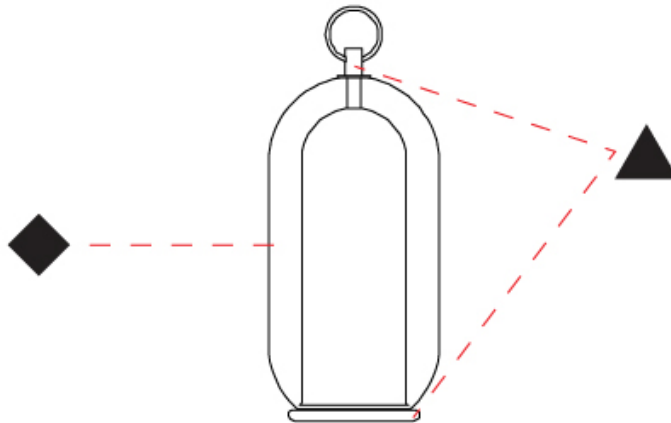

AERON PORTABLE

D144033-

PROJECT

TYPE

SPECIFIER

QUANTITY

DATE

D