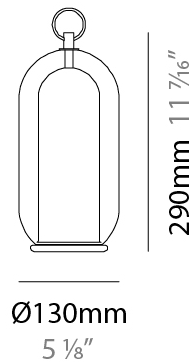

PROJECT
TYPE
SPECIFIER
QUANTITY
DATE

AERON PORTABLE

D144033-

base number   Finish Options   -   Finish Options

1. To build a product code in our configurator select the specify button on the base model # product page
2. To build a manual product code on this datasheet choose from the options listed below in blue font and add the suffix to the base model #

GENERAL

Series: Aeron
Partner: Cangiini & Tucci
Division: Design
Installation: Portable
Product Type: Table
Mounting Location: Table

PHYSICAL

Shape: Cylinder
Diameter (mm): 130
Diameter (in): 5 1/8
Height (mm): 290
Height (in): 11 7/16
Weight (kg): 1.210
Weight (lbs): 2.68
Fixture Finish: [AMB](#) / [GRN](#) / [PNK](#) / [RUB](#) / [SKB](#) / [SMK](#) / [TOB](#) / [TRA](#) / [SWH](#)
Holder Finish: [CHR](#) / [SGD](#) / [SBK](#)
Fixture Material: Glass / Metal
Primary Material: Glass - Borosilicate
Cable Details: Transparent

ELECTRICAL

Number of Lamps: 1
Lamp Type: LED Retrofit
Bulb Included: Bulb Not Included
Input Voltage (V): 120

LED

OPTICAL

RATINGS AND CERTIFICATIONS

Certified By: Certified for North American Standards
IP rating: IP20