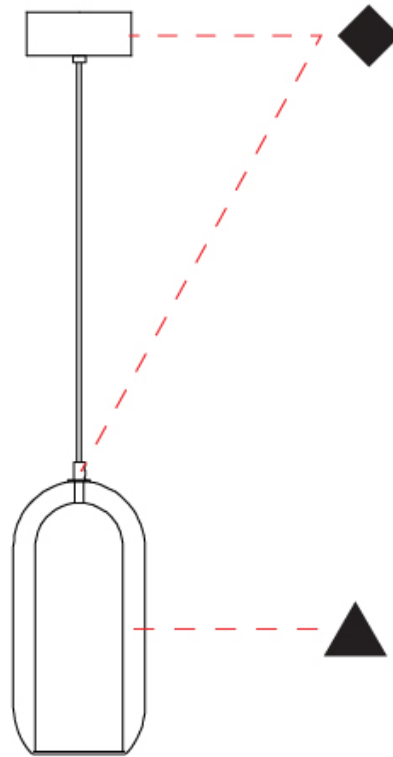

AERON MONOPOINT SUSPENSION

D141204-

PROJECT
TYPE
SPECIFIER
QUANTITY
DATE

D