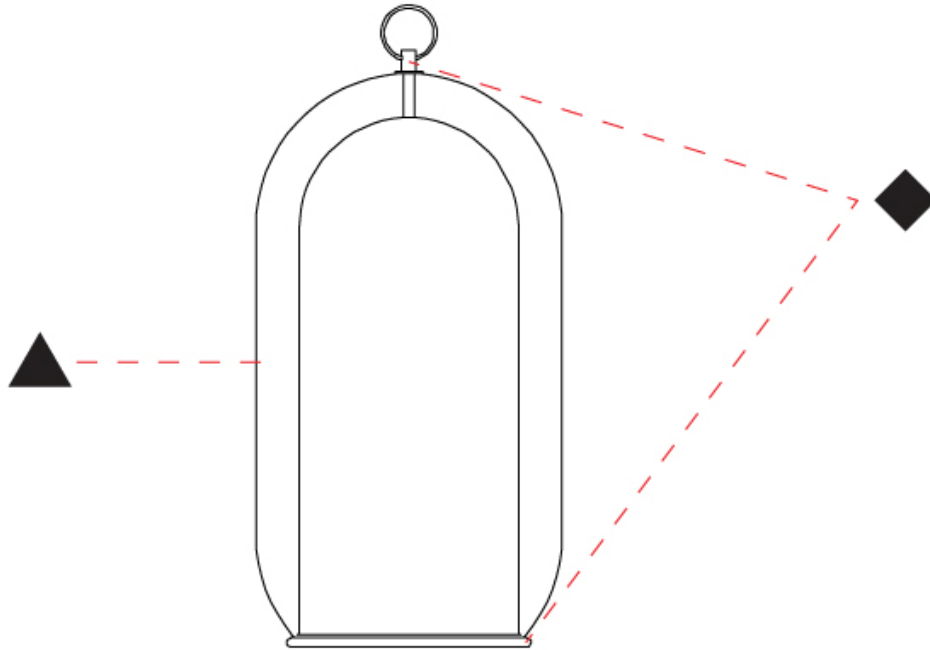

AERON PORTABLE

D144035-

PROJECT

TYPE

SPECIFIER

QUANTITY

DATE

D