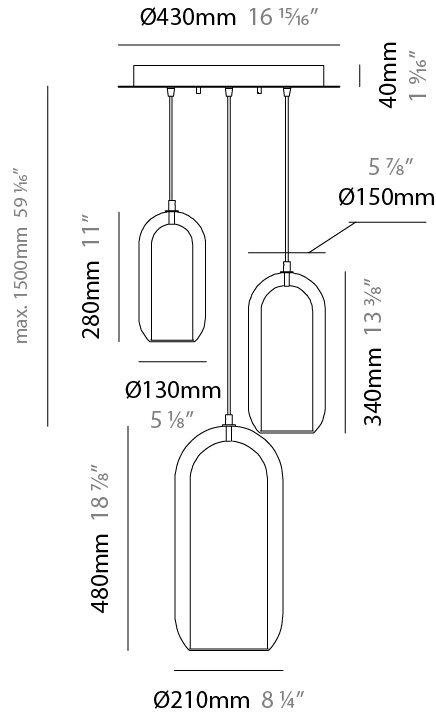

PROJECT	
TYPE	
SPECIFIER	
QUANTITY	
DATE	

AERON 3 LIGHT CLUSTER SUSPENSION

D141212-

base number   Finish Options   -   Finish Options

1. To build a product code in our configurator select the specify button on the base model # product page
2. To build a manual product code on this datasheet choose from the options listed below in blue font and add the suffix to the base model #

GENERAL

Series: Aeron
Subseries: Aeron 3 Light Cluster
Brand: Cangini & Tucci
Division: Design
Mounting Type: Suspension
Mounting Location: Ceiling
Subcategory: Ambient

PHYSICAL

Shape: Cylinder
Diameter (mm): 540
Diameter (in): 21 1/4
Height (mm): 210
Height (in): 8 3/4
Max. Overall Height (mm): 1710
Max. Overall Height (in): 67 5/16
Light Distribution: Omnidirectional
Weight (kg): 6.830
Weight (lbs): 15.06
Fixture Finish: [AMB / GRN / PNK / RUB / SKB / SMK / TOB / TRA / SWH](#)
Holder Finish: CHR / SGD / SBK
Fixture Material: Glass / Metal
Cable Details: 1,500mm / 59 1/16" - Black Rubber Cable

ELECTRICAL

Number of Lamps: 2 + 1
Lamp Type: LED Retrofit
Bulb Included: Bulb Not Included
Max. Wattage Per Lamp (W): 8 + 4
Lamp Base: E26 + E12
Input Voltage (V): 120

LED

OPTICAL

RATINGS AND CERTIFICATIONS

Certified By: Certified for North American Standards
IP rating: IP20