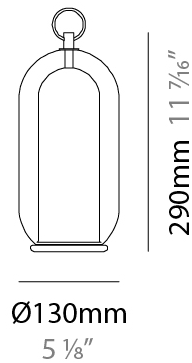

PROJECT
TYPE
SPECIFIER
QUANTITY
DATE

AERON PORTABLE

D144033- _____ - _____

base number   Finish   Finish
Options   Options

1. To build a product code in our configurator select the specify button on the base model # product page
2. To build a manual product code on this datasheet choose from the options listed below in blue font and add the suffix to the base model #

GENERAL

Series: Aeron
Brand: Cangiini & Tucci
Division: Design
Mounting Type: Portable
Mounting Location: Table
Subcategory: Table

PHYSICAL

Shape: Cylinder
Diameter (mm): 130
Diameter (in): 5 1/8
Height (mm): 290
Height (in): 11 7/16
Light Distribution: Omnidirectional
Weight (kg): 1.210
Weight (lbs): 2.68
Fixture Finish: [AMB](#) / [GRN](#) / [PNK](#) / [RUB](#) / [SKB](#) / [SMK](#) / [TOB](#) / [TRA](#) / [SWH](#)
Holder Finish: [CHR](#) / [SGD](#) / [SBK](#)
Fixture Material: Glass / Metal
Cable Details: Black Rubber Cable

ELECTRICAL

Number of Lamps: 1
Lamp Type: LED Retrofit
Bulb Included: Bulb Not Included
Input Voltage (V): 120

LED

OPTICAL

RATINGS AND CERTIFICATIONS

Certified By: Certified for North American Standards
IP rating: IP20