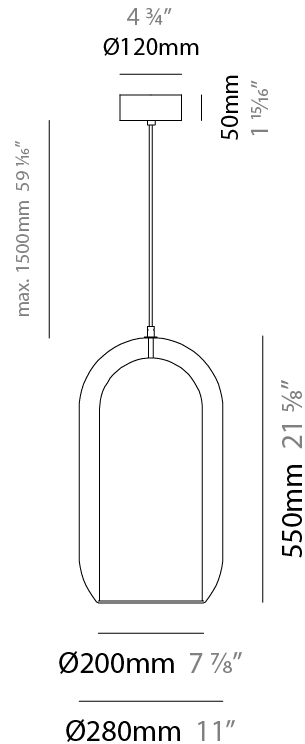

PROJECT	_____
TYPE	_____
SPECIFIER	_____
QUANTITY	_____
DATE	_____

AERON MONOPOINT SUSPENSION

D141206-

base number   Finish Options   -   Finish Options

1. To build a product code in our configurator select the specify button on the base model # product page
2. To build a manual product code on this datasheet choose from the options listed below in blue font and add the suffix to the base model #

GENERAL

Series: Aeron
Subseries: Aeron Monopoint
Brand: Cangini & Tucci
Division: Design
Mounting Type: Suspension
Mounting Location: Ceiling
Subcategory: Ambient

PHYSICAL

Shape: Cylinder
Diameter (mm): 280
Diameter (in): 11
Height (mm): 550
Height (in): 21 ⁵/₈
Max. Overall Height (mm): 2050
Max. Overall Height (in): 80 ¹¹/₁₆
Light Distribution: Omnidirectional
Weight (kg): 3.570
Weight (lbs): 7.87
Fixture Finish: [AMB](#) / [GRN](#) / [PNK](#) / [RUB](#) / [SKB](#) / [SMK](#) / [TOB](#) / [TRA](#) / [SWH](#)
Holder Finish: CHR / SGD / SBK
Fixture Material: Glass / Metal
Cable Details: 1,500mm / 59 1/16" - Black Rubber Cable

ELECTRICAL

Number of Lamps: 1
Lamp Type: LED Retrofit
Bulb Included: Bulb Not Included
Max. Wattage Per Lamp (W): 8
Lamp Base: E26
Input Voltage (V): 120
Upon Request: GU24 / 277Vac

LED

OPTICAL

RATINGS AND CERTIFICATIONS

Certified By: Certified for North American Standards
IP rating: IP20