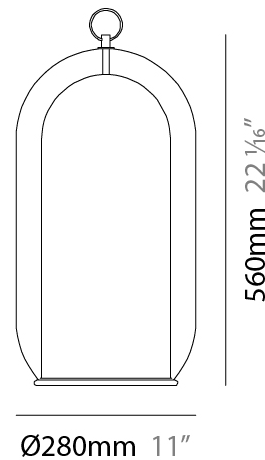

PROJECT
TYPE
SPECIFIER
QUANTITY
DATE

AERON PORTABLE

D144035-

base number	Finish Options	Finish Options

1. To build a product code in our configurator select the specify button on the base model # product page
2. To build a manual product code on this datasheet choose from the options listed below in blue font and add the suffix to the base model #

GENERAL

Series: Aeron
Brand: Cangini & Tucci
Division: Design
Mounting Type: Portable
Mounting Location: Table
Subcategory: Table

PHYSICAL

Shape: Cylinder
Diameter (mm): 280
Diameter (in): 11
Height (mm): 560
Height (in): 22 1/16
Light Distribution: Omnidirectional
Weight (kg): 5.670
Weight (lbs): 12.50
Fixture Finish: AMB / GRN / PNK / RUB / SKB / SMK / TOB / TRA / SWH
Holder Finish: CHR / SGD / SBK
Fixture Material: Glass / Metal
Cable Details: Black Rubber Cable

ELECTRICAL

Number of Lamps: 1
Lamp Type: LED Retrofit
Bulb Included: Bulb Not Included
Input Voltage (V): 120

LED

OPTICAL

RATINGS AND CERTIFICATIONS

Certified By: Certified for North American Standards
IP rating: IP20