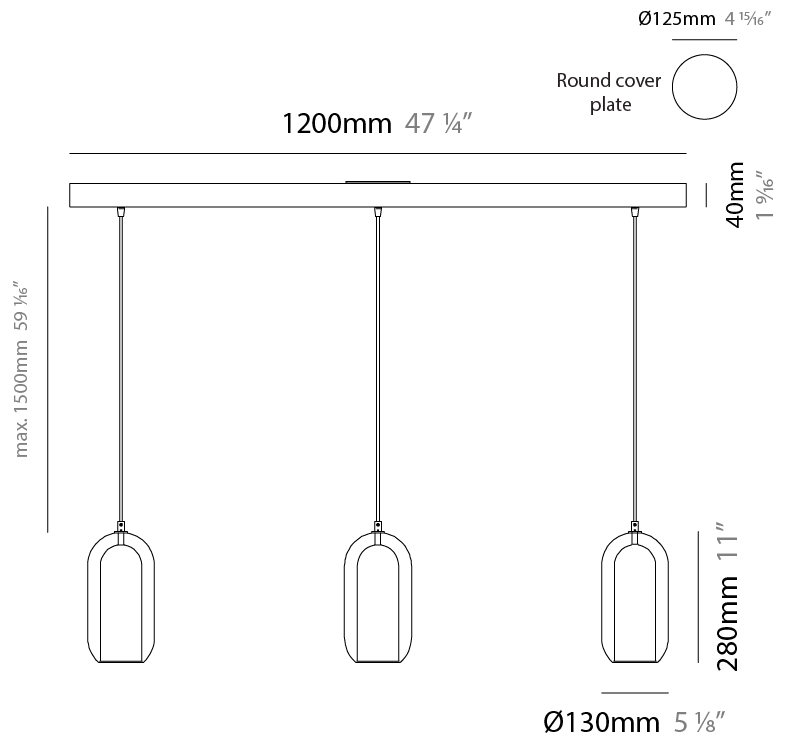

PROJECT	_____
TYPE	_____
SPECIFIER	_____
QUANTITY	_____
DATE	_____

AERON 3 LIGHT LINEAR SUSPENSION

D141211-

base number   Finish Options   Finish Options

1. To build a product code in our configurator select the specify button on the base model # product page
2. To build a manual product code on this datasheet choose from the options listed below in blue font and add the suffix to the base model #

GENERAL

Series: Aeron
Subseries: Aeron 3 Light Linear
Brand: Cangini & Tucci
Division: Design
Mounting Type: Suspension
Mounting Location: Ceiling
Subcategory: Ambient

PHYSICAL

Shape: Cylinder
Diameter (mm): 130
Diameter (in): 5 1/8
Length (mm): 1200
Length (in): 47 1/4
Height (mm): 130
Height (in): 5 1/8
Max. Overall Height (mm): 1630
Max. Overall Height (in): 63 3/16
Light Distribution: Omnidirectional
Weight (kg): 2.800
Weight (lbs): 6.18
Fixture Finish: [AMB](#) / [GRN](#) / [PNK](#) / [RUB](#) / [SKB](#) / [SMK](#) / [TOB](#) / [TRA](#) / [SWH](#)
Holder Finish: [CHR](#) / [SGD](#) / [SBK](#)
Fixture Material: Glass / Metal
Cable Details: 1,500mm / 59 1/16" - Black Rubber Cable

ELECTRICAL

Number of Lamps: 3
Lamp Type: LED Retrofit
Bulb Included: Bulb Not Included
Max. Wattage Per Lamp (W): 4
Lamp Base: E12
Input Voltage (V): 120

LED

OPTICAL

RATINGS AND CERTIFICATIONS

Certified By: Certified for North American Standards
IP rating: IP20