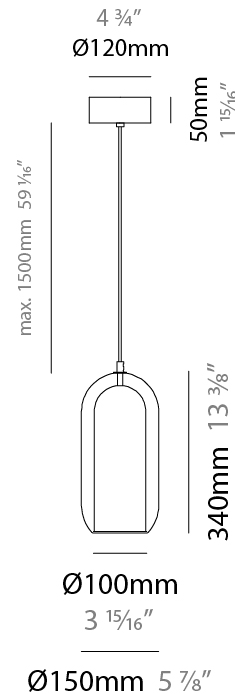

PROJECT	
TYPE	
SPECIFIER	
QUANTITY	
DATE	

AERON MONOPOINT SUSPENSION

D141204-

base number   Finish Options   -   Finish Options

1. To build a product code in our configurator select the specify button on the base model # product page
2. To build a manual product code on this datasheet choose from the options listed below in blue font and add the suffix to the base model #

GENERAL

Series: Aeron
Subseries: Aeron Monopoint
Brand: Cangini & Tucci
Division: Design
Mounting Type: Suspension
Mounting Location: Ceiling
Subcategory: Ambient

PHYSICAL

Shape: Cylinder
Diameter (mm): 150
Diameter (in): 5 7/8
Height (mm): 340
Height (in): 13 3/8
Max. Overall Height (mm): 1830
Max. Overall Height (in): 72 1/16
Light Distribution: Omnidirectional
Weight (kg): 1.356
Weight (lbs): 2.99
Fixture Finish: [AMB / GRN / PNK / RUB / SKB / SMK / TOB / TRA / SWH](#)
Holder Finish: CHR / SGD / SBK
Fixture Material: Glass / Metal
Cable Details: Black Rubber Cable

ELECTRICAL

Number of Lamps: 1
Lamp Type: LED Retrofit
Bulb Included: Bulb Not Included
Max. Wattage Per Lamp (W): 8
Lamp Base: E26
Input Voltage (V): 120
Upon Request: GU24 / 277Vac

LED

OPTICAL

RATINGS AND CERTIFICATIONS

Certified By: Certified for North American Standards
IP rating: IP20