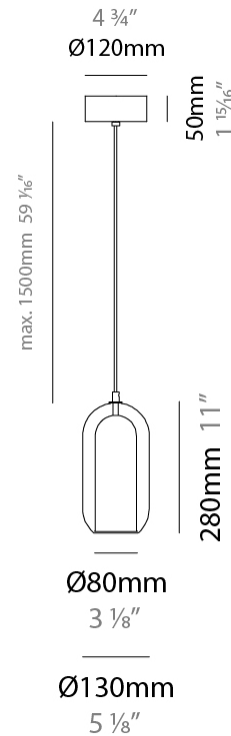

PROJECT	
TYPE	
SPECIFIER	
QUANTITY	
DATE	

AERON MONOPOINT SUSPENSION

D141203-

base number   Finish   Finish
Options   Options

1. To build a product code in our configurator select the specify button on the base model # product page
2. To build a manual product code on this datasheet choose from the options listed below in blue font and add the suffix to the base model #

GENERAL

Series: Aeron
Subseries: Aeron Monopoint
Brand: Cangini & Tucci
Division: Design
Mounting Type: Suspension
Mounting Location: Ceiling
Subcategory: Ambient

PHYSICAL

Shape: Cylinder
Diameter (mm): 130
Diameter (in): 5 1/8"
Height (mm): 280
Height (in): 11
Max. Overall Height (mm): 1780
Max. Overall Height (in): 70 1/16"
Light Distribution: Omnidirectional
Weight (kg): 0.860
Weight (lbs): 1.90
Fixture Finish: [AMB](#) / [GRN](#) / [PNK](#) / [RUB](#) / [SKB](#) / [SMK](#) / [TOB](#) / [TRA](#) / [SWH](#)
Holder Finish: [CHR](#) / [SGD](#) / [SBK](#)
Fixture Material: Glass / Metal
Cable Details: Black Rubber Cable

ELECTRICAL

Number of Lamps: 1
Lamp Type: LED Retrofit
Bulb Included: Bulb Not Included
Max. Wattage Per Lamp (W): 4
Lamp Base: E12
Input Voltage (V): 120

LED

OPTICAL

RATINGS AND CERTIFICATIONS

Certified By: Certified for North American Standards
IP rating: IP20