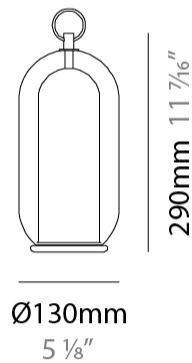

PROJECT
TYPE
SPECIFIER
QUANTITY
DATE

AERON PORTABLE

D144033- _____

base number   Finish Options   -   Finish Options

1. To build a product code in our configurator select the specify button on the base model # product page
2. To build a manual product code on this datasheet choose from the options listed below in blue font and add the suffix to the base model #

GENERAL

Series: Aeron
Brand: Cangini & Tucci
Division: Design
Mounting Type: Portable
Mounting Location: Table
Subcategory: Table

PHYSICAL

Shape: Cylinder
Diameter (mm): 130
Diameter (in): 5 1/8
Height (mm): 290
Height (in): 11 7/16
Light Distribution: Omnidirectional
Weight (kg): 1.210
Weight (lbs): 2.68
Fixture Finish: [AMB](#) / [GRN](#) / [PNK](#) / [RUB](#) / [SKB](#) / [SMK](#) / [TOB](#) / [TRA](#)
Holder Finish: [CHR](#) / [SGD](#) / [SBK](#)
Fixture Material: Glass / Metal
Cable Details: Black Rubber Cable

ELECTRICAL

Number of Lamps: 1
Lamp Type: LED Retrofit
Bulb Included: Bulb Not Included
Input Voltage (V): 120

LED

OPTICAL

RATINGS AND CERTIFICATIONS

Certified By: Certified for North American Standards
IP rating: IP20