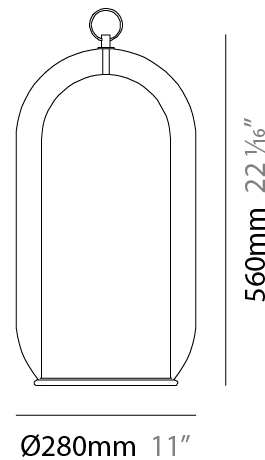

PROJECT
TYPE
SPECIFIER
QUANTITY
DATE

AERON PORTABLE

D144035- _____
base number   Finish Options   Finish Options

1. To build a product code in our configurator select the specify button on the base model # product page
2. To build a manual product code on this datasheet choose from the options listed below in blue font and add the suffix to the base model #

GENERAL

Series: Aeron
Brand: Cangini & Tucci
Division: Design
Mounting Type: Portable
Mounting Location: Table
Subcategory: Table

PHYSICAL

Shape: Cylinder
Diameter (mm): 280
Diameter (in): 11
Height (mm): 560
Height (in): 22 1/16
Light Distribution: Omnidirectional
Weight (kg): 5.670
Weight (lbs): 12.50
Fixture Finish: [AMB](#) / [GRN](#) / [PNK](#) / [RUB](#) / [SKB](#) / [SMK](#) / [TOB](#) / [TRA](#)
Holder Finish: [CHR](#) / [SGD](#) / [SBK](#)
Fixture Material: Glass / Metal
Cable Details: Black Rubber Cable

ELECTRICAL

Number of Lamps: 1
Lamp Type: LED Retrofit
Bulb Included: Bulb Not Included
Input Voltage (V): 120

LED

OPTICAL

RATINGS AND CERTIFICATIONS

Certified By: Certified for North American Standards
IP rating: IP20