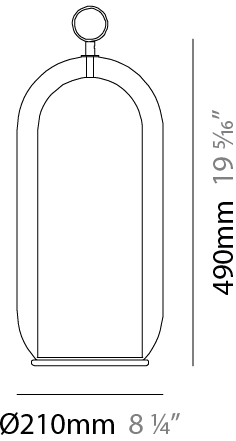

PROJECT
TYPE
SPECIFIER
QUANTITY
DATE

AERON PORTABLE

D144034- _____

base number   Finish Options   -   Finish Options

1. To build a product code in our configurator select the specify button on the base model # product page
2. To build a manual product code on this datasheet choose from the options listed below in blue font and add the suffix to the base model #

GENERAL

Series: Aeron
Brand: Cangiini & Tucci
Division: Design
Mounting Type: Portable
Mounting Location: Table
Subcategory: Table

PHYSICAL

Shape: Cylinder
Diameter (mm): 210
Diameter (in): 8 ¼
Height (mm): 490
Height (in): 19 5/16
Light Distribution: Omnidirectional
Weight (kg): 4.000
Weight (lbs): 8.82
Fixture Finish: [AMB](#) / [GRN](#) / [PNK](#) / [RUB](#) / [SKB](#) / [SMK](#) / [TOB](#) / [TRA](#)
Holder Finish: [CHR](#) / [SGD](#) / [SBK](#)
Fixture Material: Glass / Metal
Cable Details: Black Rubber Cable

ELECTRICAL

Number of Lamps: 1
Lamp Type: LED Retrofit
Bulb Included: Bulb Not Included
Input Voltage (V): 120

LED

OPTICAL

RATINGS AND CERTIFICATIONS

Certified By: Certified for North American Standards
IP rating: IP20