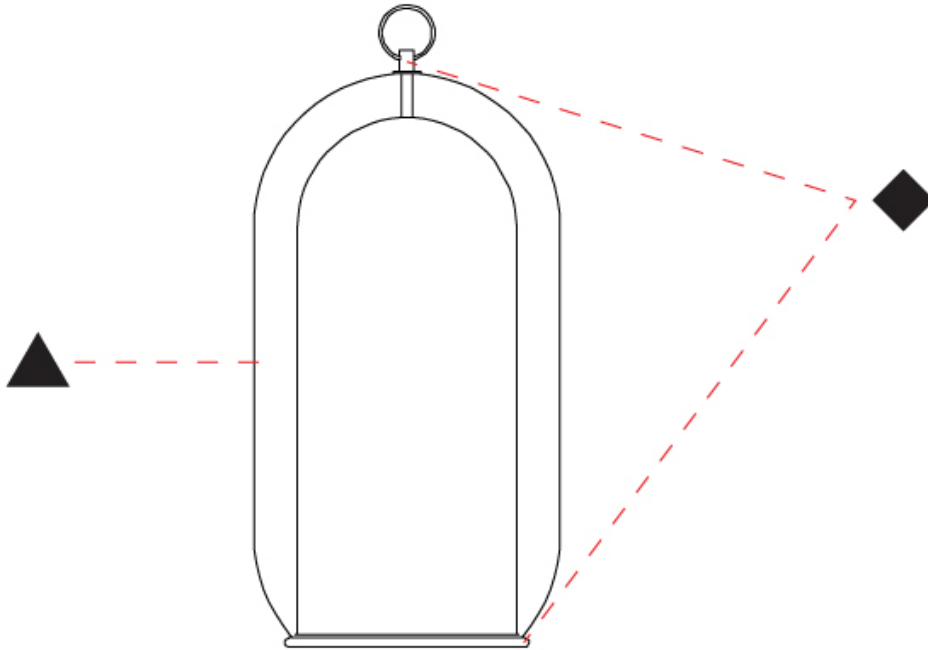

GENERAL

Series: Aeron
 Brand: Cangini & Tucci
 Division: Design
 Mounting Type: Portable
 Mounting Location: Table
 Subcategory: Table

PHYSICAL

Shape: Cylinder
 Diameter (mm): 130
 Diameter (in): 5 1/8
 Height (mm): 290
 Height (in): 11 7/16
 Light Distribution: Omnidirectional
 Weight (kg): 1.210
 Weight (lbs): 2.68
 Fixture Finish: [AMB](#) / [GRN](#) / [PNK](#) / [RUB](#) / [SKB](#) / [SMK](#) / [TOB](#) / [TRA](#)
 Holder Finish: [CHR](#) / [SGD](#) / [SBK](#)
 Fixture Material: Glass / Metal
 Cable Details: Black Rubber Cable

GENERAL

Series: Aeron
 Brand: Cangini & Tucci
 Division: Design
 Mounting Type: Portable
 Mounting Location: Table
 Subcategory: Table

PHYSICAL

Shape: Cylinder
 Diameter (mm): 280
 Diameter (in): 11
 Height (mm): 560
 Height (in): 22 1/16
 Light Distribution: Omnidirectional
 Weight (kg): 5.670
 Weight (lbs): 12.50
 Fixture Finish: [AMB](#) / [GRN](#) / [PNK](#) / [RUB](#) / [SKB](#) / [SMK](#) / [TOB](#) / [TRA](#)
 Holder Finish: [CHR](#) / [SGD](#) / [SBK](#)
 Fixture Material: Glass / Metal
 Cable Details: Black Rubber Cable

D144035-

PROJECT

TYPE

SPECIFIER

QUANTITY

DATE

D

AERON COLOR FINISH CHART