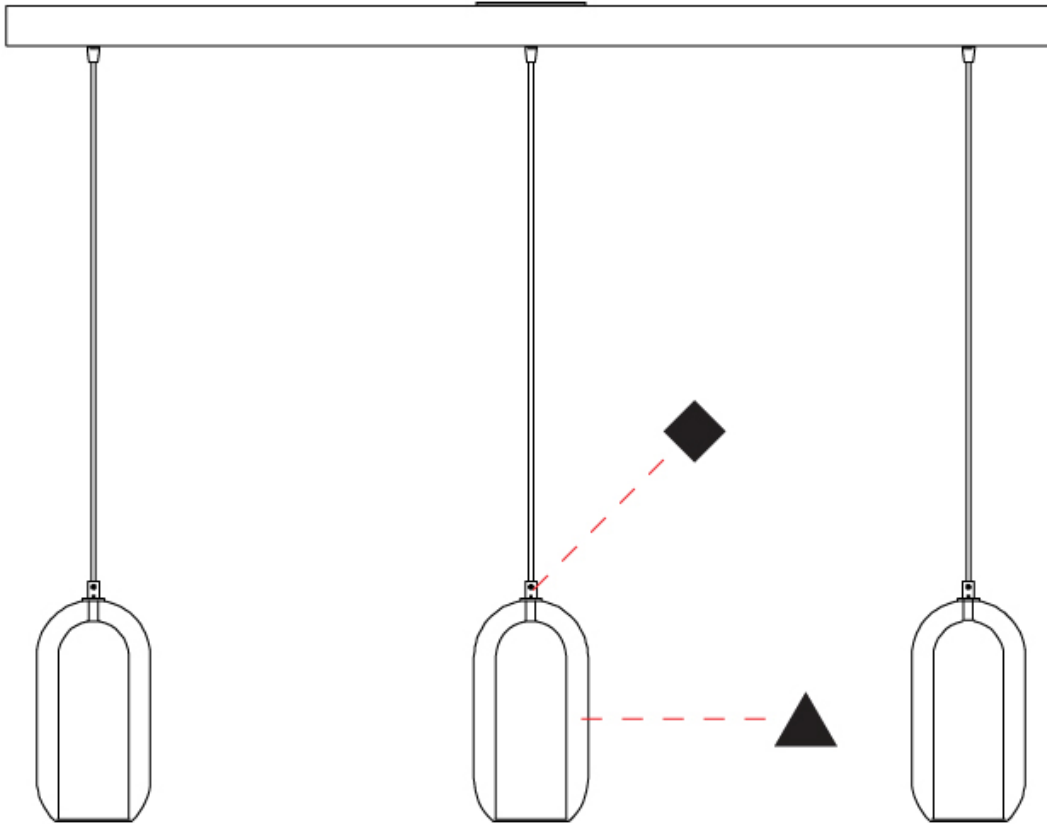

AERON 3 LIGHT LINEAR SUSPENSION

D141211-

PROJECT	_____
TYPE	_____
SPECIFIER	_____
QUANTITY	_____
DATE	_____

D