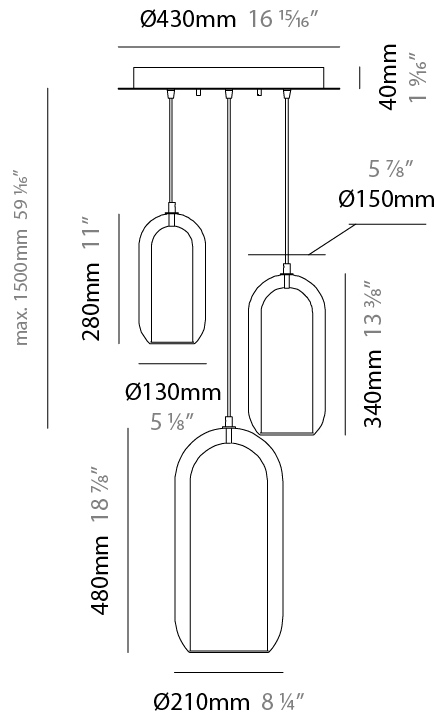

PROJECT	
TYPE	
SPECIFIER	
QUANTITY	
DATE	

AERON 3 LIGHT CLUSTER SUSPENSION

D141212-

base number   Finish Options   -   Finish Options

1. To build a product code in our configurator select the specify button on the base model # product page
2. To build a manual product code on this datasheet choose from the options listed below in blue font and add the suffix to the base model #

GENERAL

Series: Aeron
Subseries: Aeron 3 Light Cluster
Brand: Cangini & Tucci
Division: Design
Mounting Type: Suspension
Mounting Location: Ceiling
Subcategory: Ambient

PHYSICAL

Shape: Cylinder
Diameter (mm): 540
Diameter (in): 21 1/4
Height (mm): 210
Height (in): 8 3/4
Max. Overall Height (mm): 1710
Max. Overall Height (in): 67 5/16
Light Distribution: Omnidirectional
Weight (kg): 6.830
Weight (lbs): 15.06
Fixture Finish: [AMB / GRN / PNK / RUB / SKB / SMK / TOB / TRA](#)
Holder Finish: CHR / SGD / SBK
Fixture Material: Glass / Metal
Cable Details: 1,500mm / 59 1/16" - Black Rubber Cable

ELECTRICAL

Number of Lamps: 2 + 1
Lamp Type: LED Retrofit
Bulb Included: Bulb Not Included
Max. Wattage Per Lamp (W): 8 + 4
Lamp Base: E26 + E12
Input Voltage (V): 120

LED

OPTICAL

RATINGS AND CERTIFICATIONS

Certified By: Certified for North American Standards
IP rating: IP20