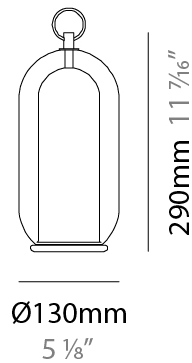

PROJECT
TYPE
SPECIFIER
QUANTITY
DATE

AERON PORTABLE

D144033- _____ - _____
base number   Finish   Finish
                         Options   Options

1. To build a product code in our configurator select the specify button on the base model # product page
2. To build a manual product code on this datasheet choose from the options listed below in blue font and add the suffix to the base model #

GENERAL

Series: Aeron
Brand: Cangiini & Tucci
Division: Design
Mounting Type: Portable
Mounting Location: Table
Subcategory: Table

PHYSICAL

Shape: Cylinder
Diameter (mm): 130
Diameter (in): 5 1/8
Height (mm): 290
Height (in): 11 7/16
Light Distribution: Omnidirectional
Weight (kg): 1.210
Weight (lbs): 2.68
Fixture Finish: [AMB](#) / [GRN](#) / [PNK](#) / [RUB](#) / [SKB](#) / [SMK](#) / [TOB](#) / [TRA](#)
Holder Finish: [CHR](#) / [SGD](#) / [SBK](#)
Fixture Material: Glass / Metal
Cable Details: Black Rubber Cable

ELECTRICAL

Number of Lamps: 1
Lamp Type: LED Retrofit
Bulb Included: Bulb Not Included
Input Voltage (V): 120

LED

OPTICAL

RATINGS AND CERTIFICATIONS

Certified By: Certified for North American Standards
IP rating: IP20