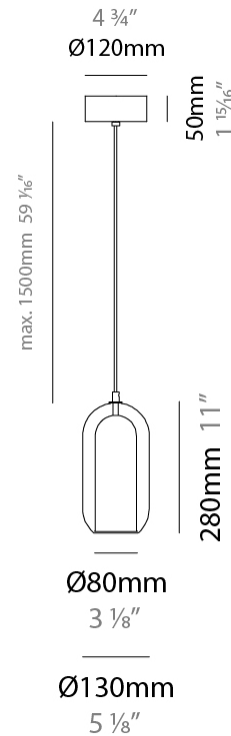

PROJECT	
TYPE	
SPECIFIER	
QUANTITY	
DATE	

AERON MONOPOINT SUSPENSION

D141203-

base number	Finish	Finish
	Options	Options

1. To build a product code in our configurator select the specify button on the base model # product page
2. To build a manual product code on this datasheet choose from the options listed below in blue font and add the suffix to the base model #

GENERAL

Series: Aeron
Subseries: Aeron Monopoint
Brand: Cangini & Tucci
Division: Design
Mounting Type: Suspension
Mounting Location: Ceiling
Subcategory: Ambient

PHYSICAL

Shape: Cylinder
Diameter (mm): 130
Diameter (in): 5 1/8
Height (mm): 280
Height (in): 11
Max. Overall Height (mm): 1780
Max. Overall Height (in): 70 1/16
Light Distribution: Omnidirectional
Weight (kg): 0.860
Weight (lbs): 1.90
Fixture Finish: AMB / GRN / PNK / RUB / SKB / SMK / TOB / TRA
Holder Finish: CHR / SGD / SBK
Fixture Material: Glass / Metal
Cable Details: Black Rubber Cable

ELECTRICAL

Number of Lamps: 1
Lamp Type: LED Retrofit
Bulb Included: Bulb Not Included
Max. Wattage Per Lamp (W): 4
Lamp Base: E12
Input Voltage (V): 120

LED

OPTICAL

RATINGS AND CERTIFICATIONS

Certified By: Certified for North American Standards
IP rating: IP20