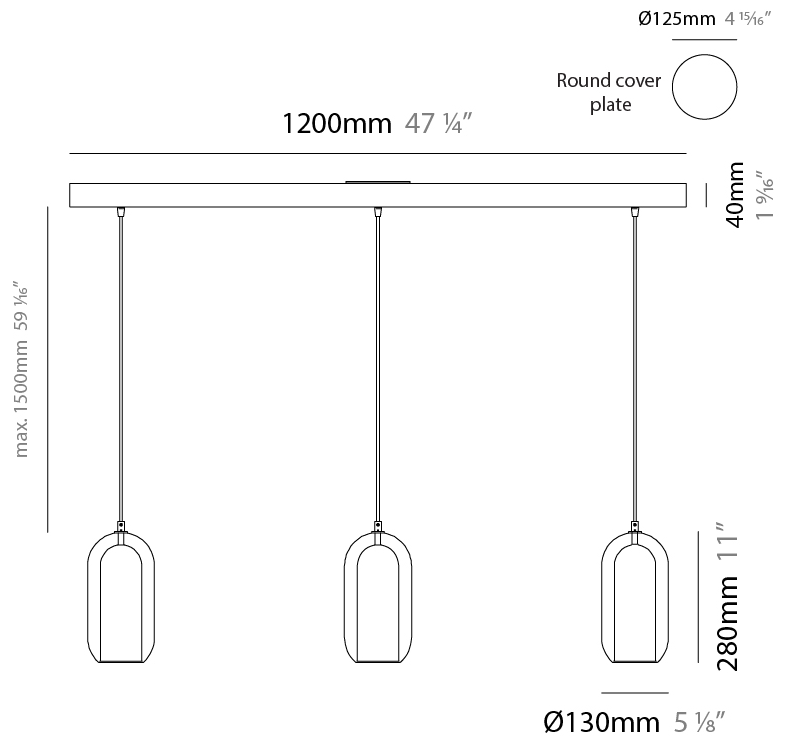

PROJECT	
TYPE	
SPECIFIER	
QUANTITY	
DATE	

AERON 3 LIGHT LINEAR SUSPENSION

D141211-

base number	Finish Options	Finish Options

1. To build a product code in our configurator select the specify button on the base model # product page
2. To build a manual product code on this datasheet choose from the options listed below in blue font and add the suffix to the base model #

GENERAL

Series: Aeron
Subseries: Aeron 3 Light Linear
Brand: Cangini & Tucci
Division: Design
Mounting Type: Suspension
Mounting Location: Ceiling
Subcategory: Ambient

PHYSICAL

Shape: Cylinder
Diameter (mm): 130
Diameter (in): 5 1/8"
Length (mm): 1200
Length (in): 47 1/4"
Height (mm): 130
Height (in): 5 1/8"
Max. Overall Height (mm): 1630
Max. Overall Height (in): 63 3/16"
Light Distribution: Omnidirectional
Weight (kg): 2.800
Weight (lbs): 6.18
Fixture Finish: AMB / GRN / PNK / RUB / SKB / SMK / TOB / TRA
Holder Finish: CHR / SGD / SBK
Fixture Material: Glass / Metal
Cable Details: 1,500mm / 59 1/16" - Black Rubber Cable

ELECTRICAL

Number of Lamps: 3
Lamp Type: LED Retrofit
Bulb Included: Bulb Not Included
Max. Wattage Per Lamp (W): 4
Lamp Base: E12
Input Voltage (V): 120

LED

OPTICAL

RATINGS AND CERTIFICATIONS

Certified By: Certified for North American Standards
IP rating: IP20