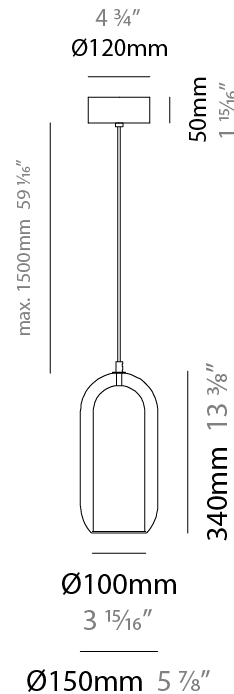

PROJECT	_____
TYPE	_____
SPECIFIER	_____
QUANTITY	_____
DATE	_____

AERON MONOPOINT SUSPENSION

D141204-

base number   Finish Options   -   Finish Options

1. To build a product code in our configurator select the specify button on the base model # product page
2. To build a manual product code on this datasheet choose from the options listed below in blue font and add the suffix to the base model #

GENERAL

Series: Aeron
Subseries: Aeron Monopoint
Brand: Cangini & Tucci
Division: Design
Mounting Type: Suspension
Mounting Location: Ceiling
Subcategory: Ambient

PHYSICAL

Shape: Cylinder
Diameter (mm): 150
Diameter (in): 5 7/8
Height (mm): 340
Height (in): 13 3/8
Max. Overall Height (mm): 1830
Max. Overall Height (in): 72 1/16
Light Distribution: Omnidirectional
Weight (kg): 1.356
Weight (lbs): 2.99
Fixture Finish: [AMB / GRN / GRN / RUB / SKB / SMK / TOB / TRA](#)
Holder Finish: CHR / SGD / SBK
Fixture Material: Glass / Metal
Cable Details: Black Rubber Cable

ELECTRICAL

Number of Lamps: 1
Lamp Type: LED Retrofit
Bulb Included: Bulb Not Included
Max. Wattage Per Lamp (W): 8
Lamp Base: E26
Input Voltage (V): 120
Upon Request: GU24 / 277Vac

LED

OPTICAL

RATINGS AND CERTIFICATIONS

Certified By: Certified for North American Standards
IP rating: IP20