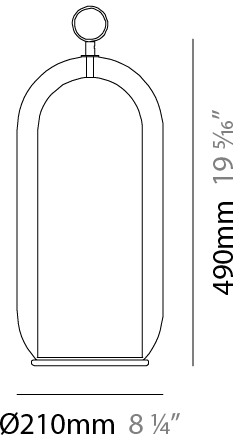

PROJECT	_____
TYPE	_____
SPECIFIER	_____
QUANTITY	_____
DATE	_____

AERON PORTABLE

D144034- _____

base number   Finish Options   -   Finish Options

1. To build a product code in our configurator select the specify button on the base model # product page
2. To build a manual product code on this datasheet choose from the options listed below in blue font and add the suffix to the base model #

GENERAL

Series: Aeron
Brand: Cangiini & Tucci
Division: Design
Mounting Type: Portable
Mounting Location: Table
Subcategory: Table

PHYSICAL

Shape: Cylinder
Diameter (mm): 210
Diameter (in): 8 ¼
Height (mm): 490
Height (in): 19 5/16
Light Distribution: Omnidirectional
Weight (kg): 4.000
Weight (lbs): 8.82
Fixture Finish: [AMB](#) / [GRN](#) / [PNK](#) / [RUB](#) / [SKB](#) / [SMK](#) / [TOB](#) / [TRA](#)
Holder Finish: CHR / SGD / SBK
Fixture Material: Glass / Metal
Cable Details: Black Rubber Cable

ELECTRICAL

Number of Lamps: 1
Lamp Type: LED Retrofit
Bulb Included: Bulb Not Included
Input Voltage (V): 120

LED

OPTICAL

RATINGS AND CERTIFICATIONS

Certified By: Certified for North American Standards
IP rating: IP20