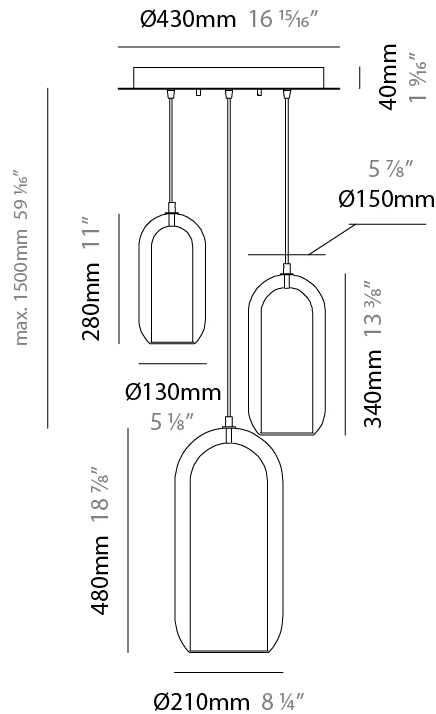

PROJECT	
TYPE	
SPECIFIER	
QUANTITY	
DATE	

AERON 3 LIGHT CLUSTER SUSPENSION

D141212-

base number	Finish Options	Finish Options

1. To build a product code in our configurator select the specify button on the base model # product page
2. To build a manual product code on this datasheet choose from the options listed below in blue font and add the suffix to the base model #

GENERAL

Series: Aeron
Subseries: Aeron 3 Light Cluster
Brand: Cangini & Tucci
Division: Design
Mounting Type: Suspension
Mounting Location: Ceiling
Subcategory: Ambient

PHYSICAL

Shape: Cylinder
Diameter (mm): 540
Diameter (in): 21 1/4
Height (mm): 210
Height (in): 8 3/4
Max. Overall Height (mm): 1710
Max. Overall Height (in): 67 5/16
Light Distribution: Omnidirectional
Weight (kg): 6.830
Weight (lbs): 15.06
Fixture Finish: AMB / GRN / PNK / RUB / SKB / SMK / TOB / TRA
Holder Finish: CHR / SGD / SBK
Fixture Material: Glass / Metal
Cable Details: 1,500mm / 59 1/16" - Black Rubber Cable

ELECTRICAL

Number of Lamps: 2 + 1
Lamp Type: LED Retrofit
Bulb Included: Bulb Not Included
Max. Wattage Per Lamp (W): 8 + 4
Lamp Base: E26 + E12
Input Voltage (V): 120

LED

OPTICAL

RATINGS AND CERTIFICATIONS

Certified By: Certified for North American Standards
IP rating: IP20