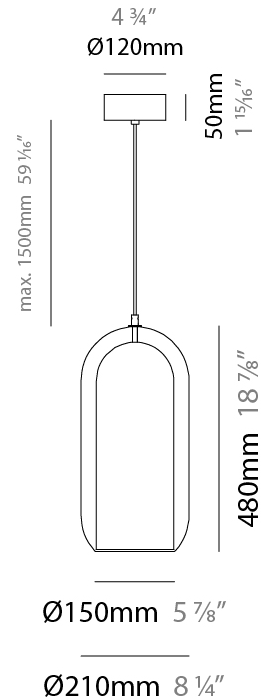

PROJECT	_____
TYPE	_____
SPECIFIER	_____
QUANTITY	_____
DATE	_____

AERON MONOPOINT SUSPENSION

D141205-

base number   Finish Options   -   Finish Options

1. To build a product code in our configurator select the specify button on the base model # product page
2. To build a manual product code on this datasheet choose from the options listed below in blue font and add the suffix to the base model #

GENERAL

Series: Aeron
Subseries: Aeron Monopoint
Brand: Cangini & Tucci
Division: Design
Mounting Type: Suspension
Mounting Location: Ceiling
Subcategory: Ambient

PHYSICAL

Shape: Cylinder
Diameter (mm): 210
Diameter (in): 8 ¼
Height (mm): 480
Height (in): 18 7/8
Max. Overall Height (mm): 1980
Max. Overall Height (in): 77 15/16
Light Distribution: Omnidirectional
Weight (kg): 2.800
Weight (lbs): 6.17
Fixture Finish: [AMB / GRN / GRN / RUB / SKB / SMK / TOB / TRA](#)
Holder Finish: CHR / SGD / SBK
Fixture Material: Glass / Metal
Cable Details: 1,500mm / 59 1/16" - Black Rubber Cable

ELECTRICAL

Number of Lamps: 1
Lamp Type: LED Retrofit
Bulb Included: Bulb Not Included
Max. Wattage Per Lamp (W): 8
Lamp Base: E26
Input Voltage (V): 120
Upon Request: GU24 / 277Vac

LED

OPTICAL

RATINGS AND CERTIFICATIONS

Certified By: Certified for North American Standards
IP rating: IP20