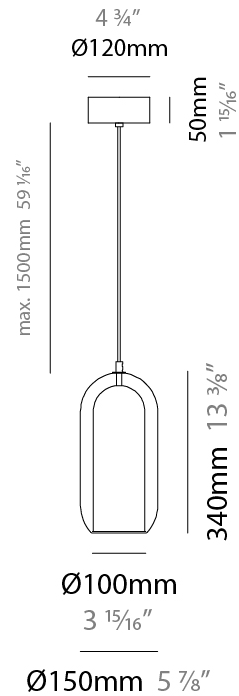

PROJECT	_____
TYPE	_____
SPECIFIER	_____
QUANTITY	_____
DATE	_____

AERON MONOPOINT SUSPENSION

D141204- _____

base number   Finish Options   Finish Options

1. To build a product code in our configurator select the specify button on the base model # product page
2. To build a manual product code on this datasheet choose from the options listed below in blue font and add the suffix to the base model #

GENERAL

Series: Aeron
Subseries: Aeron Monopoint
Brand: Cangini & Tucci
Division: Design
Mounting Type: Suspension
Mounting Location: Ceiling
Subcategory: Ambient

PHYSICAL

Shape: Cylinder
Diameter (mm): 150
Diameter (in): 5 7/8
Height (mm): 340
Height (in): 13 3/8
Max. Overall Height (mm): 1830
Max. Overall Height (in): 72 1/16
Light Distribution: Omnidirectional
Weight (kg): 1.356
Weight (lbs): 2.99
Fixture Finish: [AMB / GRN / GRN / RUB / SKB / SMK / TOB / TRA](#)
Holder Finish: CHR / SGD / SBK
Fixture Material: Glass / Metal
Cable Details: Black Rubber Cable

ELECTRICAL

Number of Lamps: 1
Lamp Type: LED Retrofit
Bulb Included: Bulb Not Included
Max. Wattage Per Lamp (W): 8
Lamp Base: E26
Input Voltage (V): 120
Upon Request: GU24 / 277Vac

LED

OPTICAL

RATINGS AND CERTIFICATIONS

Certified By: Certified for North American Standards
IP rating: IP20