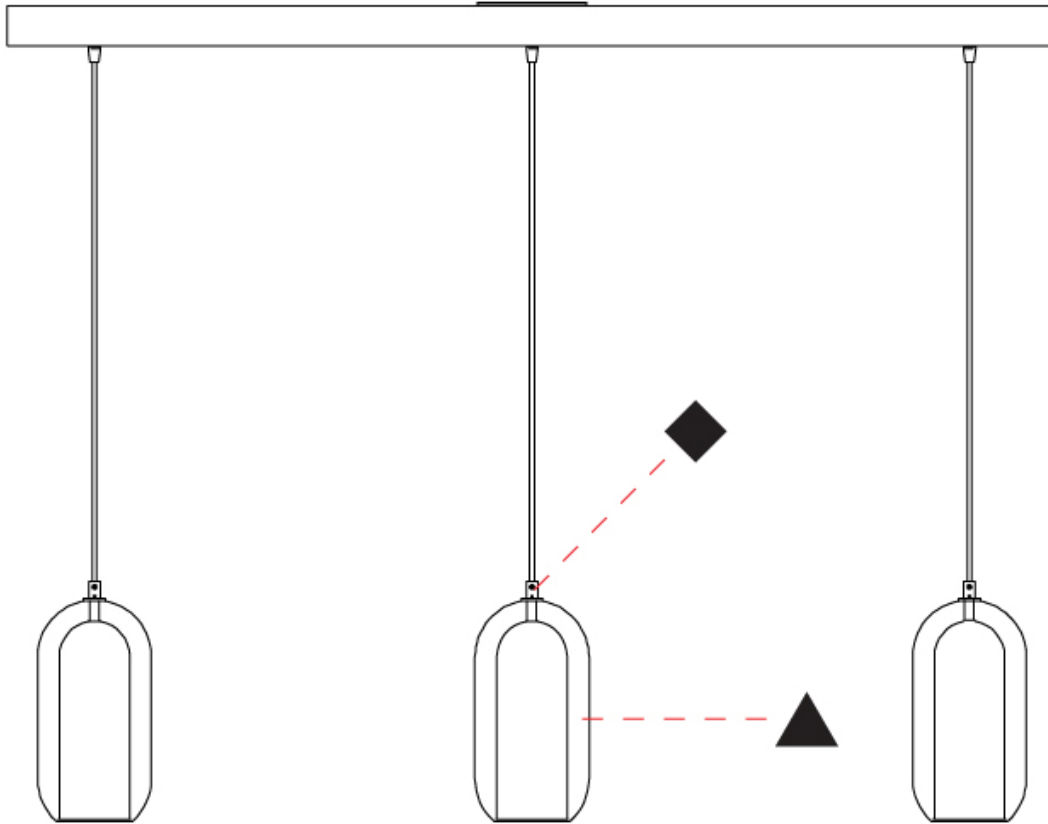

AERON 3 LIGHT LINEAR SUSPENSION

D141211-

PROJECT	_____
TYPE	_____
SPECIFIER	_____
QUANTITY	_____
DATE	_____

D