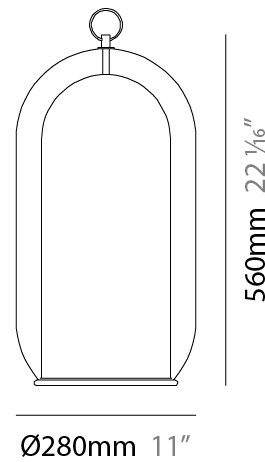

PROJECT
TYPE
SPECIFIER
QUANTITY
DATE

AERON PORTABLE

D144035- _____

base number   Finish Options   Finish Options

1. To build a product code in our configurator select the specify button on the base model # product page
2. To build a manual product code on this datasheet choose from the options listed below in blue font and add the suffix to the base model #

GENERAL

Series: Aeron
Brand: Cangiini & Tucci
Division: Design
Mounting Type: Portable
Mounting Location: Table
Subcategory: Table

PHYSICAL

Shape: Cylinder
Diameter (mm): 280
Diameter (in): 11
Height (mm): 560
Height (in): 22 1/16
Light Distribution: Omnidirectional
Weight (kg): 5.670
Weight (lbs): 12.50
Fixture Finish: [AMB](#) / [GRN](#) / [PNK](#) / [RUB](#) / [SKB](#) / [SMK](#) / [TOB](#) / [TRA](#)
Holder Finish: CHR / SGD / SBK
Fixture Material: Glass / Metal
Cable Details: Black Rubber Cable

ELECTRICAL

Number of Lamps: 1
Lamp Type: LED Retrofit
Bulb Included: Bulb Not Included
Input Voltage (V): 120

LED

OPTICAL

RATINGS AND CERTIFICATIONS

Certified By: Certified for North American Standards
IP rating: IP20