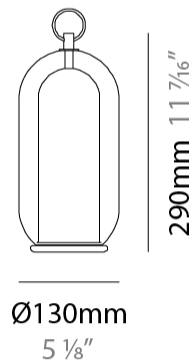

AERON PORTABLE

D144033- _____

base number

Finish
Options

Finish
Options

1. To build a product code in our configurator select the specify button on the base model # product page

2. To build a manual product code on this datasheet choose from the options listed below in blue font and add the suffix to the base model #

GENERAL

Series: Aeron

Brand: Cangini & Tucci

Division: Design

Mounting Type: Portable

Mounting Location: Table

Subcategory: Table

PHYSICAL

Shape: Cylinder

Diameter (mm): 130

Diameter (in): 5 1/8

Height (mm): 290

Height (in): 11 7/16

Light Distribution: Omnidirectional

Weight (kg): 1.210

Weight (lbs): 2.68

Fixture Finish: [AMB](#) / [GRN](#) / [PNK](#) / [RUB](#) / [SKB](#) / [SMK](#) / [TOB](#) / [TRA](#)

Holder Finish: [CHR](#) / [SGD](#) / [SBK](#)

Fixture Material: Glass / Metal

Cable Details: Black Rubber Cable

ELECTRICAL

Number of Lamps: 1

Lamp Type: LED Retrofit

Bulb Included: Bulb Not Included

Input Voltage (V): 120

LED

OPTICAL

RATINGS AND CERTIFICATIONS

Certified By: Certified for North American Standards

IP rating: IP20