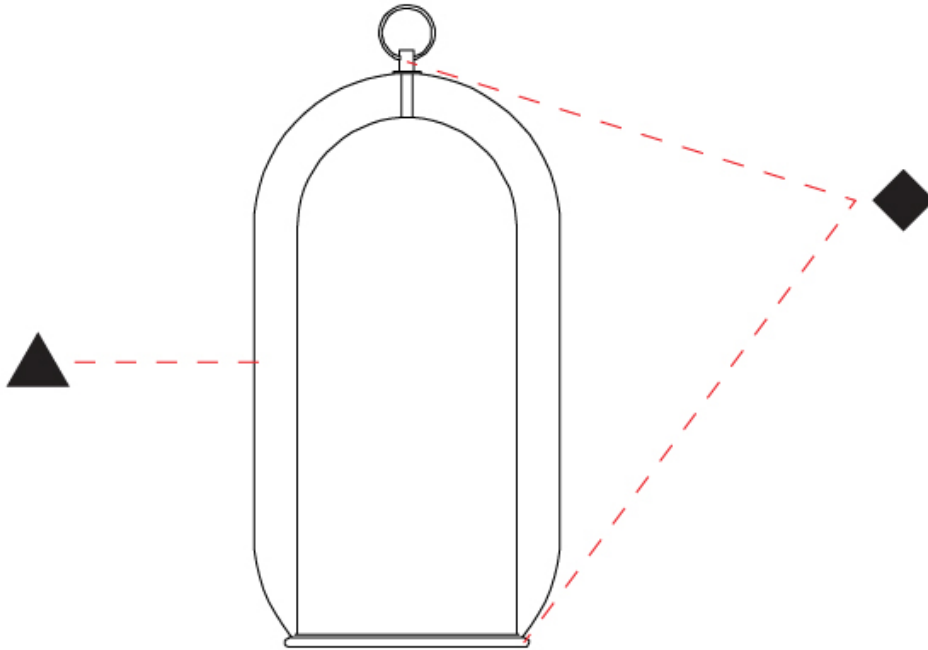

D144035-

PROJECT	_____
TYPE	_____
SPECIFIER	_____
QUANTITY	_____
DATE	_____

D