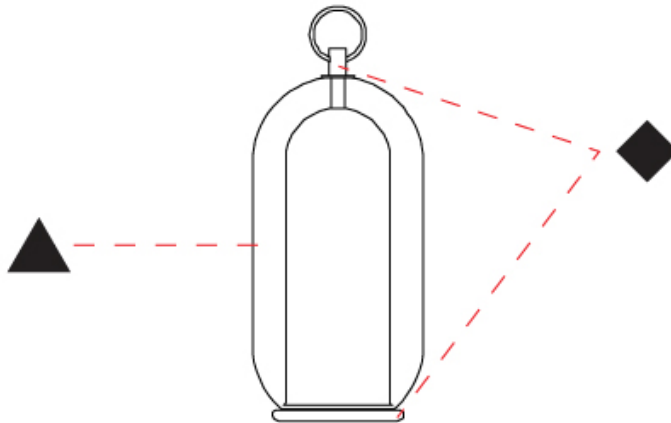

AERON PORTABLE

D144033-

PROJECT	_____
TYPE	_____
SPECIFIER	_____
QUANTITY	_____
DATE	_____

D