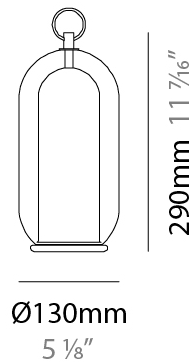

PROJECT
TYPE
SPECIFIER
QUANTITY
DATE

AERON PORTABLE

D144033- _____ - _____

base number   Finish Options   Finish Options

1. To build a product code in our configurator select the specify button on the base model # product page
2. To build a manual product code on this datasheet choose from the options listed below in blue font and add the suffix to the base model #

GENERAL

Series: Aeron
Brand: Cangini & Tucci
Division: Design
Mounting Type: Portable
Mounting Location: Table
Subcategory: Table

PHYSICAL

Shape: Cylinder
Diameter (mm): 130
Diameter (in): 5 1/8
Height (mm): 290
Height (in): 11 7/16
Light Distribution: Omnidirectional
Weight (kg): 1.210
Weight (lbs): 2.68
Fixture Finish: [AMB](#) / [GRN](#) / [PNK](#) / [RUB](#) / [SKB](#) / [SMK](#) / [TOB](#) / [TRA](#)
Holder Finish: [CHR](#) / [SGD](#) / [SBK](#)
Fixture Material: Glass / Metal
Cable Details: Black Rubber Cable

ELECTRICAL

Number of Lamps: 1
Lamp Type: LED Retrofit
Bulb Included: Bulb Not Included
Input Voltage (V): 120

LED

OPTICAL

RATINGS AND CERTIFICATIONS

Certified By: Certified for North American Standards
IP rating: IP20