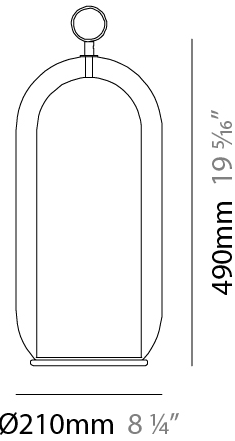

PROJECT
TYPE
SPECIFIER
QUANTITY
DATE

AERON PORTABLE

D144034- _____
base number   Finish Options   Finish Options

1. To build a product code in our configurator select the specify button on the base model # product page
2. To build a manual product code on this datasheet choose from the options listed below in blue font and add the suffix to the base model #

GENERAL

Series: Aeron
Brand: Cangiini & Tucci
Division: Design
Mounting Type: Portable
Mounting Location: Table
Subcategory: Table

PHYSICAL

Shape: Cylinder
Diameter (mm): 210
Diameter (in): 8 1/4
Height (mm): 490
Height (in): 19 5/16
Light Distribution: Omnidirectional
Weight (kg): 4.000
Weight (lbs): 8.82
Fixture Finish: [AMB](#) / [GRN](#) / [PNK](#) / [RUB](#) / [SKB](#) / [SMK](#) / [TOB](#) / [TRA](#)
Holder Finish: [CHR](#) / [SGD](#) / [SBK](#)
Fixture Material: Glass / Metal
Cable Details: Black Rubber Cable

ELECTRICAL

Number of Lamps: 1
Lamp Type: LED Retrofit
Bulb Included: Bulb Not Included
Input Voltage (V): 120

LED

OPTICAL

RATINGS AND CERTIFICATIONS

Certified By: Certified for North American Standards
IP rating: IP20