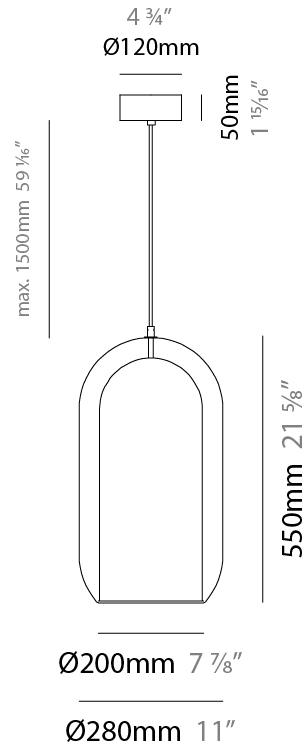

PROJECT	_____
TYPE	_____
SPECIFIER	_____
QUANTITY	_____
DATE	_____

AERON MONOPOINT SUSPENSION

D141206-

base number   Finish Options   -   Finish Options

1. To build a product code in our configurator select the specify button on the base model # product page
2. To build a manual product code on this datasheet choose from the options listed below in blue font and add the suffix to the base model #

GENERAL

Series: Aeron
Subseries: Aeron Monopoint
Brand: Cangini & Tucci
Division: Design
Mounting Type: Suspension
Mounting Location: Ceiling
Subcategory: Ambient

PHYSICAL

Shape: Cylinder
Diameter (mm): 280
Diameter (in): 11
Height (mm): 550
Height (in): 21 ⁵/₈
Max. Overall Height (mm): 2050
Max. Overall Height (in): 80 ¹¹/₁₆
Light Distribution: Omnidirectional
Weight (kg): 3.570
Weight (lbs): 7.87
Fixture Finish: [AMB / GRN / PNK / RUB / SKB / SMK / TOB / TRA](#)
Holder Finish: CHR / SGD / SBK
Fixture Material: Glass / Metal
Cable Details: 1,500mm / 59 1/16" - Black Rubber Cable

ELECTRICAL

Number of Lamps: 1
Lamp Type: LED Retrofit
Bulb Included: Bulb Not Included
Max. Wattage Per Lamp (W): 8
Lamp Base: E26
Input Voltage (V): 120
Upon Request: GU24 / 277Vac

LED

OPTICAL

RATINGS AND CERTIFICATIONS

Certified By: Certified for North American Standards
IP rating: IP20