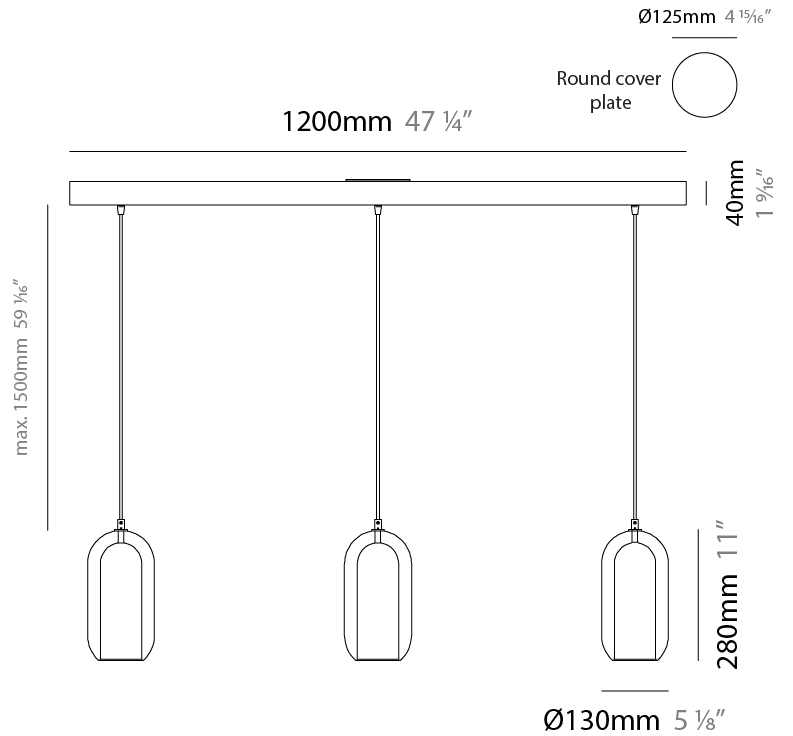

PROJECT	_____
TYPE	_____
SPECIFIER	_____
QUANTITY	_____
DATE	_____

AERON 3 LIGHT LINEAR SUSPENSION

D141211- _____

base number   Finish Options   Finish Options

1. To build a product code in our configurator select the specify button on the base model # product page
2. To build a manual product code on this datasheet choose from the options listed below in blue font and add the suffix to the base model #

GENERAL

Series: Aeron
Subseries: Aeron 3 Light Linear
Partner: Cangini & Tucci
Division: Design
Installation: Suspension
Product Type: Pendant
Mounting Location: Ceiling

PHYSICAL

Shape: Cylinder
Diameter (mm): 130
Diameter (in): 5 1/8
Length (mm): 1200
Length (in): 47 1/4
Height (mm): 130
Height (in): 5 1/8
Max. Overall Height (mm): 1630
Max. Overall Height (in): 63 3/16
Weight (kg): 2.800
Weight (lbs): 6.18
Fixture Finish: [AMB / GRN / RUB / SKB / SMK / TOB / TRA / SWH](#)
Holder Finish: CHR / SGD / SBK
Fixture Material: Glass / Metal
Primary Material: Glass - Borosilicate
Cable Details: 1500mm / 59 1/16" - Transparent

ELECTRICAL

Number of Lamps: 3
Lamp Type: LED Retrofit
Bulb Included: Bulb Not Included
Max. Wattage Per Lamp (W): 4
Lamp Base: E12
Input Voltage (V): 120

LED

OPTICAL

RATINGS AND CERTIFICATIONS

Certified By: Certified for North American Standards
IP rating: IP20