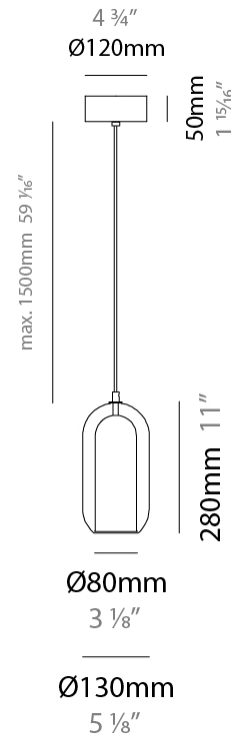

PROJECT	
TYPE	
SPECIFIER	
QUANTITY	
DATE	

AERON MONOPOINT SUSPENSION

D141203- _____

base number   Finish   Finish
Options   Options

1. To build a product code in our configurator select the specify button on the base model # product page
2. To build a manual product code on this datasheet choose from the options listed below in blue font and add the suffix to the base model #

GENERAL

Series: Aeron
Subseries: Aeron Monopoint
Partner: Cangini & Tucci
Division: Design
Installation: Suspension
Product Type: Pendant
Mounting Location: Ceiling

PHYSICAL

Shape: Cylinder
Diameter (mm): 130
Diameter (in): 5 1/8"
Height (mm): 280
Height (in): 11
Max. Overall Height (mm): 1780
Max. Overall Height (in): 70 7/16"
Weight (kg): 0.860
Weight (lbs): 1.90
Fixture Finish: [AMB / GRN / PNK / RUB / SKB / SMK / TOB / TRA / SWH](#)
Holder Finish: [CHR / SGD / SBK](#)
Fixture Material: Glass / Metal
Primary Material: Glass - Borosilicate
Cable Details: Transparent

ELECTRICAL

Number of Lamps: 1
Lamp Type: LED Retrofit
Bulb Included: Bulb Not Included
Max. Wattage Per Lamp (W): 4
Lamp Base: E12
Input Voltage (V): 120

LED

OPTICAL

RATINGS AND CERTIFICATIONS

Certified By: Certified for North American Standards
IP rating: IP20