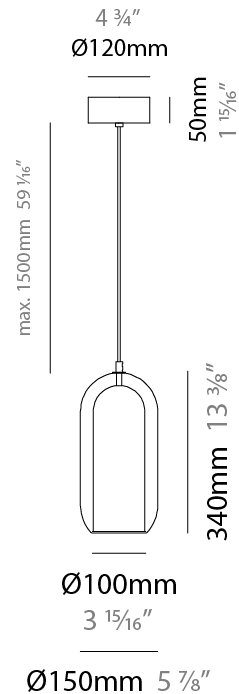

PROJECT	_____
TYPE	_____
SPECIFIER	_____
QUANTITY	_____
DATE	_____

AERON MONOPOINT SUSPENSION

D141204- _____ - _____
base number   Finish   Finish
                         Options   Options

1. To build a product code in our configurator select the specify button on the base model # product page
2. To build a manual product code on this datasheet choose from the options listed below in blue font and add the suffix to the base model #

GENERAL

Series: Aeron
Subseries: Aeron Monopoint
Brand: Cangini & Tucci
Division: Design
Mounting Type: Suspension
Mounting Location: Ceiling
Subcategory: Ambient

PHYSICAL

Shape: Cylinder
Diameter (mm): 150
Diameter (in): 5 7/8
Height (mm): 340
Height (in): 13 3/8
Max. Overall Height (mm): 1830
Max. Overall Height (in): 72 1/16
Light Distribution: Omnidirectional
Weight (kg): 1.356
Weight (lbs): 2.99
Fixture Finish: [AMB / GRN / PNK / RUB / SKB / SMK / TOB / TRA](#)
Holder Finish: CHR / SGD / SBK
Fixture Material: Glass / Metal
Cable Details: Black Rubber Cable

ELECTRICAL

Number of Lamps: 1
Lamp Type: LED Retrofit
Bulb Included: Bulb Not Included
Max. Wattage Per Lamp (W): 8
Lamp Base: E26
Input Voltage (V): 120
Upon Request: GU24 / 277Vac

LED

OPTICAL

RATINGS AND CERTIFICATIONS

Certified By: Certified for North American Standards
IP rating: IP20