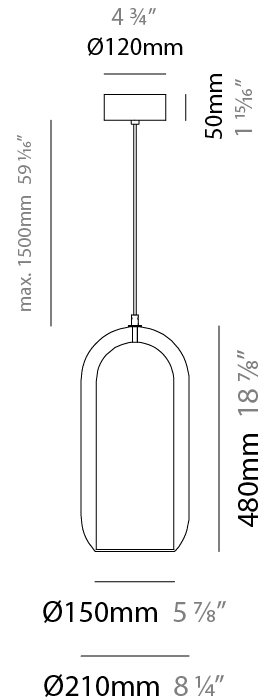

AERON MONOPOINT SUSPENSION

D141205- _____

base number   Finish Options   Finish Options

1. To build a product code in our configurator select the specify button on the base model # product page
2. To build a manual product code on this datasheet choose from the options listed below in blue font and add the suffix to the base model #

GENERAL

Series: Aeron
Subseries: Aeron Monopoint
Brand: Cangini & Tucci
Division: Design
Mounting Type: Suspension
Mounting Location: Ceiling
Subcategory: Ambient

PHYSICAL

Shape: Cylinder
Diameter (mm): 210
Diameter (in): 8 ¼
Height (mm): 480
Height (in): 18 7/8
Max. Overall Height (mm): 1980
Max. Overall Height (in): 77 15/16
Light Distribution: Omnidirectional
Weight (kg): 2.800
Weight (lbs): 6.17
Fixture Finish: [AMB / GRN / GRN / RUB / SKB / SMK / TOB / TRA](#)
Holder Finish: CHR / SGD / SBK
Fixture Material: Glass / Metal
Cable Details: 1,500mm / 59 1/16" - Black Rubber Cable

ELECTRICAL

Number of Lamps: 1
Lamp Type: LED Retrofit
Bulb Included: Bulb Not Included
Max. Wattage Per Lamp (W): 8
Lamp Base: E26
Input Voltage (V): 120
Upon Request: GU24 / 277Vac

LED

OPTICAL

RATINGS AND CERTIFICATIONS

Certified By: Certified for North American Standards
IP rating: IP20

PROJECT
TYPE
SPECIFIER
QUANTITY
DATE