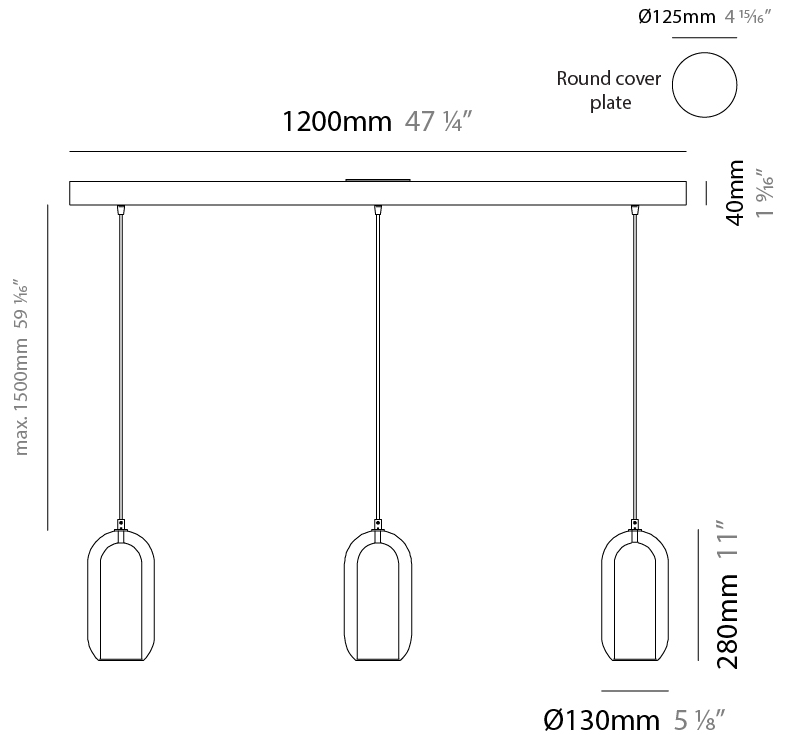

PROJECT	
TYPE	
SPECIFIER	
QUANTITY	
DATE	

AERON 3 LIGHT LINEAR SUSPENSION

D141211- -

base number   Finish Options   Finish Options

1. To build a product code in our configurator select the specify button on the base model # product page
2. To build a manual product code on this datasheet choose from the options listed below in blue font and add the suffix to the base model #

GENERAL

Series: Aeron
Subseries: Aeron 3 Light Linear
Brand: Cangini & Tucci
Division: Design
Mounting Type: Suspension
Mounting Location: Ceiling
Subcategory: Ambient

PHYSICAL

Shape: Cylinder
Diameter (mm): 130
Diameter (in): 5 1/8
Length (mm): 1200
Length (in): 47 1/4
Height (mm): 130
Height (in): 5 1/8
Max. Overall Height (mm): 1630
Max. Overall Height (in): 63 3/16
Light Distribution: Omnidirectional
Weight (kg): 2.800
Weight (lbs): 6.18
Fixture Finish: [AMB](#) / [GRN](#) / [PNK](#) / [RUB](#) / [SKB](#) / [SMK](#) / [TOB](#) / [TRA](#)
Holder Finish: [CHR](#) / [SGD](#) / [SBK](#)
Fixture Material: Glass / Metal
Cable Details: 1,500mm / 59 1/16" - Black Rubber Cable

ELECTRICAL

Number of Lamps: 3
Lamp Type: LED Retrofit
Bulb Included: Bulb Not Included
Max. Wattage Per Lamp (W): 4
Lamp Base: E12
Input Voltage (V): 120

LED

OPTICAL

RATINGS AND CERTIFICATIONS

Certified By: Certified for North American Standards
IP rating: IP20