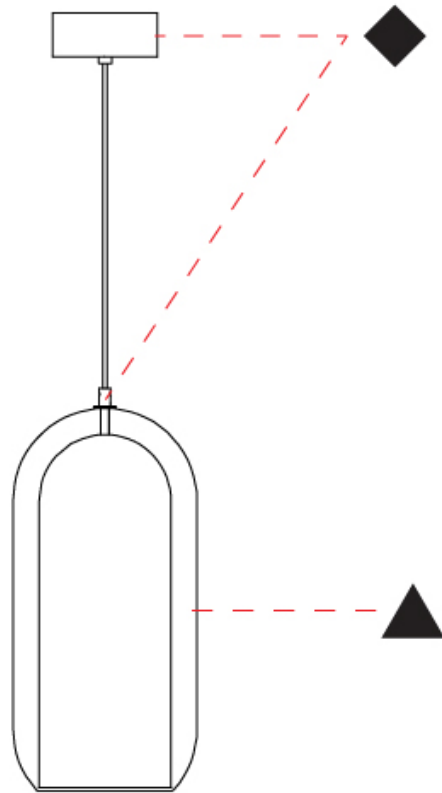

AERON MONOPOINT SUSPENSION

D141205-

PROJECT	_____
TYPE	_____
SPECIFIER	_____
QUANTITY	_____
DATE	_____

D