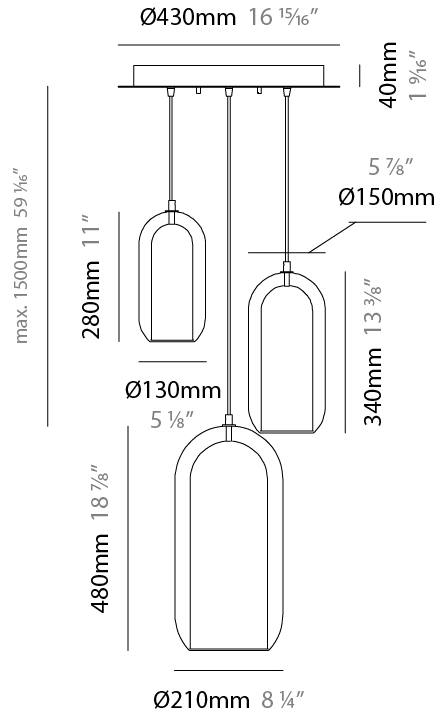

PROJECT	_____
TYPE	_____
SPECIFIER	_____
QUANTITY	_____
DATE	_____

AERON 3 LIGHT CLUSTER SUSPENSION

D141212-

base number   Finish Options   -   Finish Options

1. To build a product code in our configurator select the specify button on the base model # product page
2. To build a manual product code on this datasheet choose from the options listed below in blue font and add the suffix to the base model #

GENERAL

Series: Aeron
Subseries: Aeron 3 Light Cluster
Brand: Cangini & Tucci
Division: Design
Mounting Type: Suspension
Mounting Location: Ceiling
Subcategory: Ambient

PHYSICAL

Shape: Cylinder
Diameter (mm): 540
Diameter (in): 21 1/4
Height (mm): 210
Height (in): 8 3/4
Max. Overall Height (mm): 1710
Max. Overall Height (in): 67 5/16
Light Distribution: Omnidirectional
Weight (kg): 6.830
Weight (lbs): 15.06
Fixture Finish: [AMB / GRN / PNK / RUB / SKB / SMK / TOB / TRA](#)
Holder Finish: CHR / SGD / SBK
Fixture Material: Glass / Metal
Cable Details: 1,500mm / 59 1/16" - Black Rubber Cable

ELECTRICAL

Number of Lamps: 2 + 1
Lamp Type: LED Retrofit
Bulb Included: Bulb Not Included
Max. Wattage Per Lamp (W): 8 + 4
Lamp Base: E26 + E12
Input Voltage (V): 120

LED

OPTICAL

RATINGS AND CERTIFICATIONS

Certified By: Certified for North American Standards
IP rating: IP20