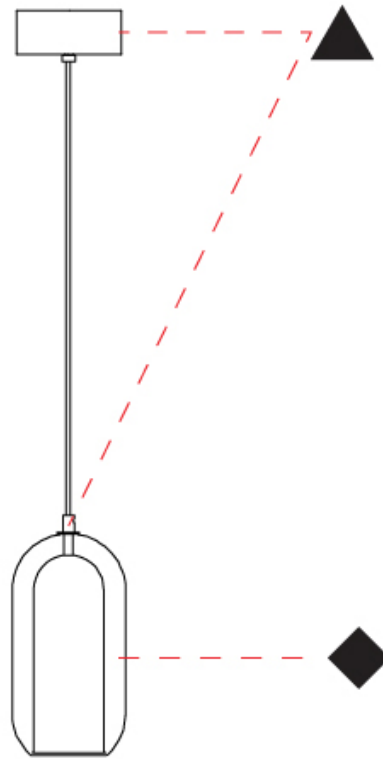

AERON MONOPOINT SUSPENSION

D141203-

PROJECT
TYPE
SPECIFIER
QUANTITY
DATE

D