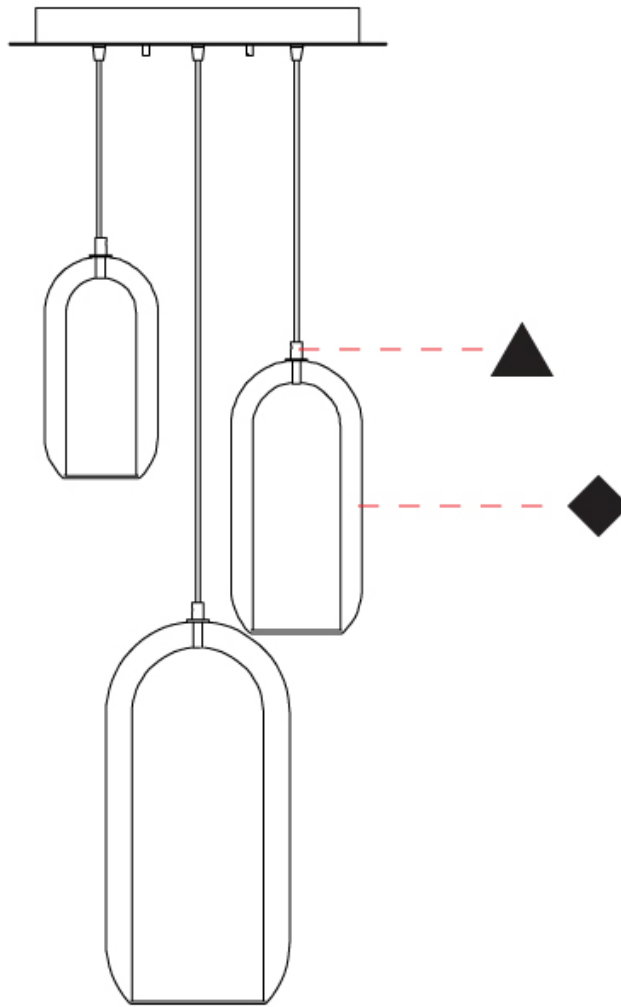

AERON 3 LIGHT CLUSTER SUSPENSION

D141212-

PROJECT

TYPE

SPECIFIER

QUANTITY

DATE

D