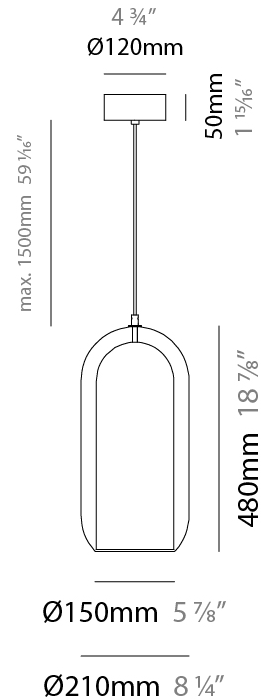

AERON MONOPOINT SUSPENSION

D141205-

base number   Finish   Finish
Options   Options

1. To build a product code in our configurator select the specify button on the base model # product page
2. To build a manual product code on this datasheet choose from the options listed below in blue font and add the suffix to the base model #

GENERAL

Series: Aeron
Subseries: Aeron Monopoint
Partner: Cangini & Tucci
Division: Design
Installation: Suspension
Product Type: Pendant
Mounting Location: Ceiling

PHYSICAL

Shape: Cylinder
Diameter (mm): 210
Diameter (in): 8 ¼
Height (mm): 480
Height (in): 18 7/8
Max. Overall Height (mm): 1980
Max. Overall Height (in): 77 15/16
Weight (kg): 2.800
Weight (lbs): 6.17
Fixture Finish: [AMB](#) / [GRN](#) / [PNK](#) / [RUB](#) / [SKB](#) / [SMK](#) / [TOB](#) / [TRA](#) / [SWH](#)
Holder Finish: [CHR](#) / [SGD](#) / [SBK](#)
Fixture Material: Glass / Metal
Primary Material: Glass - Borosilicate
Cable Details: 1500mm / 59 1/16" - Transparent

ELECTRICAL

Number of Lamps: 1
Lamp Type: LED Retrofit
Bulb Included: Bulb Not Included
Max. Wattage Per Lamp (W): 8
Lamp Base: E26
Input Voltage (V): 120
Upon Request: GU24 / 277Vac

LED

OPTICAL

RATINGS AND CERTIFICATIONS

Certified By: Certified for North American Standards
IP rating: IP20

PROJECT
TYPE
SPECIFIER
QUANTITY
DATE