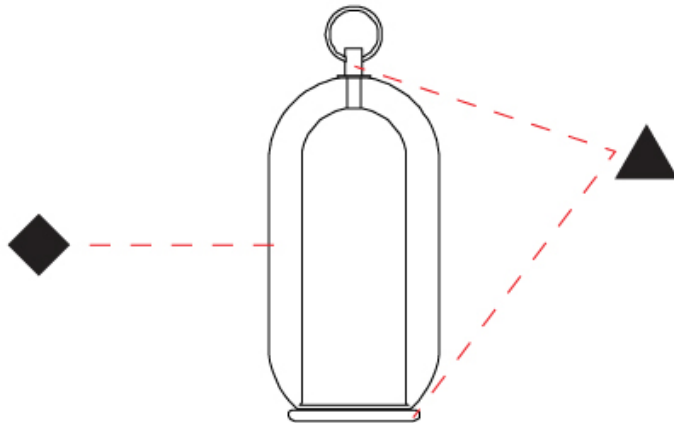

AERON PORTABLE

D144033-

PROJECT

TYPE

SPECIFIER

QUANTITY

DATE

D