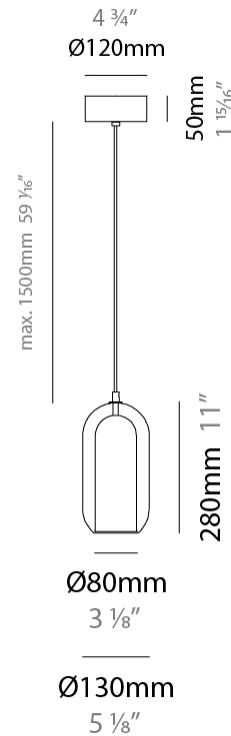

PROJECT	
TYPE	
SPECIFIER	
QUANTITY	
DATE	

AERON MONOPOINT SUSPENSION

D141203- -

base number   Finish   Finish
Options   Options

1. To build a product code in our configurator select the specify button on the base model # product page
2. To build a manual product code on this datasheet choose from the options listed below in blue font and add the suffix to the base model #

GENERAL

Series: Aeron
Subseries: Aeron Monopoint
Partner: Cangini & Tucci
Division: Design
Installation: Suspension
Product Type: Pendant
Mounting Location: Ceiling

PHYSICAL

Shape: Cylinder
Diameter (mm): 130
Diameter (in): 5 1/8
Height (mm): 280
Height (in): 11
Max. Overall Height (mm): 1780
Max. Overall Height (in): 70 7/16
Weight (kg): 0.860
Weight (lbs): 1.90
[Fixture Finish: AMB / GRN / PNK / RUB / SKB / SMK / TOB / TRA / SWH](#)
Holder Finish: CHR / SGD / SBK
Fixture Material: Glass / Metal
Primary Material: Glass - Borosilicate
Cable Details: Transparent

ELECTRICAL

Number of Lamps: 1
Lamp Type: LED Retrofit
Bulb Included: Bulb Not Included
Max. Wattage Per Lamp (W): 4
Lamp Base: E12
Input Voltage (V): 120

LED

OPTICAL

RATINGS AND CERTIFICATIONS

Certified By: Certified for North American Standards
IP rating: IP20