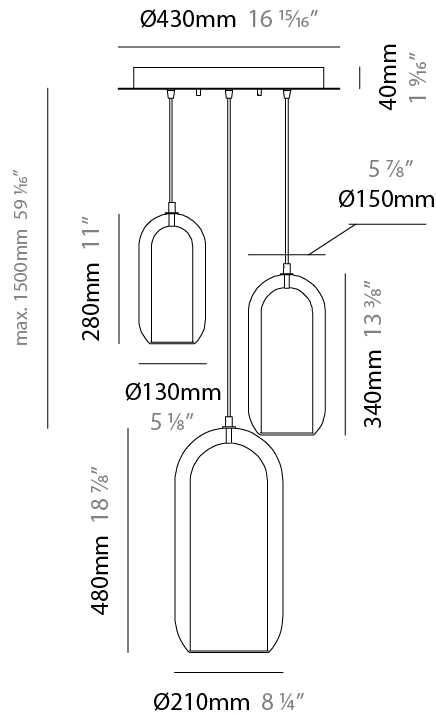

PROJECT	
TYPE	
SPECIFIER	
QUANTITY	
DATE	

AERON 3 LIGHT CLUSTER SUSPENSION

D141212-

base number	Finish	Finish
	Options	Options

1. To build a product code in our configurator select the specify button on the base model # product page
2. To build a manual product code on this datasheet choose from the options listed below in blue font and add the suffix to the base model #

GENERAL

Series: Aeron
Subseries: Aeron 3 Light Cluster
Partner: Cangini & Tucci
Division: Design
Installation: Suspension
Product Type: Pendant
Mounting Location: Ceiling

PHYSICAL

Shape: Cylinder
Diameter (mm): 540
Diameter (in): 21 1/4
Height (mm): 210
Height (in): 8 3/4
Max. Overall Height (mm): 1710
Max. Overall Height (in): 67 5/16
Weight (kg): 6.830
Weight (lbs): 15.06
Fixture Finish: AMB / GRN / PNK / RUB / SKB / SMK / TOB / TRA / SWH
Holder Finish: CHR / SGD / SBK
Fixture Material: Glass / Metal
Primary Material: Glass - Borosilicate
Cable Details: 1500mm / 59 1/16" - Transparent

ELECTRICAL

Number of Lamps: 2 + 1
Lamp Type: LED Retrofit
Bulb Included: Bulb Not Included
Max. Wattage Per Lamp (W): 8 + 4
Lamp Base: E26 + E12
Input Voltage (V): 120

LED

OPTICAL

RATINGS AND CERTIFICATIONS

Certified By: Certified for North American Standards
IP rating: IP20