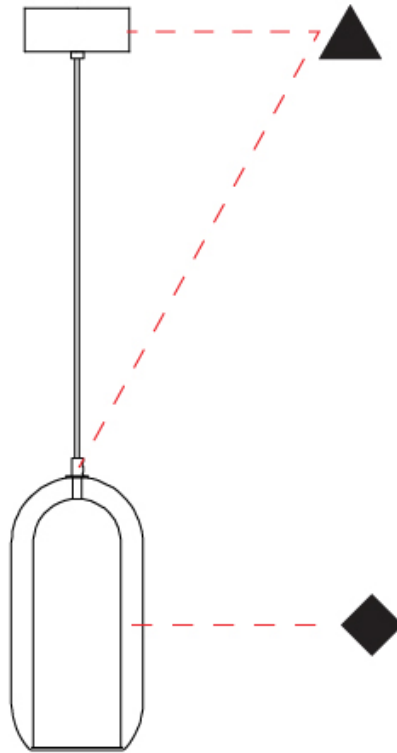

AERON MONOPOINT SUSPENSION

D141204-

PROJECT	_____
TYPE	_____
SPECIFIER	_____
QUANTITY	_____
DATE	_____

D