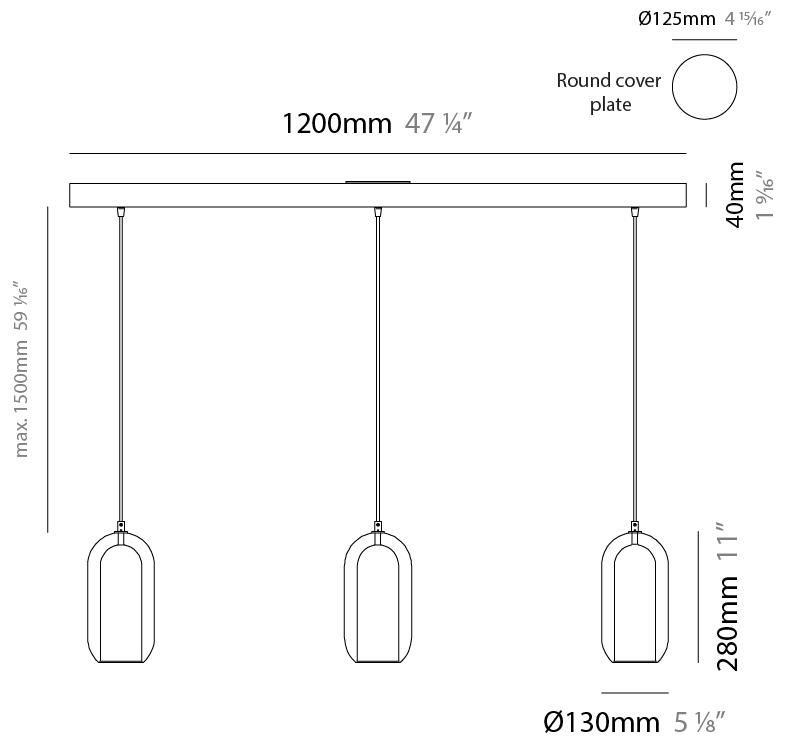

PROJECT	_____
TYPE	_____
SPECIFIER	_____
QUANTITY	_____
DATE	_____

AERON 3 LIGHT LINEAR SUSPENSION

D141211- _____
base number   Finish Options   Finish Options

1. To build a product code in our configurator select the specify button on the base model # product page
2. To build a manual product code on this datasheet choose from the options listed below in blue font and add the suffix to the base model #

GENERAL

Series: Aeron
Subseries: Aeron 3 Light Linear
Partner: Cangini & Tucci
Division: Design
Installation: Suspension
Product Type: Pendant
Mounting Location: Ceiling

PHYSICAL

Shape: Cylinder
Diameter (mm): 130
Diameter (in): 5 1/8
Length (mm): 1200
Length (in): 47 1/4
Height (mm): 130
Height (in): 5 1/8
Max. Overall Height (mm): 1630
Max. Overall Height (in): 63 3/16
Weight (kg): 2.800
Weight (lbs): 6.18
Fixture Finish: [AMB / GRN / PNK / RUB / SKB / SMK / TOB / TRA / SWH](#)
Holder Finish: [CHR / SGD / SBK](#)
Fixture Material: Glass / Metal
Primary Material: Glass - Borosilicate
Cable Details: 1500mm / 59 1/16" - Transparent

ELECTRICAL

Number of Lamps: 3
Lamp Type: LED Retrofit
Bulb Included: Bulb Not Included
Max. Wattage Per Lamp (W): 4
Lamp Base: E12
Input Voltage (V): 120

LED

OPTICAL

RATINGS AND CERTIFICATIONS

Certified By: Certified for North American Standards
IP rating: IP20