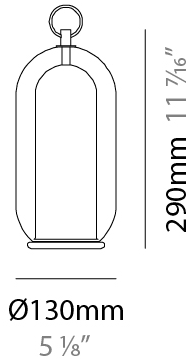

PROJECT
TYPE
SPECIFIER
QUANTITY
DATE

AERON PORTABLE

D144033-

base number	Finish	Finish
	Options	Options

1. To build a product code in our configurator select the specify button on the base model # product page
2. To build a manual product code on this datasheet choose from the options listed below in blue font and add the suffix to the base model #

GENERAL

Series: Aeron
Partner: Cangini & Tucci
Division: Design
Installation: Portable
Product Type: Table
Mounting Location: Table

PHYSICAL

Shape: Cylinder
Diameter (mm): 130
Diameter (in): 5 1/8
Height (mm): 290
Height (in): 11 7/16
Weight (kg): 1.210
Weight (lbs): 2.68
Fixture Finish: AMB / GRN / PNK / RUB / SKB / SMK / TOB / TRA / SWH
Holder Finish: CHR / SGD / SBK
Fixture Material: Glass / Metal
Primary Material: Glass - Borosilicate
Cable Details: Transparent

ELECTRICAL

Number of Lamps: 1
Lamp Type: LED Retrofit
Bulb Included: Bulb Not Included
Input Voltage (V): 120

LED

OPTICAL

RATINGS AND CERTIFICATIONS

Certified By: Certified for North American Standards
IP rating: IP20