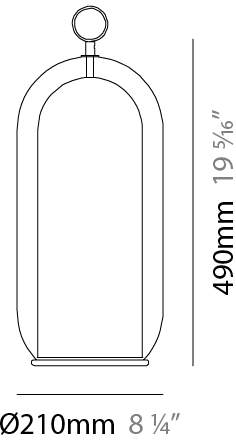

PROJECT
TYPE
SPECIFIER
QUANTITY
DATE

AERON PORTABLE

D144034- _____

base number   Finish Options   -   Finish Options

1. To build a product code in our configurator select the specify button on the base model # product page
2. To build a manual product code on this datasheet choose from the options listed below in blue font and add the suffix to the base model #

GENERAL

Series: Aeron
Partner: Cangini & Tucci
Division: Design
Installation: Portable
Product Type: Table
Mounting Location: Table

PHYSICAL

Shape: Cylinder
Diameter (mm): 210
Diameter (in): 8 1/4
Height (mm): 490
Height (in): 19 5/16
Weight (kg): 4.000
Weight (lbs): 8.82
Fixture Finish: [AMB](#) / [GRN](#) / [PNK](#) / [RUB](#) / [SKB](#) / [SMK](#) / [TOB](#) / [TRA](#) / [SWH](#)
Holder Finish: [CHR](#) / [SGD](#) / [SBK](#)
Fixture Material: Glass / Metal
Primary Material: Glass - Borosilicate
Cable Details: Transparent

ELECTRICAL

Number of Lamps: 1
Lamp Type: LED Retrofit
Bulb Included: Bulb Not Included
Input Voltage (V): 120

LED

OPTICAL

RATINGS AND CERTIFICATIONS

Certified By: Certified for North American Standards
IP rating: IP20