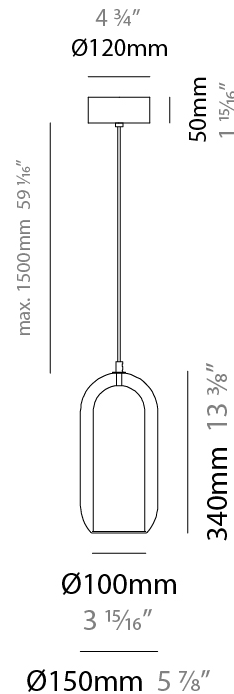

PROJECT
TYPE
SPECIFIER
QUANTITY
DATE

AERON MONOPOINT SUSPENSION

D141204-

base number   Finish   Finish
Options   Options

1. To build a product code in our configurator select the specify button on the base model # product page
2. To build a manual product code on this datasheet choose from the options listed below in blue font and add the suffix to the base model #

GENERAL

Series: Aeron
Subseries: Aeron Monopoint
Partner: Cangini & Tucci
Division: Design
Installation: Suspension
Product Type: Pendant
Mounting Location: Ceiling

PHYSICAL

Shape: Cylinder
Diameter (mm): 150
Diameter (in): 5 7/8
Height (mm): 340
Height (in): 13 3/8
Max. Overall Height (mm): 1830
Max. Overall Height (in): 72 1/16
Weight (kg): 1.356
Weight (lbs): 2.99
Fixture Finish: [AMB](#) / [GRN](#) / [PNK](#) / [RUB](#) / [SKB](#) / [SMK](#) / [TOB](#) / [TRA](#) / [SWH](#)
Holder Finish: [CHR](#) / [SGD](#) / [SBK](#)
Fixture Material: Glass / Metal
Primary Material: Glass - Borosilicate
Cable Details: Transparent

ELECTRICAL

Number of Lamps: 1
Lamp Type: LED Retrofit
Bulb Included: Bulb Not Included
Max. Wattage Per Lamp (W): 8
Lamp Base: E26
Input Voltage (V): 120
Upon Request: GU24 / 277Vac

LED

OPTICAL

RATINGS AND CERTIFICATIONS

Certified By: Certified for North American Standards
IP rating: IP20