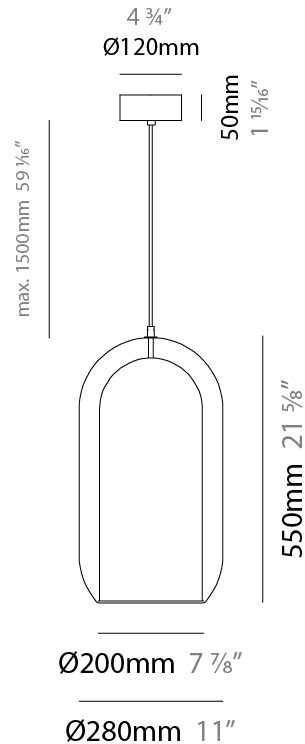

AERON MONOPOINT SUSPENSION

D141206-

base number   Finish Options   -   Finish Options

1. To build a product code in our configurator select the specify button on the base model # product page
2. To build a manual product code on this datasheet choose from the options listed below in blue font and add the suffix to the base model #

GENERAL

Series: Aeron
Subseries: Aeron Monopoint
Partner: Cangini & Tucci
Division: Design
Installation: Suspension
Product Type: Pendant
Mounting Location: Ceiling

PHYSICAL

Shape: Cylinder
Diameter (mm): 280
Diameter (in): 11
Height (mm): 550
Height (in): 21 ⁵/₈
Max. Overall Height (mm): 2050
Max. Overall Height (in): 80 ¹¹/₁₆
Weight (kg): 3.570
Weight (lbs): 7.87
[Fixture Finish: AMB / GRN / PNK / RUB / SKB / SMK / TOB / TRA / SWH](#)
Holder Finish: CHR / SGD / SBK
Fixture Material: Glass / Metal
Primary Material: Glass - Borosilicate
Cable Details: 1500mm / 59 1/16" - Transparent

ELECTRICAL

Number of Lamps: 1
Lamp Type: LED Retrofit
Bulb Included: Bulb Not Included
Max. Wattage Per Lamp (W): 8
Lamp Base: E26
Input Voltage (V): 120
Upon Request: GU24 / 277Vac

LED

OPTICAL

RATINGS AND CERTIFICATIONS

Certified By: Certified for North American Standards
IP rating: IP20

PROJECT
TYPE
SPECIFIER
QUANTITY
DATE