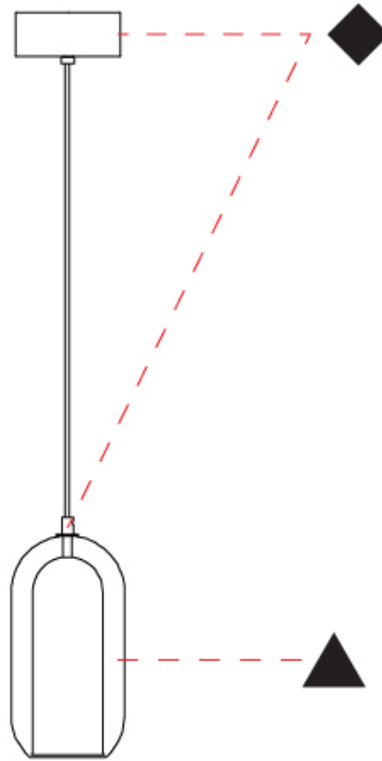

AERON MONOPOINT SUSPENSION

D141203-

PROJECT

TYPE

SPECIFIER

QUANTITY

DATE

D