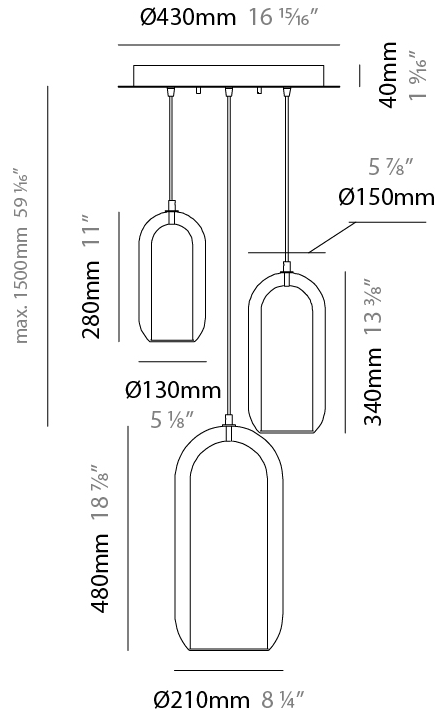

PROJECT	
TYPE	
SPECIFIER	
QUANTITY	
DATE	

AERON 3 LIGHT CLUSTER SUSPENSION

D141212-

base number   Finish Options   -   Finish Options

1. To build a product code in our configurator select the specify button on the base model # product page
2. To build a manual product code on this datasheet choose from the options listed below in blue font and add the suffix to the base model #

GENERAL

Series: Aeron
Subseries: Aeron 3 Light Cluster
Brand: Cangini & Tucci
Division: Design
Mounting Type: Suspension
Mounting Location: Ceiling
Subcategory: Ambient

PHYSICAL

Shape: Cylinder
Diameter (mm): 540
Diameter (in): 21 1/4
Height (mm): 210
Height (in): 8 3/4
Max. Overall Height (mm): 1710
Max. Overall Height (in): 67 5/16
Light Distribution: Omnidirectional
Weight (kg): 6.830
Weight (lbs): 15.06
Fixture Finish: [AMB / GRN / PNK / RUB / SKB / SMK / TOB / TRA](#)
Holder Finish: CHR / SGD / SBK
Fixture Material: Glass / Metal
Cable Details: 1,500mm / 59 1/16" - Black Rubber Cable

ELECTRICAL

Number of Lamps: 2 + 1
Lamp Type: LED Retrofit
Bulb Included: Bulb Not Included
Max. Wattage Per Lamp (W): 8 + 4
Lamp Base: E26 + E12
Input Voltage (V): 120

LED

OPTICAL

RATINGS AND CERTIFICATIONS

Certified By: Certified for North American Standards
IP rating: IP20