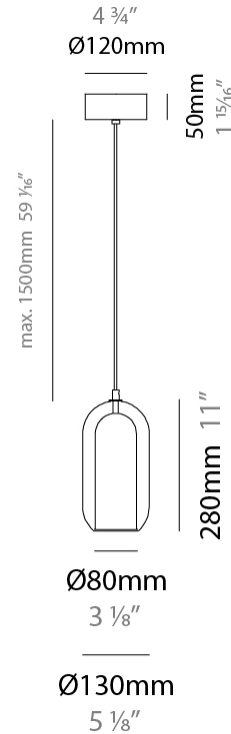

GENERAL

Series: Aeron
 Subseries: Aeron Monopoint
 Brand: Cangini & Tucci
 Division: Design
 Mounting Type: Suspension
 Mounting Location: Ceiling
 Subcategory: Ambient

PHYSICAL

Shape: Cylinder
 Diameter (mm): 130
 Diameter (in): 5 1/8
 Height (mm): 280
 Height (in): 11
 Max. Overall Height (mm): 1780
 Max. Overall Height (in): 70 1/16
 Light Distribution: Omnidirectional
 Weight (kg): 0.860
 Weight (lbs): 1.90
 Fixture Finish: [AMB / GRN / PNK / RUB / SKB / SMK / TOB / TRA](#)
 Holder Finish: CHR / SGD / SBK
 Fixture Material: Glass / Metal
 Cable Details: Black Rubber Cable

ELECTRICAL

Number of Lamps: 1
 Lamp Type: LED Retrofit
 Bulb Included: Bulb Not Included
 Max. Wattage Per Lamp (W): 4
 Lamp Base: E12
 Input Voltage (V): 120

LED

OPTICAL

RATINGS AND CERTIFICATIONS

Certified By: Certified for North American Standards
 IP rating: IP20

GENERAL

Series: Aeron
 Subseries: Aeron Monopoint
 Brand: Cangini & Tucci
 Division: Design
 Mounting Type: Suspension
 Mounting Location: Ceiling
 Subcategory: Ambient

PHYSICAL

Shape: Cylinder
 Diameter (mm): 150
 Diameter (in): 5 7/8
 Height (mm): 340
 Height (in): 13 3/8
 Max. Overall Height (mm): 1830
 Max. Overall Height (in): 72 1/16
 Light Distribution: Omnidirectional
 Weight (kg): 1.356
 Weight (lbs): 2.99
 Fixture Finish: [AMB / GRN / GRN / RUB / SKB / SMK / TOB / TRA](#)
 Holder Finish: CHR / SGD / SBK
 Fixture Material: Glass / Metal
 Cable Details: Black Rubber Cable