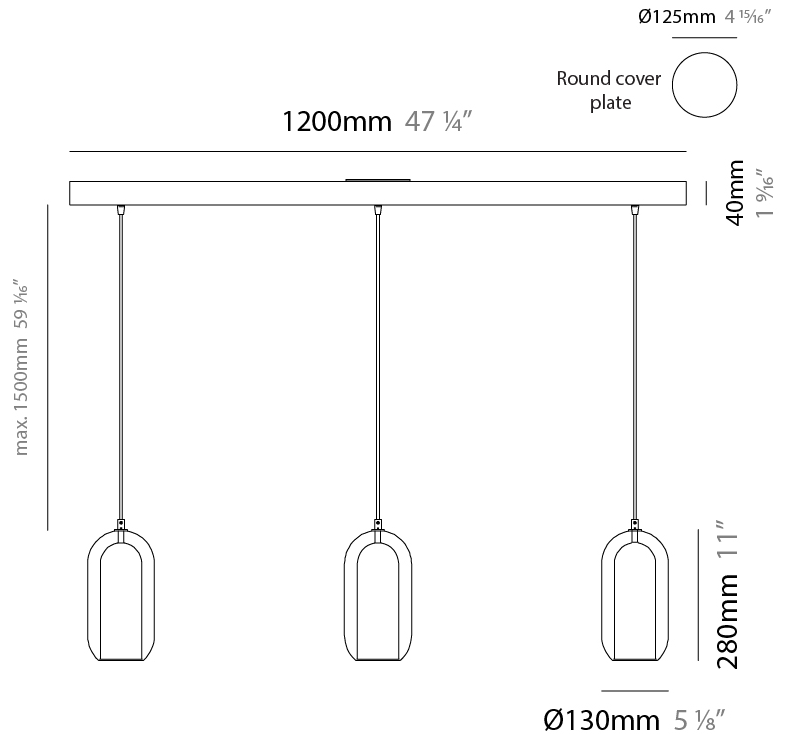

PROJECT	
TYPE	
SPECIFIER	
QUANTITY	
DATE	

AERON 3 LIGHT LINEAR SUSPENSION

D141211-

base number   Finish Options   Finish Options

1. To build a product code in our configurator select the specify button on the base model # product page
2. To build a manual product code on this datasheet choose from the options listed below in blue font and add the suffix to the base model #

GENERAL

Series: Aeron
Subseries: Aeron 3 Light Linear
Brand: Cangini & Tucci
Division: Design
Mounting Type: Suspension
Mounting Location: Ceiling
Subcategory: Ambient

PHYSICAL

Shape: Cylinder
Diameter (mm): 130
Diameter (in): 5 1/8
Length (mm): 1200
Length (in): 47 1/4
Height (mm): 130
Height (in): 5 1/8
Max. Overall Height (mm): 1630
Max. Overall Height (in): 63 3/16
Light Distribution: Omnidirectional
Weight (kg): 2.800
Weight (lbs): 6.18
Fixture Finish: [AMB](#) / [GRN](#) / [PNK](#) / [RUB](#) / [SKB](#) / [SMK](#) / [TOB](#) / [TRA](#)
Holder Finish: [CHR](#) / [SGD](#) / [SBK](#)
Fixture Material: Glass / Metal
Cable Details: 1,500mm / 59 1/16" - Black Rubber Cable

ELECTRICAL

Number of Lamps: 3
Lamp Type: LED Retrofit
Bulb Included: Bulb Not Included
Max. Wattage Per Lamp (W): 4
Lamp Base: E12
Input Voltage (V): 120

LED

OPTICAL

RATINGS AND CERTIFICATIONS

Certified By: Certified for North American Standards
IP rating: IP20