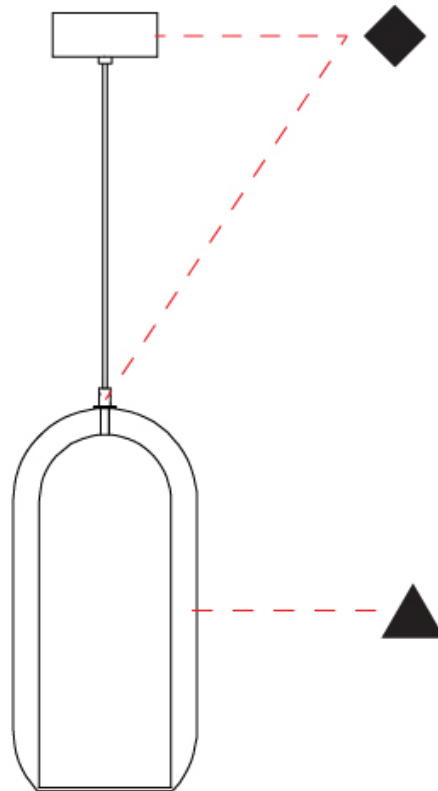

AERON MONOPOINT SUSPENSION

D141205-

PROJECT _____

TYPE _____

SPECIFIER _____

QUANTITY _____

DATE _____

D