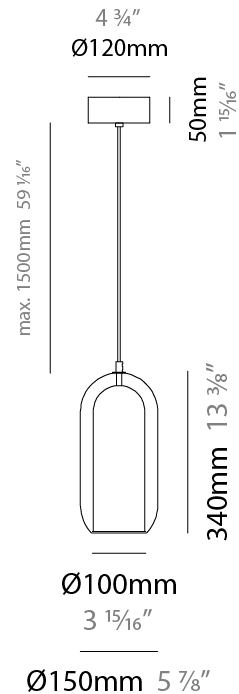

PROJECT	_____
TYPE	_____
SPECIFIER	_____
QUANTITY	_____
DATE	_____

AERON MONOPOINT SUSPENSION

D141204-

base number   Finish Options   -   Finish Options

1. To build a product code in our configurator select the specify button on the base model # product page
2. To build a manual product code on this datasheet choose from the options listed below in blue font and add the suffix to the base model #

GENERAL

Series: Aeron
Subseries: Aeron Monopoint
Brand: Cangini & Tucci
Division: Design
Mounting Type: Suspension
Mounting Location: Ceiling
Subcategory: Ambient

PHYSICAL

Shape: Cylinder
Diameter (mm): 150
Diameter (in): 5 7/8
Height (mm): 340
Height (in): 13 3/8
Max. Overall Height (mm): 1830
Max. Overall Height (in): 72 1/16
Light Distribution: Omnidirectional
Weight (kg): 1.356
Weight (lbs): 2.99
Fixture Finish: [AMB / GRN / GRN / RUB / SKB / SMK / TOB / TRA](#)
Holder Finish: CHR / SGD / SBK
Fixture Material: Glass / Metal
Cable Details: Black Rubber Cable

ELECTRICAL

Number of Lamps: 1
Lamp Type: LED Retrofit
Bulb Included: Bulb Not Included
Max. Wattage Per Lamp (W): 8
Lamp Base: E26
Input Voltage (V): 120
Upon Request: GU24 / 277Vac

LED

OPTICAL

RATINGS AND CERTIFICATIONS

Certified By: Certified for North American Standards
IP rating: IP20