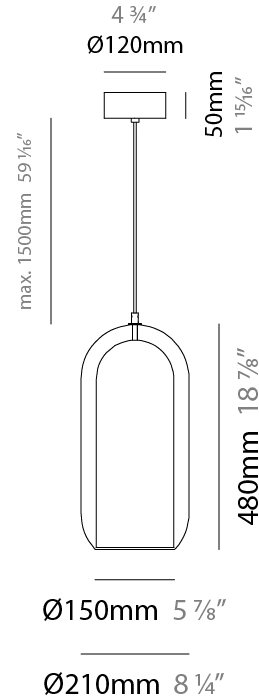

AERON MONOPOINT SUSPENSION

D141205- _____

base number   Finish Options   Finish Options

1. To build a product code in our configurator select the specify button on the base model # product page
2. To build a manual product code on this datasheet choose from the options listed below in blue font and add the suffix to the base model #

GENERAL

Series: Aeron
Subseries: Aeron Monopoint
Brand: Cangini & Tucci
Division: Design
Mounting Type: Suspension
Mounting Location: Ceiling
Subcategory: Ambient

PHYSICAL

Shape: Cylinder
Diameter (mm): 210
Diameter (in): 8 ¼
Height (mm): 480
Height (in): 18 7/8
Max. Overall Height (mm): 1980
Max. Overall Height (in): 77 15/16
Light Distribution: Omnidirectional
Weight (kg): 2.800
Weight (lbs): 6.17
Fixture Finish: [AMB / GRN / GRN / PNK / RUB / SKB / SMK / TOB / TRA](#)
Holder Finish: CHR / SGD / SBK
Fixture Material: Glass / Metal
Cable Details: 1,500mm / 59 1/16" - Black Rubber Cable

ELECTRICAL

Number of Lamps: 1
Lamp Type: LED Retrofit
Bulb Included: Bulb Not Included
Max. Wattage Per Lamp (W): 8
Lamp Base: E26
Input Voltage (V): 120
Upon Request: GU24 / 277Vac

LED

OPTICAL

RATINGS AND CERTIFICATIONS

Certified By: Certified for North American Standards
IP rating: IP20

PROJECT
TYPE
SPECIFIER
QUANTITY
DATE