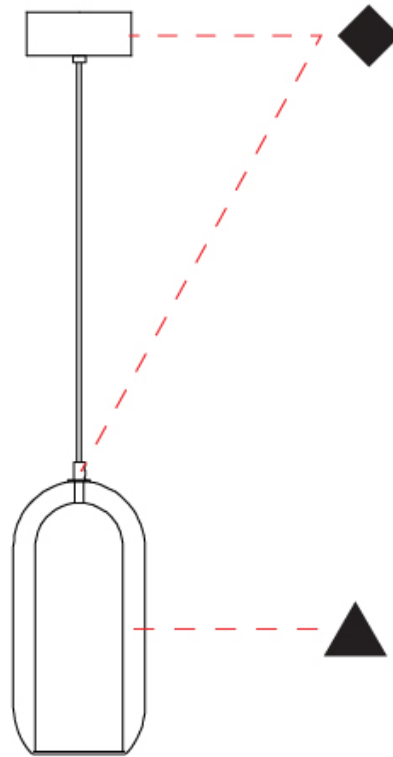

AERON MONOPOINT SUSPENSION

D141204-

PROJECT	_____
TYPE	_____
SPECIFIER	_____
QUANTITY	_____
DATE	_____

D