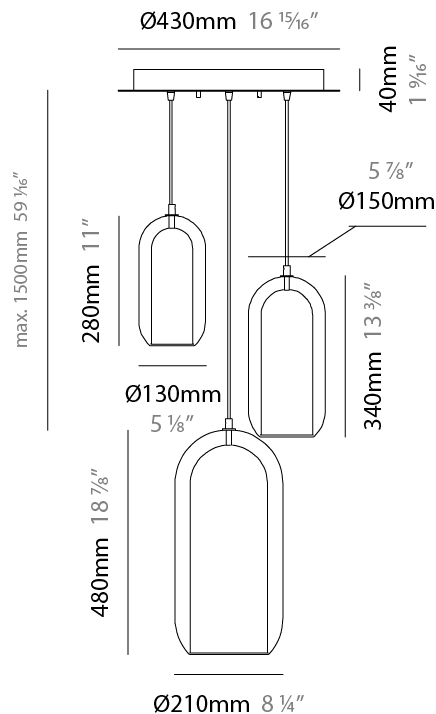

PROJECT	
TYPE	
SPECIFIER	
QUANTITY	
DATE	

AERON 3 LIGHT CLUSTER SUSPENSION

D141212-

base number   Finish   Finish
Options   Options

1. To build a product code in our configurator select the specify button on the base model # product page
2. To build a manual product code on this datasheet choose from the options listed below in blue font and add the suffix to the base model #

GENERAL

Series: Aeron
Subseries: Aeron 3 Light Cluster
Partner: Cangini & Tucci
Division: Design
Installation: Suspension
Product Type: Pendant
Mounting Location: Ceiling

PHYSICAL

Shape: Cylinder
Diameter (mm): 540
Diameter (in): 21 1/4
Height (mm): 210
Height (in): 8 3/4
Max. Overall Height (mm): 1710
Max. Overall Height (in): 67 5/16
Weight (kg): 6.830
Weight (lbs): 15.06
Fixture Finish: [AMB](#) / [GRN](#) / [PNK](#) / [RUB](#) / [SKB](#) / [SMK](#) / [TOB](#) / [TRA](#) / [SWH](#)
Holder Finish: [CHR](#) / [SGD](#) / [SBK](#)
Fixture Material: Glass / Metal
Primary Material: Glass - Borosilicate
Cable Details: 1500mm / 59 1/16" - Transparent

ELECTRICAL

Number of Lamps: 2 + 1
Lamp Type: LED Retrofit
Bulb Included: Bulb Not Included
Max. Wattage Per Lamp (W): 8 + 4
Lamp Base: E26 + E12
Input Voltage (V): 120

LED

OPTICAL

RATINGS AND CERTIFICATIONS

Certified By: Certified for North American Standards
IP rating: IP20