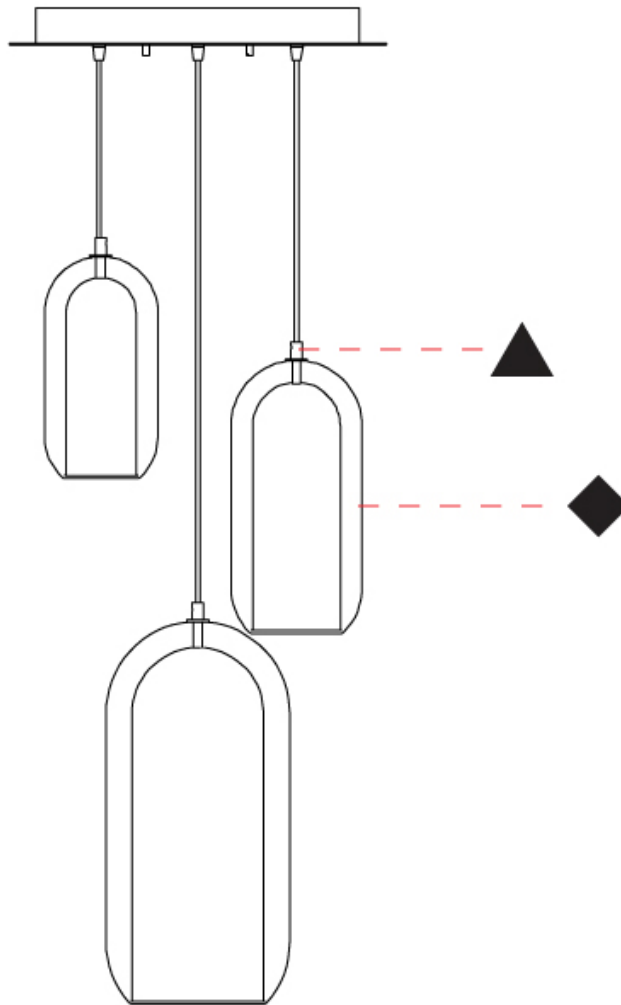

AERON 3 LIGHT CLUSTER SUSPENSION

D141212-

PROJECT	_____
TYPE	_____
SPECIFIER	_____
QUANTITY	_____
DATE	_____

D