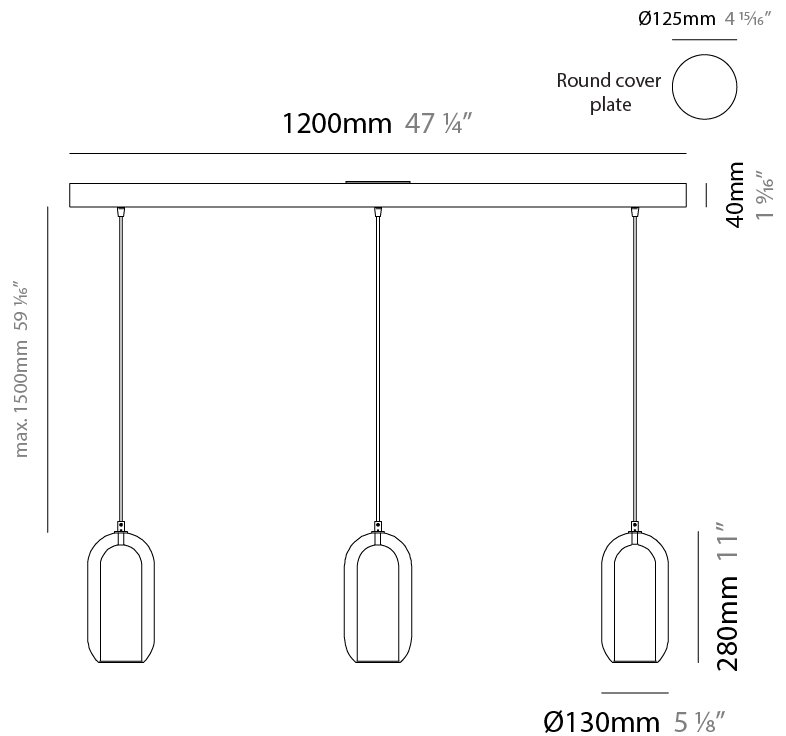

PROJECT	
TYPE	
SPECIFIER	
QUANTITY	
DATE	

AERON 3 LIGHT LINEAR SUSPENSION

D141211-

base number	Finish Options	Finish Options

1. To build a product code in our configurator select the specify button on the base model # product page
2. To build a manual product code on this datasheet choose from the options listed below in blue font and add the suffix to the base model #

GENERAL

Series: Aeron
Subseries: Aeron 3 Light Linear
Partner: Cangini & Tucci
Division: Design
Installation: Suspension
Product Type: Pendant
Mounting Location: Ceiling

PHYSICAL

Shape: Cylinder
Diameter (mm): 130
Diameter (in): 5 1/8
Length (mm): 1200
Length (in): 47 1/4
Height (mm): 130
Height (in): 5 1/8
Max. Overall Height (mm): 1630
Max. Overall Height (in): 63 3/16
Weight (kg): 2.800
Weight (lbs): 6.18
Fixture Finish: AMB / GRN / PNK / RUB / SKB / SMK / TOB / TRA / SWH
Holder Finish: CHR / SGD / SBK
Fixture Material: Glass / Metal
Primary Material: Glass - Borosilicate
Cable Details: 1500mm / 59 1/16" - Transparent

ELECTRICAL

Number of Lamps: 3
Lamp Type: LED Retrofit
Bulb Included: Bulb Not Included
Max. Wattage Per Lamp (W): 4
Lamp Base: E12
Input Voltage (V): 120

LED

OPTICAL

RATINGS AND CERTIFICATIONS

Certified By: Certified for North American Standards
IP rating: IP20