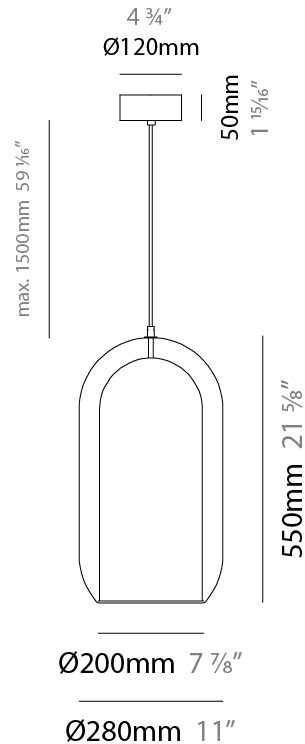

PROJECT	_____
TYPE	_____
SPECIFIER	_____
QUANTITY	_____
DATE	_____

AERON MONOPOINT SUSPENSION

D141206-

base number   Finish Options   -   Finish Options

1. To build a product code in our configurator select the specify button on the base model # product page
2. To build a manual product code on this datasheet choose from the options listed below in blue font and add the suffix to the base model #

GENERAL

Series: Aeron
Subseries: Aeron Monopoint
Partner: Cangini & Tucci
Division: Design
Installation: Suspension
Product Type: Pendant
Mounting Location: Ceiling

PHYSICAL

Shape: Cylinder
Diameter (mm): 280
Diameter (in): 11
Height (mm): 550
Height (in): 21 ⁵/₈
Max. Overall Height (mm): 2050
Max. Overall Height (in): 80 ¹¹/₁₆
Weight (kg): 3.570
Weight (lbs): 7.87
[Fixture Finish: AMB / GRN / PNK / RUB / SKB / SMK / TOB / TRA / SWH](#)
Holder Finish: CHR / SGD / SBK
Fixture Material: Glass / Metal
Primary Material: Glass - Borosilicate
Cable Details: 1500mm / 59 1/16" - Transparent

ELECTRICAL

Number of Lamps: 1
Lamp Type: LED Retrofit
Bulb Included: Bulb Not Included
Max. Wattage Per Lamp (W): 8
Lamp Base: E26
Input Voltage (V): 120
Upon Request: GU24 / 277Vac

LED

OPTICAL

RATINGS AND CERTIFICATIONS

Certified By: Certified for North American Standards
IP rating: IP20