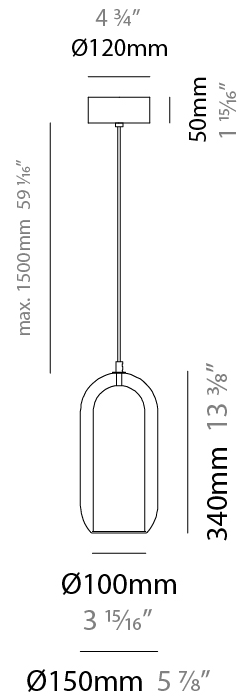

PROJECT	_____
TYPE	_____
SPECIFIER	_____
QUANTITY	_____
DATE	_____

AERON MONOPOINT SUSPENSION

D141204-

base number   Finish Options   -   Finish Options

1. To build a product code in our configurator select the specify button on the base model # product page
2. To build a manual product code on this datasheet choose from the options listed below in blue font and add the suffix to the base model #

GENERAL

Series: Aeron
Subseries: Aeron Monopoint
Partner: Cangini & Tucci
Division: Design
Installation: Suspension
Product Type: Pendant
Mounting Location: Ceiling

PHYSICAL

Shape: Cylinder
Diameter (mm): 150
Diameter (in): 5 7/8
Height (mm): 340
Height (in): 13 3/8
Max. Overall Height (mm): 1830
Max. Overall Height (in): 72 1/16
Weight (kg): 1.356
Weight (lbs): 2.99
Fixture Finish: [AMB](#) / [GRN](#) / [PNK](#) / [RUB](#) / [SKB](#) / [SMK](#) / [TOB](#) / [TRA](#) / [SWH](#)
Holder Finish: [CHR](#) / [SGD](#) / [SBK](#)
Fixture Material: Glass / Metal
Primary Material: Glass - Borosilicate
Cable Details: Transparent

ELECTRICAL

Number of Lamps: 1
Lamp Type: LED Retrofit
Bulb Included: Bulb Not Included
Max. Wattage Per Lamp (W): 8
Lamp Base: E26
Input Voltage (V): 120
Upon Request: GU24 / 277Vac

LED

OPTICAL

RATINGS AND CERTIFICATIONS

Certified By: Certified for North American Standards
IP rating: IP20