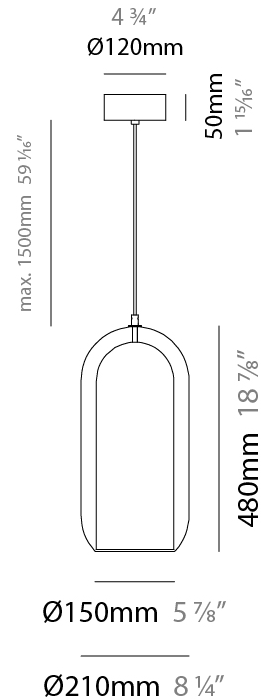

PROJECT	_____
TYPE	_____
SPECIFIER	_____
QUANTITY	_____
DATE	_____

AERON MONOPOINT SUSPENSION

D141205-

base number   Finish Options   -   Finish Options

1. To build a product code in our configurator select the specify button on the base model # product page
2. To build a manual product code on this datasheet choose from the options listed below in blue font and add the suffix to the base model #

GENERAL

Series: Aeron
Subseries: Aeron Monopoint
Partner: Cangini & Tucci
Division: Design
Installation: Suspension
Product Type: Pendant
Mounting Location: Ceiling

PHYSICAL

Shape: Cylinder
Diameter (mm): 210
Diameter (in): 8 ¼
Height (mm): 480
Height (in): 18 7/8
Max. Overall Height (mm): 1980
Max. Overall Height (in): 77 15/16
Weight (kg): 2.800
Weight (lbs): 6.17
Fixture Finish: [AMB](#) / [GRN](#) / [PNK](#) / [RUB](#) / [SKB](#) / [SMK](#) / [TOB](#) / [TRA](#) / [SWH](#)
Holder Finish: [CHR](#) / [SGD](#) / [SBK](#)
Fixture Material: Glass / Metal
Primary Material: Glass - Borosilicate
Cable Details: 1500mm / 59 1/16" - Transparent

ELECTRICAL

Number of Lamps: 1
Lamp Type: LED Retrofit
Bulb Included: Bulb Not Included
Max. Wattage Per Lamp (W): 8
Lamp Base: E26
Input Voltage (V): 120
Upon Request: GU24 / 277Vac

LED

OPTICAL

RATINGS AND CERTIFICATIONS

Certified By: Certified for North American Standards
IP rating: IP20