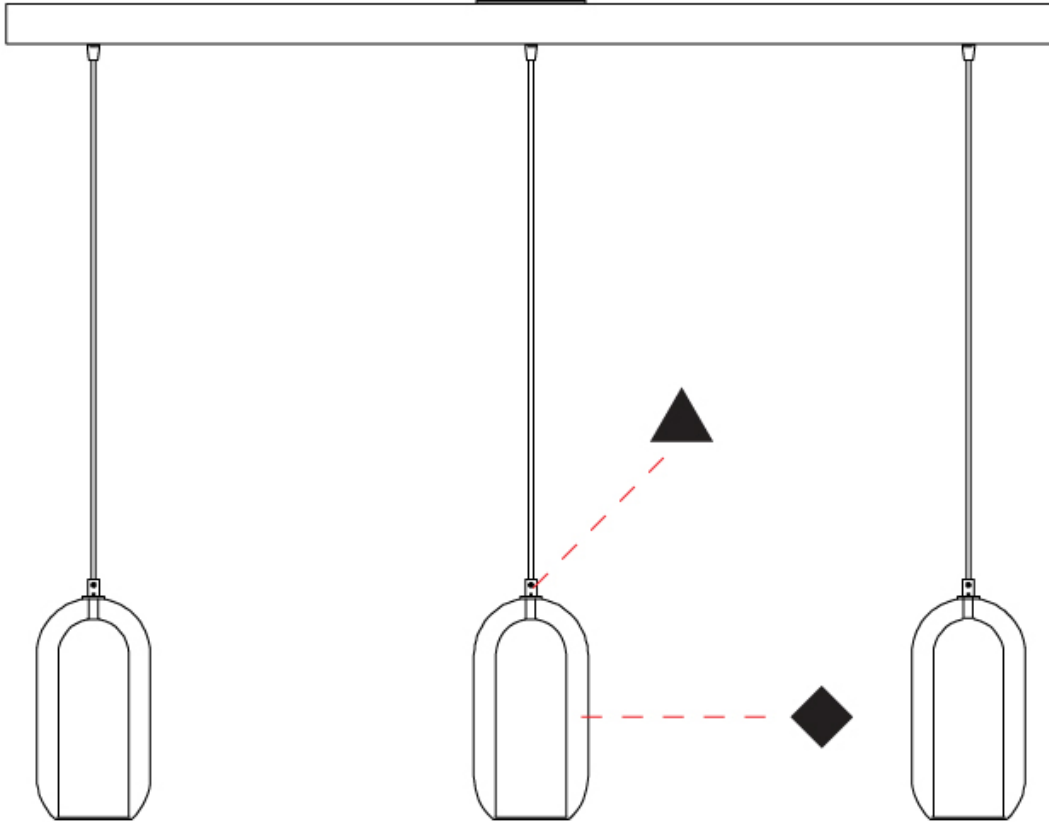

AERON 3 LIGHT LINEAR SUSPENSION

D141211-

PROJECT	_____
TYPE	_____
SPECIFIER	_____
QUANTITY	_____
DATE	_____

D