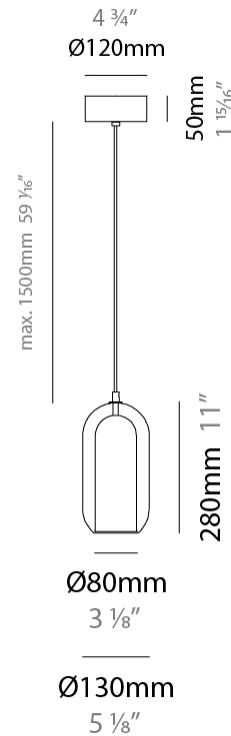

PROJECT	_____
TYPE	_____
SPECIFIER	_____
QUANTITY	_____
DATE	_____

AERON MONOPOINT SUSPENSION

D141203-

base number   Finish   Finish
Options   Options

1. To build a product code in our configurator select the specify button on the base model # product page
2. To build a manual product code on this datasheet choose from the options listed below in blue font and add the suffix to the base model #

GENERAL

Series: Aeron
Subseries: Aeron Monopoint
Partner: Cangini & Tucci
Division: Design
Installation: Suspension
Product Type: Pendant
Mounting Location: Ceiling

PHYSICAL

Shape: Cylinder
Diameter (mm): 130
Diameter (in): 5 1/8"
Height (mm): 280
Height (in): 11
Max. Overall Height (mm): 1780
Max. Overall Height (in): 70 7/16"
Weight (kg): 0.860
Weight (lbs): 1.90
Fixture Finish: [AMB](#) / [GRN](#) / [PNK](#) / [RUB](#) / [SKB](#) / [SMK](#) / [TOB](#) / [TRA](#) / [SWH](#)
Holder Finish: [CHR](#) / [SGD](#) / [SBK](#)
Fixture Material: Glass / Metal
Primary Material: Glass - Borosilicate
Cable Details: Transparent

ELECTRICAL

Number of Lamps: 1
Lamp Type: LED Retrofit
Bulb Included: Bulb Not Included
Max. Wattage Per Lamp (W): 4
Lamp Base: E12
Input Voltage (V): 120

LED

OPTICAL

RATINGS AND CERTIFICATIONS

Certified By: Certified for North American Standards
IP rating: IP20