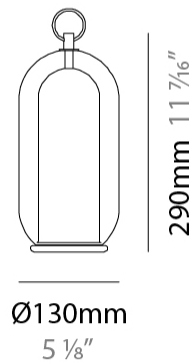

PROJECT
TYPE
SPECIFIER
QUANTITY
DATE

AERON PORTABLE

D144033-

base number	Finish Options	-	Finish Options

1. To build a product code in our configurator select the specify button on the base model # product page
2. To build a manual product code on this datasheet choose from the options listed below in blue font and add the suffix to the base model #

GENERAL

Series: Aeron
Brand: Cangiini & Tucci
Division: Design
Mounting Type: Portable
Mounting Location: Table
Subcategory: Table

PHYSICAL

Shape: Cylinder
Diameter (mm): 130
Diameter (in): 5 1/8
Height (mm): 290
Height (in): 11 7/16
Light Distribution: Omnidirectional
Weight (kg): 1.210
Weight (lbs): 2.68
Fixture Finish: AMB / GRN / PNK / RUB / SKB / SMK / TOB / TRA / SWH
Holder Finish: CHR / SGD / SBK
Fixture Material: Glass / Metal
Cable Details: Black Rubber Cable

ELECTRICAL

Number of Lamps: 1
Lamp Type: LED Retrofit
Bulb Included: Bulb Not Included
Input Voltage (V): 120

LED

OPTICAL

RATINGS AND CERTIFICATIONS

Certified By: Certified for North American Standards
IP rating: IP20