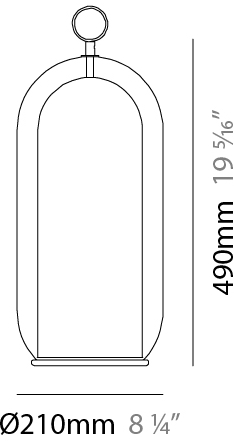

PROJECT
TYPE
SPECIFIER
QUANTITY
DATE

AERON PORTABLE

D144034- _____

base number   Finish Options   -   Finish Options

1. To build a product code in our configurator select the specify button on the base model # product page
2. To build a manual product code on this datasheet choose from the options listed below in blue font and add the suffix to the base model #

GENERAL

Series: Aeron
Brand: Cangiini & Tucci
Division: Design
Mounting Type: Portable
Mounting Location: Table
Subcategory: Table

PHYSICAL

Shape: Cylinder
Diameter (mm): 210
Diameter (in): 8 1/4
Height (mm): 490
Height (in): 19 5/16
Light Distribution: Omnidirectional
Weight (kg): 4.000
Weight (lbs): 8.82
Fixture Finish: [AMB](#) / [GRN](#) / [PNK](#) / [RUB](#) / [SKB](#) / [SMK](#) / [TOB](#) / [TRA](#) / [SWH](#)
Holder Finish: [CHR](#) / [SGD](#) / [SBK](#)
Fixture Material: Glass / Metal
Cable Details: Black Rubber Cable

ELECTRICAL

Number of Lamps: 1
Lamp Type: LED Retrofit
Bulb Included: Bulb Not Included
Input Voltage (V): 120

LED

OPTICAL

RATINGS AND CERTIFICATIONS

Certified By: Certified for North American Standards
IP rating: IP20