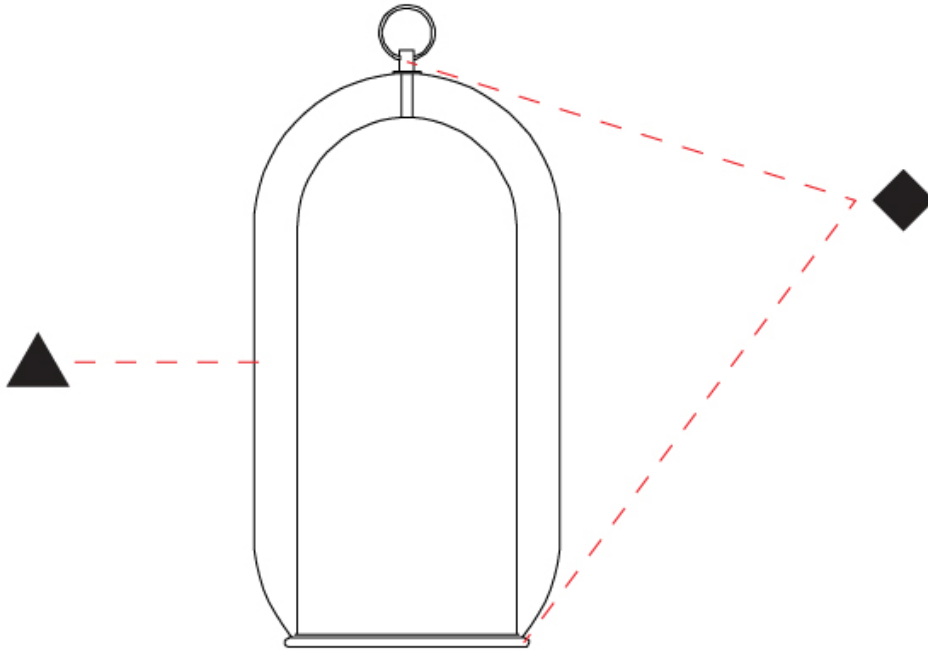

AERON PORTABLE

D144035-

PROJECT

TYPE

SPECIFIER

QUANTITY

DATE

D