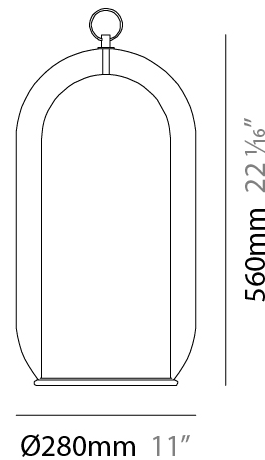

PROJECT
TYPE
SPECIFIER
QUANTITY
DATE

AERON PORTABLE

D144035-

base number	Finish Options	Finish Options

1. To build a product code in our configurator select the specify button on the base model # product page
2. To build a manual product code on this datasheet choose from the options listed below in blue font and add the suffix to the base model #

GENERAL

Series: Aeron
Brand: Cangini & Tucci
Division: Design
Mounting Type: Portable
Mounting Location: Table
Subcategory: Table

PHYSICAL

Shape: Cylinder
Diameter (mm): 280
Diameter (in): 11
Height (mm): 560
Height (in): 22 1/4
Light Distribution: Omnidirectional
Weight (kg): 5.670
Weight (lbs): 12.50
Fixture Finish: AMB / GRN / PNK / RUB / SKB / SMK / TOB / TRA / SWH
Holder Finish: CHR / SGD / SBK
Fixture Material: Glass / Metal
Cable Details: Black Rubber Cable

ELECTRICAL

Number of Lamps: 1
Lamp Type: LED Retrofit
Bulb Included: Bulb Not Included
Input Voltage (V): 120

LED

OPTICAL

RATINGS AND CERTIFICATIONS

Certified By: Certified for North American Standards
IP rating: IP20