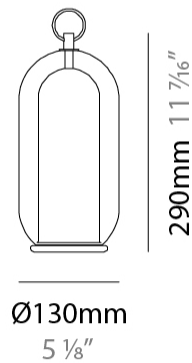

PROJECT
TYPE
SPECIFIER
QUANTITY
DATE

AERON PORTABLE

D144033-

base number	Finish	Finish
	Options	Options

1. To build a product code in our configurator select the specify button on the base model # product page
2. To build a manual product code on this datasheet choose from the options listed below in blue font and add the suffix to the base model #

GENERAL

Series: Aeron
Brand: Cangiini & Tucci
Division: Design
Mounting Type: Portable
Mounting Location: Table
Subcategory: Table

PHYSICAL

Shape: Cylinder
Diameter (mm): 130
Diameter (in): 5 1/8
Height (mm): 290
Height (in): 11 7/16
Light Distribution: Omnidirectional
Weight (kg): 1.210
Weight (lbs): 2.68
Fixture Finish: AMB / GRN / PNK / RUB / SKB / SMK / TOB / TRA
Holder Finish: CHR / SGD / SBK
Fixture Material: Glass / Metal
Cable Details: Black Rubber Cable

ELECTRICAL

Number of Lamps: 1
Lamp Type: LED Retrofit
Bulb Included: Bulb Not Included
Input Voltage (V): 120

LED

OPTICAL

RATINGS AND CERTIFICATIONS

Certified By: Certified for North American Standards
IP rating: IP20