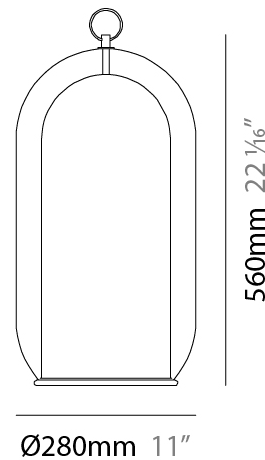

PROJECT
TYPE
SPECIFIER
QUANTITY
DATE

AERON PORTABLE

D144035- _____ - _____
base number   Finish   Finish
                         Options   Options

1. To build a product code in our configurator select the specify button on the base model # product page
2. To build a manual product code on this datasheet choose from the options listed below in blue font and add the suffix to the base model #

GENERAL

Series: Aeron
Brand: Cangini & Tucci
Division: Design
Mounting Type: Portable
Mounting Location: Table
Subcategory: Table

PHYSICAL

Shape: Cylinder
Diameter (mm): 280
Diameter (in): 11
Height (mm): 560
Height (in): 22 1/16
Light Distribution: Omnidirectional
Weight (kg): 5.670
Weight (lbs): 12.50
Fixture Finish: [AMB](#) / [GRN](#) / [PNK](#) / [RUB](#) / [SKB](#) / [SMK](#) / [TOB](#) / [TRA](#)
Holder Finish: [CHR](#) / [SGD](#) / [SBK](#)
Fixture Material: Glass / Metal
Cable Details: Black Rubber Cable

ELECTRICAL

Number of Lamps: 1
Lamp Type: LED Retrofit
Bulb Included: Bulb Not Included
Input Voltage (V): 120

LED

OPTICAL

RATINGS AND CERTIFICATIONS

Certified By: Certified for North American Standards
IP rating: IP20