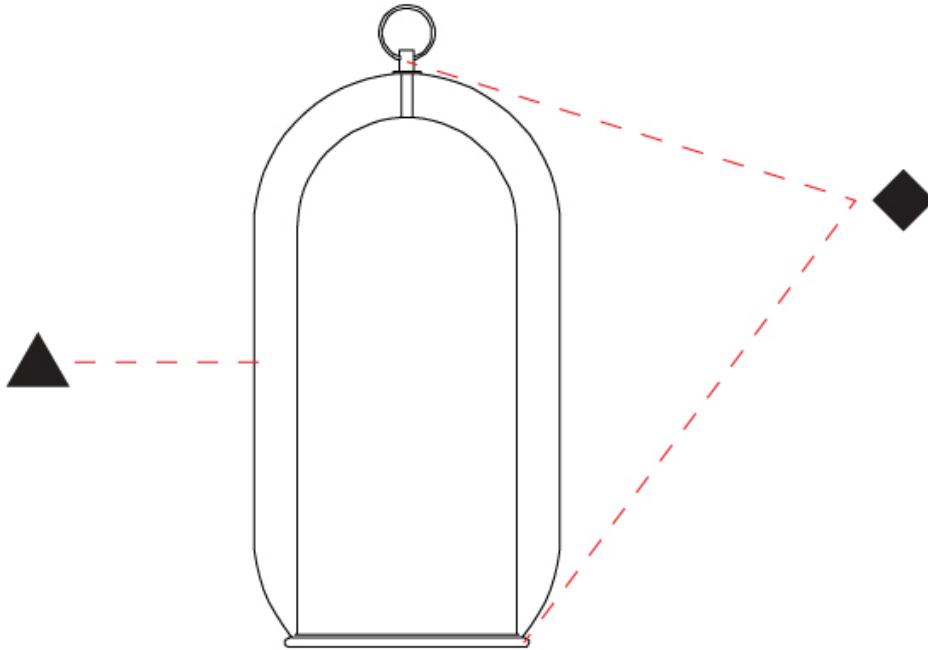

D144035-

PROJECT

TYPE

SPECIFIER

QUANTITY

DATE

D