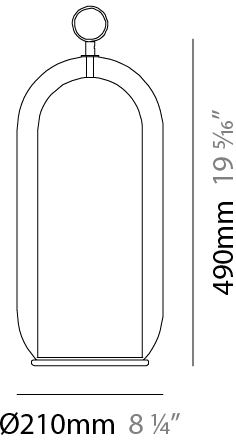

PROJECT
TYPE
SPECIFIER
QUANTITY
DATE

AERON PORTABLE

D144034- _____
base number   Finish Options   Finish Options

1. To build a product code in our configurator select the specify button on the base model # product page
2. To build a manual product code on this datasheet choose from the options listed below in blue font and add the suffix to the base model #

GENERAL

Series: Aeron
Brand: Cangiini & Tucci
Division: Design
Mounting Type: Portable
Mounting Location: Table
Subcategory: Table

PHYSICAL

Shape: Cylinder
Diameter (mm): 210
Diameter (in): 8 ¼
Height (mm): 490
Height (in): 19 5/16
Light Distribution: Omnidirectional
Weight (kg): 4.000
Weight (lbs): 8.82
Fixture Finish: [AMB](#) / [GRN](#) / [PNK](#) / [RUB](#) / [SKB](#) / [SMK](#) / [TOB](#) / [TRA](#)
Holder Finish: [CHR](#) / [SGD](#) / [SBK](#)
Fixture Material: Glass / Metal
Cable Details: Black Rubber Cable

ELECTRICAL

Number of Lamps: 1
Lamp Type: LED Retrofit
Bulb Included: Bulb Not Included
Input Voltage (V): 120

LED

OPTICAL

RATINGS AND CERTIFICATIONS

Certified By: Certified for North American Standards
IP rating: IP20