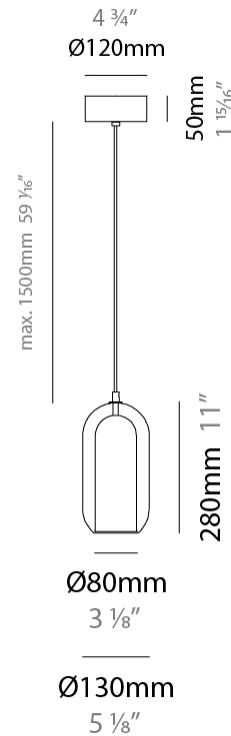

PROJECT	_____
TYPE	_____
SPECIFIER	_____
QUANTITY	_____
DATE	_____

AERON MONOPOINT SUSPENSION

D141203-

base number	Finish	Finish
	Options	Options

1. To build a product code in our configurator select the specify button on the base model # product page
2. To build a manual product code on this datasheet choose from the options listed below in blue font and add the suffix to the base model #

GENERAL

Series: Aeron
Subseries: Aeron Monopoint
Partner: Cangini & Tucci
Division: Design
Installation: Suspension
Product Type: Pendant
Mounting Location: Ceiling

PHYSICAL

Shape: Cylinder
Diameter (mm): 130
Diameter (in): 5 1/8
Height (mm): 280
Height (in): 11
Max. Overall Height (mm): 1780
Max. Overall Height (in): 70 1/16
Weight (kg): 0.860
Weight (lbs): 1.90
Fixture Finish: AMB / GRN / PNK / RUB / SKB / SMK / TOB / TRA / SWH
Holder Finish: CHR / SGD / SBK
Fixture Material: Glass / Metal
Primary Material: Glass - Borosilicate
Cable Details: Transparent

ELECTRICAL

Number of Lamps: 1
Lamp Type: LED Retrofit
Bulb Included: Bulb Not Included
Max. Wattage Per Lamp (W): 4
Lamp Base: E12
Input Voltage (V): 120

LED

OPTICAL

RATINGS AND CERTIFICATIONS

Certified By: Certified for North American Standards
IP rating: IP20