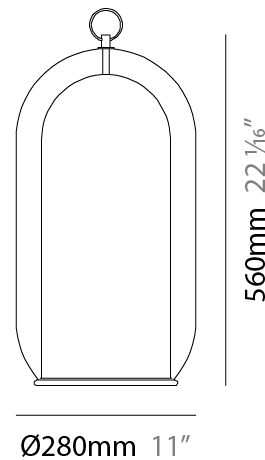

PROJECT	_____
TYPE	_____
SPECIFIER	_____
QUANTITY	_____
DATE	_____

AERON PORTABLE

D144035-

base number	Finish	Finish
	Options	Options

1. To build a product code in our configurator select the specify button on the base model # product page
2. To build a manual product code on this datasheet choose from the options listed below in blue font and add the suffix to the base model #

GENERAL

Series: Aeron
Partner: Cangiini & Tucci
Division: Design
Installation: Portable
Product Type: Table
Mounting Location: Table

PHYSICAL

Shape: Cylinder
Diameter (mm): 280
Diameter (in): 11
Height (mm): 560
Height (in): 22 1/16
Weight (kg): 5.670
Weight (lbs): 12.50
Fixture Finish: AMB / GRN / SKB / SMK / TOB / TRA
Holder Finish: CHR / SGD / SBK
Fixture Material: Glass / Metal
Primary Material: Glass - Borosilicate
Cable Details: Transparent

ELECTRICAL

Number of Lamps: 1
Lamp Type: LED Retrofit
Bulb Included: Bulb Not Included
Input Voltage (V): 120

LED

OPTICAL

RATINGS AND CERTIFICATIONS

Certified By: Certified for North American Standards
IP rating: IP20