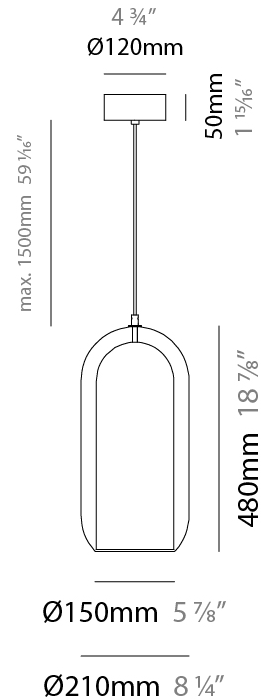

AERON MONOPOINT SUSPENSION

D141205-

base number   Finish Options   Finish Options   Finish Options

1. To build a product code in our configurator select the specify button on the base model # product page
2. To build a manual product code on this datasheet choose from the options listed below in blue font and add the suffix to the base model #

GENERAL

Series: Aeron
Subseries: Aeron Monopoint
Partner: Cangini & Tucci
Division: Design
Installation: Suspension
Product Type: Pendant
Mounting Location: Ceiling

PHYSICAL

Shape: Cylinder
Diameter (mm): 210
Diameter (in): 8 ¼
Height (mm): 480
Height (in): 18 7/8
Max. Overall Height (mm): 1980
Max. Overall Height (in): 77 15/16
Weight (kg): 2.800
Weight (lbs): 6.17
Fixture Finish: [AMB](#) / [GRN](#) / [SKB](#) / [SMK](#) / [TOB](#) / [TRA](#)
Holder Finish: [CHR](#) / [SGD](#) / [SBK](#)
Accent Finish: [CHR](#) / [BCR](#) / [SGD](#) / [SBK](#) / [MBK](#) / [SRG](#) / [MWH](#)
Fixture Material: Glass / Metal
Primary Material: Glass - Borosilicate
Cable Details: 1500mm / 59 1/16" - Transparent

ELECTRICAL

Number of Lamps: 1
Lamp Type: LED Retrofit
Bulb Included: Bulb Not Included
Max. Wattage Per Lamp (W): 8
Lamp Base: E26
Input Voltage (V): 120
Upon Request: GU24 / 277Vac

LED

OPTICAL

RATINGS AND CERTIFICATIONS

Certified By: Certified for North American Standards
IP rating: IP20

PROJECT
TYPE
SPECIFIER
QUANTITY
DATE