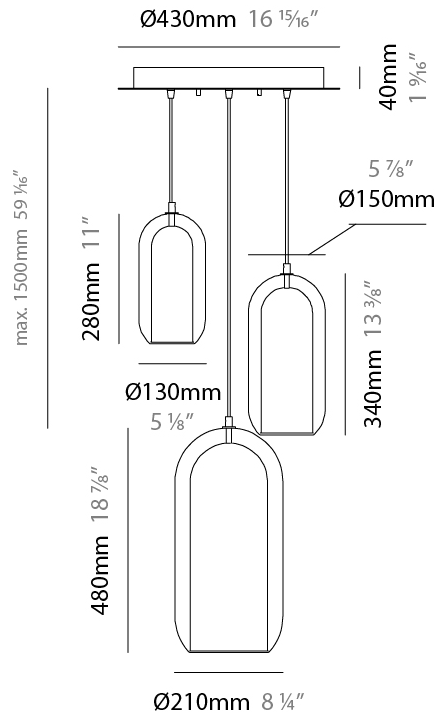

PROJECT	
TYPE	
SPECIFIER	
QUANTITY	
DATE	

AERON 3 LIGHT CLUSTER SUSPENSION

D141212-

base number	Finish Options	Finish Options	Finish Options

1. To build a product code in our configurator select the specify button on the base model # product page
2. To build a manual product code on this datasheet choose from the options listed below in blue font and add the suffix to the base model #

GENERAL

Series: Aeron
Subseries: Aeron 3 Light Cluster
Partner: Cangini & Tucci
Division: Design
Installation: Suspension
Product Type: Pendant
Mounting Location: Ceiling

PHYSICAL

Shape: Cylinder
Diameter (mm): 540
Diameter (in): 21 1/4
Height (mm): 210
Height (in): 8 3/4
Max. Overall Height (mm): 1710
Max. Overall Height (in): 67 5/16
Weight (kg): 6.830
Weight (lbs): 15.06
Fixture Finish: AMB / GRN / SKB / SMK / TOB / TRA
Holder Finish: CHR / SGD / SBK
Accent Finish: BCR / CHR / MBK / MWH
Fixture Material: Glass / Metal
Primary Material: Glass - Borosilicate
Cable Details: 1500mm / 59 1/16" - Transparent

ELECTRICAL

Number of Lamps: 2 + 1
Lamp Type: LED Retrofit
Bulb Included: Bulb Not Included
Max. Wattage Per Lamp (W): 8 + 4
Lamp Base: E26 + E12
Input Voltage (V): 120

LED

OPTICAL

RATINGS AND CERTIFICATIONS

Certified By: Certified for North American Standards
IP rating: IP20