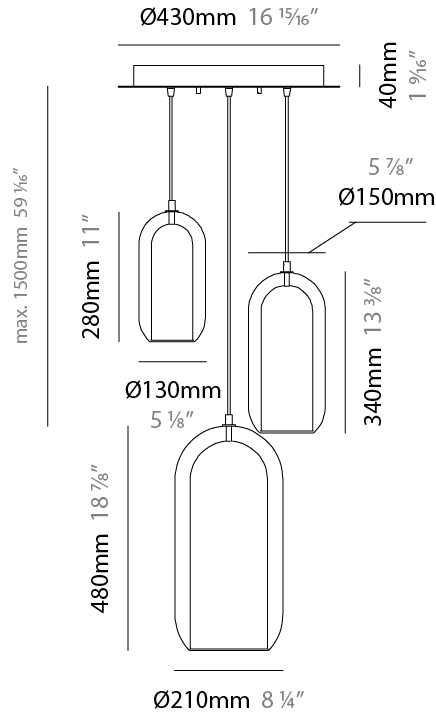

PROJECT	_____
TYPE	_____
SPECIFIER	_____
QUANTITY	_____
DATE	_____

AERON 3 LIGHT CLUSTER SUSPENSION

D141212-

base number   Finish   Finish
Options   Options

1. To build a product code in our configurator select the specify button on the base model # product page
2. To build a manual product code on this datasheet choose from the options listed below in blue font and add the suffix to the base model #

GENERAL

Series: Aeron
Subseries: Aeron 3 Light Cluster
Partner: Cangini & Tucci
Division: Design
Installation: Suspension
Product Type: Pendant
Mounting Location: Ceiling

PHYSICAL

Shape: Cylinder
Diameter (mm): 540
Diameter (in): 21 1/4
Height (mm): 210
Height (in): 8 3/4
Max. Overall Height (mm): 1710
Max. Overall Height (in): 67 5/16
Weight (kg): 6.830
Weight (lbs): 15.06
Fixture Finish: [AMB](#) / [GRN](#) / [PNK](#) / [RUB](#) / [SKB](#) / [SMK](#) / [TOB](#) / [TRA](#) / [SWH](#)
Holder Finish: [CHR](#) / [SGD](#) / [SBK](#)
Fixture Material: Glass / Metal
Primary Material: Glass - Borosilicate
Cable Details: 1500mm / 59 1/16" - Transparent

ELECTRICAL

Number of Lamps: 2 + 1
Lamp Type: LED Retrofit
Bulb Included: Bulb Not Included
Max. Wattage Per Lamp (W): 8 + 4
Lamp Base: E26 + E12
Input Voltage (V): 120

LED

OPTICAL

RATINGS AND CERTIFICATIONS

Certified By: Certified for North American Standards
IP rating: IP20