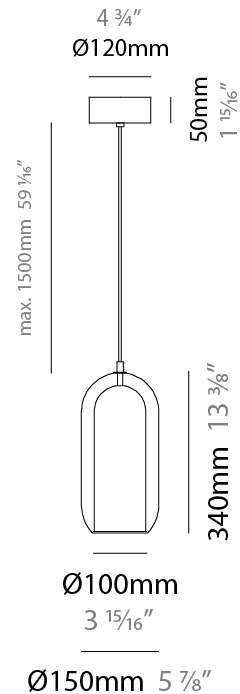

AERON MONOPOINT SUSPENSION

D141204-

base number   Finish   Finish
Options   Options

1. To build a product code in our configurator select the specify button on the base model # product page
2. To build a manual product code on this datasheet choose from the options listed below in blue font and add the suffix to the base model #

GENERAL

Series: Aeron
Subseries: Aeron Monopoint
Partner: Cangini & Tucci
Division: Design
Installation: Suspension
Product Type: Pendant
Mounting Location: Ceiling

PHYSICAL

Shape: Cylinder
Diameter (mm): 150
Diameter (in): 5 ⁷/₈
Height (mm): 340
Height (in): 13 ³/₈
Max. Overall Height (mm): 1830
Max. Overall Height (in): 72 ⁷/₁₆
Weight (kg): 1.356
Weight (lbs): 2.99
Fixture Finish: [AMB](#) / [GRN](#) / [PNK](#) / [RUB](#) / [SKB](#) / [SMK](#) / [TOB](#) / [TRA](#) / [SWH](#)
Holder Finish: [CHR](#) / [SGD](#) / [SBK](#)
Fixture Material: Glass / Metal
Primary Material: Glass - Borosilicate
Cable Details: Transparent

ELECTRICAL

Number of Lamps: 1
Lamp Type: LED Retrofit
Bulb Included: Bulb Not Included
Max. Wattage Per Lamp (W): 8
Lamp Base: E26
Input Voltage (V): 120
Upon Request: GU24 / 277Vac

LED

OPTICAL

RATINGS AND CERTIFICATIONS

Certified By: Certified for North American Standards
IP rating: IP20

PROJECT
TYPE
SPECIFIER
QUANTITY
DATE