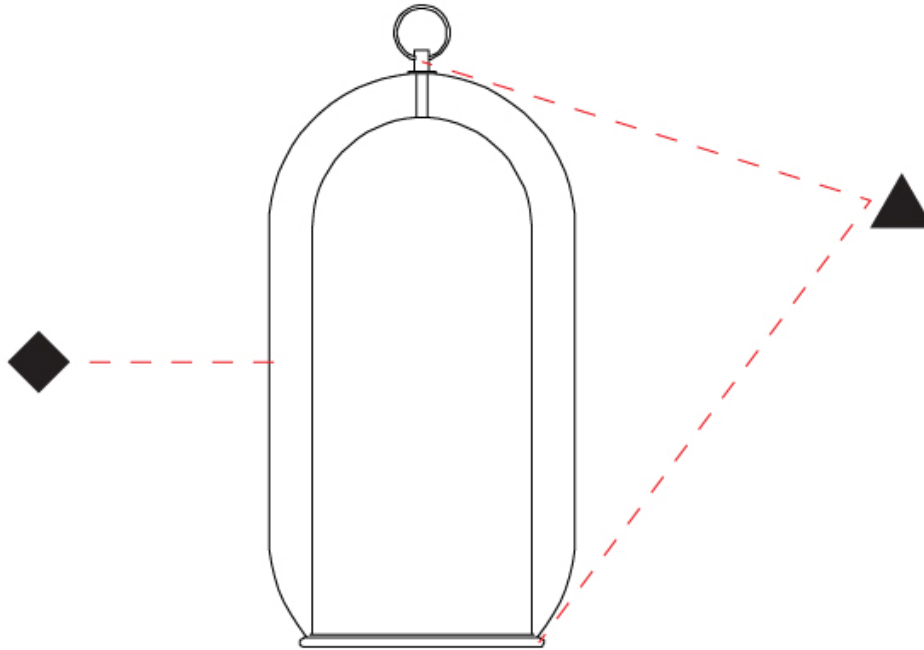

AERON PORTABLE

D144035-

PROJECT

TYPE

SPECIFIER

QUANTITY

DATE

D