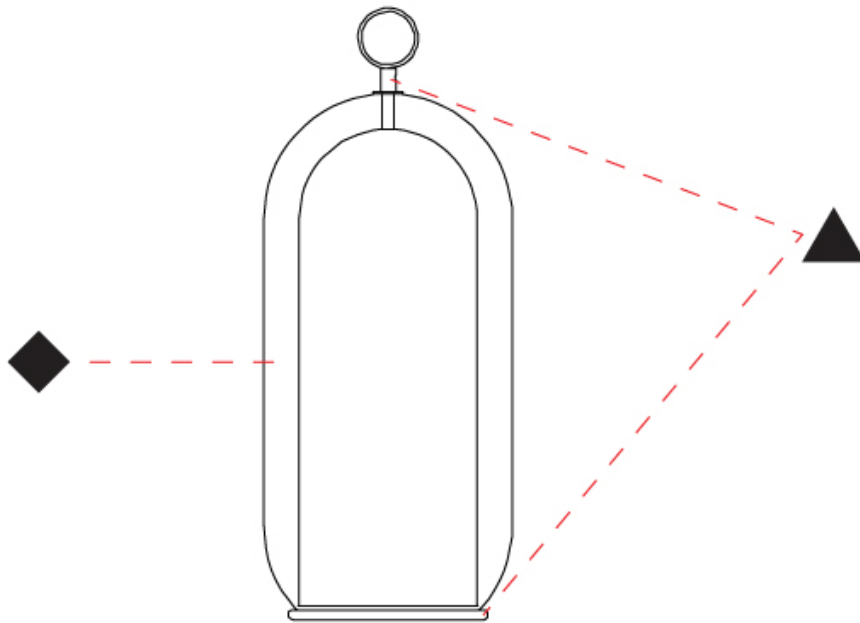

AERON PORTABLE

D144034-

PROJECT	_____
TYPE	_____
SPECIFIER	_____
QUANTITY	_____
DATE	_____

D