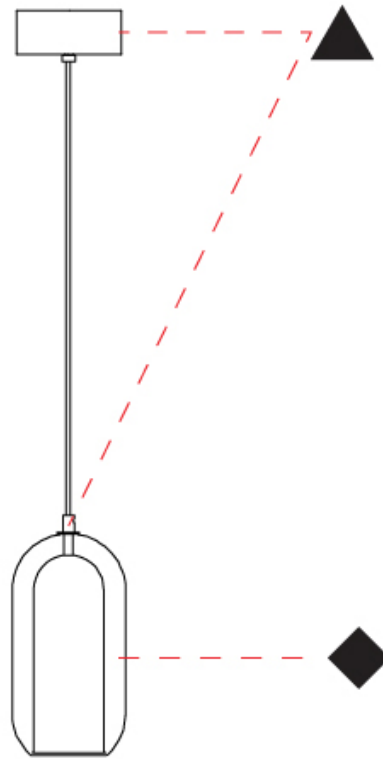

AERON MONOPOINT SUSPENSION

D141203-

PROJECT	_____
TYPE	_____
SPECIFIER	_____
QUANTITY	_____
DATE	_____

D