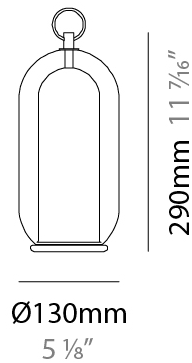

PROJECT
TYPE
SPECIFIER
QUANTITY
DATE

AERON PORTABLE

D144033- _____ - _____
base number   Finish   Finish
                         Options   Options

1. To build a product code in our configurator select the specify button on the base model # product page
2. To build a manual product code on this datasheet choose from the options listed below in blue font and add the suffix to the base model #

GENERAL

Series: Aeron
Partner: Cangiini & Tucci
Division: Design
Installation: Portable
Product Type: Table
Mounting Location: Table

PHYSICAL

Shape: Cylinder
Diameter (mm): 130
Diameter (in): 5 1/8
Height (mm): 290
Height (in): 11 7/16
Weight (kg): 1.210
Weight (lbs): 2.68
Fixture Finish: [AMB](#) / [GRN](#) / [PNK](#) / [RUB](#) / [SKB](#) / [SMK](#) / [TOB](#) / [TRA](#) / [SWH](#)
Holder Finish: [CHR](#) / [SGD](#) / [SBK](#)
Fixture Material: Glass / Metal
Primary Material: Glass - Borosilicate
Cable Details: Transparent

ELECTRICAL

Number of Lamps: 1
Lamp Type: LED Retrofit
Bulb Included: Bulb Not Included
Input Voltage (V): 120

LED

OPTICAL

RATINGS AND CERTIFICATIONS

Certified By: Certified for North American Standards
IP rating: IP20