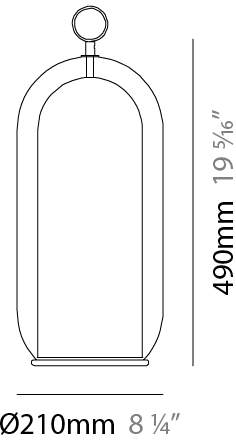

PROJECT
TYPE
SPECIFIER
QUANTITY
DATE

AERON PORTABLE

D144034- _____ - _____

base number   Finish Options   Finish Options

1. To build a product code in our configurator select the specify button on the base model # product page
2. To build a manual product code on this datasheet choose from the options listed below in blue font and add the suffix to the base model #

GENERAL

Series: Aeron
Partner: Cangani & Tucci
Division: Design
Installation: Portable
Product Type: Table
Mounting Location: Table

PHYSICAL

Shape: Cylinder
Diameter (mm): 210
Diameter (in): 8 1/4
Height (mm): 490
Height (in): 19 5/16
Weight (kg): 4.000
Weight (lbs): 8.82
Fixture Finish: [AMB / GRN / SKB / SMK / TOB / TRA](#)
Holder Finish: [CHR / SGD / SBK](#)
Fixture Material: Glass / Metal
Primary Material: Glass - Borosilicate
Cable Details: Transparent

ELECTRICAL

Number of Lamps: 1
Lamp Type: LED Retrofit
Bulb Included: Bulb Not Included
Input Voltage (V): 120

LED

OPTICAL

RATINGS AND CERTIFICATIONS

Certified By: Certified for North American Standards
IP rating: IP20