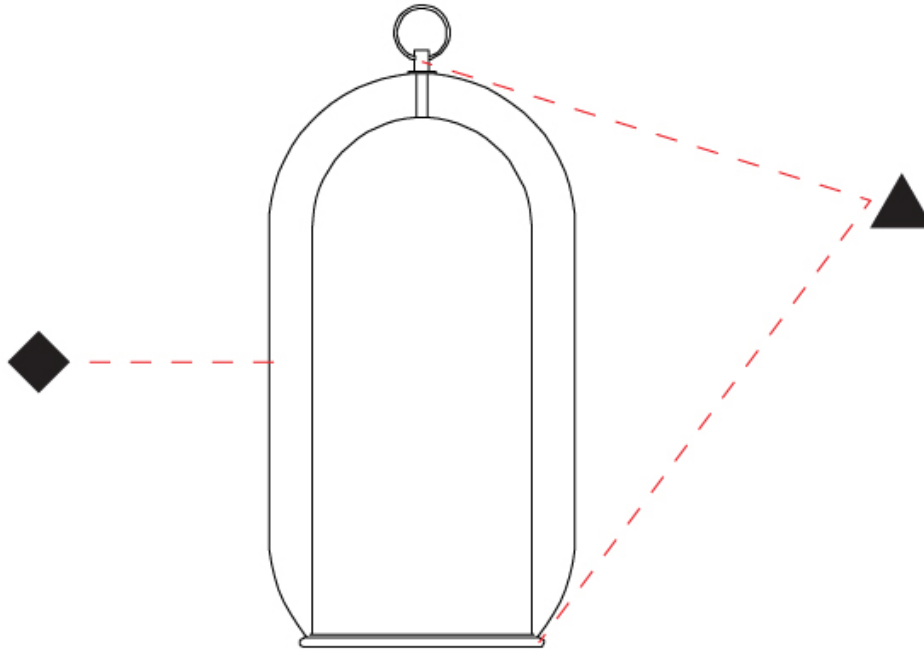

AERON PORTABLE

D144035-

PROJECT	_____
TYPE	_____
SPECIFIER	_____
QUANTITY	_____
DATE	_____

D