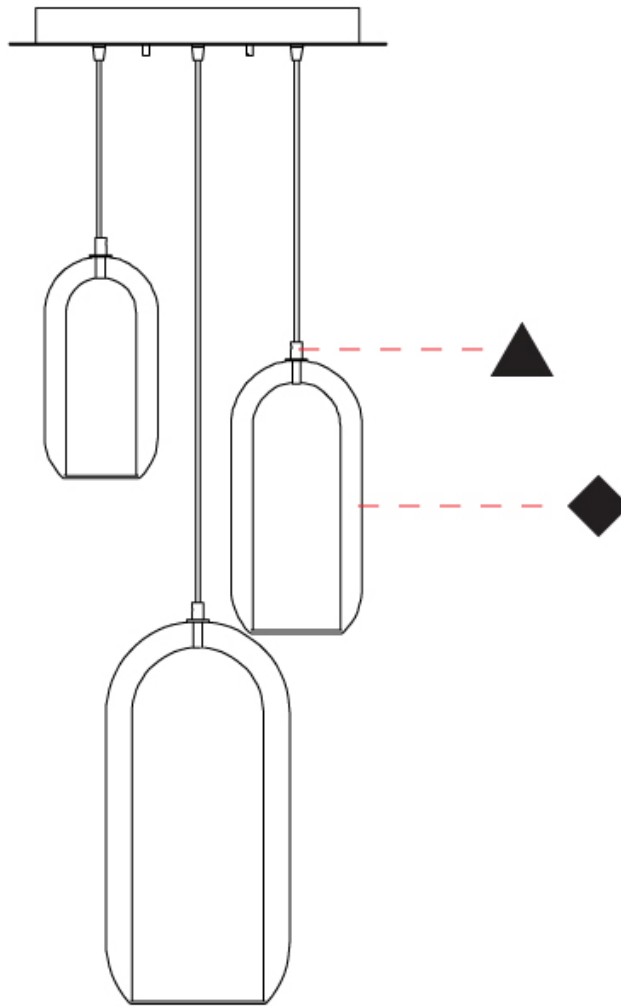

AERON 3 LIGHT CLUSTER SUSPENSION

D141212-

PROJECT	_____
TYPE	_____
SPECIFIER	_____
QUANTITY	_____
DATE	_____

D