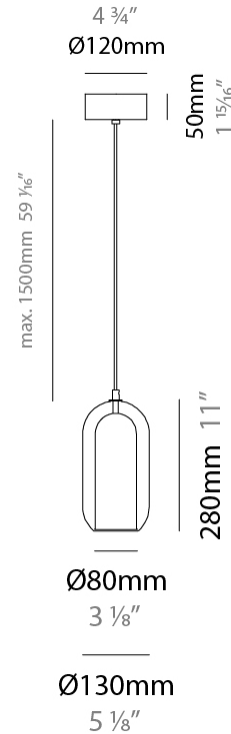

PROJECT	
TYPE	
SPECIFIER	
QUANTITY	
DATE	

AERON MONOPOINT SUSPENSION

D141203-

base number	Finish Options	Finish Options	Finish Options

1. To build a product code in our configurator select the specify button on the base model # product page
2. To build a manual product code on this datasheet choose from the options listed below in blue font and add the suffix to the base model #

GENERAL

Series: Aeron
Subseries: Aeron Monopoint
Partner: Cangini & Tucci
Division: Design
Installation: Suspension
Product Type: Pendant
Mounting Location: Ceiling

PHYSICAL

Shape: Cylinder
Diameter (mm): 130
Diameter (in): 5 1/8
Height (mm): 280
Height (in): 11
Max. Overall Height (mm): 1780
Max. Overall Height (in): 70 1/16
Weight (kg): 0.860
Weight (lbs): 1.90
Fixture Finish: AMB / GRN / SKB / SMK / TOB / TRA
Holder Finish: CHR / SGD / SBK
Accent Finish: CHR / BCR / SGD / SBK / MBK / SRG / MWH
Fixture Material: Glass / Metal
Primary Material: Glass - Borosilicate
Cable Details: Transparent

ELECTRICAL

Number of Lamps: 1
Lamp Type: LED Retrofit
Bulb Included: Bulb Not Included
Max. Wattage Per Lamp (W): 4
Lamp Base: E12
Input Voltage (V): 120

LED

OPTICAL

RATINGS AND CERTIFICATIONS

Certified By: Certified for North American Standards
IP rating: IP20