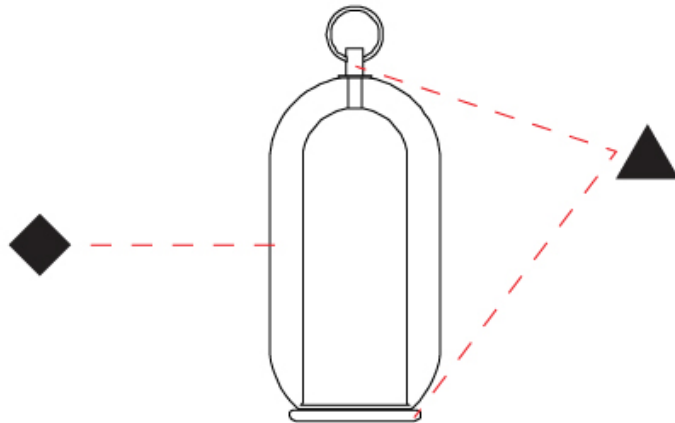

AERON PORTABLE

D144033-

PROJECT

TYPE

SPECIFIER

QUANTITY

DATE

D