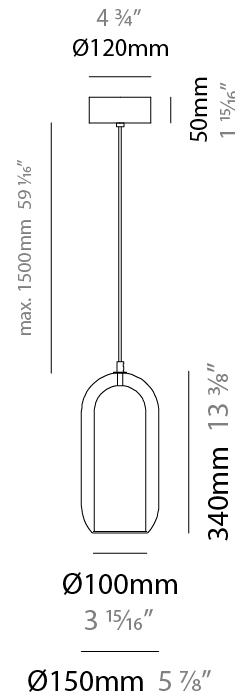

PROJECT
TYPE
SPECIFIER
QUANTITY
DATE

AERON MONOPOINT SUSPENSION

D141204-

base number	Finish Options	Finish Options	Finish Options

1. To build a product code in our configurator select the specify button on the base model # product page
2. To build a manual product code on this datasheet choose from the options listed below in blue font and add the suffix to the base model #

GENERAL

Series: Aeron
Subseries: Aeron Monopoint
Partner: Cangini & Tucci
Division: Design
Installation: Suspension
Product Type: Pendant
Mounting Location: Ceiling

PHYSICAL

Shape: Cylinder
Diameter (mm): 150
Diameter (in): 5 7/8
Height (mm): 340
Height (in): 13 3/8
Max. Overall Height (mm): 1830
Max. Overall Height (in): 72 1/16
Weight (kg): 1.356
Weight (lbs): 2.99
Fixture Finish: AMB / GRN / SKB / SMK / TOB / TRA
Holder Finish: CHR / SGD / SBK
Accent Finish: CHR / BCR / SGD / SBK / MBK / SRG / MWH
Fixture Material: Glass / Metal
Primary Material: Glass - Borosilicate
Cable Details: Transparent

ELECTRICAL

Number of Lamps: 1
Lamp Type: LED Retrofit
Bulb Included: Bulb Not Included
Max. Wattage Per Lamp (W): 8
Lamp Base: E26
Input Voltage (V): 120
Upon Request: GU24 / 277Vac

LED

OPTICAL

RATINGS AND CERTIFICATIONS

Certified By: Certified for North American Standards
IP rating: IP20