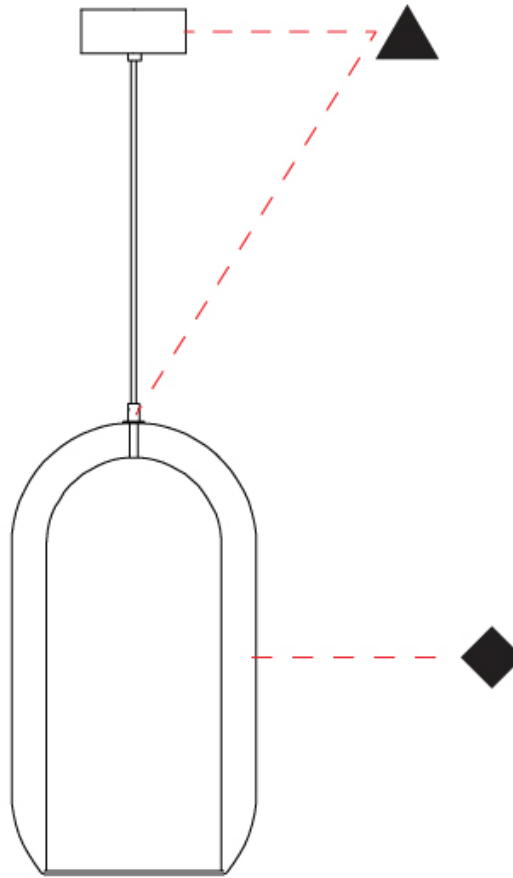

AERON MONOPOINT SUSPENSION

D141206-

PROJECT

TYPE

SPECIFIER

QUANTITY

DATE

D