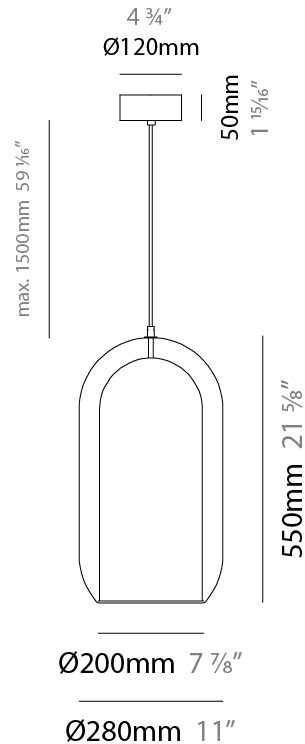

PROJECT	_____
TYPE	_____
SPECIFIER	_____
QUANTITY	_____
DATE	_____

AERON MONOPOINT SUSPENSION

D141206-

base number	Finish Options	Finish Options	Finish Options

1. To build a product code in our configurator select the specify button on the base model # product page
2. To build a manual product code on this datasheet choose from the options listed below in blue font and add the suffix to the base model #

GENERAL

Series: Aeron
Subseries: Aeron Monopoint
Partner: Cangini & Tucci
Division: Design
Installation: Suspension
Product Type: Pendant
Mounting Location: Ceiling

PHYSICAL

Shape: Cylinder
Diameter (mm): 280
Diameter (in): 11
Height (mm): 550
Height (in): 21 ⁵/₈
Max. Overall Height (mm): 2050
Max. Overall Height (in): 80 ¹¹/₁₆
Weight (kg): 3.570
Weight (lbs): 7.87
Fixture Finish: AMB / GRN / SKB / SMK / TOB / TRA
Holder Finish: CHR / SGD / SBK
Accent Finish: CHR / BCR / SGD / SBK / MBK / SRG / MWH
Fixture Material: Glass / Metal
Primary Material: Glass - Borosilicate
Cable Details: 1500mm / 59 1/16" - Transparent

ELECTRICAL

Number of Lamps: 1
Lamp Type: LED Retrofit
Bulb Included: Bulb Not Included
Max. Wattage Per Lamp (W): 8
Lamp Base: E26
Input Voltage (V): 120
Upon Request: GU24 / 277Vac

LED

OPTICAL

RATINGS AND CERTIFICATIONS

Certified By: Certified for North American Standards
IP rating: IP20