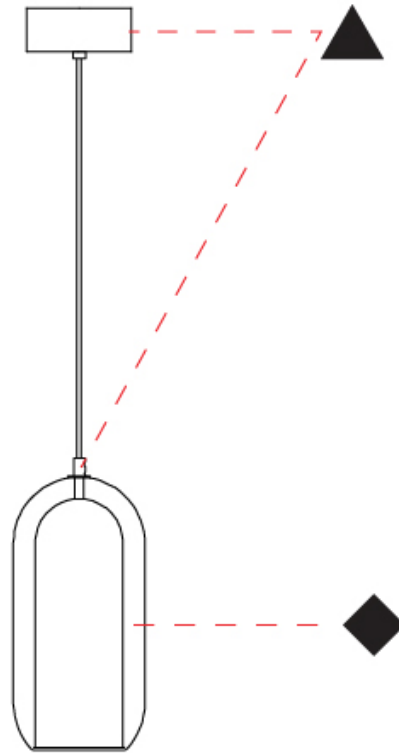

AERON MONOPOINT SUSPENSION

D141204-

PROJECT
TYPE
SPECIFIER
QUANTITY
DATE

D