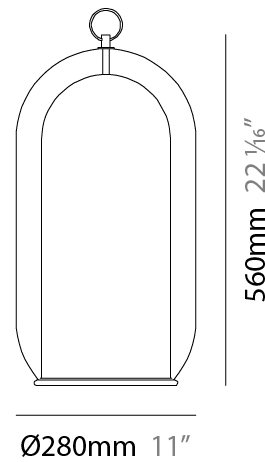

PROJECT	_____
TYPE	_____
SPECIFIER	_____
QUANTITY	_____
DATE	_____

AERON PORTABLE

D144035-

base number	Finish	Finish
	Options	Options

1. To build a product code in our configurator select the specify button on the base model # product page
2. To build a manual product code on this datasheet choose from the options listed below in blue font and add the suffix to the base model #

GENERAL

Series: Aeron
Partner: Cangiini & Tucci
Division: Design
Installation: Portable
Product Type: Table
Mounting Location: Table

PHYSICAL

Shape: Cylinder
Diameter (mm): 280
Diameter (in): 11
Height (mm): 560
Height (in): 22 1/16
Weight (kg): 5.670
Weight (lbs): 12.50
Fixture Finish: AMB / GRN / PNK / RUB / SKB / SMK / TOB / TRA / SWH
Holder Finish: CHR / SGD / SBK
Fixture Material: Glass / Metal
Primary Material: Glass - Borosilicate
Cable Details: Transparent

ELECTRICAL

Number of Lamps: 1
Lamp Type: LED Retrofit
Bulb Included: Bulb Not Included
Input Voltage (V): 120

LED

OPTICAL

RATINGS AND CERTIFICATIONS

Certified By: Certified for North American Standards
IP rating: IP20