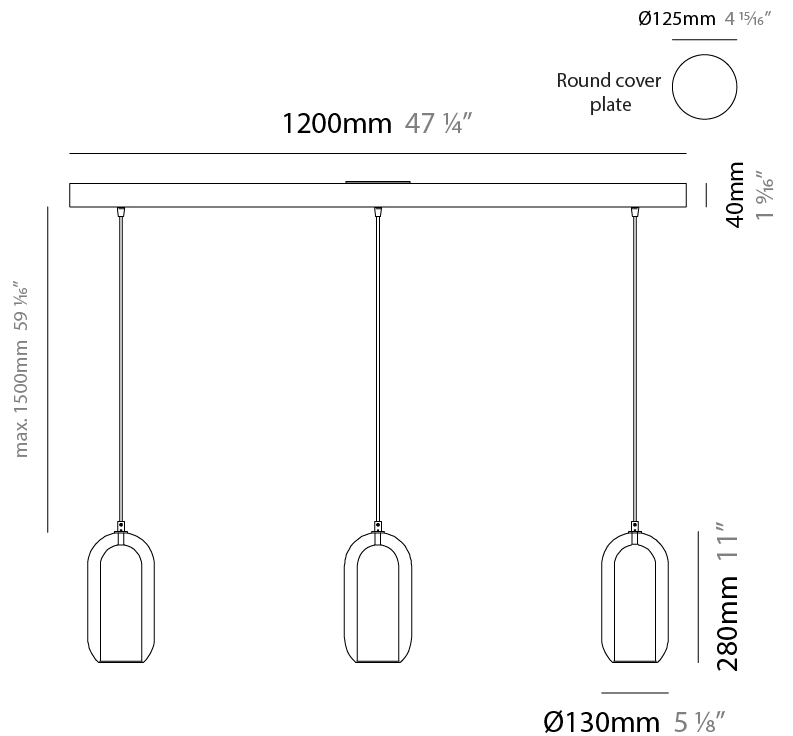

PROJECT	
TYPE	
SPECIFIER	
QUANTITY	
DATE	

AERON 3 LIGHT LINEAR SUSPENSION

D141211-

base number   Finish Options   Finish Options

1. To build a product code in our configurator select the specify button on the base model # product page
2. To build a manual product code on this datasheet choose from the options listed below in blue font and add the suffix to the base model #

GENERAL

Series: Aeron
Subseries: Aeron 3 Light Linear
Partner: Cangini & Tucci
Division: Design
Installation: Suspension
Product Type: Pendant
Mounting Location: Ceiling

PHYSICAL

Shape: Cylinder
Diameter (mm): 130
Diameter (in): 5 1/8
Length (mm): 1200
Length (in): 47 1/4
Height (mm): 130
Height (in): 5 1/8
Max. Overall Height (mm): 1630
Max. Overall Height (in): 63 3/16
Weight (kg): 2.800
Weight (lbs): 6.18
Fixture Finish: [AMB / GRN / RNK / RUB / SKB / SMK / TOB / TRA / SWH](#)
Holder Finish: CHR / SGD / SBK
Fixture Material: Glass / Metal
Primary Material: Glass - Borosilicate
Cable Details: 1500mm / 59 1/16" - Transparent

ELECTRICAL

Number of Lamps: 3
Lamp Type: LED Retrofit
Bulb Included: Bulb Not Included
Max. Wattage Per Lamp (W): 4
Lamp Base: E12
Input Voltage (V): 120

LED

OPTICAL

RATINGS AND CERTIFICATIONS

Certified By: Certified for North American Standards
IP rating: IP20