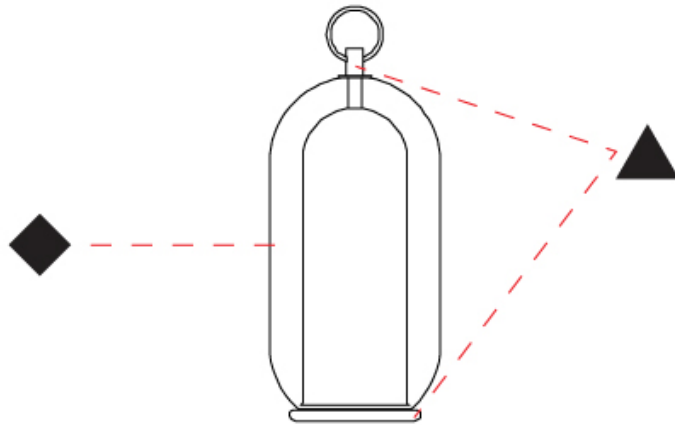

AERON PORTABLE

D144033-

PROJECT	_____
TYPE	_____
SPECIFIER	_____
QUANTITY	_____
DATE	_____

D