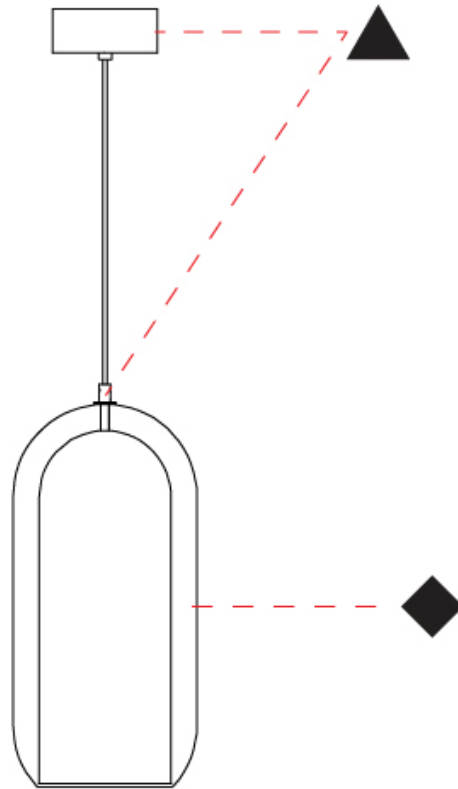

AERON MONOPOINT SUSPENSION

D141205-

PROJECT	_____
TYPE	_____
SPECIFIER	_____
QUANTITY	_____
DATE	_____

D