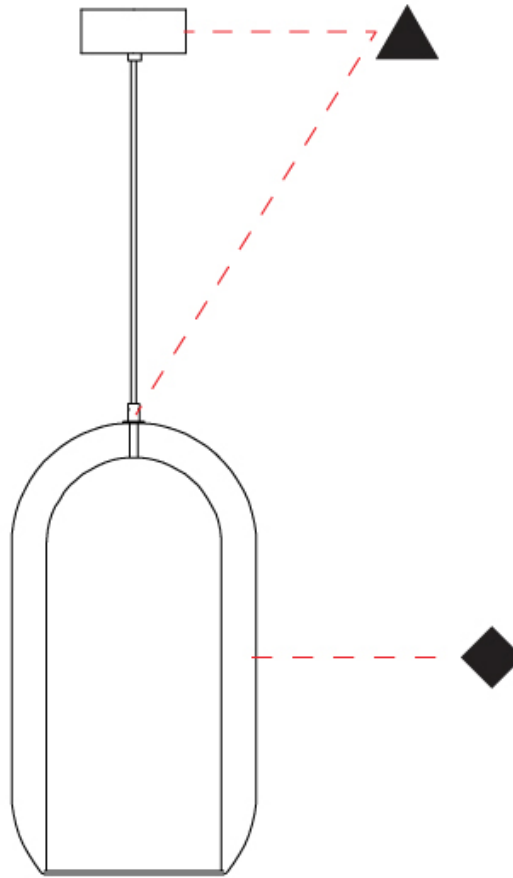

AERON MONOPOINT SUSPENSION

D141206-

PROJECT	_____
TYPE	_____
SPECIFIER	_____
QUANTITY	_____
DATE	_____

D