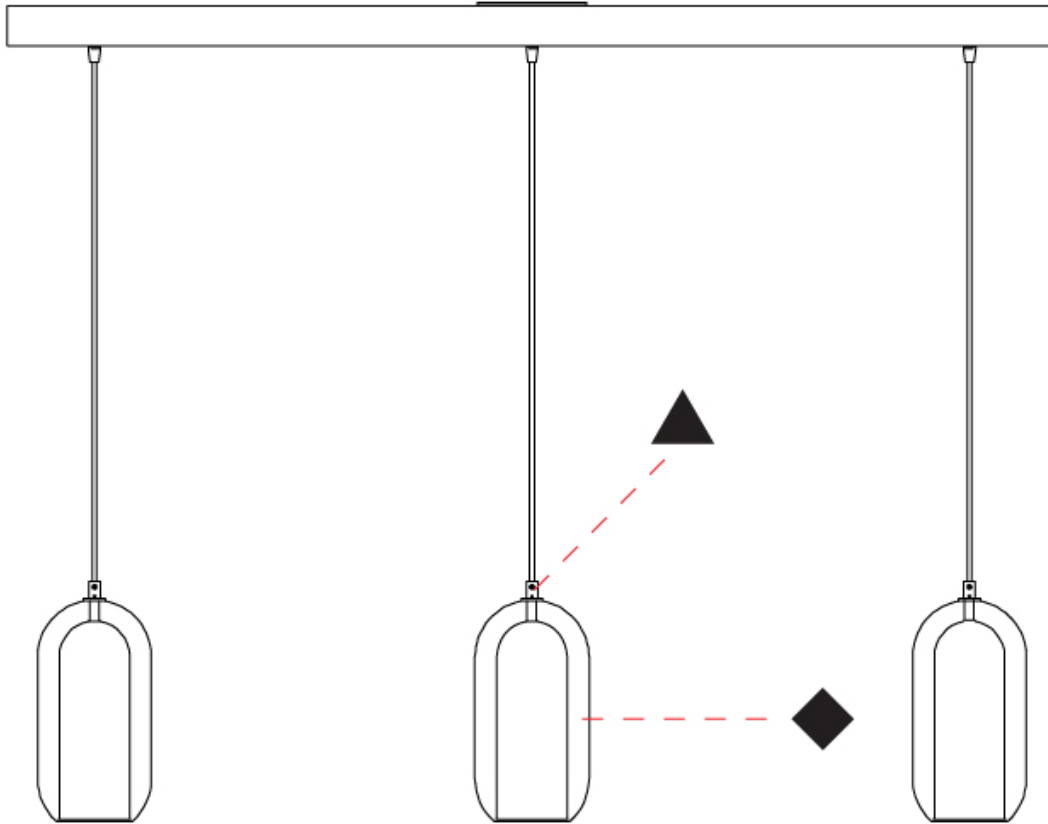

AERON 3 LIGHT LINEAR SUSPENSION

D141211-

PROJECT	_____
TYPE	_____
SPECIFIER	_____
QUANTITY	_____
DATE	_____

D