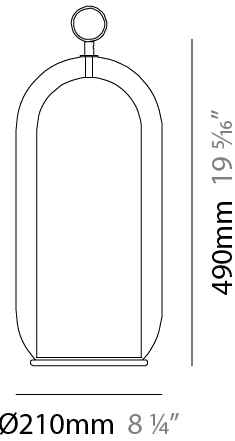

PROJECT
TYPE
SPECIFIER
QUANTITY
DATE

AERON PORTABLE

D144034-

base number	Finish Options	-	Finish Options

1. To build a product code in our configurator select the specify button on the base model # product page
2. To build a manual product code on this datasheet choose from the options listed below in blue font and add the suffix to the base model #

GENERAL

Series: Aeron
Partner: Cangini & Tucci
Division: Design
Installation: Portable
Product Type: Table
Mounting Location: Table

PHYSICAL

Shape: Cylinder
Diameter (mm): 210
Diameter (in): 8 1/4
Height (mm): 490
Height (in): 19 5/16
Weight (kg): 4.000
Weight (lbs): 8.82
Fixture Finish: AMB / GRN / PNK / RUB / SKB / SMK / TOB / TRA / SWH
Holder Finish: CHR / SGD / SBK
Fixture Material: Glass / Metal
Primary Material: Glass - Borosilicate
Cable Details: Transparent

ELECTRICAL

Number of Lamps: 1
Lamp Type: LED Retrofit
Bulb Included: Bulb Not Included
Input Voltage (V): 120

LED

OPTICAL

RATINGS AND CERTIFICATIONS

Certified By: Certified for North American Standards
IP rating: IP20