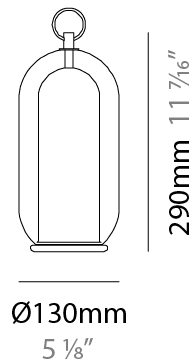

PROJECT
TYPE
SPECIFIER
QUANTITY
DATE

AERON PORTABLE

D144033-

base number   Finish   Finish
Options   Options

1. To build a product code in our configurator select the specify button on the base model # product page
2. To build a manual product code on this datasheet choose from the options listed below in blue font and add the suffix to the base model #

GENERAL

Series: Aeron
Partner: Cangiini & Tucci
Division: Design
Installation: Portable
Product Type: Table
Mounting Location: Table

PHYSICAL

Shape: Cylinder
Diameter (mm): 130
Diameter (in): 5 1/8
Height (mm): 290
Height (in): 11 7/16
Weight (kg): 1.210
Weight (lbs): 2.68
Fixture Finish: [AMB / GRN / SKB / SMK / TOB / TRA](#)
Holder Finish: CHR / SGD / SBK
Fixture Material: Glass / Metal
Primary Material: Glass - Borosilicate
Cable Details: Transparent

ELECTRICAL

Number of Lamps: 1
Lamp Type: LED Retrofit
Bulb Included: Bulb Not Included
Input Voltage (V): 120

LED

OPTICAL

RATINGS AND CERTIFICATIONS

Certified By: Certified for North American Standards
IP rating: IP20