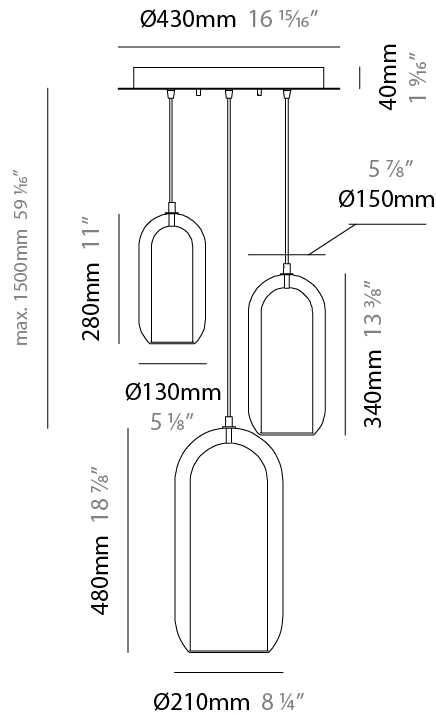

PROJECT	
TYPE	
SPECIFIER	
QUANTITY	
DATE	

AERON 3 LIGHT CLUSTER SUSPENSION

D141212-

base number   Finish   Finish
Options   Options

1. To build a product code in our configurator select the specify button on the base model # product page
2. To build a manual product code on this datasheet choose from the options listed below in blue font and add the suffix to the base model #

GENERAL

Series: Aeron
Subseries: Aeron 3 Light Cluster
Partner: Cangini & Tucci
Division: Design
Installation: Suspension
Product Type: Pendant
Mounting Location: Ceiling

PHYSICAL

Shape: Cylinder
Diameter (mm): 540
Diameter (in): 21 1/4
Height (mm): 210
Height (in): 8 3/4
Max. Overall Height (mm): 1710
Max. Overall Height (in): 67 5/16
Weight (kg): 6.830
Weight (lbs): 15.06
Fixture Finish: [AMB](#) / [GRN](#) / [PNK](#) / [RUB](#) / [SKB](#) / [SMK](#) / [TOB](#) / [TRA](#) / [SWH](#)
Holder Finish: [CHR](#) / [SGD](#) / [SBK](#)
Fixture Material: Glass / Metal
Primary Material: Glass - Borosilicate
Cable Details: 1500mm / 59 1/16" - Transparent

ELECTRICAL

Number of Lamps: 2 + 1
Lamp Type: LED Retrofit
Bulb Included: Bulb Not Included
Max. Wattage Per Lamp (W): 8 + 4
Lamp Base: E26 + E12
Input Voltage (V): 120

LED

OPTICAL

RATINGS AND CERTIFICATIONS

Certified By: Certified for North American Standards
IP rating: IP20