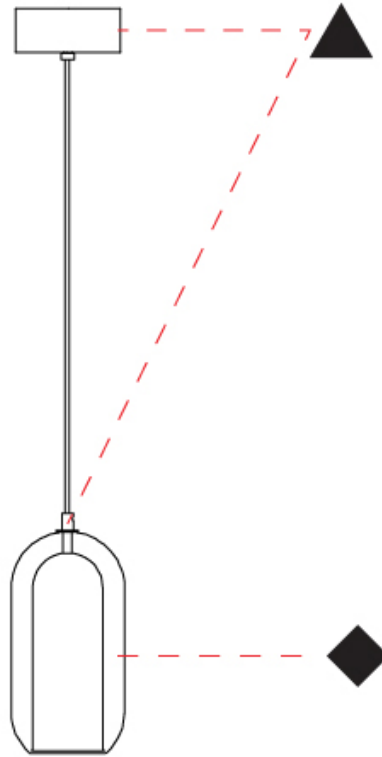

AERON MONOPOINT SUSPENSION

D141203-

PROJECT
TYPE
SPECIFIER
QUANTITY
DATE

D