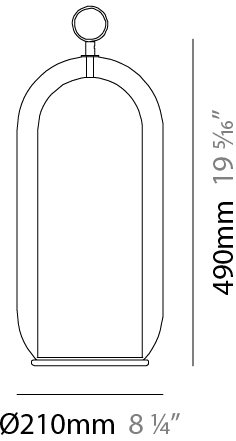

PROJECT
TYPE
SPECIFIER
QUANTITY
DATE

AERON PORTABLE

D144034- _____ - _____
base number   Finish   Finish
                         Options   Options

1. To build a product code in our configurator select the specify button on the base model # product page
2. To build a manual product code on this datasheet choose from the options listed below in blue font and add the suffix to the base model #

GENERAL

Series: Aeron
Partner: Cangiini & Tucci
Division: Design
Installation: Portable
Product Type: Table
Mounting Location: Table

PHYSICAL

Shape: Cylinder
Diameter (mm): 210
Diameter (in): 8 1/4
Height (mm): 490
Height (in): 19 5/16
Weight (kg): 4.000
Weight (lbs): 8.82
Fixture Finish: [AMB](#) / [GRN](#) / [PNK](#) / [RUB](#) / [SKB](#) / [SMK](#) / [TOB](#) / [TRA](#) / [SWH](#)
Holder Finish: [CHR](#) / [SGD](#) / [SBK](#)
Fixture Material: Glass / Metal
Primary Material: Glass - Borosilicate
Cable Details: Transparent

ELECTRICAL

Number of Lamps: 1
Lamp Type: LED Retrofit
Bulb Included: Bulb Not Included
Input Voltage (V): 120

LED

OPTICAL

RATINGS AND CERTIFICATIONS

Certified By: Certified for North American Standards
IP rating: IP20