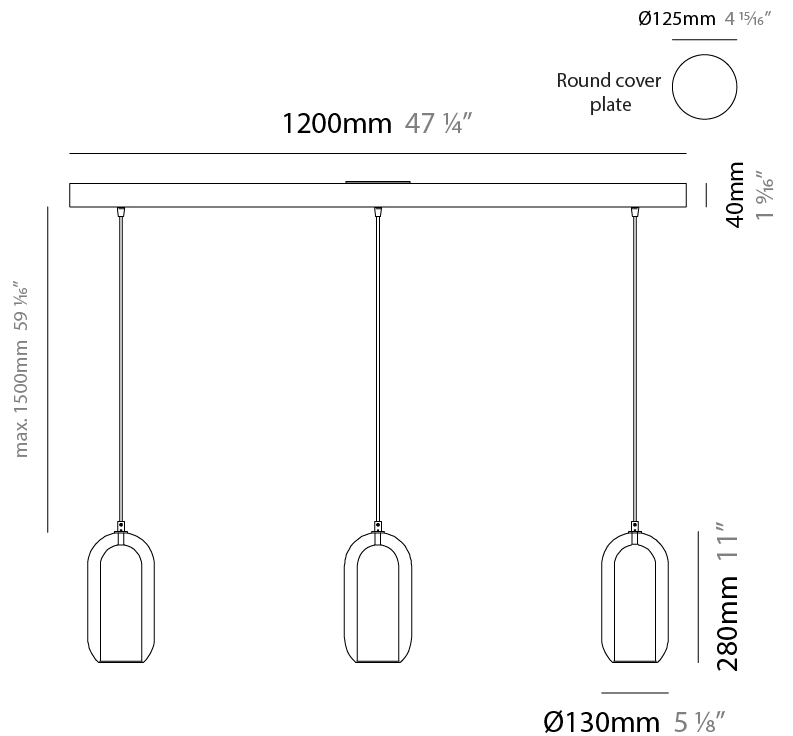

PROJECT	
TYPE	
SPECIFIER	
QUANTITY	
DATE	

AERON 3 LIGHT LINEAR SUSPENSION

D141211- -

base number   Finish Options   Finish Options

1. To build a product code in our configurator select the specify button on the base model # product page
2. To build a manual product code on this datasheet choose from the options listed below in blue font and add the suffix to the base model #

GENERAL

Series: Aeron
Subseries: Aeron 3 Light Linear
Partner: Cangini & Tucci
Division: Design
Installation: Suspension
Product Type: Pendant
Mounting Location: Ceiling

PHYSICAL

Shape: Cylinder
Diameter (mm): 130
Diameter (in): 5 1/8
Length (mm): 1200
Length (in): 47 1/4
Height (mm): 130
Height (in): 5 1/8
Max. Overall Height (mm): 1630
Max. Overall Height (in): 63 3/16
Weight (kg): 2.800
Weight (lbs): 6.18
Fixture Finish: [AMB / GRN / PNK / RUB / SKB / SMK / TOB / TRA / SWH](#)
Holder Finish: CHR / SGD / SBK
Fixture Material: Glass / Metal
Primary Material: Glass - Borosilicate
Cable Details: 1500mm / 59 1/16" - Transparent

ELECTRICAL

Number of Lamps: 3
Lamp Type: LED Retrofit
Bulb Included: Bulb Not Included
Max. Wattage Per Lamp (W): 4
Lamp Base: E12
Input Voltage (V): 120

LED

OPTICAL

RATINGS AND CERTIFICATIONS

Certified By: Certified for North American Standards
IP rating: IP20