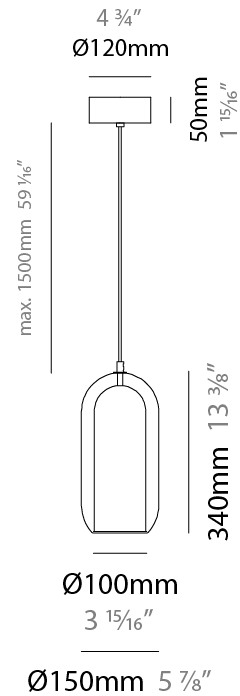

PROJECT	
TYPE	
SPECIFIER	
QUANTITY	
DATE	

AERON MONOPOINT SUSPENSION

D141204-

base number   Finish Options   -   Finish Options

1. To build a product code in our configurator select the specify button on the base model # product page
2. To build a manual product code on this datasheet choose from the options listed below in blue font and add the suffix to the base model #

GENERAL

Series: Aeron
Subseries: Aeron Monopoint
Partner: Cangini & Tucci
Division: Design
Installation: Suspension
Product Type: Pendant
Mounting Location: Ceiling

PHYSICAL

Shape: Cylinder
Diameter (mm): 150
Diameter (in): 5 7/8
Height (mm): 340
Height (in): 13 3/8
Max. Overall Height (mm): 1830
Max. Overall Height (in): 72 1/16
Weight (kg): 1.356
Weight (lbs): 2.99
Fixture Finish: [AMB](#) / [GRN](#) / [PNK](#) / [RUB](#) / [SKB](#) / [SMK](#) / [TOB](#) / [TRA](#) / [SWH](#)
Holder Finish: [CHR](#) / [SGD](#) / [SBK](#)
Fixture Material: Glass / Metal
Primary Material: Glass - Borosilicate
Cable Details: Transparent

ELECTRICAL

Number of Lamps: 1
Lamp Type: LED Retrofit
Bulb Included: Bulb Not Included
Max. Wattage Per Lamp (W): 8
Lamp Base: E26
Input Voltage (V): 120
Upon Request: GU24 / 277Vac

LED

OPTICAL

RATINGS AND CERTIFICATIONS

Certified By: Certified for North American Standards
IP rating: IP20