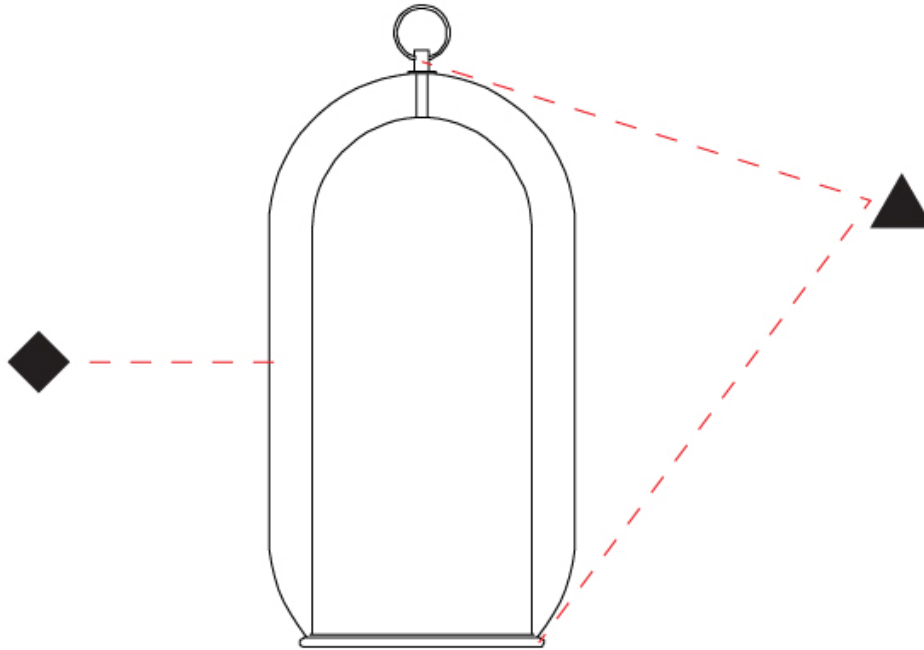

D144035-

PROJECT

TYPE

SPECIFIER

QUANTITY

DATE

D