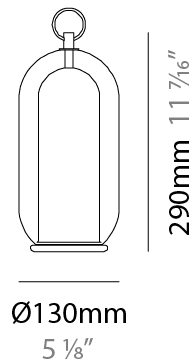

PROJECT
TYPE
SPECIFIER
QUANTITY
DATE

AERON PORTABLE

D144033- _____ - _____

base number   Finish Options   Finish Options

1. To build a product code in our configurator select the specify button on the base model # product page
2. To build a manual product code on this datasheet choose from the options listed below in blue font and add the suffix to the base model #

GENERAL

Series: Aeron
Partner: Cangiini & Tucci
Division: Design
Installation: Portable
Product Type: Table
Mounting Location: Table

PHYSICAL

Shape: Cylinder
Diameter (mm): 130
Diameter (in): 5 1/8
Height (mm): 290
Height (in): 11 7/16
Weight (kg): 1.210
Weight (lbs): 2.68
Fixture Finish: [AMB](#) / [GRN](#) / [PNK](#) / [RUB](#) / [SKB](#) / [SMK](#) / [TOB](#) / [TRA](#) / [SWH](#)
Holder Finish: [CHR](#) / [SGD](#) / [SBK](#)
Fixture Material: Glass / Metal
Primary Material: Glass - Borosilicate
Cable Details: Transparent

ELECTRICAL

Number of Lamps: 1
Lamp Type: LED Retrofit
Bulb Included: Bulb Not Included
Input Voltage (V): 120

LED

OPTICAL

RATINGS AND CERTIFICATIONS

Certified By: Certified for North American Standards
IP rating: IP20