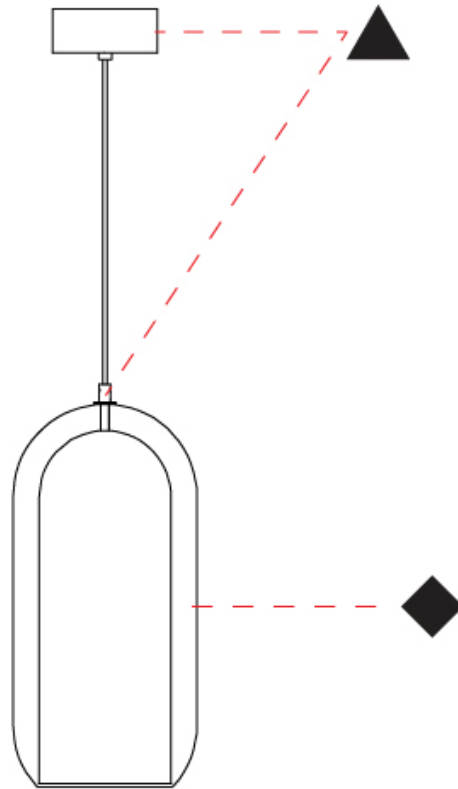

AERON MONOPOINT SUSPENSION

D141205-

PROJECT
TYPE
SPECIFIER
QUANTITY
DATE

D