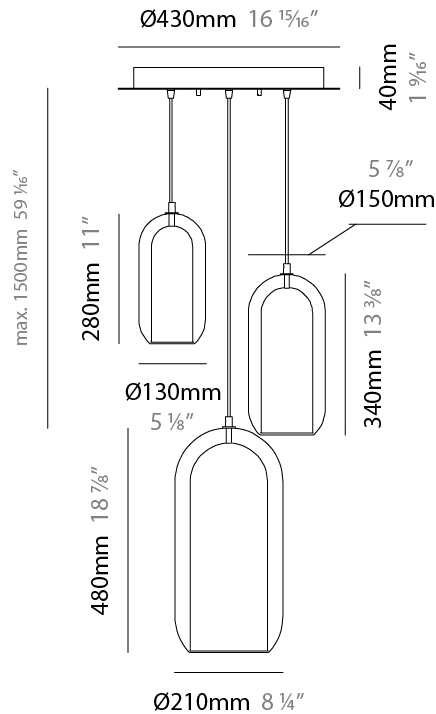

PROJECT	
TYPE	
SPECIFIER	
QUANTITY	
DATE	

AERON 3 LIGHT CLUSTER SUSPENSION

D141212-

base number   Finish Options   -   Finish Options

1. To build a product code in our configurator select the specify button on the base model # product page
2. To build a manual product code on this datasheet choose from the options listed below in blue font and add the suffix to the base model #

GENERAL

Series: Aeron
Subseries: Aeron 3 Light Cluster
Brand: Cangini & Tucci
Division: Design
Mounting Type: Suspension
Mounting Location: Ceiling
Subcategory: Ambient

PHYSICAL

Shape: Cylinder
Diameter (mm): 540
Diameter (in): 21 1/4
Height (mm): 210
Height (in): 8 3/4
Max. Overall Height (mm): 1710
Max. Overall Height (in): 67 5/16
Light Distribution: Omnidirectional
Weight (kg): 6.830
Weight (lbs): 15.06
Fixture Finish: [AMB / GRN / PNK / RUB / SKB / SMK / TOB / TRA / SWH](#)
Holder Finish: CHR / SGD / SBK
Fixture Material: Glass / Metal
Cable Details: 1,500mm / 59 1/16" - Black Rubber Cable

ELECTRICAL

Number of Lamps: 2 + 1
Lamp Type: LED Retrofit
Bulb Included: Bulb Not Included
Max. Wattage Per Lamp (W): 8 + 4
Lamp Base: E26 + E12
Input Voltage (V): 120

LED

OPTICAL

RATINGS AND CERTIFICATIONS

Certified By: Certified for North American Standards
IP rating: IP20