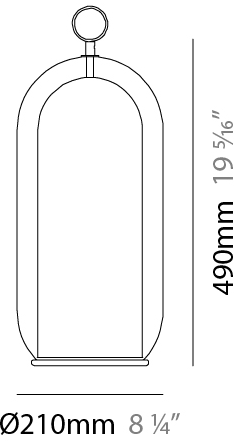

PROJECT
TYPE
SPECIFIER
QUANTITY
DATE

AERON PORTABLE

D144034- _____

base number   Finish Options   -   Finish Options

1. To build a product code in our configurator select the specify button on the base model # product page
2. To build a manual product code on this datasheet choose from the options listed below in blue font and add the suffix to the base model #

GENERAL

Series: Aeron
Brand: Cangiini & Tucci
Division: Design
Mounting Type: Portable
Mounting Location: Table
Subcategory: Table

PHYSICAL

Shape: Cylinder
Diameter (mm): 210
Diameter (in): 8 ¼
Height (mm): 490
Height (in): 19 5/16
Light Distribution: Omnidirectional
Weight (kg): 4.000
Weight (lbs): 8.82
Fixture Finish: [AMB](#) / [GRN](#) / [PNK](#) / [RUB](#) / [SKB](#) / [SMK](#) / [TOB](#) / [TRA](#) / [SWH](#)
Holder Finish: [CHR](#) / [SGD](#) / [SBK](#)
Fixture Material: Glass / Metal
Cable Details: Black Rubber Cable

ELECTRICAL

Number of Lamps: 1
Lamp Type: LED Retrofit
Bulb Included: Bulb Not Included
Input Voltage (V): 120

LED

OPTICAL

RATINGS AND CERTIFICATIONS

Certified By: Certified for North American Standards
IP rating: IP20