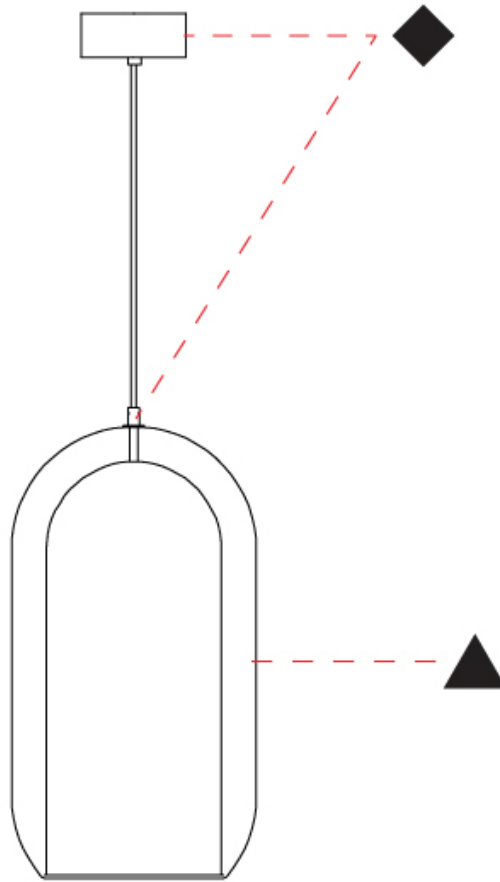

AERON MONOPOINT SUSPENSION

D141206-

PROJECT	_____
TYPE	_____
SPECIFIER	_____
QUANTITY	_____
DATE	_____

D