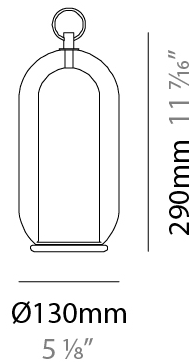

PROJECT
TYPE
SPECIFIER
QUANTITY
DATE

AERON PORTABLE

D144033- _____ - _____
base number   Finish   Finish
                                 Options   Options

1. To build a product code in our configurator select the specify button on the base model # product page
2. To build a manual product code on this datasheet choose from the options listed below in blue font and add the suffix to the base model #

GENERAL

Series: Aeron
Brand: Cangiini & Tucci
Division: Design
Mounting Type: Portable
Mounting Location: Table
Subcategory: Table

PHYSICAL

Shape: Cylinder
Diameter (mm): 130
Diameter (in): 5 1/8
Height (mm): 290
Height (in): 11 7/16
Light Distribution: Omnidirectional
Weight (kg): 1.210
Weight (lbs): 2.68
Fixture Finish: [AMB](#) / [GRN](#) / [PNK](#) / [RUB](#) / [SKB](#) / [SMK](#) / [TOB](#) / [TRA](#) / [SWH](#)
Holder Finish: [CHR](#) / [SGD](#) / [SBK](#)
Fixture Material: Glass / Metal
Cable Details: Black Rubber Cable

ELECTRICAL

Number of Lamps: 1
Lamp Type: LED Retrofit
Bulb Included: Bulb Not Included
Input Voltage (V): 120

LED

OPTICAL

RATINGS AND CERTIFICATIONS

Certified By: Certified for North American Standards
IP rating: IP20