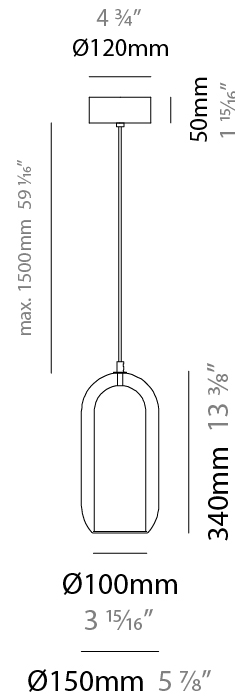

PROJECT	_____
TYPE	_____
SPECIFIER	_____
QUANTITY	_____
DATE	_____

AERON MONOPOINT SUSPENSION

D141204-

base number	Finish Options	Finish Options

1. To build a product code in our configurator select the specify button on the base model # product page
2. To build a manual product code on this datasheet choose from the options listed below in blue font and add the suffix to the base model #

GENERAL

Series: Aeron
Subseries: Aeron Monopoint
Brand: Cangini & Tucci
Division: Design
Mounting Type: Suspension
Mounting Location: Ceiling
Subcategory: Ambient

PHYSICAL

Shape: Cylinder
Diameter (mm): 150
Diameter (in): 5 7/8
Height (mm): 340
Height (in): 13 3/8
Max. Overall Height (mm): 1830
Max. Overall Height (in): 72 1/16
Light Distribution: Omnidirectional
Weight (kg): 1.356
Weight (lbs): 2.99
Fixture Finish: AMB / GRN / PNK / RUB / SKB / SMK / TOB / TRA / SWH
Holder Finish: CHR / SGD / SBK
Fixture Material: Glass / Metal
Cable Details: Black Rubber Cable

ELECTRICAL

Number of Lamps: 1
Lamp Type: LED Retrofit
Bulb Included: Bulb Not Included
Max. Wattage Per Lamp (W): 8
Lamp Base: E26
Input Voltage (V): 120
Upon Request: GU24 / 277Vac

LED

OPTICAL

RATINGS AND CERTIFICATIONS

Certified By: Certified for North American Standards
IP rating: IP20