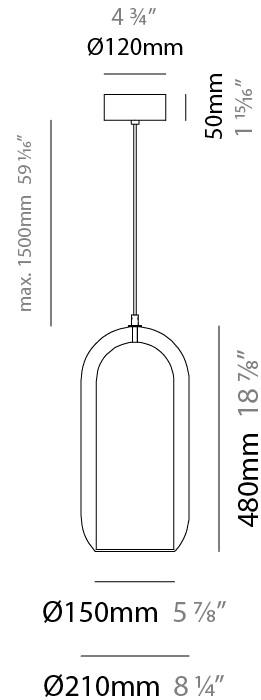

PROJECT	_____
TYPE	_____
SPECIFIER	_____
QUANTITY	_____
DATE	_____

AERON MONOPOINT SUSPENSION

D141205-

base number   Finish Options   -   Finish Options

1. To build a product code in our configurator select the specify button on the base model # product page
2. To build a manual product code on this datasheet choose from the options listed below in blue font and add the suffix to the base model #

GENERAL

Series: Aeron
Subseries: Aeron Monopoint
Brand: Cangini & Tucci
Division: Design
Mounting Type: Suspension
Mounting Location: Ceiling
Subcategory: Ambient

PHYSICAL

Shape: Cylinder
Diameter (mm): 210
Diameter (in): 8 ¼
Height (mm): 480
Height (in): 18 7/8
Max. Overall Height (mm): 1980
Max. Overall Height (in): 77 15/16
Light Distribution: Omnidirectional
Weight (kg): 2.800
Weight (lbs): 6.17
Fixture Finish: [AMB / GRN / GRN / RUB / SKB / SMK / TOB / TRA / SWH](#)
Holder Finish: CHR / SGD / SBK
Fixture Material: Glass / Metal
Cable Details: 1,500mm / 59 1/16" - Black Rubber Cable

ELECTRICAL

Number of Lamps: 1
Lamp Type: LED Retrofit
Bulb Included: Bulb Not Included
Max. Wattage Per Lamp (W): 8
Lamp Base: E26
Input Voltage (V): 120
Upon Request: GU24 / 277Vac

LED

OPTICAL

RATINGS AND CERTIFICATIONS

Certified By: Certified for North American Standards
IP rating: IP20