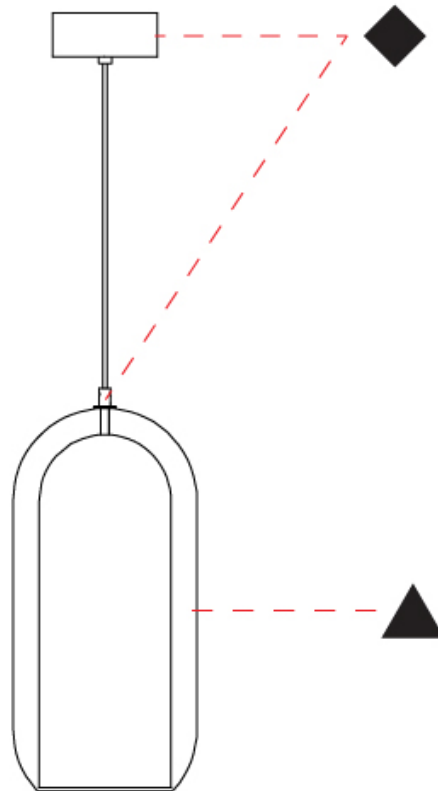

AERON MONOPOINT SUSPENSION

D141205-

PROJECT	_____
TYPE	_____
SPECIFIER	_____
QUANTITY	_____
DATE	_____

D