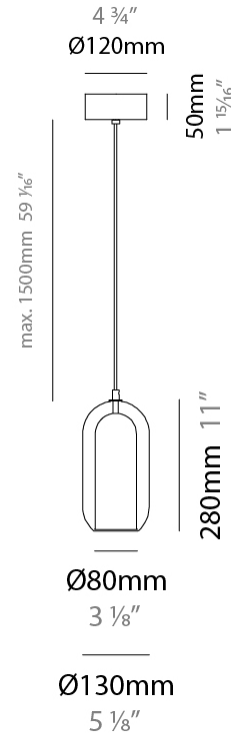

PROJECT	
TYPE	
SPECIFIER	
QUANTITY	
DATE	

AERON MONOPOINT SUSPENSION

D141203-

base number   Finish   Finish
Options   Options

1. To build a product code in our configurator select the specify button on the base model # product page
2. To build a manual product code on this datasheet choose from the options listed below in blue font and add the suffix to the base model #

GENERAL

Series: Aeron
Subseries: Aeron Monopoint
Brand: Cangini & Tucci
Division: Design
Mounting Type: Suspension
Mounting Location: Ceiling
Subcategory: Ambient

PHYSICAL

Shape: Cylinder
Diameter (mm): 130
Diameter (in): 5 1/8"
Height (mm): 280
Height (in): 11
Max. Overall Height (mm): 1780
Max. Overall Height (in): 70 1/16"
Light Distribution: Omnidirectional
Weight (kg): 0.860
Weight (lbs): 1.90
Fixture Finish: [AMB](#) / [GRN](#) / [PNK](#) / [RUB](#) / [SKB](#) / [SMK](#) / [TOB](#) / [TRA](#) / [SWH](#)
Holder Finish: CHR / SGD / SBK
Fixture Material: Glass / Metal
Cable Details: Black Rubber Cable

ELECTRICAL

Number of Lamps: 1
Lamp Type: LED Retrofit
Bulb Included: Bulb Not Included
Max. Wattage Per Lamp (W): 4
Lamp Base: E12
Input Voltage (V): 120

LED

OPTICAL

RATINGS AND CERTIFICATIONS

Certified By: Certified for North American Standards
IP rating: IP20