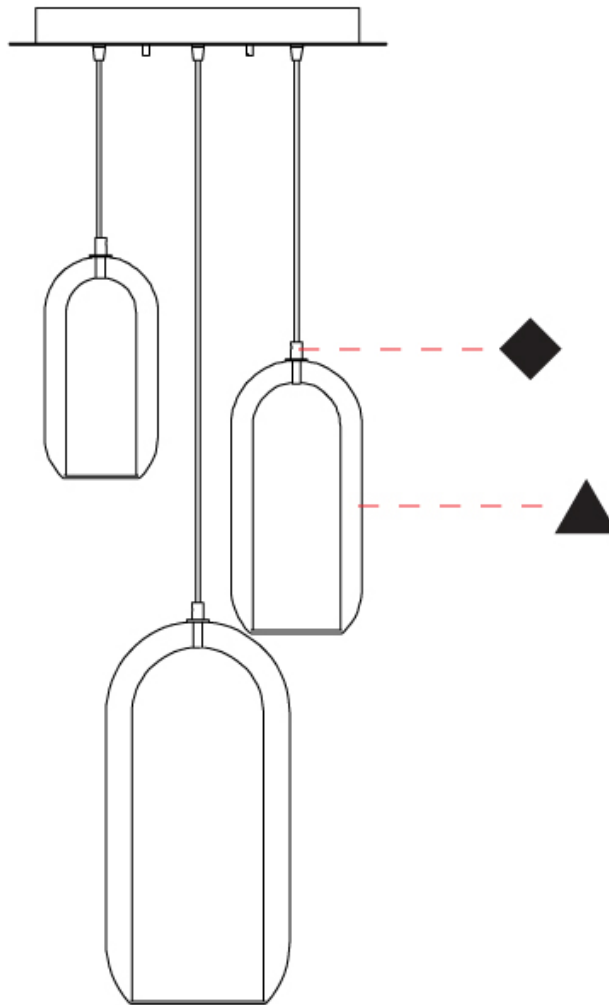

AERON 3 LIGHT CLUSTER SUSPENSION

D141212-

PROJECT _____

TYPE _____

SPECIFIER _____

QUANTITY _____

DATE _____

D