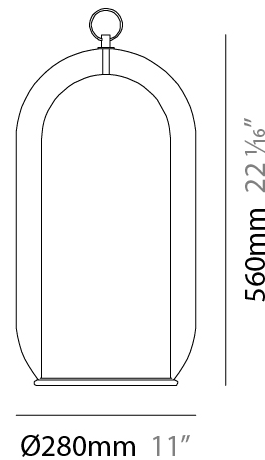

PROJECT
TYPE
SPECIFIER
QUANTITY
DATE

AERON PORTABLE

D144035- _____

base number   Finish Options   Finish Options

1. To build a product code in our configurator select the specify button on the base model # product page
2. To build a manual product code on this datasheet choose from the options listed below in blue font and add the suffix to the base model #

GENERAL

Series: Aeron
Brand: Cangini & Tucci
Division: Design
Mounting Type: Portable
Mounting Location: Table
Subcategory: Table

PHYSICAL

Shape: Cylinder
Diameter (mm): 280
Diameter (in): 11
Height (mm): 560
Height (in): 22 1/16
Light Distribution: Omnidirectional
Weight (kg): 5.670
Weight (lbs): 12.50
Fixture Finish: [AMB](#) / [GRN](#) / [PNK](#) / [RUB](#) / [SKB](#) / [SMK](#) / [TOB](#) / [TRA](#) / [SWH](#)
Holder Finish: [CHR](#) / [SGD](#) / [SBK](#)
Fixture Material: Glass / Metal
Cable Details: Black Rubber Cable

ELECTRICAL

Number of Lamps: 1
Lamp Type: LED Retrofit
Bulb Included: Bulb Not Included
Input Voltage (V): 120

LED

OPTICAL

RATINGS AND CERTIFICATIONS

Certified By: Certified for North American Standards
IP rating: IP20