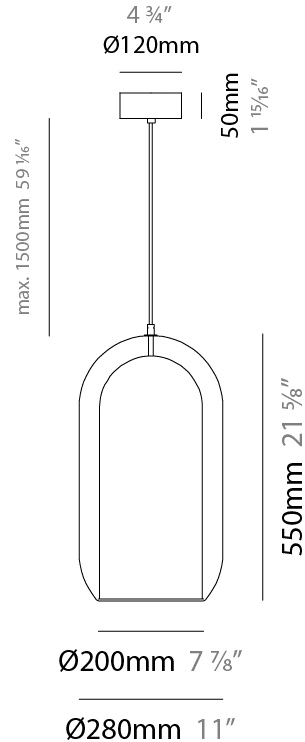

PROJECT
TYPE
SPECIFIER
QUANTITY
DATE

AERON MONOPOINT SUSPENSION

D141206-

base number   Finish Options   -   Finish Options

1. To build a product code in our configurator select the specify button on the base model # product page
2. To build a manual product code on this datasheet choose from the options listed below in blue font and add the suffix to the base model #

GENERAL

Series: Aeron
Subseries: Aeron Monopoint
Brand: Cangini & Tucci
Division: Design
Mounting Type: Suspension
Mounting Location: Ceiling
Subcategory: Ambient

PHYSICAL

Shape: Cylinder
Diameter (mm): 280
Diameter (in): 11
Height (mm): 550
Height (in): 21 ⁵/₈
Max. Overall Height (mm): 2050
Max. Overall Height (in): 80 ¹¹/₁₆
Light Distribution: Omnidirectional
Weight (kg): 3.570
Weight (lbs): 7.87
Fixture Finish: [AMB](#) / [GRN](#) / [PNK](#) / [RUB](#) / [SKB](#) / [SMK](#) / [TOB](#) / [TRA](#) / [SWH](#)
Holder Finish: [CHR](#) / [SGD](#) / [SBK](#)
Fixture Material: Glass / Metal
Cable Details: 1,500mm / 59 1/16" - Black Rubber Cable

ELECTRICAL

Number of Lamps: 1
Lamp Type: LED Retrofit
Bulb Included: Bulb Not Included
Max. Wattage Per Lamp (W): 8
Lamp Base: E26
Input Voltage (V): 120
Upon Request: GU24 / 277Vac

LED

OPTICAL

RATINGS AND CERTIFICATIONS

Certified By: Certified for North American Standards
IP rating: IP20