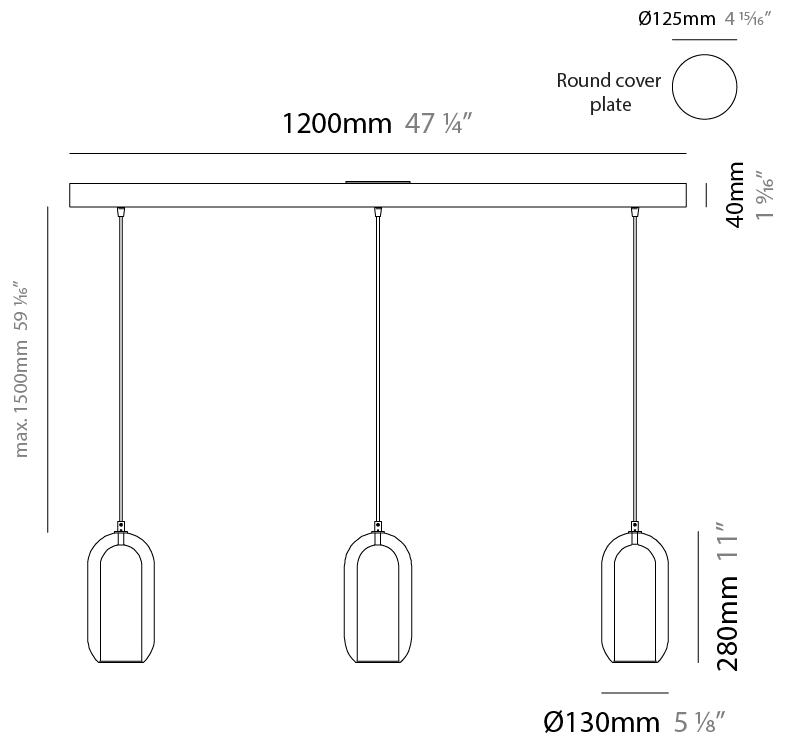

PROJECT	
TYPE	
SPECIFIER	
QUANTITY	
DATE	

AERON 3 LIGHT LINEAR SUSPENSION

D141211-

base number   Finish Options   Finish Options

1. To build a product code in our configurator select the specify button on the base model # product page
2. To build a manual product code on this datasheet choose from the options listed below in blue font and add the suffix to the base model #

GENERAL

Series: Aeron
Subseries: Aeron 3 Light Linear
Brand: Cangini & Tucci
Division: Design
Mounting Type: Suspension
Mounting Location: Ceiling
Subcategory: Ambient

PHYSICAL

Shape: Cylinder
Diameter (mm): 130
Diameter (in): 5 1/8
Length (mm): 1200
Length (in): 47 1/4
Height (mm): 130
Height (in): 5 1/8
Max. Overall Height (mm): 1630
Max. Overall Height (in): 63 3/16
Light Distribution: Omnidirectional
Weight (kg): 2.800
Weight (lbs): 6.18
Fixture Finish: [AMB](#) / [GRN](#) / [PNK](#) / [RUB](#) / [SKB](#) / [SMK](#) / [TOB](#) / [TRA](#) / [SWH](#)
Holder Finish: [CHR](#) / [SGD](#) / [SBK](#)
Fixture Material: Glass / Metal
Cable Details: 1,500mm / 59 1/16" - Black Rubber Cable

ELECTRICAL

Number of Lamps: 3
Lamp Type: LED Retrofit
Bulb Included: Bulb Not Included
Max. Wattage Per Lamp (W): 4
Lamp Base: E12
Input Voltage (V): 120

LED

OPTICAL

RATINGS AND CERTIFICATIONS

Certified By: Certified for North American Standards
IP rating: IP20