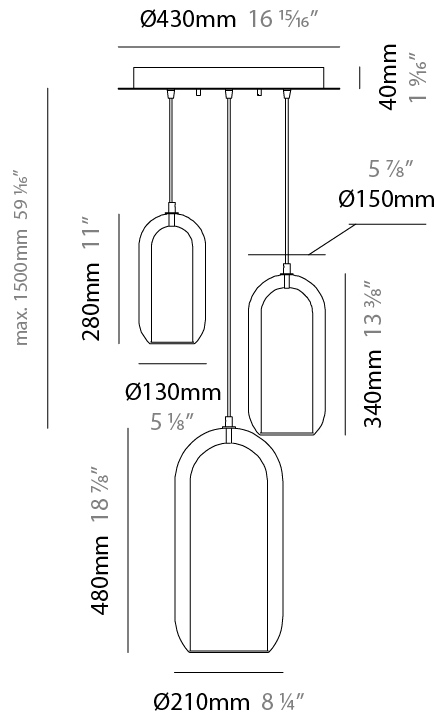

PROJECT	
TYPE	
SPECIFIER	
QUANTITY	
DATE	

AERON 3 LIGHT CLUSTER SUSPENSION

D141212-

base number   Finish Options   Finish Options

1. To build a product code in our configurator select the specify button on the base model # product page
2. To build a manual product code on this datasheet choose from the options listed below in blue font and add the suffix to the base model #

GENERAL

Series: Aeron
Subseries: Aeron 3 Light Cluster
Brand: Cangini & Tucci
Division: Design
Mounting Type: Suspension
Mounting Location: Ceiling
Subcategory: Ambient

PHYSICAL

Shape: Cylinder
Diameter (mm): 540
Diameter (in): 21 1/4
Height (mm): 210
Height (in): 8 3/4
Max. Overall Height (mm): 1710
Max. Overall Height (in): 67 5/16
Light Distribution: Omnidirectional
Weight (kg): 6.830
Weight (lbs): 15.06
Fixture Finish: [AMB / GRN / PNK / RUB / SKB / SMK / TOB / TRA](#)
Holder Finish: CHR / SGD / SBK
Fixture Material: Glass / Metal
Cable Details: 1,500mm / 59 1/16" - Black Rubber Cable

ELECTRICAL

Number of Lamps: 2 + 1
Lamp Type: LED Retrofit
Bulb Included: Bulb Not Included
Max. Wattage Per Lamp (W): 8 + 4
Lamp Base: E26 + E12
Input Voltage (V): 120

LED

OPTICAL

RATINGS AND CERTIFICATIONS

Certified By: Certified for North American Standards
IP rating: IP20