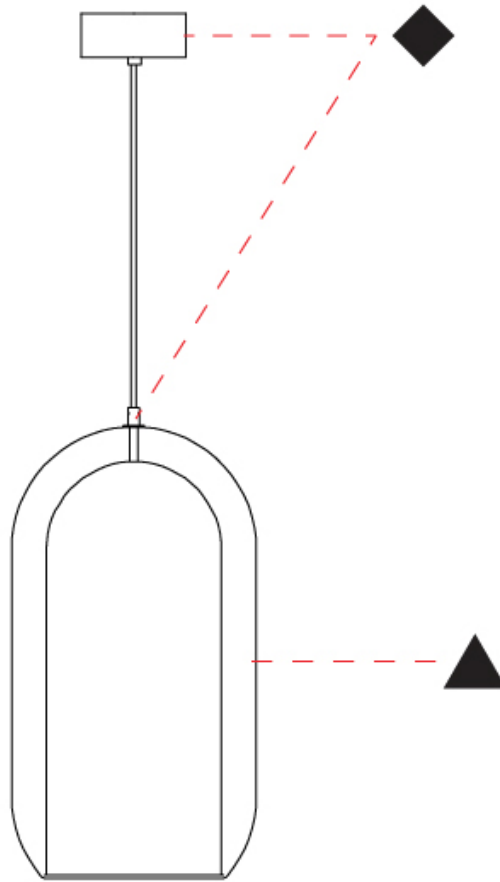

AERON MONOPOINT SUSPENSION

D141206-

PROJECT
TYPE
SPECIFIER
QUANTITY
DATE

D