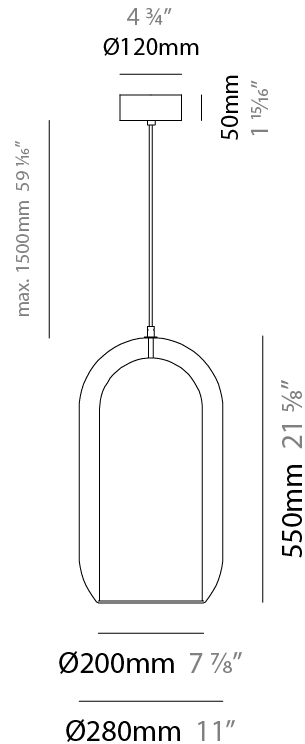

PROJECT	
TYPE	
SPECIFIER	
QUANTITY	
DATE	

AERON MONOPOINT SUSPENSION

D141206-

base number   Finish Options   -   Finish Options

1. To build a product code in our configurator select the specify button on the base model # product page
2. To build a manual product code on this datasheet choose from the options listed below in blue font and add the suffix to the base model #

GENERAL

Series: Aeron
Subseries: Aeron Monopoint
Brand: Cangini & Tucci
Division: Design
Mounting Type: Suspension
Mounting Location: Ceiling
Subcategory: Ambient

PHYSICAL

Shape: Cylinder
Diameter (mm): 280
Diameter (in): 11
Height (mm): 550
Height (in): 21 ⁵/₈
Max. Overall Height (mm): 2050
Max. Overall Height (in): 80 ¹¹/₁₆
Light Distribution: Omnidirectional
Weight (kg): 3.570
Weight (lbs): 7.87
Fixture Finish: [AMB / GRN / PNK / RUB / SKB / SMK / TOB / TRA](#)
Holder Finish: CHR / SGD / SBK
Fixture Material: Glass / Metal
Cable Details: 1,500mm / 59 1/16" - Black Rubber Cable

ELECTRICAL

Number of Lamps: 1
Lamp Type: LED Retrofit
Bulb Included: Bulb Not Included
Max. Wattage Per Lamp (W): 8
Lamp Base: E26
Input Voltage (V): 120
Upon Request: GU24 / 277Vac

LED

OPTICAL

RATINGS AND CERTIFICATIONS

Certified By: Certified for North American Standards
IP rating: IP20