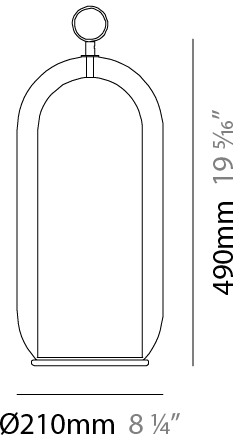

PROJECT	_____
TYPE	_____
SPECIFIER	_____
QUANTITY	_____
DATE	_____

AERON PORTABLE

D144034- _____

base number   Finish Options   -   Finish Options

1. To build a product code in our configurator select the specify button on the base model # product page
2. To build a manual product code on this datasheet choose from the options listed below in blue font and add the suffix to the base model #

GENERAL

Series: Aeron
Brand: Cangiini & Tucci
Division: Design
Mounting Type: Portable
Mounting Location: Table
Subcategory: Table

PHYSICAL

Shape: Cylinder
Diameter (mm): 210
Diameter (in): 8 ¼
Height (mm): 490
Height (in): 19 5/16
Light Distribution: Omnidirectional
Weight (kg): 4.000
Weight (lbs): 8.82
Fixture Finish: [AMB](#) / [GRN](#) / [PNK](#) / [RUB](#) / [SKB](#) / [SMK](#) / [TOB](#) / [TRA](#)
Holder Finish: [CHR](#) / [SGD](#) / [SBK](#)
Fixture Material: Glass / Metal
Cable Details: Black Rubber Cable

ELECTRICAL

Number of Lamps: 1
Lamp Type: LED Retrofit
Bulb Included: Bulb Not Included
Input Voltage (V): 120

LED

OPTICAL

RATINGS AND CERTIFICATIONS

Certified By: Certified for North American Standards
IP rating: IP20