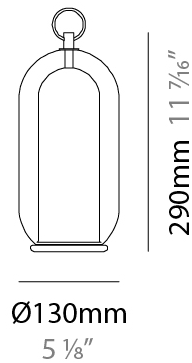

PROJECT
TYPE
SPECIFIER
QUANTITY
DATE

AERON PORTABLE

D144033-

base number   Finish Options   -   Finish Options

1. To build a product code in our configurator select the specify button on the base model # product page
2. To build a manual product code on this datasheet choose from the options listed below in blue font and add the suffix to the base model #

GENERAL

Series: Aeron
Brand: Cangiini & Tucci
Division: Design
Mounting Type: Portable
Mounting Location: Table
Subcategory: Table

PHYSICAL

Shape: Cylinder
Diameter (mm): 130
Diameter (in): 5 1/8
Height (mm): 290
Height (in): 11 7/16
Light Distribution: Omnidirectional
Weight (kg): 1.210
Weight (lbs): 2.68
Fixture Finish: [AMB](#) / [GRN](#) / [PNK](#) / [RUB](#) / [SKB](#) / [SMK](#) / [TOB](#) / [TRA](#)
Holder Finish: [CHR](#) / [SGD](#) / [SBK](#)
Fixture Material: Glass / Metal
Cable Details: Black Rubber Cable

ELECTRICAL

Number of Lamps: 1
Lamp Type: LED Retrofit
Bulb Included: Bulb Not Included
Input Voltage (V): 120

LED

OPTICAL

RATINGS AND CERTIFICATIONS

Certified By: Certified for North American Standards
IP rating: IP20