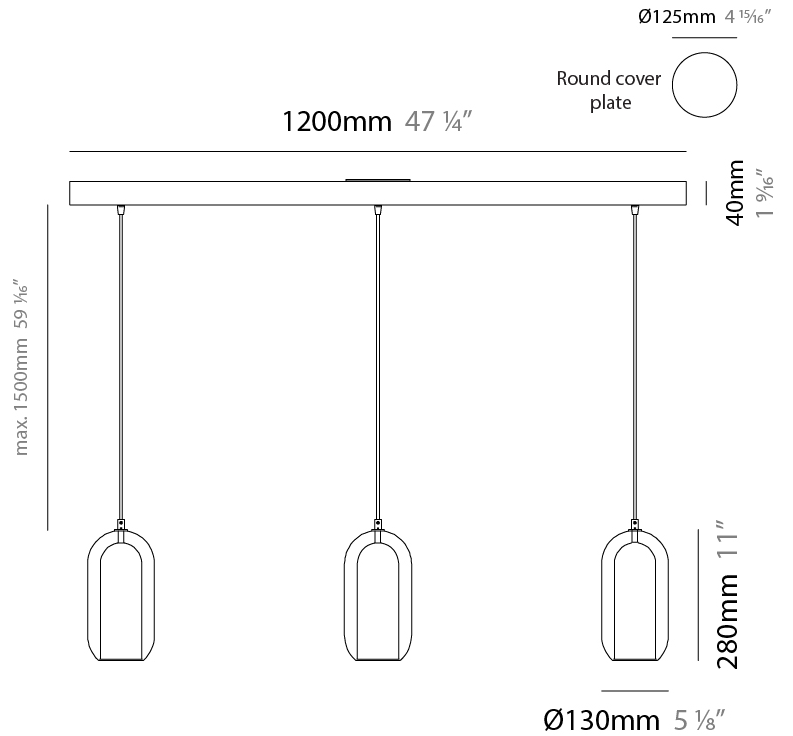

PROJECT	
TYPE	
SPECIFIER	
QUANTITY	
DATE	

AERON 3 LIGHT LINEAR SUSPENSION

D141211-

base number   Finish Options   Finish Options

1. To build a product code in our configurator select the specify button on the base model # product page
2. To build a manual product code on this datasheet choose from the options listed below in blue font and add the suffix to the base model #

GENERAL

Series: Aeron
Subseries: Aeron 3 Light Linear
Brand: Cangini & Tucci
Division: Design
Mounting Type: Suspension
Mounting Location: Ceiling
Subcategory: Ambient

PHYSICAL

Shape: Cylinder
Diameter (mm): 130
Diameter (in): 5 1/8
Length (mm): 1200
Length (in): 47 1/4
Height (mm): 130
Height (in): 5 1/8
Max. Overall Height (mm): 1630
Max. Overall Height (in): 63 3/16
Light Distribution: Omnidirectional
Weight (kg): 2.800
Weight (lbs): 6.18
Fixture Finish: [AMB](#) / [GRN](#) / [PNK](#) / [RUB](#) / [SKB](#) / [SMK](#) / [TOB](#) / [TRA](#)
Holder Finish: [CHR](#) / [SGD](#) / [SBK](#)
Fixture Material: Glass / Metal
Cable Details: 1,500mm / 59 1/16" - Black Rubber Cable

ELECTRICAL

Number of Lamps: 3
Lamp Type: LED Retrofit
Bulb Included: Bulb Not Included
Max. Wattage Per Lamp (W): 4
Lamp Base: E12
Input Voltage (V): 120

LED

OPTICAL

RATINGS AND CERTIFICATIONS

Certified By: Certified for North American Standards
IP rating: IP20