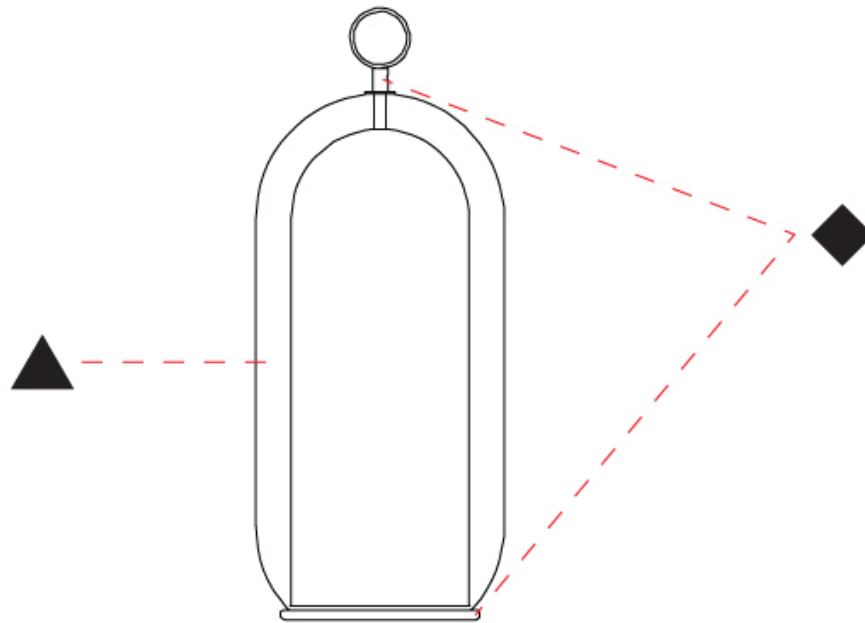

AERON PORTABLE

D144034-

PROJECT
TYPE
SPECIFIER
QUANTITY
DATE