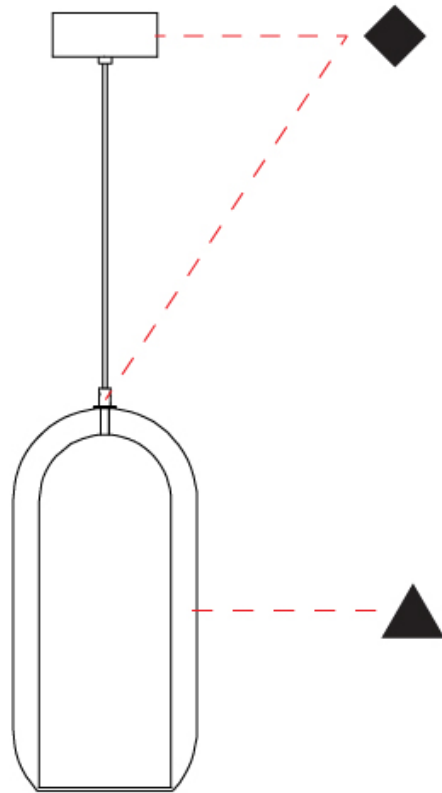

AERON MONOPOINT SUSPENSION

D141205-

PROJECT
TYPE
SPECIFIER
QUANTITY
DATE

D