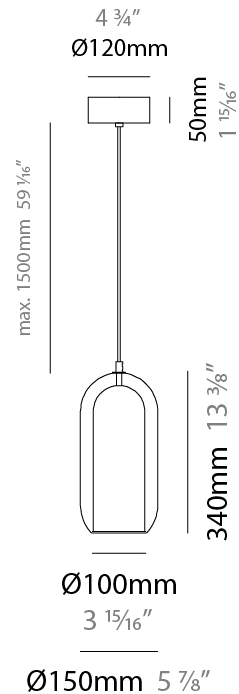

AERON MONOPOINT SUSPENSION

D141204- _____

base number   Finish   Finish
Options   Options

1. To build a product code in our configurator select the specify button on the base model # product page
2. To build a manual product code on this datasheet choose from the options listed below in blue font and add the suffix to the base model #

GENERAL

Series: Aeron
Subseries: Aeron Monopoint
Brand: Cangini & Tucci
Division: Design
Mounting Type: Suspension
Mounting Location: Ceiling
Subcategory: Ambient

PHYSICAL

Shape: Cylinder
Diameter (mm): 150
Diameter (in): 5 ⁷/₈
Height (mm): 340
Height (in): 13 ³/₈
Max. Overall Height (mm): 1830
Max. Overall Height (in): 72 ⁷/₁₆
Light Distribution: Omnidirectional
Weight (kg): 1.356
Weight (lbs): 2.99
[Fixture Finish: AMB / GRN / PNK / RUB / SKB / SMK / TOB / TRA](#)
Holder Finish: CHR / SGD / SBK
Fixture Material: Glass / Metal
Cable Details: Black Rubber Cable

ELECTRICAL

Number of Lamps: 1
Lamp Type: LED Retrofit
Bulb Included: Bulb Not Included
Max. Wattage Per Lamp (W): 8
Lamp Base: E26
Input Voltage (V): 120
Upon Request: GU24 / 277Vac

LED

OPTICAL

RATINGS AND CERTIFICATIONS

Certified By: Certified for North American Standards
IP rating: IP20

PROJECT
TYPE
SPECIFIER
QUANTITY
DATE