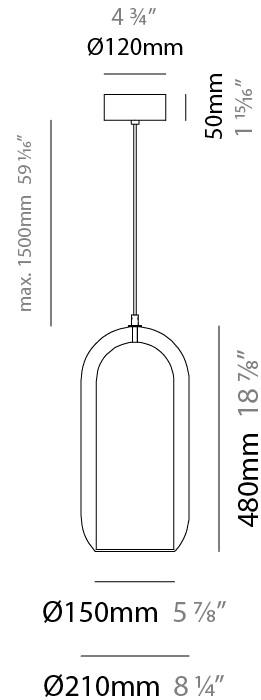

AERON MONOPOINT SUSPENSION

D141205- _____

base number   Finish Options   Finish Options

1. To build a product code in our configurator select the specify button on the base model # product page
2. To build a manual product code on this datasheet choose from the options listed below in blue font and add the suffix to the base model #

GENERAL

Series: Aeron
Subseries: Aeron Monopoint
Brand: Cangini & Tucci
Division: Design
Mounting Type: Suspension
Mounting Location: Ceiling
Subcategory: Ambient

PHYSICAL

Shape: Cylinder
Diameter (mm): 210
Diameter (in): 8 ¼
Height (mm): 480
Height (in): 18 7/8
Max. Overall Height (mm): 1980
Max. Overall Height (in): 77 15/16
Light Distribution: Omnidirectional
Weight (kg): 2.800
Weight (lbs): 6.17
Fixture Finish: [AMB / GRN / GRN / PNK / RUB / SKB / SMK / TOB / TRA](#)
Holder Finish: CHR / SGD / SBK
Fixture Material: Glass / Metal
Cable Details: 1,500mm / 59 1/16" - Black Rubber Cable

ELECTRICAL

Number of Lamps: 1
Lamp Type: LED Retrofit
Bulb Included: Bulb Not Included
Max. Wattage Per Lamp (W): 8
Lamp Base: E26
Input Voltage (V): 120
Upon Request: GU24 / 277Vac

LED

OPTICAL

RATINGS AND CERTIFICATIONS

Certified By: Certified for North American Standards
IP rating: IP20

PROJECT
TYPE
SPECIFIER
QUANTITY
DATE