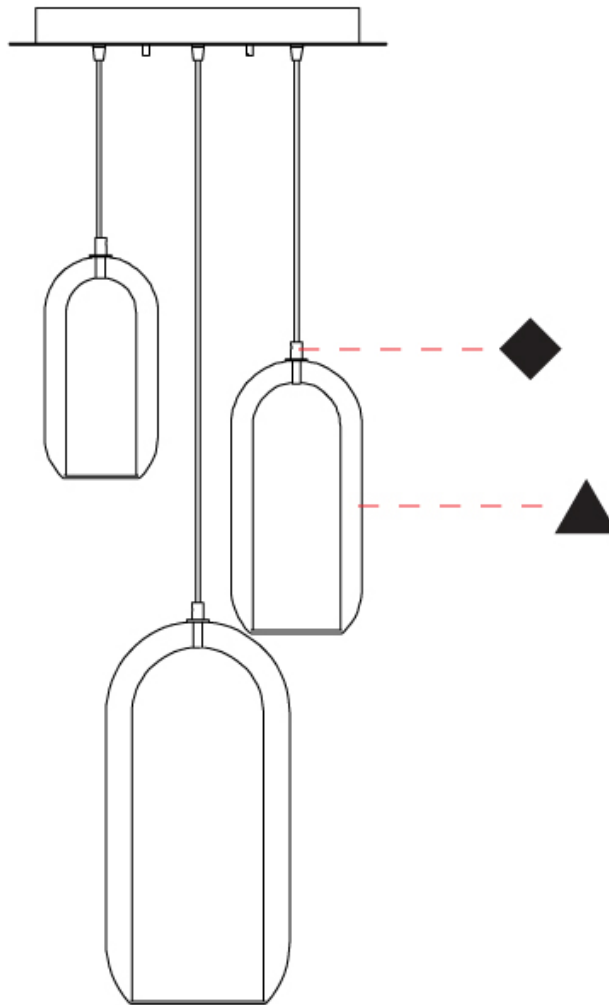

AERON 3 LIGHT CLUSTER SUSPENSION

D141212-

PROJECT
TYPE
SPECIFIER
QUANTITY
DATE

D