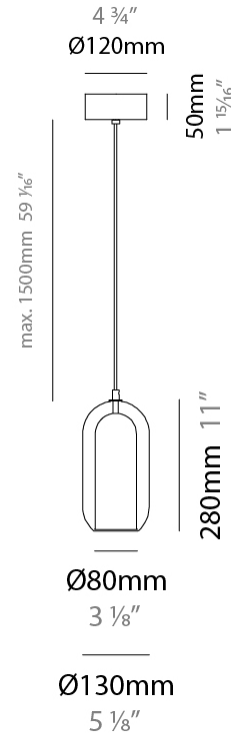

PROJECT	_____
TYPE	_____
SPECIFIER	_____
QUANTITY	_____
DATE	_____

AERON MONOPOINT SUSPENSION

D141203-

base number	Finish	Finish
	Options	Options

1. To build a product code in our configurator select the specify button on the base model # product page
2. To build a manual product code on this datasheet choose from the options listed below in blue font and add the suffix to the base model #

GENERAL

Series: Aeron
Subseries: Aeron Monopoint
Brand: Cangini & Tucci
Division: Design
Mounting Type: Suspension
Mounting Location: Ceiling
Subcategory: Ambient

PHYSICAL

Shape: Cylinder
Diameter (mm): 130
Diameter (in): 5 1/8
Height (mm): 280
Height (in): 11
Max. Overall Height (mm): 1780
Max. Overall Height (in): 70 1/16
Light Distribution: Omnidirectional
Weight (kg): 0.860
Weight (lbs): 1.90
Fixture Finish: AMB / GRN / PNK / RUB / SKB / SMK / TOB / TRA
Holder Finish: CHR / SGD / SBK
Fixture Material: Glass / Metal
Cable Details: Black Rubber Cable

ELECTRICAL

Number of Lamps: 1
Lamp Type: LED Retrofit
Bulb Included: Bulb Not Included
Max. Wattage Per Lamp (W): 4
Lamp Base: E12
Input Voltage (V): 120

LED

OPTICAL

RATINGS AND CERTIFICATIONS

Certified By: Certified for North American Standards
IP rating: IP20