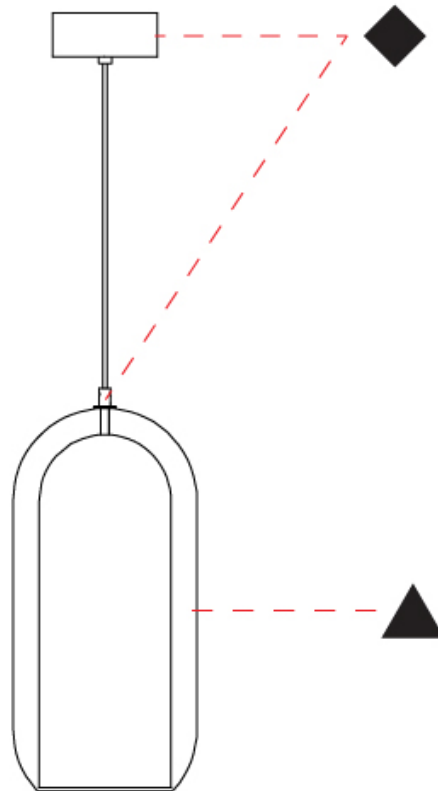

AERON MONOPOINT SUSPENSION

D141205-

PROJECT
TYPE
SPECIFIER
QUANTITY
DATE

D