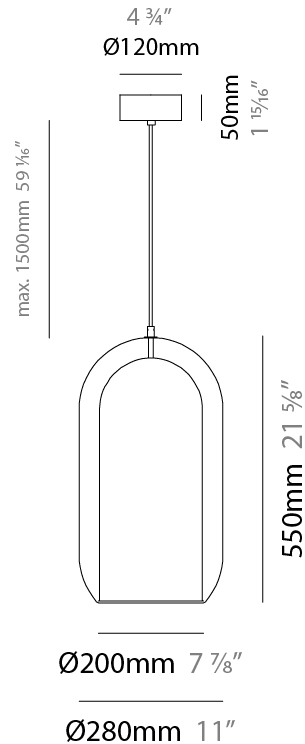

PROJECT	
TYPE	
SPECIFIER	
QUANTITY	
DATE	

AERON MONOPOINT SUSPENSION

D141206-

base number   Finish Options   -   Finish Options

1. To build a product code in our configurator select the specify button on the base model # product page
2. To build a manual product code on this datasheet choose from the options listed below in blue font and add the suffix to the base model #

GENERAL

Series: Aeron
Subseries: Aeron Monopoint
Brand: Cangini & Tucci
Division: Design
Mounting Type: Suspension
Mounting Location: Ceiling
Subcategory: Ambient

PHYSICAL

Shape: Cylinder
Diameter (mm): 280
Diameter (in): 11
Height (mm): 550
Height (in): 21 ⁵/₈
Max. Overall Height (mm): 2050
Max. Overall Height (in): 80 ¹¹/₁₆
Light Distribution: Omnidirectional
Weight (kg): 3.570
Weight (lbs): 7.87
Fixture Finish: [AMB](#) / [GRN](#) / [PNK](#) / [RUB](#) / [SKB](#) / [SMK](#) / [TOB](#) / [TRA](#)
Holder Finish: [CHR](#) / [SGD](#) / [SBK](#)
Fixture Material: Glass / Metal
Cable Details: 1,500mm / 59 1/16" - Black Rubber Cable

ELECTRICAL

Number of Lamps: 1
Lamp Type: LED Retrofit
Bulb Included: Bulb Not Included
Max. Wattage Per Lamp (W): 8
Lamp Base: E26
Input Voltage (V): 120
Upon Request: GU24 / 277Vac

LED

OPTICAL

RATINGS AND CERTIFICATIONS

Certified By: Certified for North American Standards
IP rating: IP20