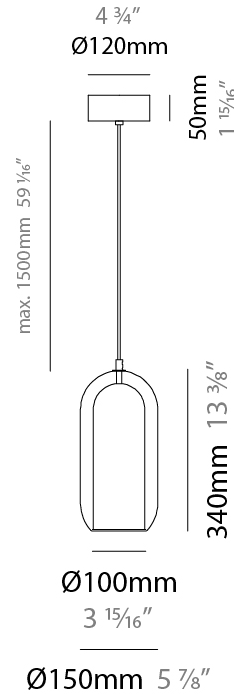

AERON MONOPOINT SUSPENSION

D141204- _____

base number   Finish Options   Finish Options

1. To build a product code in our configurator select the specify button on the base model # product page
2. To build a manual product code on this datasheet choose from the options listed below in blue font and add the suffix to the base model #

GENERAL

Series: Aeron
Subseries: Aeron Monopoint
Brand: Cangini & Tucci
Division: Design
Mounting Type: Suspension
Mounting Location: Ceiling
Subcategory: Ambient

PHYSICAL

Shape: Cylinder
Diameter (mm): 150
Diameter (in): 5 ⁷/₈
Height (mm): 340
Height (in): 13 ³/₈
Max. Overall Height (mm): 1830
Max. Overall Height (in): 72 ⁷/₁₆
Light Distribution: Omnidirectional
Weight (kg): 1.356
Weight (lbs): 2.99
Fixture Finish: [AMB / GRN / GRN / RUB / SKB / SMK / TOB / TRA](#)
Holder Finish: CHR / SGD / SBK
Fixture Material: Glass / Metal
Cable Details: Black Rubber Cable

ELECTRICAL

Number of Lamps: 1
Lamp Type: LED Retrofit
Bulb Included: Bulb Not Included
Max. Wattage Per Lamp (W): 8
Lamp Base: E26
Input Voltage (V): 120
Upon Request: GU24 / 277Vac

LED

OPTICAL

RATINGS AND CERTIFICATIONS

Certified By: Certified for North American Standards
IP rating: IP20

PROJECT
TYPE
SPECIFIER
QUANTITY
DATE