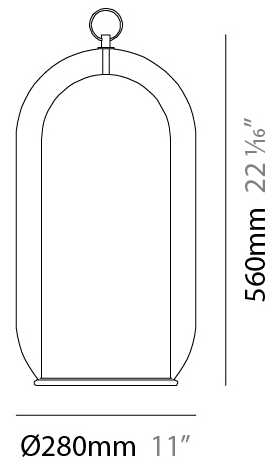

PROJECT
TYPE
SPECIFIER
QUANTITY
DATE

AERON PORTABLE

D144035-

base number	Finish Options	Finish Options

1. To build a product code in our configurator select the specify button on the base model # product page
2. To build a manual product code on this datasheet choose from the options listed below in blue font and add the suffix to the base model #

GENERAL

Series: Aeron
Brand: Cangini & Tucci
Division: Design
Mounting Type: Portable
Mounting Location: Table
Subcategory: Table

PHYSICAL

Shape: Cylinder
Diameter (mm): 280
Diameter (in): 11
Height (mm): 560
Height (in): 22 1/16
Light Distribution: Omnidirectional
Weight (kg): 5.670
Weight (lbs): 12.50
Fixture Finish: AMB / GRN / PNK / RUB / SKB / SMK / TOB / TRA
Holder Finish: CHR / SGD / SBK
Fixture Material: Glass / Metal
Cable Details: Black Rubber Cable

ELECTRICAL

Number of Lamps: 1
Lamp Type: LED Retrofit
Bulb Included: Bulb Not Included
Input Voltage (V): 120

LED

OPTICAL

RATINGS AND CERTIFICATIONS

Certified By: Certified for North American Standards
IP rating: IP20