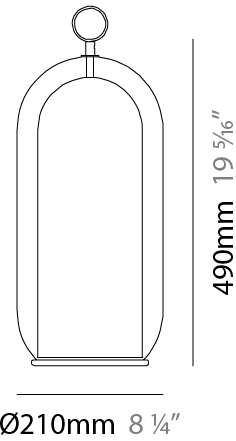

PROJECT
TYPE
SPECIFIER
QUANTITY
DATE

AERON PORTABLE

D144034- _____

base number   Finish Options   -   Finish Options

1. To build a product code in our configurator select the specify button on the base model # product page
2. To build a manual product code on this datasheet choose from the options listed below in blue font and add the suffix to the base model #

GENERAL

Series: Aeron
Brand: Cangiini & Tucci
Division: Design
Mounting Type: Portable
Mounting Location: Table
Subcategory: Table

PHYSICAL

Shape: Cylinder
Diameter (mm): 210
Diameter (in): 8 1/4
Height (mm): 490
Height (in): 19 5/16
Light Distribution: Omnidirectional
Weight (kg): 4.000
Weight (lbs): 8.82
Fixture Finish: [AMB](#) / [GRN](#) / [PNK](#) / [RUB](#) / [SKB](#) / [SMK](#) / [TOB](#) / [TRA](#)
Holder Finish: CHR / SGD / SBK
Fixture Material: Glass / Metal
Cable Details: Black Rubber Cable

ELECTRICAL

Number of Lamps: 1
Lamp Type: LED Retrofit
Bulb Included: Bulb Not Included
Input Voltage (V): 120

LED

OPTICAL

RATINGS AND CERTIFICATIONS

Certified By: Certified for North American Standards
IP rating: IP20