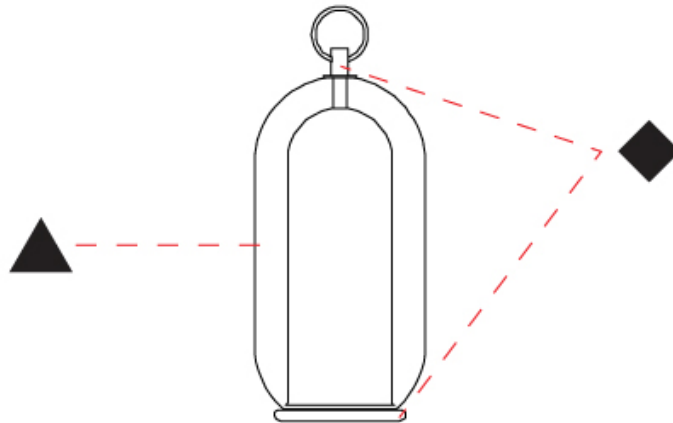

AERON PORTABLE

D144033-

PROJECT

TYPE

SPECIFIER

QUANTITY

DATE

D