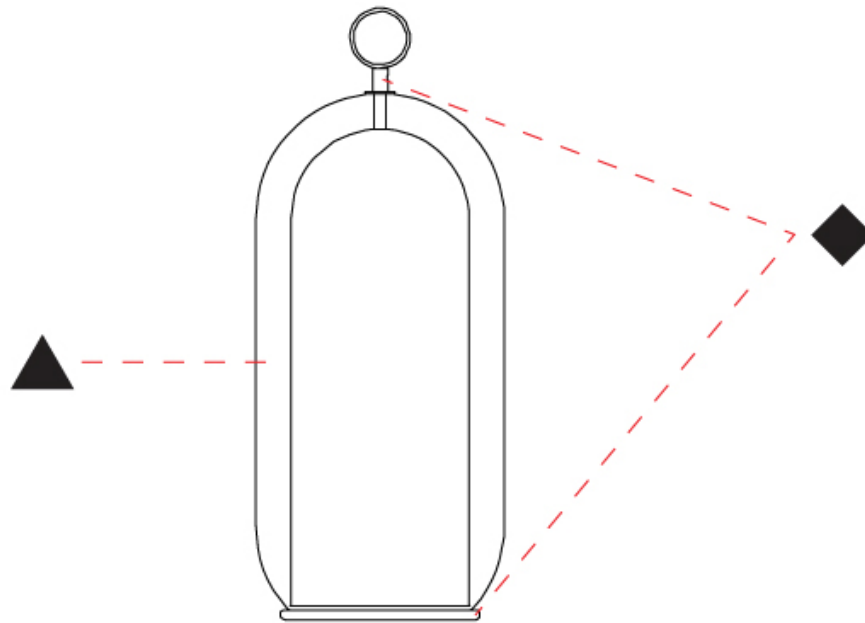

AERON PORTABLE

D144034-

PROJECT	_____
TYPE	_____
SPECIFIER	_____
QUANTITY	_____
DATE	_____

D