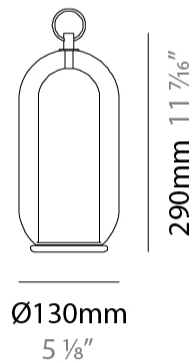

PROJECT
TYPE
SPECIFIER
QUANTITY
DATE

AERON PORTABLE

D144033-

base number	Finish Options	-	Finish Options

1. To build a product code in our configurator select the specify button on the base model # product page
2. To build a manual product code on this datasheet choose from the options listed below in blue font and add the suffix to the base model #

GENERAL

Series: Aeron
Brand: Cangiini & Tucci
Division: Design
Mounting Type: Portable
Mounting Location: Table
Subcategory: Table

PHYSICAL

Shape: Cylinder
Diameter (mm): 130
Diameter (in): 5 1/8
Height (mm): 290
Height (in): 11 7/16
Light Distribution: Omnidirectional
Weight (kg): 1.210
Weight (lbs): 2.68
Fixture Finish: AMB / GRN / PNK / RUB / SKB / SMK / TOB / TRA
Holder Finish: CHR / SGD / SBK
Fixture Material: Glass / Metal
Cable Details: Black Rubber Cable

ELECTRICAL

Number of Lamps: 1
Lamp Type: LED Retrofit
Bulb Included: Bulb Not Included
Input Voltage (V): 120

LED

OPTICAL

RATINGS AND CERTIFICATIONS

Certified By: Certified for North American Standards
IP rating: IP20