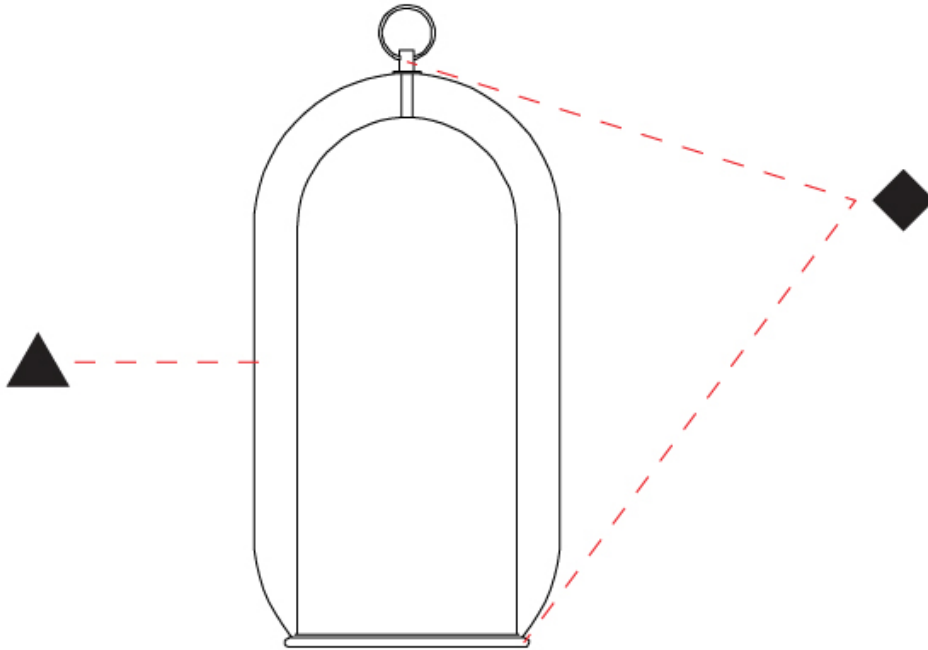

AERON PORTABLE

D144035-

PROJECT	_____
TYPE	_____
SPECIFIER	_____
QUANTITY	_____
DATE	_____

D