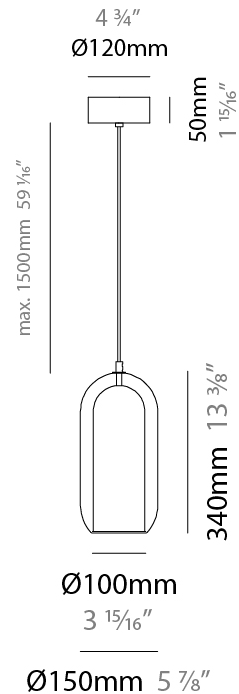

AERON MONOPOINT SUSPENSION

D141204- _____

base number   Finish Options   Finish Options

1. To build a product code in our configurator select the specify button on the base model # product page
2. To build a manual product code on this datasheet choose from the options listed below in blue font and add the suffix to the base model #

GENERAL

Series: Aeron
Subseries: Aeron Monopoint
Brand: Cangini & Tucci
Division: Design
Mounting Type: Suspension
Mounting Location: Ceiling
Subcategory: Ambient

PHYSICAL

Shape: Cylinder
Diameter (mm): 150
Diameter (in): 5 ⁷/₈
Height (mm): 340
Height (in): 13 ³/₈
Max. Overall Height (mm): 1830
Max. Overall Height (in): 72 ¹/₁₆
Light Distribution: Omnidirectional
Weight (kg): 1.356
Weight (lbs): 2.99
Fixture Finish: [AMB / GRN / PNK / RUB / SKB / SMK / TOB / TRA / SWH](#)
Holder Finish: CHR / SGD / SBK
Fixture Material: Glass / Metal
Cable Details: Black Rubber Cable

ELECTRICAL

Number of Lamps: 1
Lamp Type: LED Retrofit
Bulb Included: Bulb Not Included
Max. Wattage Per Lamp (W): 8
Lamp Base: E26
Input Voltage (V): 120
Upon Request: GU24 / 277Vac

LED

OPTICAL

RATINGS AND CERTIFICATIONS

Certified By: Certified for North American Standards
IP rating: IP20

PROJECT
TYPE
SPECIFIER
QUANTITY
DATE