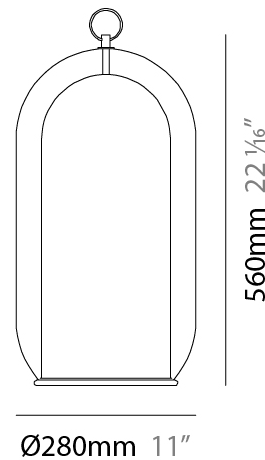

PROJECT
TYPE
SPECIFIER
QUANTITY
DATE

AERON PORTABLE

D144035- _____ - _____
base number   Finish   Finish
                         Options   Options

1. To build a product code in our configurator select the specify button on the base model # product page
2. To build a manual product code on this datasheet choose from the options listed below in blue font and add the suffix to the base model #

GENERAL

Series: Aeron
Brand: Cangini & Tucci
Division: Design
Mounting Type: Portable
Mounting Location: Table
Subcategory: Table

PHYSICAL

Shape: Cylinder
Diameter (mm): 280
Diameter (in): 11
Height (mm): 560
Height (in): 22 1/4
Light Distribution: Omnidirectional
Weight (kg): 5.670
Weight (lbs): 12.50
Fixture Finish: [AMB](#) / [GRN](#) / [PNK](#) / [RUB](#) / [SKB](#) / [SMK](#) / [TOB](#) / [TRA](#) / [SWH](#)
Holder Finish: [CHR](#) / [SGD](#) / [SBK](#)
Fixture Material: Glass / Metal
Cable Details: Black Rubber Cable

ELECTRICAL

Number of Lamps: 1
Lamp Type: LED Retrofit
Bulb Included: Bulb Not Included
Input Voltage (V): 120

LED

OPTICAL

RATINGS AND CERTIFICATIONS

Certified By: Certified for North American Standards
IP rating: IP20