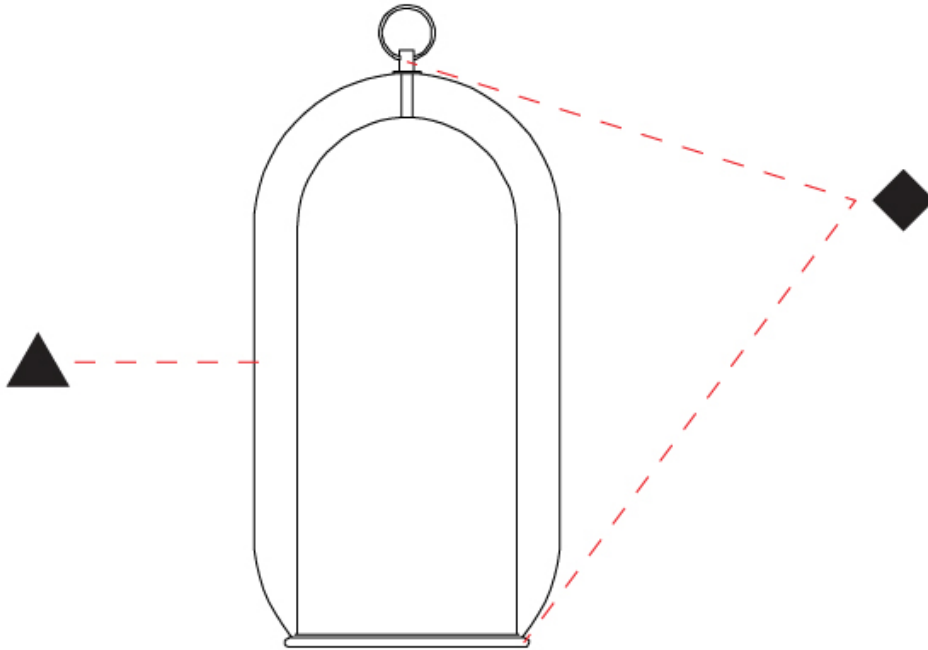

AERON PORTABLE

D144035-

PROJECT	_____
TYPE	_____
SPECIFIER	_____
QUANTITY	_____
DATE	_____