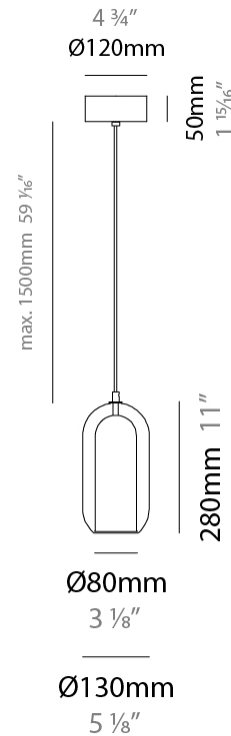

PROJECT	
TYPE	
SPECIFIER	
QUANTITY	
DATE	

AERON MONOPOINT SUSPENSION

D141203-

base number   Finish   Finish
Options   Options

1. To build a product code in our configurator select the specify button on the base model # product page
2. To build a manual product code on this datasheet choose from the options listed below in blue font and add the suffix to the base model #

GENERAL

Series: Aeron
Subseries: Aeron Monopoint
Brand: Cangini & Tucci
Division: Design
Mounting Type: Suspension
Mounting Location: Ceiling
Subcategory: Ambient

PHYSICAL

Shape: Cylinder
Diameter (mm): 130
Diameter (in): 5 1/8
Height (mm): 280
Height (in): 11
Max. Overall Height (mm): 1780
Max. Overall Height (in): 70 1/16
Light Distribution: Omnidirectional
Weight (kg): 0.860
Weight (lbs): 1.90
Fixture Finish: [AMB](#) / [GRN](#) / [PNK](#) / [RUB](#) / [SKB](#) / [SMK](#) / [TOB](#) / [TRA](#) / [SWH](#)
Holder Finish: CHR / SGD / SBK
Fixture Material: Glass / Metal
Cable Details: Black Rubber Cable

ELECTRICAL

Number of Lamps: 1
Lamp Type: LED Retrofit
Bulb Included: Bulb Not Included
Max. Wattage Per Lamp (W): 4
Lamp Base: E12
Input Voltage (V): 120

LED

OPTICAL

RATINGS AND CERTIFICATIONS

Certified By: Certified for North American Standards
IP rating: IP20