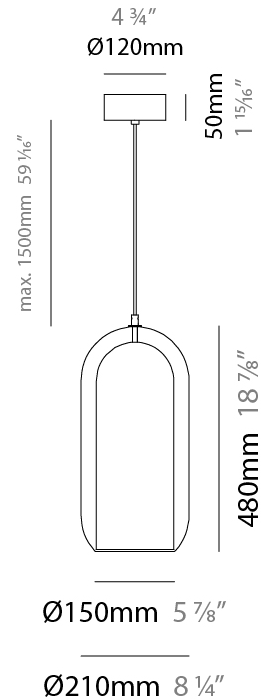

AERON MONOPOINT SUSPENSION

D141205- _____

base number   Finish Options   Finish Options

1. To build a product code in our configurator select the specify button on the base model # product page
2. To build a manual product code on this datasheet choose from the options listed below in blue font and add the suffix to the base model #

GENERAL

Series: Aeron
Subseries: Aeron Monopoint
Brand: Cangini & Tucci
Division: Design
Mounting Type: Suspension
Mounting Location: Ceiling
Subcategory: Ambient

PHYSICAL

Shape: Cylinder
Diameter (mm): 210
Diameter (in): 8 ¼
Height (mm): 480
Height (in): 18 7/8
Max. Overall Height (mm): 1980
Max. Overall Height (in): 77 15/16
Light Distribution: Omnidirectional
Weight (kg): 2.800
Weight (lbs): 6.17
Fixture Finish: [AMB / GRN / GRN / RUB / SKB / SMK / TOB / TRA / SWH](#)
Holder Finish: CHR / SGD / SBK
Fixture Material: Glass / Metal
Cable Details: 1,500mm / 59 1/16" - Black Rubber Cable

ELECTRICAL

Number of Lamps: 1
Lamp Type: LED Retrofit
Bulb Included: Bulb Not Included
Max. Wattage Per Lamp (W): 8
Lamp Base: E26
Input Voltage (V): 120
Upon Request: GU24 / 277Vac

LED

OPTICAL

RATINGS AND CERTIFICATIONS

Certified By: Certified for North American Standards
IP rating: IP20

PROJECT
TYPE
SPECIFIER
QUANTITY
DATE