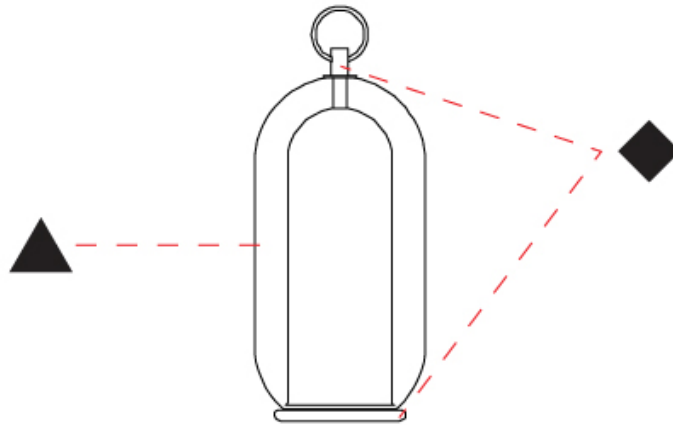

AERON PORTABLE

D144033-

PROJECT

TYPE

SPECIFIER

QUANTITY

DATE

D