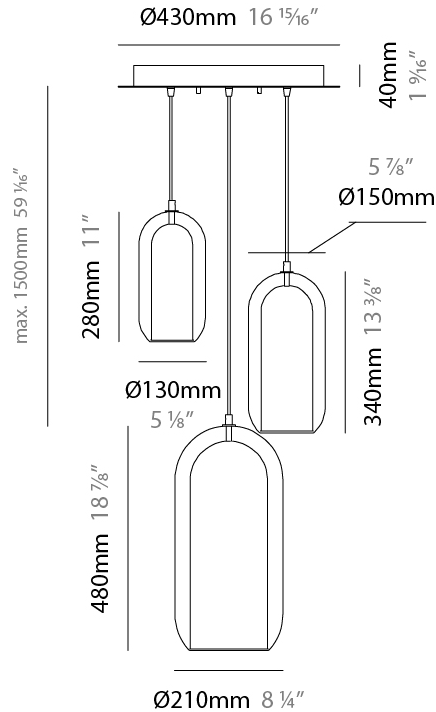

PROJECT	
TYPE	
SPECIFIER	
QUANTITY	
DATE	

AERON 3 LIGHT CLUSTER SUSPENSION

D141212-

base number   Finish Options   Finish Options

1. To build a product code in our configurator select the specify button on the base model # product page
2. To build a manual product code on this datasheet choose from the options listed below in blue font and add the suffix to the base model #

GENERAL

Series: Aeron
Subseries: Aeron 3 Light Cluster
Brand: Cangini & Tucci
Division: Design
Mounting Type: Suspension
Mounting Location: Ceiling
Subcategory: Ambient

PHYSICAL

Shape: Cylinder
Diameter (mm): 540
Diameter (in): 21 1/4
Height (mm): 210
Height (in): 8 3/4
Max. Overall Height (mm): 1710
Max. Overall Height (in): 67 5/16
Light Distribution: Omnidirectional
Weight (kg): 6.830
Weight (lbs): 15.06
Fixture Finish: [AMB / GRN / PNK / RUB / SKB / SMK / TOB / TRA / SWH](#)
Holder Finish: CHR / SGD / SBK
Fixture Material: Glass / Metal
Cable Details: 1,500mm / 59 1/16" - Black Rubber Cable

ELECTRICAL

Number of Lamps: 2 + 1
Lamp Type: LED Retrofit
Bulb Included: Bulb Not Included
Max. Wattage Per Lamp (W): 8 + 4
Lamp Base: E26 + E12
Input Voltage (V): 120

LED

OPTICAL

RATINGS AND CERTIFICATIONS

Certified By: Certified for North American Standards
IP rating: IP20