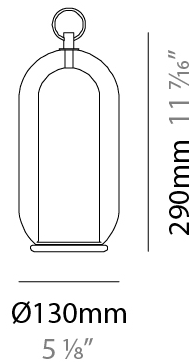

PROJECT
TYPE
SPECIFIER
QUANTITY
DATE

AERON PORTABLE

D144033- _____
base number   Finish   Finish
                            Options   Options

1. To build a product code in our configurator select the specify button on the base model # product page
2. To build a manual product code on this datasheet choose from the options listed below in blue font and add the suffix to the base model #

GENERAL

Series: Aeron
Brand: Cangiini & Tucci
Division: Design
Mounting Type: Portable
Mounting Location: Table
Subcategory: Table

PHYSICAL

Shape: Cylinder
Diameter (mm): 130
Diameter (in): 5 1/8
Height (mm): 290
Height (in): 11 7/16
Light Distribution: Omnidirectional
Weight (kg): 1.210
Weight (lbs): 2.68
Fixture Finish: [AMB](#) / [GRN](#) / [PNK](#) / [RUB](#) / [SKB](#) / [SMK](#) / [TOB](#) / [TRA](#) / [SWH](#)
Holder Finish: [CHR](#) / [SGD](#) / [SBK](#)
Fixture Material: Glass / Metal
Cable Details: Black Rubber Cable

ELECTRICAL

Number of Lamps: 1
Lamp Type: LED Retrofit
Bulb Included: Bulb Not Included
Input Voltage (V): 120

LED

OPTICAL

RATINGS AND CERTIFICATIONS

Certified By: Certified for North American Standards
IP rating: IP20