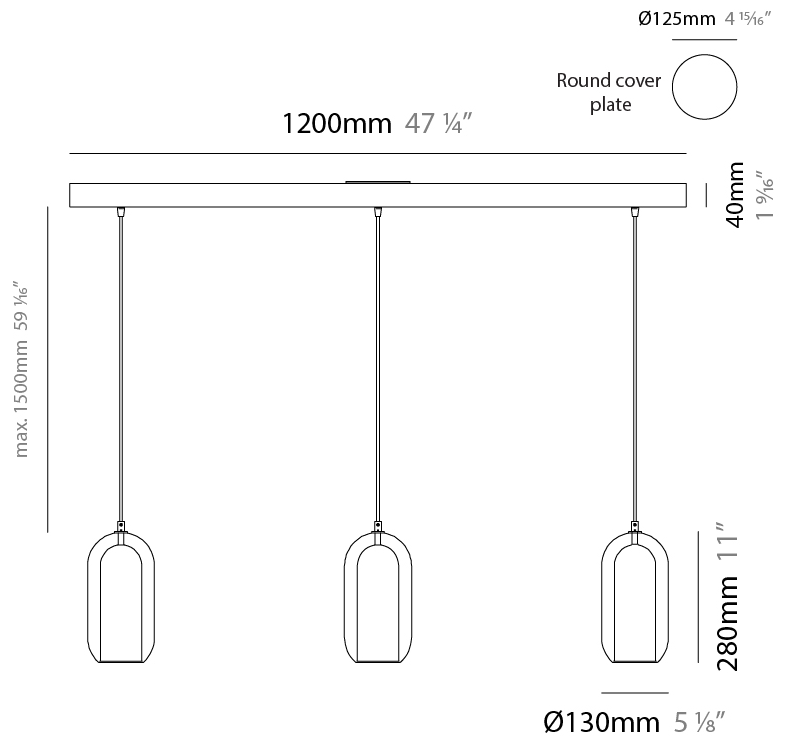

PROJECT	
TYPE	
SPECIFIER	
QUANTITY	
DATE	

AERON 3 LIGHT LINEAR SUSPENSION

D141211-

base number   Finish Options   Finish Options

1. To build a product code in our configurator select the specify button on the base model # product page
2. To build a manual product code on this datasheet choose from the options listed below in blue font and add the suffix to the base model #

GENERAL

Series: Aeron
Subseries: Aeron 3 Light Linear
Brand: Cangini & Tucci
Division: Design
Mounting Type: Suspension
Mounting Location: Ceiling
Subcategory: Ambient

PHYSICAL

Shape: Cylinder
Diameter (mm): 130
Diameter (in): 5 1/8
Length (mm): 1200
Length (in): 47 1/4
Height (mm): 130
Height (in): 5 1/8
Max. Overall Height (mm): 1630
Max. Overall Height (in): 63 3/16
Light Distribution: Omnidirectional
Weight (kg): 2.800
Weight (lbs): 6.18
Fixture Finish: [AMB](#) / [GRN](#) / [PNK](#) / [RUB](#) / [SKB](#) / [SMK](#) / [TOB](#) / [TRA](#) / [SWH](#)
Holder Finish: [CHR](#) / [SGD](#) / [SBK](#)
Fixture Material: Glass / Metal
Cable Details: 1,500mm / 59 1/16" - Black Rubber Cable

ELECTRICAL

Number of Lamps: 3
Lamp Type: LED Retrofit
Bulb Included: Bulb Not Included
Max. Wattage Per Lamp (W): 4
Lamp Base: E12
Input Voltage (V): 120

LED

OPTICAL

RATINGS AND CERTIFICATIONS

Certified By: Certified for North American Standards
IP rating: IP20