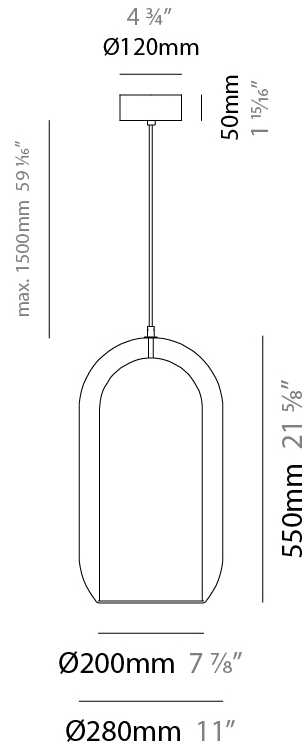

PROJECT	
TYPE	
SPECIFIER	
QUANTITY	
DATE	

AERON MONOPOINT SUSPENSION

D141206-

base number   Finish Options   -   Finish Options

1. To build a product code in our configurator select the specify button on the base model # product page
2. To build a manual product code on this datasheet choose from the options listed below in blue font and add the suffix to the base model #

GENERAL

Series: Aeron
Subseries: Aeron Monopoint
Brand: Cangini & Tucci
Division: Design
Mounting Type: Suspension
Mounting Location: Ceiling
Subcategory: Ambient

PHYSICAL

Shape: Cylinder
Diameter (mm): 280
Diameter (in): 11
Height (mm): 550
Height (in): 21 ⁵/₈
Max. Overall Height (mm): 2050
Max. Overall Height (in): 80 ¹¹/₁₆
Light Distribution: Omnidirectional
Weight (kg): 3.570
Weight (lbs): 7.87
Fixture Finish: [AMB](#) / [GRN](#) / [PNK](#) / [RUB](#) / [SKB](#) / [SMK](#) / [TOB](#) / [TRA](#) / [SWH](#)
Holder Finish: [CHR](#) / [SGD](#) / [SBK](#)
Fixture Material: Glass / Metal
Cable Details: 1,500mm / 59 1/16" - Black Rubber Cable

ELECTRICAL

Number of Lamps: 1
Lamp Type: LED Retrofit
Bulb Included: Bulb Not Included
Max. Wattage Per Lamp (W): 8
Lamp Base: E26
Input Voltage (V): 120
Upon Request: GU24 / 277Vac

LED

OPTICAL

RATINGS AND CERTIFICATIONS

Certified By: Certified for North American Standards
IP rating: IP20