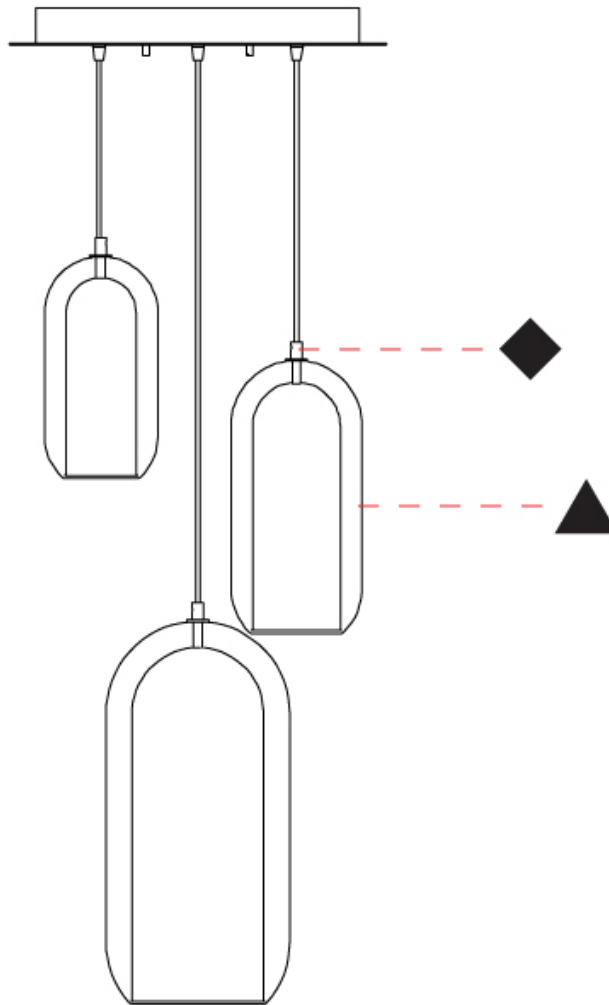

AERON 3 LIGHT CLUSTER SUSPENSION

D141212-

PROJECT	_____
TYPE	_____
SPECIFIER	_____
QUANTITY	_____
DATE	_____

D