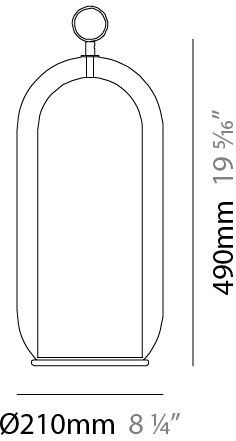

PROJECT	_____
TYPE	_____
SPECIFIER	_____
QUANTITY	_____
DATE	_____

AERON PORTABLE

D144034- _____

base number   Finish Options   -   Finish Options

1. To build a product code in our configurator select the specify button on the base model # product page
2. To build a manual product code on this datasheet choose from the options listed below in blue font and add the suffix to the base model #

GENERAL

Series: Aeron
Brand: Cangiini & Tucci
Division: Design
Mounting Type: Portable
Mounting Location: Table
Subcategory: Table

PHYSICAL

Shape: Cylinder
Diameter (mm): 210
Diameter (in): 8 1/4
Height (mm): 490
Height (in): 19 5/16
Light Distribution: Omnidirectional
Weight (kg): 4.000
Weight (lbs): 8.82
Fixture Finish: [AMB](#) / [GRN](#) / [PNK](#) / [RUB](#) / [SKB](#) / [SMK](#) / [TOB](#) / [TRA](#) / [SWH](#)
Holder Finish: [CHR](#) / [SGD](#) / [SBK](#)
Fixture Material: Glass / Metal
Cable Details: Black Rubber Cable

ELECTRICAL

Number of Lamps: 1
Lamp Type: LED Retrofit
Bulb Included: Bulb Not Included
Input Voltage (V): 120

LED

OPTICAL

RATINGS AND CERTIFICATIONS

Certified By: Certified for North American Standards
IP rating: IP20