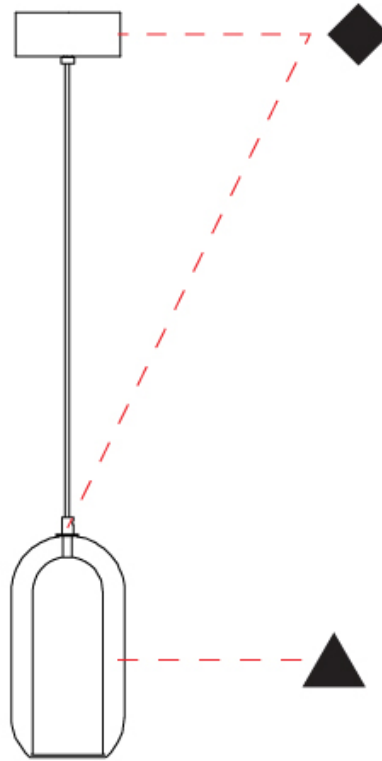

AERON MONOPOINT SUSPENSION

D141203-

PROJECT	_____
TYPE	_____
SPECIFIER	_____
QUANTITY	_____
DATE	_____

D