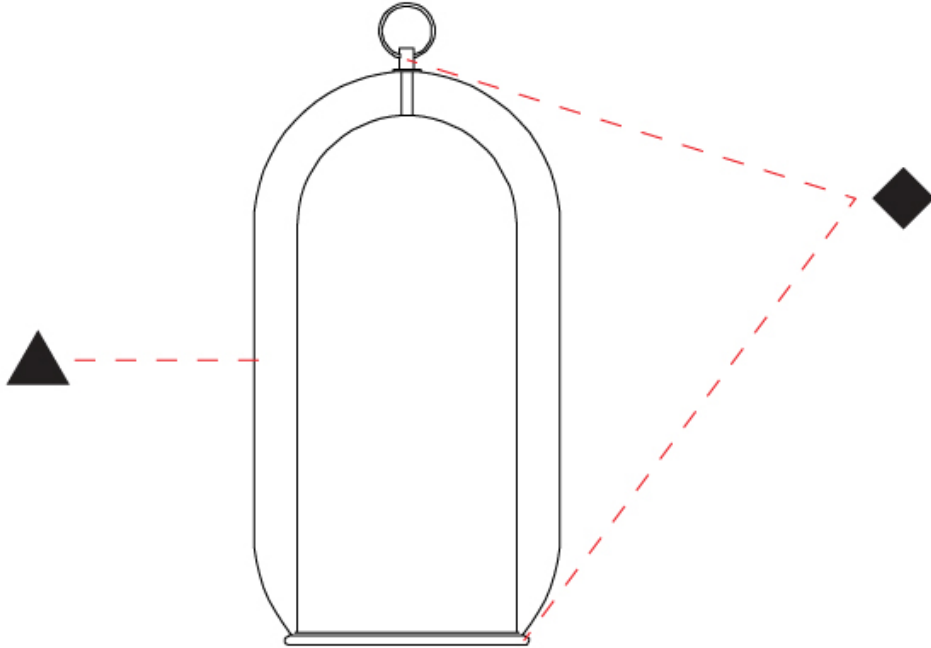

AERON PORTABLE

D144035-

PROJECT	_____
TYPE	_____
SPECIFIER	_____
QUANTITY	_____
DATE	_____