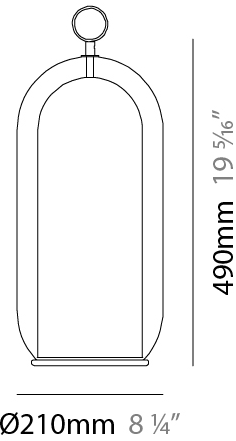

PROJECT
TYPE
SPECIFIER
QUANTITY
DATE

AERON PORTABLE

D144034- _____ - _____
base number   Finish   Finish
                         Options   Options

1. To build a product code in our configurator select the specify button on the base model # product page
2. To build a manual product code on this datasheet choose from the options listed below in blue font and add the suffix to the base model #

GENERAL

Series: Aeron
Brand: Cangiini & Tucci
Division: Design
Mounting Type: Portable
Mounting Location: Table
Subcategory: Table

PHYSICAL

Shape: Cylinder
Diameter (mm): 210
Diameter (in): 8 ¼
Height (mm): 490
Height (in): 19 5/16
Light Distribution: Omnidirectional
Weight (kg): 4.000
Weight (lbs): 8.82
Fixture Finish: [AMB](#) / [GRN](#) / [PNK](#) / [RUB](#) / [SKB](#) / [SMK](#) / [TOB](#) / [TRA](#)
Holder Finish: [CHR](#) / [SGD](#) / [SBK](#)
Fixture Material: Glass / Metal
Cable Details: Black Rubber Cable

ELECTRICAL

Number of Lamps: 1
Lamp Type: LED Retrofit
Bulb Included: Bulb Not Included
Input Voltage (V): 120

LED

OPTICAL

RATINGS AND CERTIFICATIONS

Certified By: Certified for North American Standards
IP rating: IP20