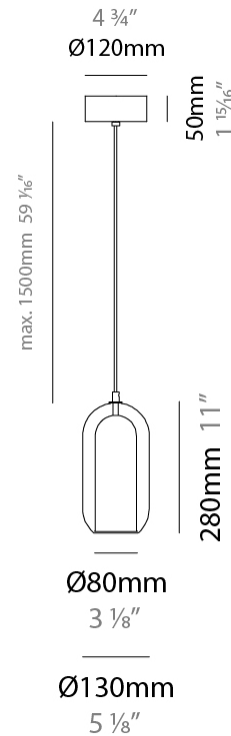

GENERAL

Series: Aeron
 Subseries: Aeron Monopoint
 Brand: Cangini & Tucci
 Division: Design
 Mounting Type: Suspension
 Mounting Location: Ceiling
 Subcategory: Ambient

PHYSICAL

Shape: Cylinder
 Diameter (mm): 130
 Diameter (in): 5 1/8
 Height (mm): 280
 Height (in): 11
 Max. Overall Height (mm): 1780
 Max. Overall Height (in): 70 1/16
 Light Distribution: Omnidirectional
 Weight (kg): 0.860
 Weight (lbs): 1.90
 Fixture Finish: [AMB / GRN / PNK / RUB / SKB / SMK / TOB / TRA](#)
 Holder Finish: CHR / SGD / SBK
 Fixture Material: Glass / Metal
 Cable Details: Black Rubber Cable

ELECTRICAL

Number of Lamps: 1
 Lamp Type: LED Retrofit
 Bulb Included: Bulb Not Included
 Max. Wattage Per Lamp (W): 4
 Lamp Base: E12
 Input Voltage (V): 120

LED

OPTICAL

RATINGS AND CERTIFICATIONS

Certified By: Certified for North American Standards
 IP rating: IP20

GENERAL

Series: Aeron
 Subseries: Aeron Monopoint
 Brand: Cangini & Tucci
 Division: Design
 Mounting Type: Suspension
 Mounting Location: Ceiling
 Subcategory: Ambient

PHYSICAL

Shape: Cylinder
 Diameter (mm): 150
 Diameter (in): 5 7/8
 Height (mm): 340
 Height (in): 13 3/8
 Max. Overall Height (mm): 1830
 Max. Overall Height (in): 72 1/16
 Light Distribution: Omnidirectional
 Weight (kg): 1.356
 Weight (lbs): 2.99
 Fixture Finish: [AMB / GRN / PNK / RUB / SKB / SMK / TOB / TRA](#)
 Holder Finish: CHR / SGD / SBK
 Fixture Material: Glass / Metal
 Cable Details: Black Rubber Cable