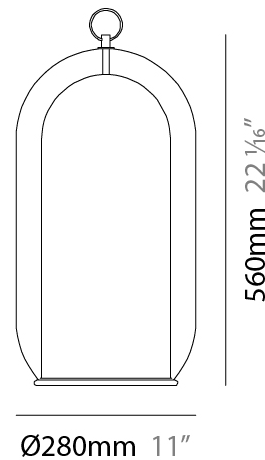

PROJECT	_____
TYPE	_____
SPECIFIER	_____
QUANTITY	_____
DATE	_____

AERON PORTABLE

D144035-

base number	Finish Options	-	Finish Options

1. To build a product code in our configurator select the specify button on the base model # product page
2. To build a manual product code on this datasheet choose from the options listed below in blue font and add the suffix to the base model #

GENERAL

Series: Aeron
Brand: Cangini & Tucci
Division: Design
Mounting Type: Portable
Mounting Location: Table
Subcategory: Table

PHYSICAL

Shape: Cylinder
Diameter (mm): 280
Diameter (in): 11
Height (mm): 560
Height (in): 22 1/16
Light Distribution: Omnidirectional
Weight (kg): 5.670
Weight (lbs): 12.50
Fixture Finish: AMB / GRN / PNK / RUB / SKB / SMK / TOB / TRA
Holder Finish: CHR / SGD / SBK
Fixture Material: Glass / Metal
Cable Details: Black Rubber Cable

ELECTRICAL

Number of Lamps: 1
Lamp Type: LED Retrofit
Bulb Included: Bulb Not Included
Input Voltage (V): 120

LED

OPTICAL

RATINGS AND CERTIFICATIONS

Certified By: Certified for North American Standards
IP rating: IP20