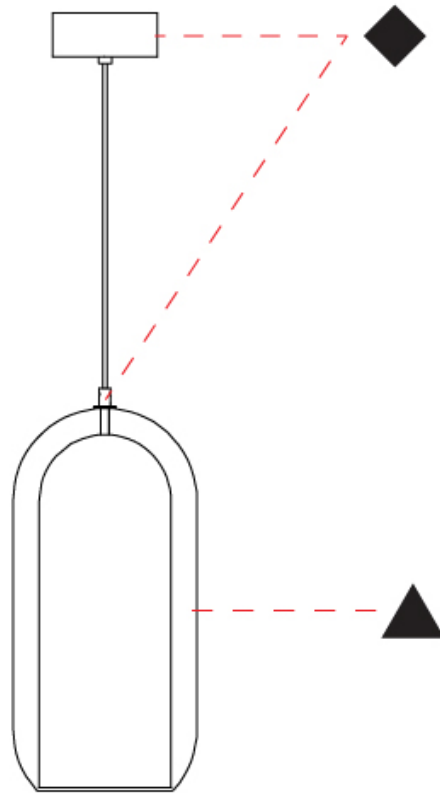

AERON MONOPOINT SUSPENSION

D141205-

PROJECT	_____
TYPE	_____
SPECIFIER	_____
QUANTITY	_____
DATE	_____

D