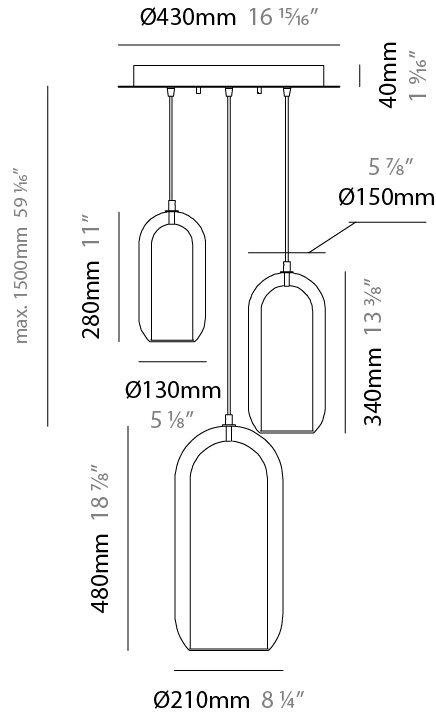

PROJECT	
TYPE	
SPECIFIER	
QUANTITY	
DATE	

AERON 3 LIGHT CLUSTER SUSPENSION

D141212-

base number   Finish Options   -   Finish Options

1. To build a product code in our configurator select the specify button on the base model # product page
2. To build a manual product code on this datasheet choose from the options listed below in blue font and add the suffix to the base model #

GENERAL

Series: Aeron
Subseries: Aeron 3 Light Cluster
Brand: Cangini & Tucci
Division: Design
Mounting Type: Suspension
Mounting Location: Ceiling
Subcategory: Ambient

PHYSICAL

Shape: Cylinder
Diameter (mm): 540
Diameter (in): 21 1/4
Height (mm): 210
Height (in): 8 3/4
Max. Overall Height (mm): 1710
Max. Overall Height (in): 67 5/16
Light Distribution: Omnidirectional
Weight (kg): 6.830
Weight (lbs): 15.06
Fixture Finish: [AMB / GRN / PNK / RUB / SKB / SMK / TOB / TRA](#)
Holder Finish: CHR / SGD / SBK
Fixture Material: Glass / Metal
Cable Details: 1,500mm / 59 1/16" - Black Rubber Cable

ELECTRICAL

Number of Lamps: 2 + 1
Lamp Type: LED Retrofit
Bulb Included: Bulb Not Included
Max. Wattage Per Lamp (W): 8 + 4
Lamp Base: E26 + E12
Input Voltage (V): 120

LED

OPTICAL

RATINGS AND CERTIFICATIONS

Certified By: Certified for North American Standards
IP rating: IP20