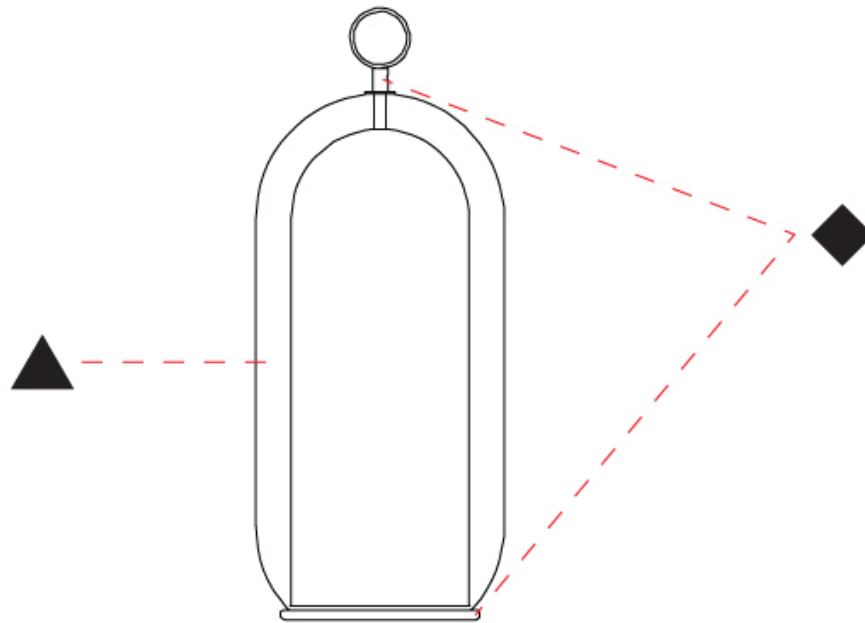

AERON PORTABLE

D144034-

PROJECT
TYPE
SPECIFIER
QUANTITY
DATE

D