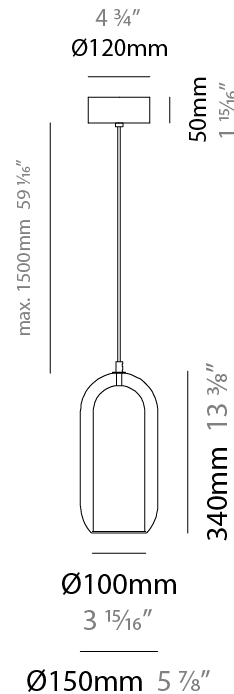

PROJECT
TYPE
SPECIFIER
QUANTITY
DATE

AERON MONOPOINT SUSPENSION

D141204-

base number   Finish Options   -   Finish Options

1. To build a product code in our configurator select the specify button on the base model # product page
2. To build a manual product code on this datasheet choose from the options listed below in blue font and add the suffix to the base model #

GENERAL

Series: Aeron
Subseries: Aeron Monopoint
Brand: Cangini & Tucci
Division: Design
Mounting Type: Suspension
Mounting Location: Ceiling
Subcategory: Ambient

PHYSICAL

Shape: Cylinder
Diameter (mm): 150
Diameter (in): 5 7/8
Height (mm): 340
Height (in): 13 3/8
Max. Overall Height (mm): 1830
Max. Overall Height (in): 72 1/16
Light Distribution: Omnidirectional
Weight (kg): 1.356
Weight (lbs): 2.99
Fixture Finish: [AMB / GRN / PNK / RUB / SKB / SMK / TOB / TRA](#)
Holder Finish: CHR / SGD / SBK
Fixture Material: Glass / Metal
Cable Details: Black Rubber Cable

ELECTRICAL

Number of Lamps: 1
Lamp Type: LED Retrofit
Bulb Included: Bulb Not Included
Max. Wattage Per Lamp (W): 8
Lamp Base: E26
Input Voltage (V): 120
Upon Request: GU24 / 277Vac

LED

OPTICAL

RATINGS AND CERTIFICATIONS

Certified By: Certified for North American Standards
IP rating: IP20