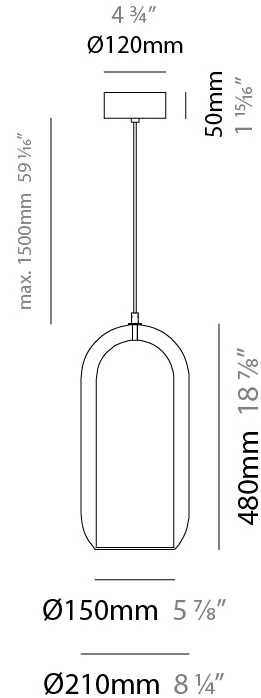

PROJECT	
TYPE	
SPECIFIER	
QUANTITY	
DATE	

AERON MONOPOINT SUSPENSION

D141205-

base number   Finish Options   -   Finish Options

1. To build a product code in our configurator select the specify button on the base model # product page
2. To build a manual product code on this datasheet choose from the options listed below in blue font and add the suffix to the base model #

GENERAL

Series: Aeron
Subseries: Aeron Monopoint
Brand: Cangini & Tucci
Division: Design
Mounting Type: Suspension
Mounting Location: Ceiling
Subcategory: Ambient

PHYSICAL

Shape: Cylinder
Diameter (mm): 210
Diameter (in): 8 ¼
Height (mm): 480
Height (in): 18 7/8
Max. Overall Height (mm): 1980
Max. Overall Height (in): 77 15/16
Light Distribution: Omnidirectional
Weight (kg): 2.800
Weight (lbs): 6.17
Fixture Finish: [AMB / GRN / GRN / RUB / SKB / SMK / TOB / TRA](#)
Holder Finish: CHR / SGD / SBK
Fixture Material: Glass / Metal
Cable Details: 1,500mm / 59 1/16" - Black Rubber Cable

ELECTRICAL

Number of Lamps: 1
Lamp Type: LED Retrofit
Bulb Included: Bulb Not Included
Max. Wattage Per Lamp (W): 8
Lamp Base: E26
Input Voltage (V): 120
Upon Request: GU24 / 277Vac

LED

OPTICAL

RATINGS AND CERTIFICATIONS

Certified By: Certified for North American Standards
IP rating: IP20