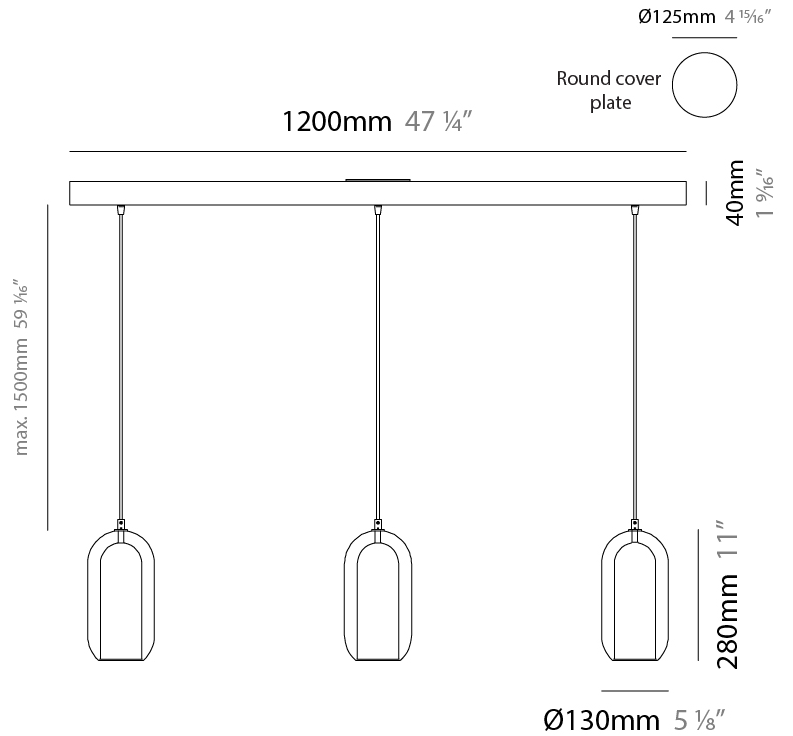

PROJECT	_____
TYPE	_____
SPECIFIER	_____
QUANTITY	_____
DATE	_____

AERON 3 LIGHT LINEAR SUSPENSION

D141211-

base number   Finish Options   Finish Options

1. To build a product code in our configurator select the specify button on the base model # product page
2. To build a manual product code on this datasheet choose from the options listed below in blue font and add the suffix to the base model #

GENERAL

Series: Aeron
Subseries: Aeron 3 Light Linear
Brand: Cangini & Tucci
Division: Design
Mounting Type: Suspension
Mounting Location: Ceiling
Subcategory: Ambient

PHYSICAL

Shape: Cylinder
Diameter (mm): 130
Diameter (in): 5 1/8
Length (mm): 1200
Length (in): 47 1/4
Height (mm): 130
Height (in): 5 1/8
Max. Overall Height (mm): 1630
Max. Overall Height (in): 63 3/16
Light Distribution: Omnidirectional
Weight (kg): 2.800
Weight (lbs): 6.18
Fixture Finish: [AMB](#) / [GRN](#) / [PNK](#) / [RUB](#) / [SKB](#) / [SMK](#) / [TOB](#) / [TRA](#)
Holder Finish: [CHR](#) / [SGD](#) / [SBK](#)
Fixture Material: Glass / Metal
Cable Details: 1,500mm / 59 1/16" - Black Rubber Cable

ELECTRICAL

Number of Lamps: 3
Lamp Type: LED Retrofit
Bulb Included: Bulb Not Included
Max. Wattage Per Lamp (W): 4
Lamp Base: E12
Input Voltage (V): 120

LED

OPTICAL

RATINGS AND CERTIFICATIONS

Certified By: Certified for North American Standards
IP rating: IP20