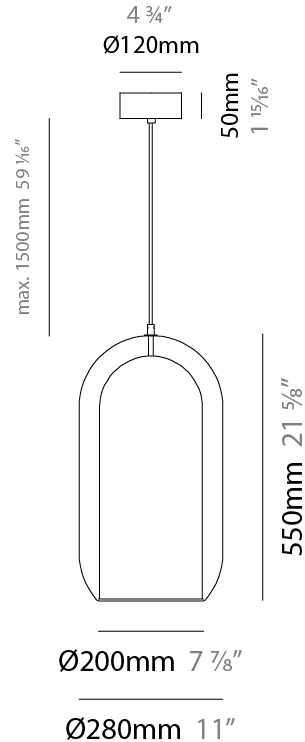

AERON MONOPOINT SUSPENSION

D141206-

base number   Finish   Finish
Options   Options

1. To build a product code in our configurator select the specify button on the base model # product page
2. To build a manual product code on this datasheet choose from the options listed below in blue font and add the suffix to the base model #

GENERAL

Series: Aeron
Subseries: Aeron Monopoint
Brand: Cangini & Tucci
Division: Design
Mounting Type: Suspension
Mounting Location: Ceiling
Subcategory: Ambient

PHYSICAL

Shape: Cylinder
Diameter (mm): 280
Diameter (in): 11
Height (mm): 550
Height (in): 21 ⁵/₈
Max. Overall Height (mm): 2050
Max. Overall Height (in): 80 ¹¹/₁₆
Light Distribution: Omnidirectional
Weight (kg): 3.570
Weight (lbs): 7.87
Fixture Finish: [AMB / GRN / PNK / RUB / SKB / SMK / TOB / TRA](#)
Holder Finish: CHR / SGD / SBK
Fixture Material: Glass / Metal
Cable Details: 1,500mm / 59 1/16" - Black Rubber Cable

ELECTRICAL

Number of Lamps: 1
Lamp Type: LED Retrofit
Bulb Included: Bulb Not Included
Max. Wattage Per Lamp (W): 8
Lamp Base: E26
Input Voltage (V): 120
Upon Request: GU24 / 277Vac

LED

OPTICAL

RATINGS AND CERTIFICATIONS

Certified By: Certified for North American Standards
IP rating: IP20