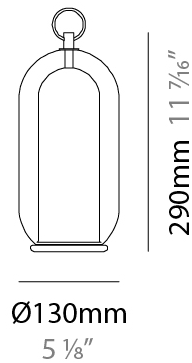

PROJECT
TYPE
SPECIFIER
QUANTITY
DATE

AERON PORTABLE

D144033- _____

base number   Finish Options   -   Finish Options

1. To build a product code in our configurator select the specify button on the base model # product page
2. To build a manual product code on this datasheet choose from the options listed below in blue font and add the suffix to the base model #

GENERAL

Series: Aeron
Brand: Cangiini & Tucci
Division: Design
Mounting Type: Portable
Mounting Location: Table
Subcategory: Table

PHYSICAL

Shape: Cylinder
Diameter (mm): 130
Diameter (in): 5 1/8
Height (mm): 290
Height (in): 11 7/16
Light Distribution: Omnidirectional
Weight (kg): 1.210
Weight (lbs): 2.68
Fixture Finish: [AMB](#) / [GRN](#) / [PNK](#) / [RUB](#) / [SKB](#) / [SMK](#) / [TOB](#) / [TRA](#)
Holder Finish: [CHR](#) / [SGD](#) / [SBK](#)
Fixture Material: Glass / Metal
Cable Details: Black Rubber Cable

ELECTRICAL

Number of Lamps: 1
Lamp Type: LED Retrofit
Bulb Included: Bulb Not Included
Input Voltage (V): 120

LED

OPTICAL

RATINGS AND CERTIFICATIONS

Certified By: Certified for North American Standards
IP rating: IP20