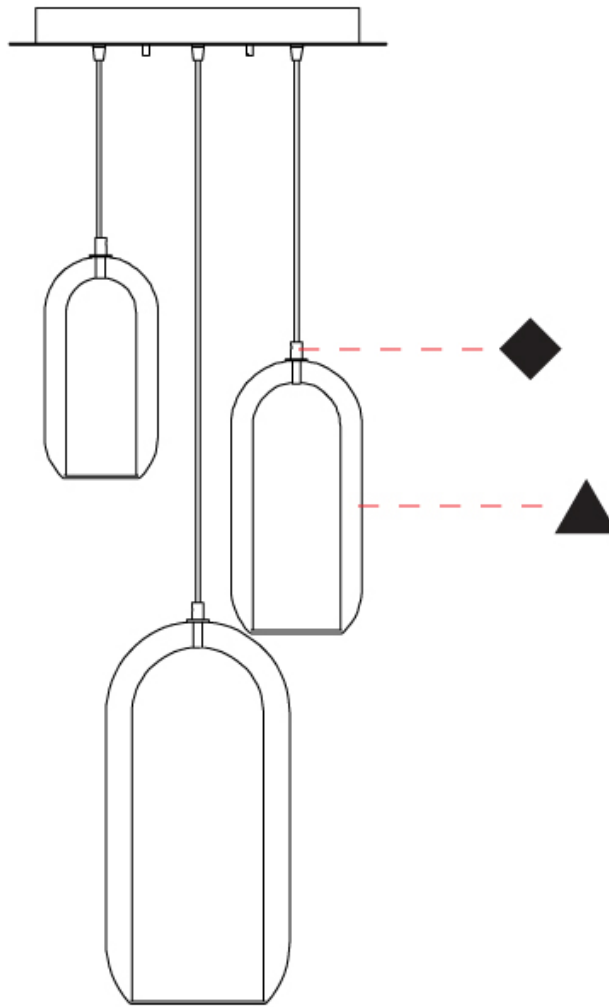

AERON 3 LIGHT CLUSTER SUSPENSION

D141212-

PROJECT
TYPE
SPECIFIER
QUANTITY
DATE

D