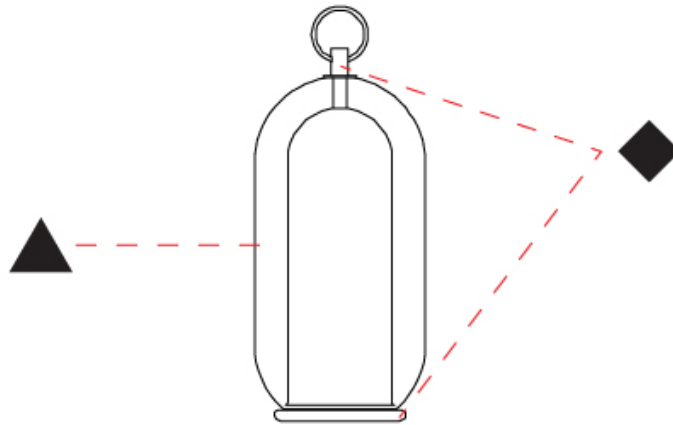

AERON PORTABLE

D144033-

PROJECT
TYPE
SPECIFIER
QUANTITY
DATE