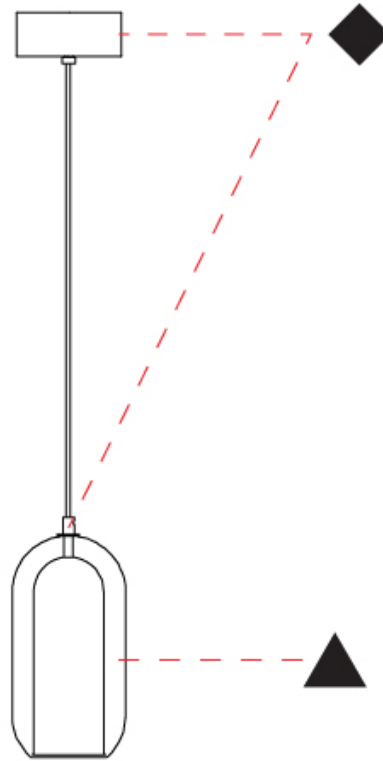

AERON MONOPOINT SUSPENSION

D141203-

PROJECT

TYPE

SPECIFIER

QUANTITY

DATE

D