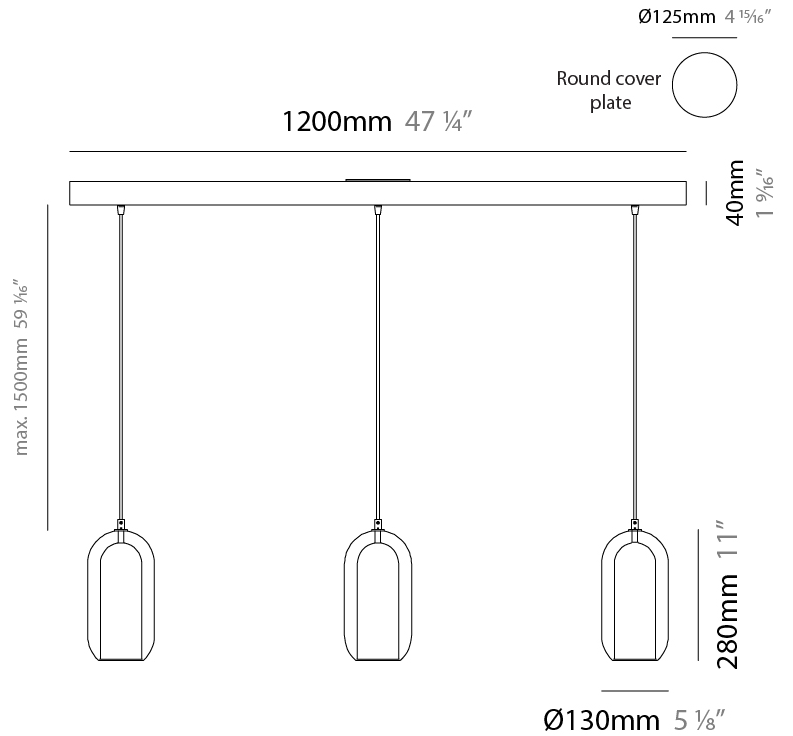

PROJECT	_____
TYPE	_____
SPECIFIER	_____
QUANTITY	_____
DATE	_____

AERON 3 LIGHT LINEAR SUSPENSION

D141211- _____

base number   Finish Options   Finish Options

1. To build a product code in our configurator select the specify button on the base model # product page
2. To build a manual product code on this datasheet choose from the options listed below in blue font and add the suffix to the base model #

GENERAL

Series: Aeron
Subseries: Aeron 3 Light Linear
Brand: Cangini & Tucci
Division: Design
Mounting Type: Suspension
Mounting Location: Ceiling
Subcategory: Ambient

PHYSICAL

Shape: Cylinder
Diameter (mm): 130
Diameter (in): 5 1/8
Length (mm): 1200
Length (in): 47 1/4
Height (mm): 130
Height (in): 5 1/8
Max. Overall Height (mm): 1630
Max. Overall Height (in): 63 3/16
Light Distribution: Omnidirectional
Weight (kg): 2.800
Weight (lbs): 6.18
Fixture Finish: [AMB](#) / [GRN](#) / [PNK](#) / [RUB](#) / [SKB](#) / [SMK](#) / [TOB](#) / [TRA](#) / [SWH](#)
Holder Finish: [CHR](#) / [SGD](#) / [SBK](#)
Fixture Material: Glass / Metal
Cable Details: 1,500mm / 59 1/16" - Black Rubber Cable

ELECTRICAL

Number of Lamps: 3
Lamp Type: LED Retrofit
Bulb Included: Bulb Not Included
Max. Wattage Per Lamp (W): 4
Lamp Base: E12
Input Voltage (V): 120

LED

OPTICAL

RATINGS AND CERTIFICATIONS

Certified By: Certified for North American Standards
IP rating: IP20