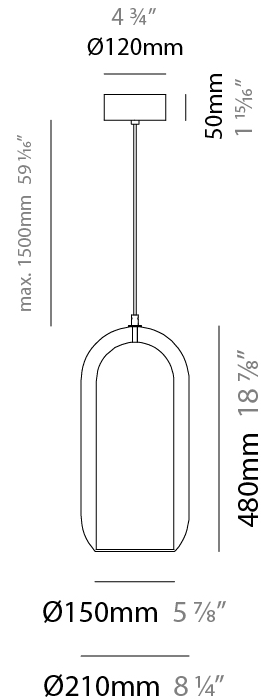

AERON MONOPOINT SUSPENSION

D141205-

base number   Finish Options   -   Finish Options

1. To build a product code in our configurator select the specify button on the base model # product page
2. To build a manual product code on this datasheet choose from the options listed below in blue font and add the suffix to the base model #

GENERAL

Series: Aeron
Subseries: Aeron Monopoint
Brand: Cangini & Tucci
Division: Design
Mounting Type: Suspension
Mounting Location: Ceiling
Subcategory: Ambient

PHYSICAL

Shape: Cylinder
Diameter (mm): 210
Diameter (in): 8 ¼
Height (mm): 480
Height (in): 18 7/8
Max. Overall Height (mm): 1980
Max. Overall Height (in): 77 15/16
Light Distribution: Omnidirectional
Weight (kg): 2.800
Weight (lbs): 6.17
[Fixture Finish: AMB / GRN / PNK / RUB / SKB / SMK / TOB / TRA / SWH](#)
Holder Finish: CHR / SGD / SBK
Fixture Material: Glass / Metal
Cable Details: 1,500mm / 59 1/16" - Black Rubber Cable

ELECTRICAL

Number of Lamps: 1
Lamp Type: LED Retrofit
Bulb Included: Bulb Not Included
Max. Wattage Per Lamp (W): 8
Lamp Base: E26
Input Voltage (V): 120
Upon Request: GU24 / 277Vac

LED

OPTICAL

RATINGS AND CERTIFICATIONS

Certified By: Certified for North American Standards
IP rating: IP20

PROJECT
TYPE
SPECIFIER
QUANTITY
DATE