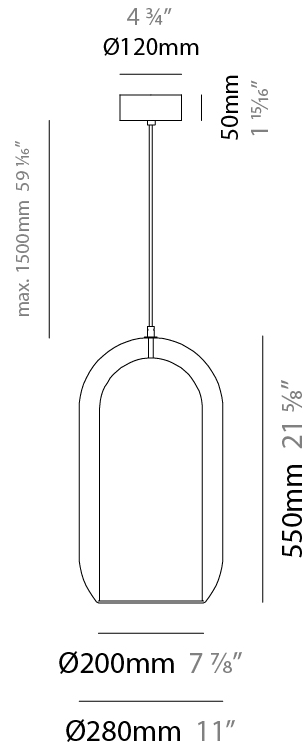

PROJECT	_____
TYPE	_____
SPECIFIER	_____
QUANTITY	_____
DATE	_____

AERON MONOPOINT SUSPENSION

D141206- _____ - _____
base number   Finish Options   Finish Options

1. To build a product code in our configurator select the specify button on the base model # product page
2. To build a manual product code on this datasheet choose from the options listed below in blue font and add the suffix to the base model #

GENERAL

Series: Aeron
Subseries: Aeron Monopoint
Brand: Cangini & Tucci
Division: Design
Mounting Type: Suspension
Mounting Location: Ceiling
Subcategory: Ambient

PHYSICAL

Shape: Cylinder
Diameter (mm): 280
Diameter (in): 11
Height (mm): 550
Height (in): 21 ⁵/₈
Max. Overall Height (mm): 2050
Max. Overall Height (in): 80 ¹¹/₁₆
Light Distribution: Omnidirectional
Weight (kg): 3.570
Weight (lbs): 7.87
Fixture Finish: [AMB](#) / [GRN](#) / [PNK](#) / [RUB](#) / [SKB](#) / [SMK](#) / [TOB](#) / [TRA](#) / [SWH](#)
Holder Finish: [CHR](#) / [SGD](#) / [SBK](#)
Fixture Material: Glass / Metal
Cable Details: 1,500mm / 59 1/16" - Black Rubber Cable

ELECTRICAL

Number of Lamps: 1
Lamp Type: LED Retrofit
Bulb Included: Bulb Not Included
Max. Wattage Per Lamp (W): 8
Lamp Base: E26
Input Voltage (V): 120
Upon Request: GU24 / 277Vac

LED

OPTICAL

RATINGS AND CERTIFICATIONS

Certified By: Certified for North American Standards
IP rating: IP20