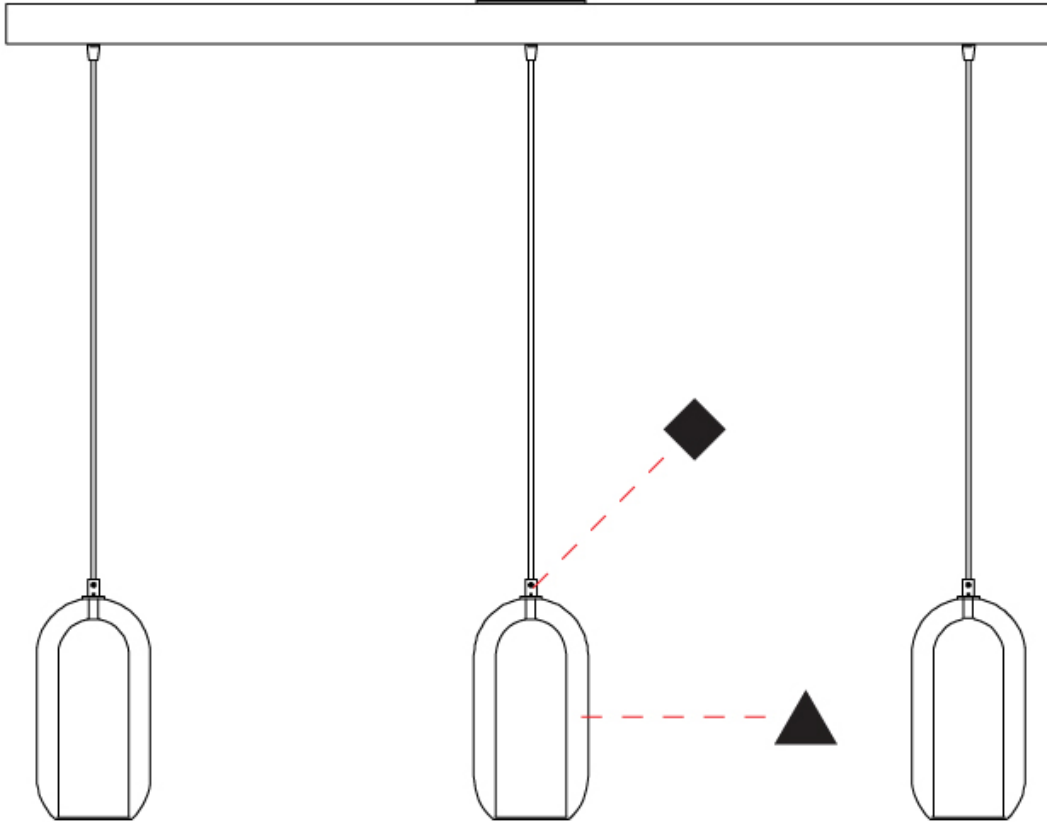

AERON 3 LIGHT LINEAR SUSPENSION

D141211-

PROJECT	_____
TYPE	_____
SPECIFIER	_____
QUANTITY	_____
DATE	_____

D