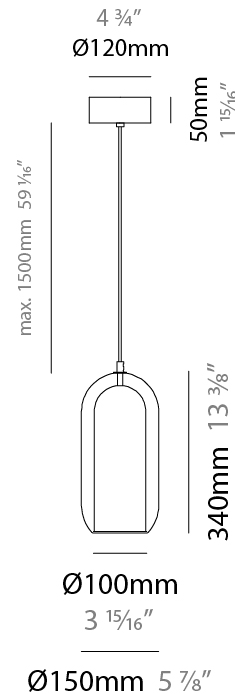

PROJECT	
TYPE	
SPECIFIER	
QUANTITY	
DATE	

AERON MONOPOINT SUSPENSION

D141204-

base number	Finish Options	Finish Options

1. To build a product code in our configurator select the specify button on the base model # product page
2. To build a manual product code on this datasheet choose from the options listed below in blue font and add the suffix to the base model #

GENERAL

Series: Aeron
Subseries: Aeron Monopoint
Brand: Cangini & Tucci
Division: Design
Mounting Type: Suspension
Mounting Location: Ceiling
Subcategory: Ambient

PHYSICAL

Shape: Cylinder
Diameter (mm): 150
Diameter (in): 5 7/8
Height (mm): 340
Height (in): 13 3/8
Max. Overall Height (mm): 1830
Max. Overall Height (in): 72 1/16
Light Distribution: Omnidirectional
Weight (kg): 1.356
Weight (lbs): 2.99
Fixture Finish: AMB / GRN / PNK / RUB / SKB / SMK / TOB / TRA / SWH
Holder Finish: CHR / SGD / SBK
Fixture Material: Glass / Metal
Cable Details: Black Rubber Cable

ELECTRICAL

Number of Lamps: 1
Lamp Type: LED Retrofit
Bulb Included: Bulb Not Included
Max. Wattage Per Lamp (W): 8
Lamp Base: E26
Input Voltage (V): 120
Upon Request: GU24 / 277Vac

LED

OPTICAL

RATINGS AND CERTIFICATIONS

Certified By: Certified for North American Standards
IP rating: IP20