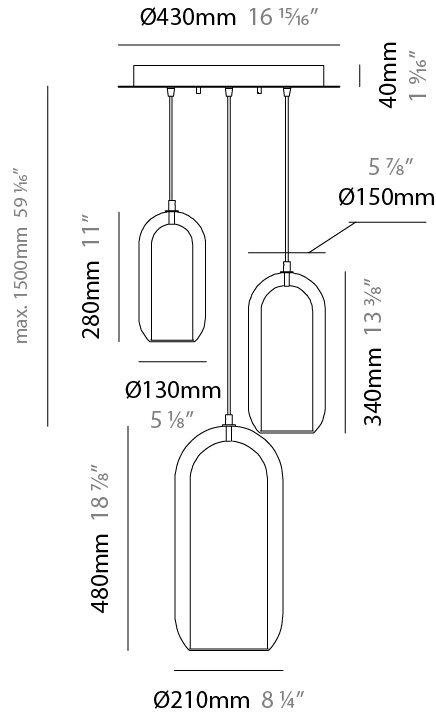

PROJECT	
TYPE	
SPECIFIER	
QUANTITY	
DATE	

AERON 3 LIGHT CLUSTER SUSPENSION

D141212-

base number   Finish Options   -   Finish Options

1. To build a product code in our configurator select the specify button on the base model # product page
2. To build a manual product code on this datasheet choose from the options listed below in blue font and add the suffix to the base model #

GENERAL

Series: Aeron
Subseries: Aeron 3 Light Cluster
Brand: Cangini & Tucci
Division: Design
Mounting Type: Suspension
Mounting Location: Ceiling
Subcategory: Ambient

PHYSICAL

Shape: Cylinder
Diameter (mm): 540
Diameter (in): 21 1/4
Height (mm): 210
Height (in): 8 3/4
Max. Overall Height (mm): 1710
Max. Overall Height (in): 67 5/16
Light Distribution: Omnidirectional
Weight (kg): 6.830
Weight (lbs): 15.06
[Fixture Finish: AMB / GRN / PNK / RUB / SKB / SMK / TOB / TRA / SWH](#)
Holder Finish: CHR / SGD / SBK
Fixture Material: Glass / Metal
Cable Details: 1,500mm / 59 1/16" - Black Rubber Cable

ELECTRICAL

Number of Lamps: 2 + 1
Lamp Type: LED Retrofit
Bulb Included: Bulb Not Included
Max. Wattage Per Lamp (W): 8 + 4
Lamp Base: E26 + E12
Input Voltage (V): 120

LED

OPTICAL

RATINGS AND CERTIFICATIONS

Certified By: Certified for North American Standards
IP rating: IP20