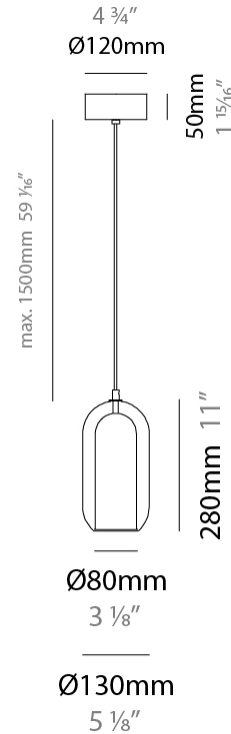

GENERAL

Series: Aeron
Subseries: Aeron Monopoint
Brand: Cangini & Tucci
Division: Design
Mounting Type: Suspension
Mounting Location: Ceiling
Subcategory: Ambient

PHYSICAL

Shape: Cylinder
Diameter (mm): 130
Diameter (in): 5 1/8"
Height (mm): 280
Height (in): 11"
Max. Overall Height (mm): 1780
Max. Overall Height (in): 70 1/16"
Light Distribution: Omnidirectional
Weight (kg): 0.860
Weight (lbs): 1.90
Fixture Finish: AMB / GRN / PNK / RUB / SKB / SMK / TOB / TRA / SWH
Holder Finish: CHR / SGD / SBK
Fixture Material: Glass / Metal
Cable Details: Black Rubber Cable

ELECTRICAL

Number of Lamps: 1
Lamp Type: LED Retrofit
Bulb Included: Bulb Not Included
Max. Wattage Per Lamp (W): 4
Lamp Base: E12
Input Voltage (V): 120

LED

OPTICAL

RATINGS AND CERTIFICATIONS

Certified By: Certified for North American Standards
IP rating: IP20

GENERAL

Series: Aeron
Subseries: Aeron Monopoint
Brand: Cangini & Tucci
Division: Design
Mounting Type: Suspension
Mounting Location: Ceiling
Subcategory: Ambient

PHYSICAL

Shape: Cylinder
Diameter (mm): 150
Diameter (in): 5 7/8
Height (mm): 340
Height (in): 13 3/8
Max. Overall Height (mm): 1830
Max. Overall Height (in): 72 1/16
Light Distribution: Omnidirectional
Weight (kg): 1.356
Weight (lbs): 2.99
Fixture Finish: AMB / GRN / PNK / RUB / SKB / SMK / TOB / TRA / SWH
Holder Finish: CHR / SGD / SBK
Fixture Material: Glass / Metal
Cable Details: Black Rubber Cable