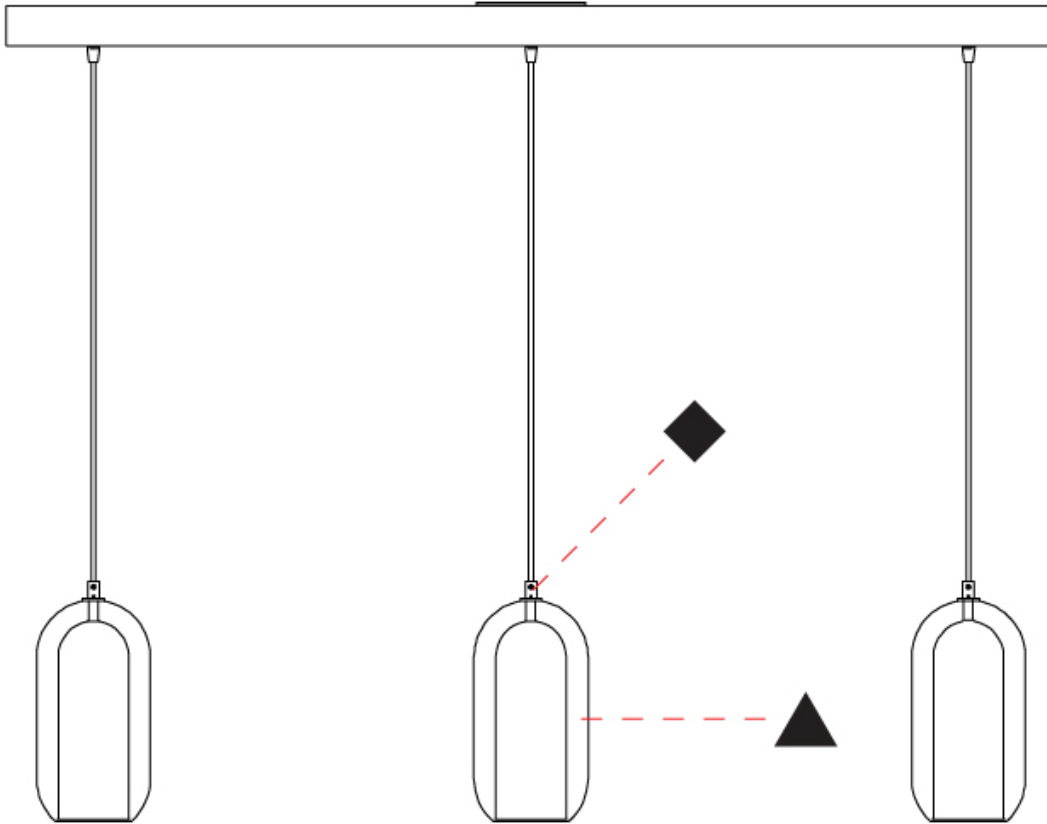

AERON 3 LIGHT LINEAR SUSPENSION

D141211-

PROJECT

TYPE

SPECIFIER

QUANTITY

DATE

D