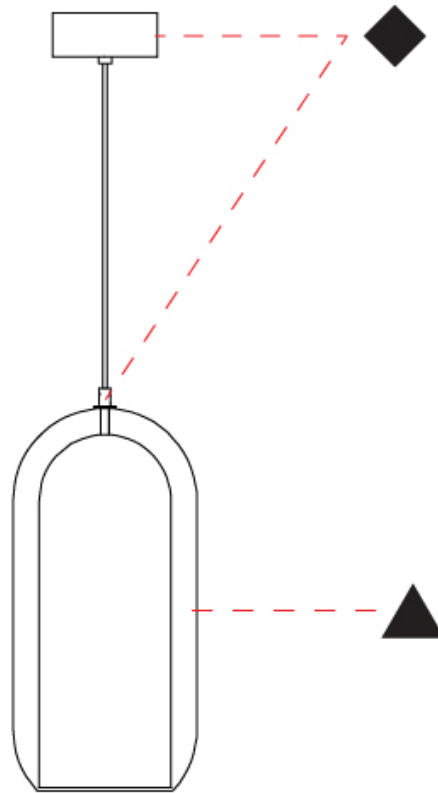

AERON MONOPOINT SUSPENSION

D141205-

PROJECT

TYPE

SPECIFIER

QUANTITY

DATE

D