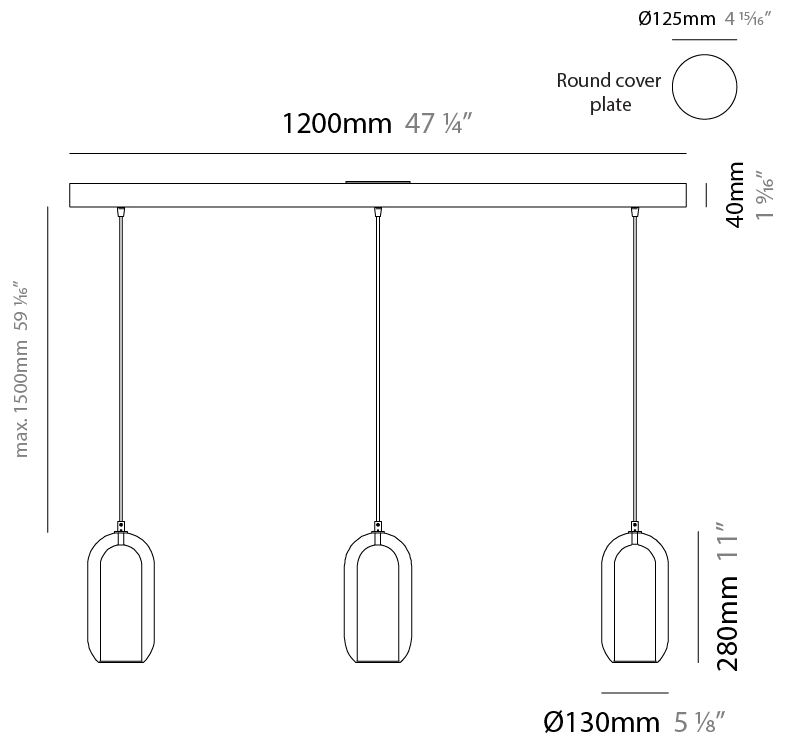

PROJECT	
TYPE	
SPECIFIER	
QUANTITY	
DATE	

AERON 3 LIGHT LINEAR SUSPENSION

D141211-

base number	Finish Options	Finish Options

1. To build a product code in our configurator select the specify button on the base model # product page
2. To build a manual product code on this datasheet choose from the options listed below in blue font and add the suffix to the base model #

GENERAL

Series: Aeron
Subseries: Aeron 3 Light Linear
Brand: Cangini & Tucci
Division: Design
Mounting Type: Suspension
Mounting Location: Ceiling
Subcategory: Ambient

PHYSICAL

Shape: Cylinder
Diameter (mm): 130
Diameter (in): 5 1/8"
Length (mm): 1200
Length (in): 47 1/4"
Height (mm): 130
Height (in): 5 1/8"
Max. Overall Height (mm): 1630
Max. Overall Height (in): 63 3/16"
Light Distribution: Omnidirectional
Weight (kg): 2.800
Weight (lbs): 6.18
Fixture Finish: AMB / GRN / PNK / RUB / SKB / SMK / TOB / TRA / SWH
Holder Finish: CHR / SGD / SBK
Fixture Material: Glass / Metal
Cable Details: 1,500mm / 59 1/16" - Black Rubber Cable

ELECTRICAL

Number of Lamps: 3
Lamp Type: LED Retrofit
Bulb Included: Bulb Not Included
Max. Wattage Per Lamp (W): 4
Lamp Base: E12
Input Voltage (V): 120

LED

OPTICAL

RATINGS AND CERTIFICATIONS

Certified By: Certified for North American Standards
IP rating: IP20