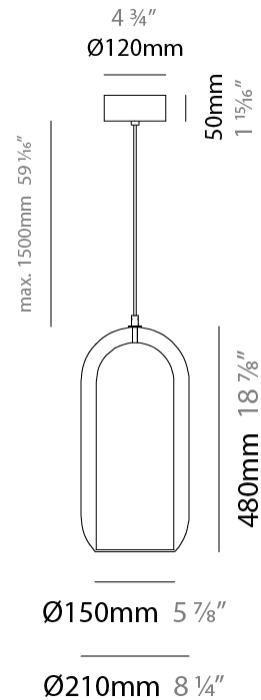

PROJECT	
TYPE	
SPECIFIER	
QUANTITY	
DATE	

AERON MONOPOINT SUSPENSION

D141205-

base number	Finish	Finish
	Options	Options

1. To build a product code in our configurator select the specify button on the base model # product page
2. To build a manual product code on this datasheet choose from the options listed below in blue font and add the suffix to the base model #

GENERAL

Series: Aeron
Subseries: Aeron Monopoint
Brand: Cangini & Tucci
Division: Design
Mounting Type: Suspension
Mounting Location: Ceiling
Subcategory: Ambient

PHYSICAL

Shape: Cylinder
Diameter (mm): 210
Diameter (in): 8 ¼
Height (mm): 480
Height (in): 18 7/8
Max. Overall Height (mm): 1980
Max. Overall Height (in): 77 15/16
Light Distribution: Omnidirectional
Weight (kg): 2.800
Weight (lbs): 6.17
Fixture Finish: AMB / GRN / PNK / RUB / SKB / SMK / TOB / TRA / SWH
Holder Finish: CHR / SGD / SBK
Fixture Material: Glass / Metal
Cable Details: 1,500mm / 59 1/16" - Black Rubber Cable

ELECTRICAL

Number of Lamps: 1
Lamp Type: LED Retrofit
Bulb Included: Bulb Not Included
Max. Wattage Per Lamp (W): 8
Lamp Base: E26
Input Voltage (V): 120
Upon Request: GU24 / 277Vac

LED

OPTICAL

RATINGS AND CERTIFICATIONS

Certified By: Certified for North American Standards
IP rating: IP20