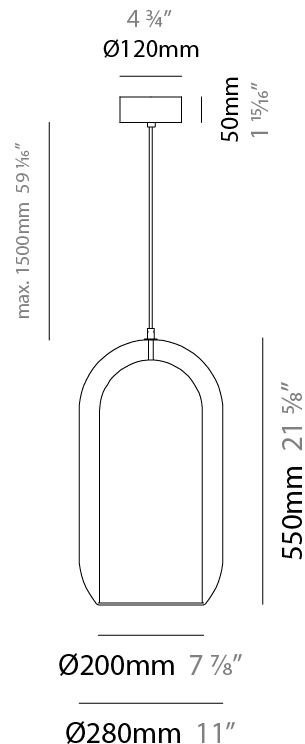

AERON MONOPOINT SUSPENSION

D141206-

base number   Finish Options   -   Finish Options

1. To build a product code in our configurator select the specify button on the base model # product page
2. To build a manual product code on this datasheet choose from the options listed below in blue font and add the suffix to the base model #

GENERAL

Series: Aeron
Subseries: Aeron Monopoint
Partner: Cangini & Tucci
Division: Design
Installation: Suspension
Product Type: Pendant
Mounting Location: Ceiling

PHYSICAL

Shape: Cylinder
Diameter (mm): 280
Diameter (in): 11
Height (mm): 550
Height (in): 21 ⁵/₈
Max. Overall Height (mm): 2050
Max. Overall Height (in): 80 ¹¹/₁₆
Weight (kg): 3.570
Weight (lbs): 7.87
[Fixture Finish: AMB / GRN / PNK / RUB / SKB / SMK / TOB / TRA / SWH](#)
Holder Finish: CHR / SGD / SBK
Fixture Material: Glass / Metal
Primary Material: Glass - Borosilicate
Cable Details: 1500mm / 59 1/16" - Transparent

ELECTRICAL

Number of Lamps: 1
Lamp Type: LED Retrofit
Bulb Included: Bulb Not Included
Max. Wattage Per Lamp (W): 8
Lamp Base: E26
Input Voltage (V): 120
Upon Request: GU24 / 277Vac

LED

OPTICAL

RATINGS AND CERTIFICATIONS

Certified By: Certified for North American Standards
IP rating: IP20

PROJECT
TYPE
SPECIFIER
QUANTITY
DATE