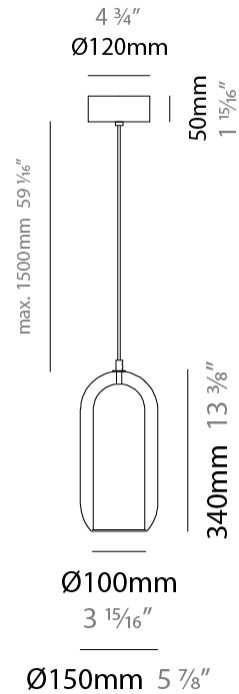

PROJECT	
TYPE	
SPECIFIER	
QUANTITY	
DATE	

AERON MONOPOINT SUSPENSION

D141204-

base number	Finish Options	Finish Options

1. To build a product code in our configurator select the specify button on the base model # product page
2. To build a manual product code on this datasheet choose from the options listed below in blue font and add the suffix to the base model #

GENERAL

Series: Aeron
Subseries: Aeron Monopoint
Partner: Cangini & Tucci
Division: Design
Installation: Suspension
Product Type: Pendant
Mounting Location: Ceiling

PHYSICAL

Shape: Cylinder
Diameter (mm): 150
Diameter (in): 5 7/8
Height (mm): 340
Height (in): 13 3/8
Max. Overall Height (mm): 1830
Max. Overall Height (in): 72 1/16
Weight (kg): 1.356
Weight (lbs): 2.99
Fixture Finish: AMB / GRN / PNK / RUB / SKB / SMK / TOB / TRA / SWH
Holder Finish: CHR / SGD / SBK
Fixture Material: Glass / Metal
Primary Material: Glass - Borosilicate
Cable Details: Transparent

ELECTRICAL

Number of Lamps: 1
Lamp Type: LED Retrofit
Bulb Included: Bulb Not Included
Max. Wattage Per Lamp (W): 8
Lamp Base: E26
Input Voltage (V): 120
Upon Request: GU24 / 277Vac

LED

OPTICAL

RATINGS AND CERTIFICATIONS

Certified By: Certified for North American Standards
IP rating: IP20