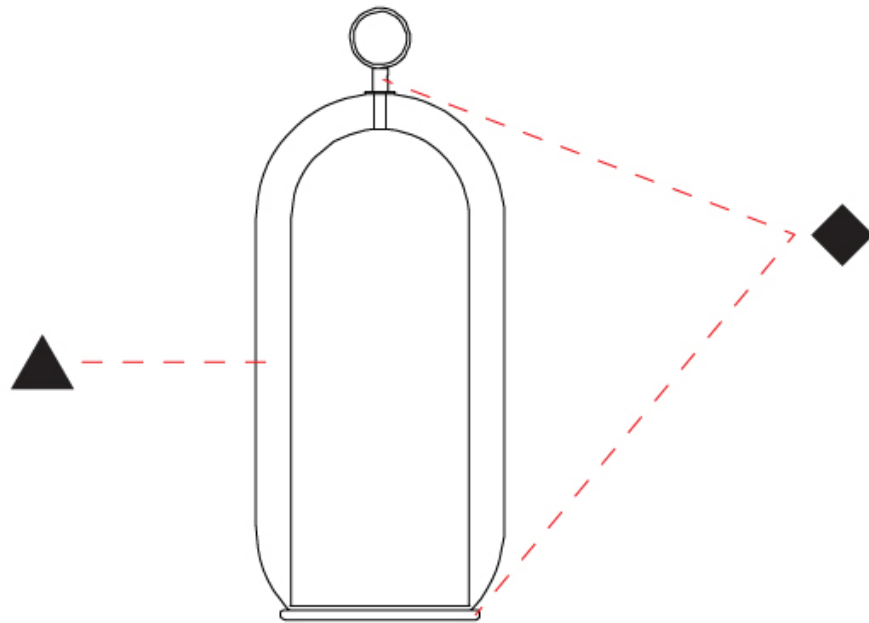

AERON PORTABLE

D144034-

PROJECT
TYPE
SPECIFIER
QUANTITY
DATE

D