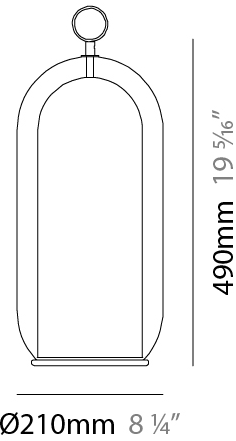

PROJECT
TYPE
SPECIFIER
QUANTITY
DATE

AERON PORTABLE

D144034- _____
base number   Finish   Finish
                         Options   Options

1. To build a product code in our configurator select the specify button on the base model # product page
2. To build a manual product code on this datasheet choose from the options listed below in blue font and add the suffix to the base model #

GENERAL

Series: Aeron
Brand: Cangiini & Tucci
Division: Design
Mounting Type: Portable
Mounting Location: Table
Subcategory: Table

PHYSICAL

Shape: Cylinder
Diameter (mm): 210
Diameter (in): 8 ¼
Height (mm): 490
Height (in): 19 5/16
Light Distribution: Omnidirectional
Weight (kg): 4.000
Weight (lbs): 8.82
Fixture Finish: [AMB](#) / [GRN](#) / [PNK](#) / [RUB](#) / [SKB](#) / [SMK](#) / [TOB](#) / [TRA](#)
Holder Finish: CHR / SGD / SBK
Fixture Material: Glass / Metal
Cable Details: Black Rubber Cable

ELECTRICAL

Number of Lamps: 1
Lamp Type: LED Retrofit
Bulb Included: Bulb Not Included
Input Voltage (V): 120

LED

OPTICAL

RATINGS AND CERTIFICATIONS

Certified By: Certified for North American Standards
IP rating: IP20