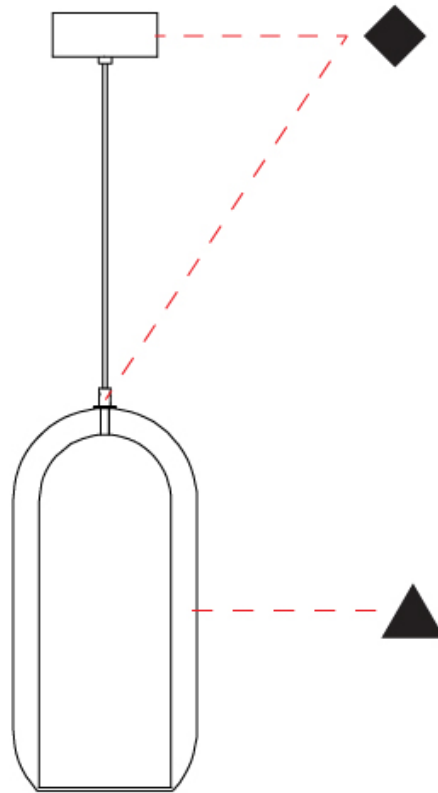

AERON MONOPOINT SUSPENSION

D141205-

PROJECT
TYPE
SPECIFIER
QUANTITY
DATE

D