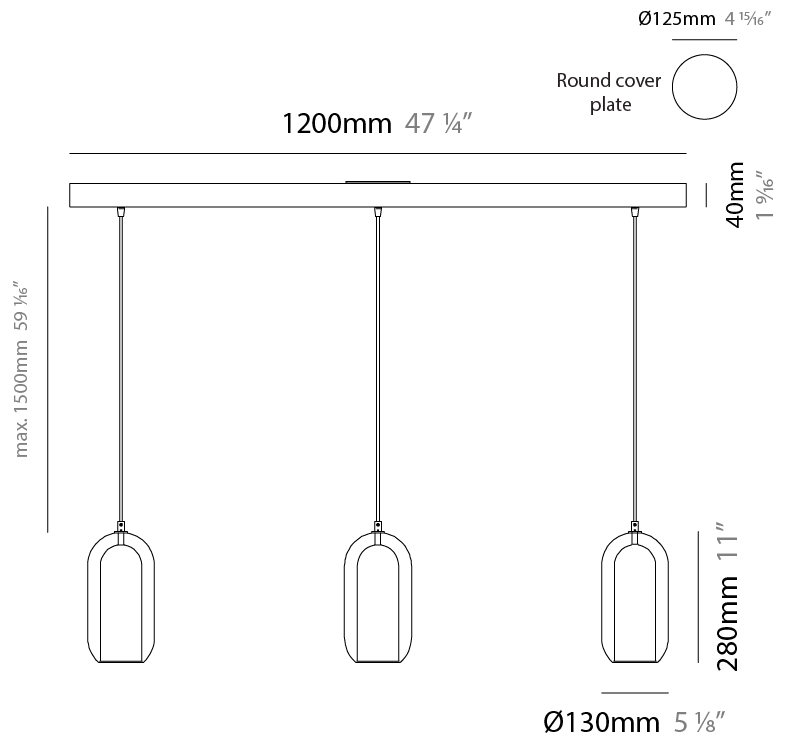

PROJECT	
TYPE	
SPECIFIER	
QUANTITY	
DATE	

AERON 3 LIGHT LINEAR SUSPENSION

D141211-

base number   Finish Options   Finish Options

1. To build a product code in our configurator select the specify button on the base model # product page
2. To build a manual product code on this datasheet choose from the options listed below in blue font and add the suffix to the base model #

GENERAL

Series: Aeron
Subseries: Aeron 3 Light Linear
Brand: Cangini & Tucci
Division: Design
Mounting Type: Suspension
Mounting Location: Ceiling
Subcategory: Ambient

PHYSICAL

Shape: Cylinder
Diameter (mm): 130
Diameter (in): 5 1/8
Length (mm): 1200
Length (in): 47 1/4
Height (mm): 130
Height (in): 5 1/8
Max. Overall Height (mm): 1630
Max. Overall Height (in): 63 3/16
Light Distribution: Omnidirectional
Weight (kg): 2.800
Weight (lbs): 6.18
Fixture Finish: [AMB](#) / [GRN](#) / [PNK](#) / [RUB](#) / [SKB](#) / [SMK](#) / [TOB](#) / [TRA](#)
Holder Finish: [CHR](#) / [SGD](#) / [SBK](#)
Fixture Material: Glass / Metal
Cable Details: 1,500mm / 59 1/16" - Black Rubber Cable

ELECTRICAL

Number of Lamps: 3
Lamp Type: LED Retrofit
Bulb Included: Bulb Not Included
Max. Wattage Per Lamp (W): 4
Lamp Base: E12
Input Voltage (V): 120

LED

OPTICAL

RATINGS AND CERTIFICATIONS

Certified By: Certified for North American Standards
IP rating: IP20