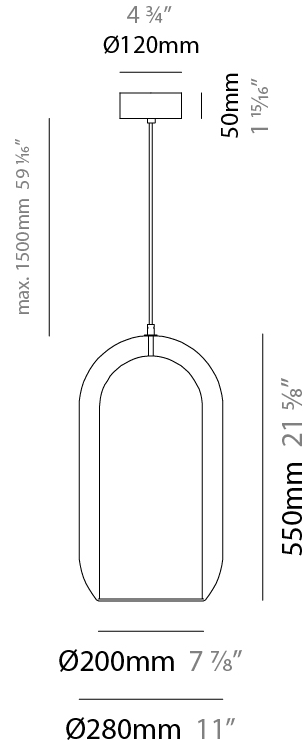

PROJECT	_____
TYPE	_____
SPECIFIER	_____
QUANTITY	_____
DATE	_____

AERON MONOPOINT SUSPENSION

D141206-

base number   Finish Options   -   Finish Options

1. To build a product code in our configurator select the specify button on the base model # product page
2. To build a manual product code on this datasheet choose from the options listed below in blue font and add the suffix to the base model #

GENERAL

Series: Aeron
Subseries: Aeron Monopoint
Brand: Cangini & Tucci
Division: Design
Mounting Type: Suspension
Mounting Location: Ceiling
Subcategory: Ambient

PHYSICAL

Shape: Cylinder
Diameter (mm): 280
Diameter (in): 11
Height (mm): 550
Height (in): 21 ⁵/₈
Max. Overall Height (mm): 2050
Max. Overall Height (in): 80 ¹¹/₁₆
Light Distribution: Omnidirectional
Weight (kg): 3.570
Weight (lbs): 7.87
Fixture Finish: [AMB](#) / [GRN](#) / [PNK](#) / [RUB](#) / [SKB](#) / [SMK](#) / [TOB](#) / [TRA](#)
Holder Finish: CHR / SGD / SBK
Fixture Material: Glass / Metal
Cable Details: 1,500mm / 59 1/16" - Black Rubber Cable

ELECTRICAL

Number of Lamps: 1
Lamp Type: LED Retrofit
Bulb Included: Bulb Not Included
Max. Wattage Per Lamp (W): 8
Lamp Base: E26
Input Voltage (V): 120
Upon Request: GU24 / 277Vac

LED

OPTICAL

RATINGS AND CERTIFICATIONS

Certified By: Certified for North American Standards
IP rating: IP20