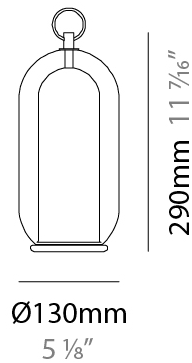

PROJECT
TYPE
SPECIFIER
QUANTITY
DATE

AERON PORTABLE

D144033-

base number	Finish Options	Finish Options

1. To build a product code in our configurator select the specify button on the base model # product page
2. To build a manual product code on this datasheet choose from the options listed below in blue font and add the suffix to the base model #

GENERAL

Series: Aeron
Brand: Cangiini & Tucci
Division: Design
Mounting Type: Portable
Mounting Location: Table
Subcategory: Table

PHYSICAL

Shape: Cylinder
Diameter (mm): 130
Diameter (in): 5 1/8
Height (mm): 290
Height (in): 11 7/16
Light Distribution: Omnidirectional
Weight (kg): 1.210
Weight (lbs): 2.68
Fixture Finish: AMB / GRN / PNK / RUB / SKB / SMK / TOB / TRA
Holder Finish: CHR / SGD / SBK
Fixture Material: Glass / Metal
Cable Details: Black Rubber Cable

ELECTRICAL

Number of Lamps: 1
Lamp Type: LED Retrofit
Bulb Included: Bulb Not Included
Input Voltage (V): 120

LED

OPTICAL

RATINGS AND CERTIFICATIONS

Certified By: Certified for North American Standards
IP rating: IP20