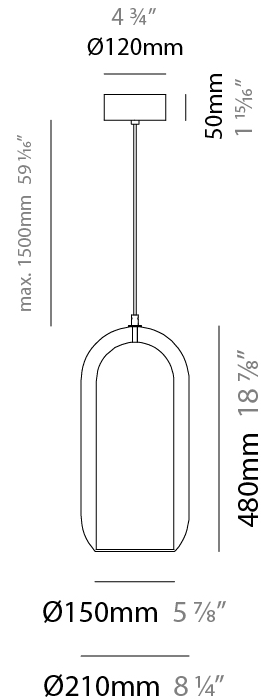

PROJECT	
TYPE	
SPECIFIER	
QUANTITY	
DATE	

AERON MONOPOINT SUSPENSION

D141205-

base number   Finish Options   -   Finish Options

1. To build a product code in our configurator select the specify button on the base model # product page
2. To build a manual product code on this datasheet choose from the options listed below in blue font and add the suffix to the base model #

GENERAL

Series: Aeron
Subseries: Aeron Monopoint
Brand: Cangini & Tucci
Division: Design
Mounting Type: Suspension
Mounting Location: Ceiling
Subcategory: Ambient

PHYSICAL

Shape: Cylinder
Diameter (mm): 210
Diameter (in): 8 ¼
Height (mm): 480
Height (in): 18 7/8
Max. Overall Height (mm): 1980
Max. Overall Height (in): 77 15/16
Light Distribution: Omnidirectional
Weight (kg): 2.800
Weight (lbs): 6.17
Fixture Finish: [AMB / GRN / GRN / RUB / SKB / SMK / TOB / TRA](#)
Holder Finish: CHR / SGD / SBK
Fixture Material: Glass / Metal
Cable Details: 1,500mm / 59 1/16" - Black Rubber Cable

ELECTRICAL

Number of Lamps: 1
Lamp Type: LED Retrofit
Bulb Included: Bulb Not Included
Max. Wattage Per Lamp (W): 8
Lamp Base: E26
Input Voltage (V): 120
Upon Request: GU24 / 277Vac

LED

OPTICAL

RATINGS AND CERTIFICATIONS

Certified By: Certified for North American Standards
IP rating: IP20