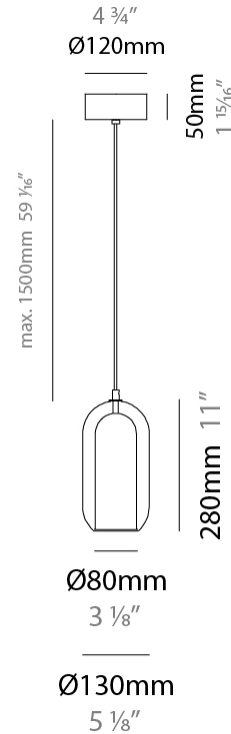

PROJECT	_____
TYPE	_____
SPECIFIER	_____
QUANTITY	_____
DATE	_____

AERON MONOPOINT SUSPENSION

D141203-

base number   Finish   Finish
Options   Options

1. To build a product code in our configurator select the specify button on the base model # product page
2. To build a manual product code on this datasheet choose from the options listed below in blue font and add the suffix to the base model #

GENERAL

Series: Aeron
Subseries: Aeron Monopoint
Brand: Cangini & Tucci
Division: Design
Mounting Type: Suspension
Mounting Location: Ceiling
Subcategory: Ambient

PHYSICAL

Shape: Cylinder
Diameter (mm): 130
Diameter (in): 5 1/8"
Height (mm): 280
Height (in): 11
Max. Overall Height (mm): 1780
Max. Overall Height (in): 70 1/16"
Light Distribution: Omnidirectional
Weight (kg): 0.860
Weight (lbs): 1.90
Fixture Finish: [AMB](#) / [GRN](#) / [PNK](#) / [RUB](#) / [SKB](#) / [SMK](#) / [TOB](#) / [TRA](#)
Holder Finish: CHR / SGD / SBK
Fixture Material: Glass / Metal
Cable Details: Black Rubber Cable

ELECTRICAL

Number of Lamps: 1
Lamp Type: LED Retrofit
Bulb Included: Bulb Not Included
Max. Wattage Per Lamp (W): 4
Lamp Base: E12
Input Voltage (V): 120

LED

OPTICAL

RATINGS AND CERTIFICATIONS

Certified By: Certified for North American Standards
IP rating: IP20