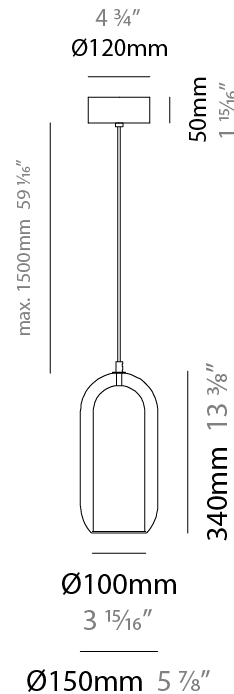

PROJECT	_____
TYPE	_____
SPECIFIER	_____
QUANTITY	_____
DATE	_____

AERON MONOPOINT SUSPENSION

D141204-

base number   Finish Options   -   Finish Options

1. To build a product code in our configurator select the specify button on the base model # product page
2. To build a manual product code on this datasheet choose from the options listed below in blue font and add the suffix to the base model #

GENERAL

Series: Aeron
Subseries: Aeron Monopoint
Brand: Cangini & Tucci
Division: Design
Mounting Type: Suspension
Mounting Location: Ceiling
Subcategory: Ambient

PHYSICAL

Shape: Cylinder
Diameter (mm): 150
Diameter (in): 5 7/8
Height (mm): 340
Height (in): 13 3/8
Max. Overall Height (mm): 1830
Max. Overall Height (in): 72 1/16
Light Distribution: Omnidirectional
Weight (kg): 1.356
Weight (lbs): 2.99
Fixture Finish: [AMB / GRN / GRN / PNK / RUB / SKB / SMK / TOB / TRA](#)
Holder Finish: CHR / SGD / SBK
Fixture Material: Glass / Metal
Cable Details: Black Rubber Cable

ELECTRICAL

Number of Lamps: 1
Lamp Type: LED Retrofit
Bulb Included: Bulb Not Included
Max. Wattage Per Lamp (W): 8
Lamp Base: E26
Input Voltage (V): 120
Upon Request: GU24 / 277Vac

LED

OPTICAL

RATINGS AND CERTIFICATIONS

Certified By: Certified for North American Standards
IP rating: IP20