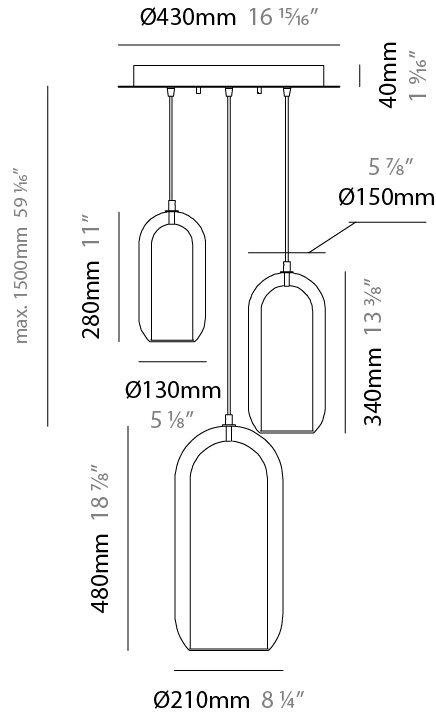

PROJECT	
TYPE	
SPECIFIER	
QUANTITY	
DATE	

AERON 3 LIGHT CLUSTER SUSPENSION

D141212-

base number   Finish Options   Finish Options

1. To build a product code in our configurator select the specify button on the base model # product page
2. To build a manual product code on this datasheet choose from the options listed below in blue font and add the suffix to the base model #

GENERAL

Series: Aeron
Subseries: Aeron 3 Light Cluster
Brand: Cangini & Tucci
Division: Design
Mounting Type: Suspension
Mounting Location: Ceiling
Subcategory: Ambient

PHYSICAL

Shape: Cylinder
Diameter (mm): 540
Diameter (in): 21 1/4
Height (mm): 210
Height (in): 8 3/4
Max. Overall Height (mm): 1710
Max. Overall Height (in): 67 5/16
Light Distribution: Omnidirectional
Weight (kg): 6.830
Weight (lbs): 15.06
Fixture Finish: [AMB / GRN / PNK / RUB / SKB / SMK / TOB / TRA](#)
Holder Finish: CHR / SGD / SBK
Fixture Material: Glass / Metal
Cable Details: 1,500mm / 59 1/16" - Black Rubber Cable

ELECTRICAL

Number of Lamps: 2 + 1
Lamp Type: LED Retrofit
Bulb Included: Bulb Not Included
Max. Wattage Per Lamp (W): 8 + 4
Lamp Base: E26 + E12
Input Voltage (V): 120

LED

OPTICAL

RATINGS AND CERTIFICATIONS

Certified By: Certified for North American Standards
IP rating: IP20