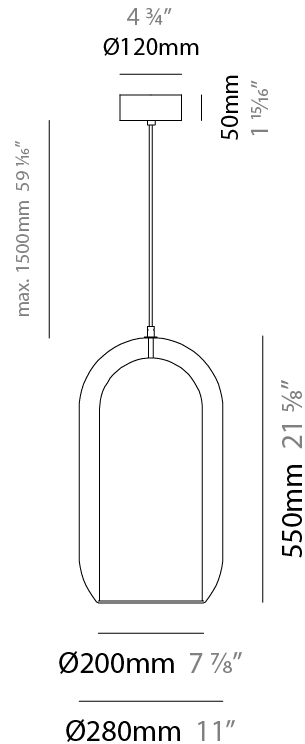

PROJECT	
TYPE	
SPECIFIER	
QUANTITY	
DATE	

AERON MONOPOINT SUSPENSION

D141206-

base number   Finish Options   -   Finish Options

1. To build a product code in our configurator select the specify button on the base model # product page
2. To build a manual product code on this datasheet choose from the options listed below in blue font and add the suffix to the base model #

GENERAL

Series: Aeron
Subseries: Aeron Monopoint
Brand: Cangini & Tucci
Division: Design
Mounting Type: Suspension
Mounting Location: Ceiling
Subcategory: Ambient

PHYSICAL

Shape: Cylinder
Diameter (mm): 280
Diameter (in): 11
Height (mm): 550
Height (in): 21 ⁵/₈
Max. Overall Height (mm): 2050
Max. Overall Height (in): 80 ¹¹/₁₆
Light Distribution: Omnidirectional
Weight (kg): 3.570
Weight (lbs): 7.87
Fixture Finish: [AMB](#) / [GRN](#) / [PNK](#) / [RUB](#) / [SKB](#) / [SMK](#) / [TOB](#) / [TRA](#)
Holder Finish: CHR / SGD / SBK
Fixture Material: Glass / Metal
Cable Details: 1,500mm / 59 1/16" - Black Rubber Cable

ELECTRICAL

Number of Lamps: 1
Lamp Type: LED Retrofit
Bulb Included: Bulb Not Included
Max. Wattage Per Lamp (W): 8
Lamp Base: E26
Input Voltage (V): 120
Upon Request: GU24 / 277Vac

LED

OPTICAL

RATINGS AND CERTIFICATIONS

Certified By: Certified for North American Standards
IP rating: IP20