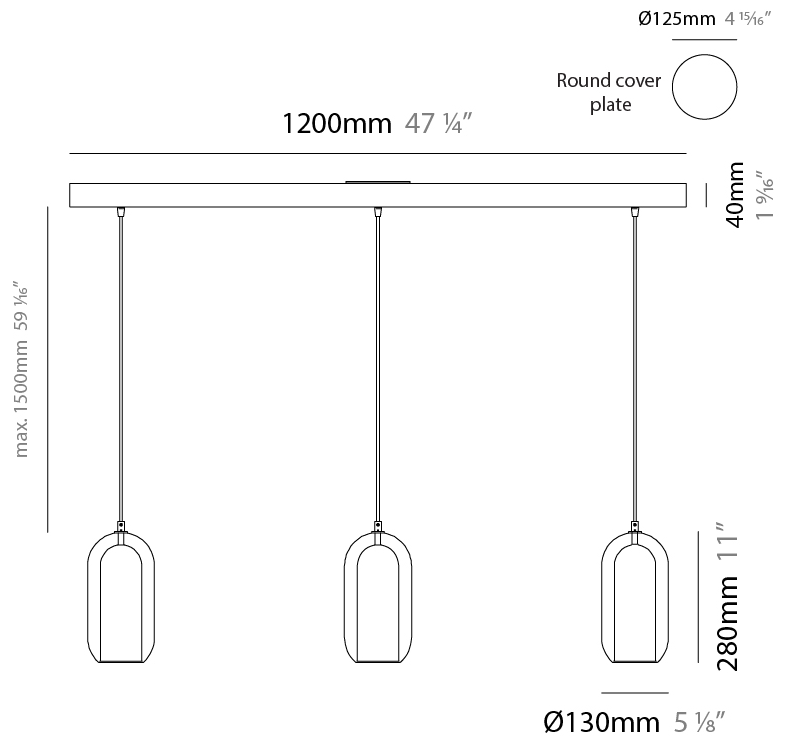

PROJECT	_____
TYPE	_____
SPECIFIER	_____
QUANTITY	_____
DATE	_____

AERON 3 LIGHT LINEAR SUSPENSION

D141211-

base number   Finish Options   Finish Options

1. To build a product code in our configurator select the specify button on the base model # product page
2. To build a manual product code on this datasheet choose from the options listed below in blue font and add the suffix to the base model #

GENERAL

Series: Aeron
Subseries: Aeron 3 Light Linear
Brand: Cangini & Tucci
Division: Design
Mounting Type: Suspension
Mounting Location: Ceiling
Subcategory: Ambient

PHYSICAL

Shape: Cylinder
Diameter (mm): 130
Diameter (in): 5 1/8
Length (mm): 1200
Length (in): 47 1/4
Height (mm): 130
Height (in): 5 1/8
Max. Overall Height (mm): 1630
Max. Overall Height (in): 63 3/16
Light Distribution: Omnidirectional
Weight (kg): 2.800
Weight (lbs): 6.18
Fixture Finish: [AMB](#) / [GRN](#) / [PNK](#) / [RUB](#) / [SKB](#) / [SMK](#) / [TOB](#) / [TRA](#)
Holder Finish: [CHR](#) / [SGD](#) / [SBK](#)
Fixture Material: Glass / Metal
Cable Details: 1,500mm / 59 1/16" - Black Rubber Cable

ELECTRICAL

Number of Lamps: 3
Lamp Type: LED Retrofit
Bulb Included: Bulb Not Included
Max. Wattage Per Lamp (W): 4
Lamp Base: E12
Input Voltage (V): 120

LED

OPTICAL

RATINGS AND CERTIFICATIONS

Certified By: Certified for North American Standards
IP rating: IP20