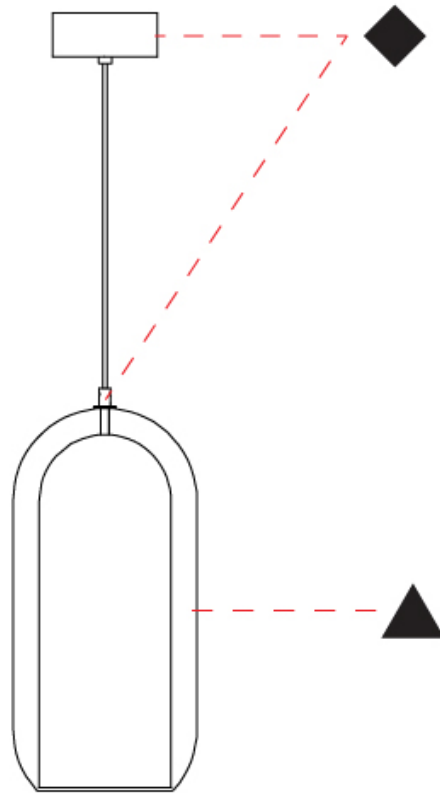

AERON MONOPOINT SUSPENSION

D141205-

PROJECT
TYPE
SPECIFIER
QUANTITY
DATE

D