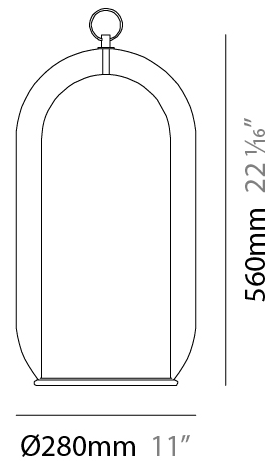

PROJECT	_____
TYPE	_____
SPECIFIER	_____
QUANTITY	_____
DATE	_____

AERON PORTABLE

D144035- _____ - _____
base number   Finish   Finish
                         Options   Options

1. To build a product code in our configurator select the specify button on the base model # product page
2. To build a manual product code on this datasheet choose from the options listed below in blue font and add the suffix to the base model #

GENERAL

Series: Aeron
Brand: Cangini & Tucci
Division: Design
Mounting Type: Portable
Mounting Location: Table
Subcategory: Table

PHYSICAL

Shape: Cylinder
Diameter (mm): 280
Diameter (in): 11
Height (mm): 560
Height (in): 22 1/16
Light Distribution: Omnidirectional
Weight (kg): 5.670
Weight (lbs): 12.50
Fixture Finish: [AMB](#) / [GRN](#) / [PNK](#) / [RUB](#) / [SKB](#) / [SMK](#) / [TOB](#) / [TRA](#)
Holder Finish: CHR / SGD / SBK
Fixture Material: Glass / Metal
Cable Details: Black Rubber Cable

ELECTRICAL

Number of Lamps: 1
Lamp Type: LED Retrofit
Bulb Included: Bulb Not Included
Input Voltage (V): 120

LED

OPTICAL

RATINGS AND CERTIFICATIONS

Certified By: Certified for North American Standards
IP rating: IP20