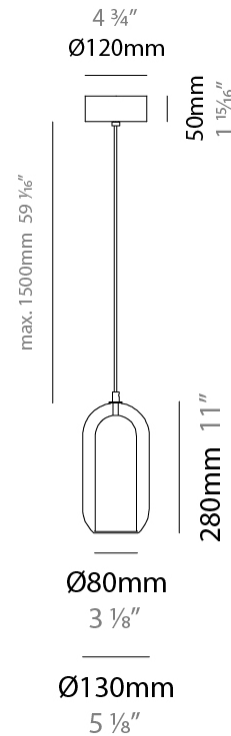

GENERAL

Series: Aeron
Subseries: Aeron Monopoint
Brand: Cangini & Tucci
Division: Design
Mounting Type: Suspension
Mounting Location: Ceiling
Subcategory: Ambient

PHYSICAL

Shape: Cylinder
Diameter (mm): 130
Diameter (in): 5 1/8"
Height (mm): 280
Height (in): 11"
Max. Overall Height (mm): 1780
Max. Overall Height (in): 70 1/16"
Light Distribution: Omnidirectional
Weight (kg): 0.860
Weight (lbs): 1.90
Fixture Finish: AMB / GRN / PNK / RUB / SKB / SMK / TOB / TRA
Holder Finish: CHR / SGD / SBK
Fixture Material: Glass / Metal
Cable Details: Black Rubber Cable

ELECTRICAL

Number of Lamps: 1
Lamp Type: LED Retrofit
Bulb Included: Bulb Not Included
Max. Wattage Per Lamp (W): 4
Lamp Base: E12
Input Voltage (V): 120

LED

OPTICAL

RATINGS AND CERTIFICATIONS

Certified By: Certified for North American Standards
IP rating: IP20

GENERAL

Series: Aeron
 Subseries: Aeron 3 Light Linear
 Brand: Cangini & Tucci
 Division: Design
 Mounting Type: Suspension
 Mounting Location: Ceiling
 Subcategory: Ambient

PHYSICAL

Shape: Cylinder
 Diameter (mm): 130
 Diameter (in): 5 1/8
 Length (mm): 1200
 Length (in): 47 1/4
 Height (mm): 130
 Height (in): 5 1/8
 Max. Overall Height (mm): 1630
 Max. Overall Height (in): 63 3/16
 Light Distribution: Omnidirectional
 Weight (kg): 2.800
 Weight (lbs): 6.18
 Fixture Finish: [AMB](#) / [GRN](#) / [PNK](#) / [RUB](#) / [SKB](#) / [SMK](#) / [TOB](#) / [TRA](#)
 Holder Finish: [CHR](#) / [SGD](#) / [SBK](#)
 Fixture Material: Glass / Metal
 Cable Details: 1,500mm / 59 1/16" - Black Rubber Cable