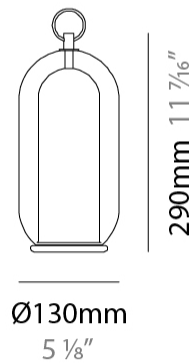

AERON PORTABLE

D144033-

base number   Finish   Finish
Options   Options   Options

1. To build a product code in our configurator select the specify button on the base model # product page
2. To build a manual product code on this datasheet choose from the options listed below in blue font and add the suffix to the base model #

GENERAL

Series: Aeron
Brand: Cangiini & Tucci
Division: Design
Mounting Type: Portable
Mounting Location: Table
Subcategory: Table

PHYSICAL

Shape: Cylinder
Diameter (mm): 130
Diameter (in): 5 1/8
Height (mm): 290
Height (in): 11 7/16
Light Distribution: Omnidirectional
Weight (kg): 1.210
Weight (lbs): 2.68
Fixture Finish: [AMB](#) / [GRN](#) / [PNK](#) / [RUB](#) / [SKB](#) / [SMK](#) / [TOB](#) / [TRA](#)
Holder Finish: [CHR](#) / [SGD](#) / [SBK](#)
Fixture Material: Glass / Metal
Cable Details: Black Rubber Cable

ELECTRICAL

Number of Lamps: 1
Lamp Type: LED Retrofit
Bulb Included: Bulb Not Included
Input Voltage (V): 120

LED

OPTICAL

RATINGS AND CERTIFICATIONS

Certified By: Certified for North American Standards
IP rating: IP20