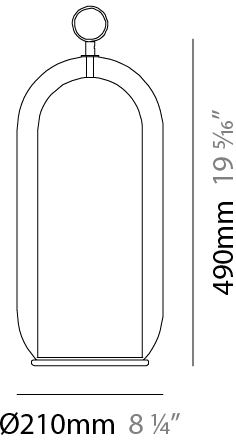

PROJECT
TYPE
SPECIFIER
QUANTITY
DATE

AERON PORTABLE

D144034- _____
base number   Finish   Finish
                                 Options   Options

1. To build a product code in our configurator select the specify button on the base model # product page
2. To build a manual product code on this datasheet choose from the options listed below in blue font and add the suffix to the base model #

GENERAL

Series: Aeron
Brand: Cangiini & Tucci
Division: Design
Mounting Type: Portable
Mounting Location: Table
Subcategory: Table

PHYSICAL

Shape: Cylinder
Diameter (mm): 210
Diameter (in): 8 ¼
Height (mm): 490
Height (in): 19 5/16
Light Distribution: Omnidirectional
Weight (kg): 4.000
Weight (lbs): 8.82
Fixture Finish: [AMB](#) / [GRN](#) / [PNK](#) / [RUB](#) / [SKB](#) / [SMK](#) / [TOB](#) / [TRA](#)
Holder Finish: [CHR](#) / [SGD](#) / [SBK](#)
Fixture Material: Glass / Metal
Cable Details: Black Rubber Cable

ELECTRICAL

Number of Lamps: 1
Lamp Type: LED Retrofit
Bulb Included: Bulb Not Included
Input Voltage (V): 120

LED

OPTICAL

RATINGS AND CERTIFICATIONS

Certified By: Certified for North American Standards
IP rating: IP20