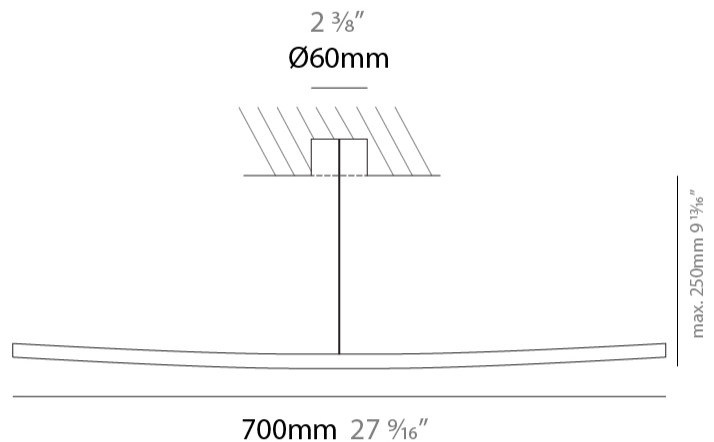

PROJECT
TYPE
SPECIFIER
QUANTITY
DATE

ALBATROS SURFACE

D43064-

base number   Finish
Options

1. To build a product code in our configurator select the specify button on the base model # product page
2. To build a manual product code on this datasheet choose from the options listed below in blue font and add the suffix to the base model #

GENERAL

Series: Albatros
Partner: Icone
Division: Design
Installation: Surface
Product Type: Picture Light
Mounting Location: Wall
Light Distribution: Adjustable

PHYSICAL

Shape: Abstract
Length (mm): 700
Length (in): 27 ⁹/₁₆
Depth (mm): 80 / 250
Depth (in): 3 ¹/₈
Fixture Finish: WHI / CHR
Fixture Material: Aluminum

ELECTRICAL

Lamp Type: LED (Zhaga Standard)
Input Wattage (W): 20.76
Total Output Wattage (W): 17.6
Driver Included: No
Driver Location: Remote
Driver Type: Constant Voltage - Universal
Driver Class: Class 2
Housing: ENCP1 ENCP3
Input Voltage (V): 120 - 277
Output Voltage (V): 12

LED

Color Temperature (°K): 3000
Max. Delivered Lumen (lm): 1800
CRI: >90 CRI
Lamp Life (hrs): 50000

OPTICAL

RATINGS AND CERTIFICATIONS

Certified By: Certified for North American Standards
IP rating: IP20