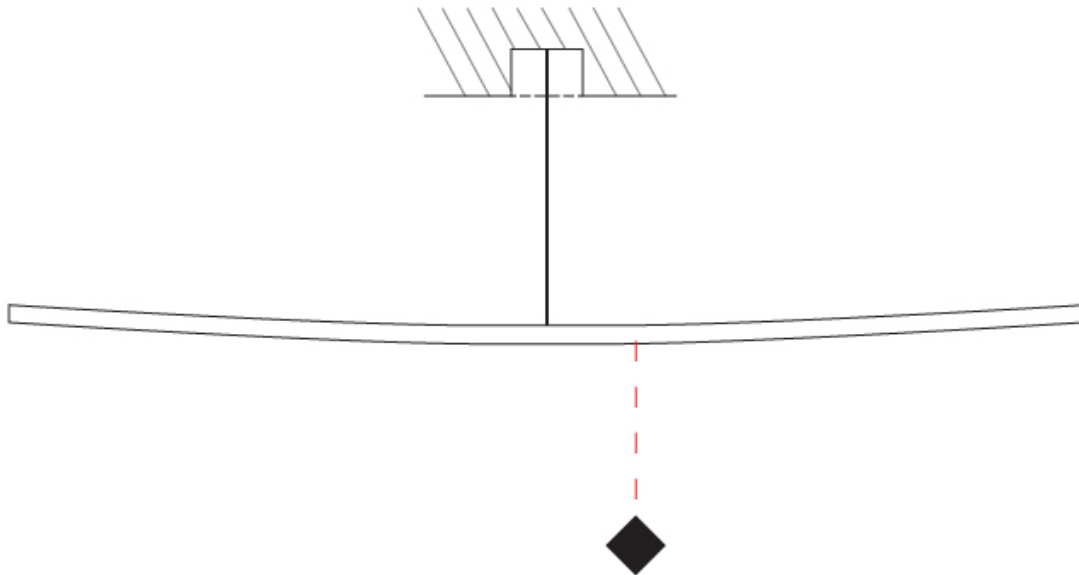

D43065-

PROJECT
TYPE
SPECIFIER
QUANTITY
DATE

D