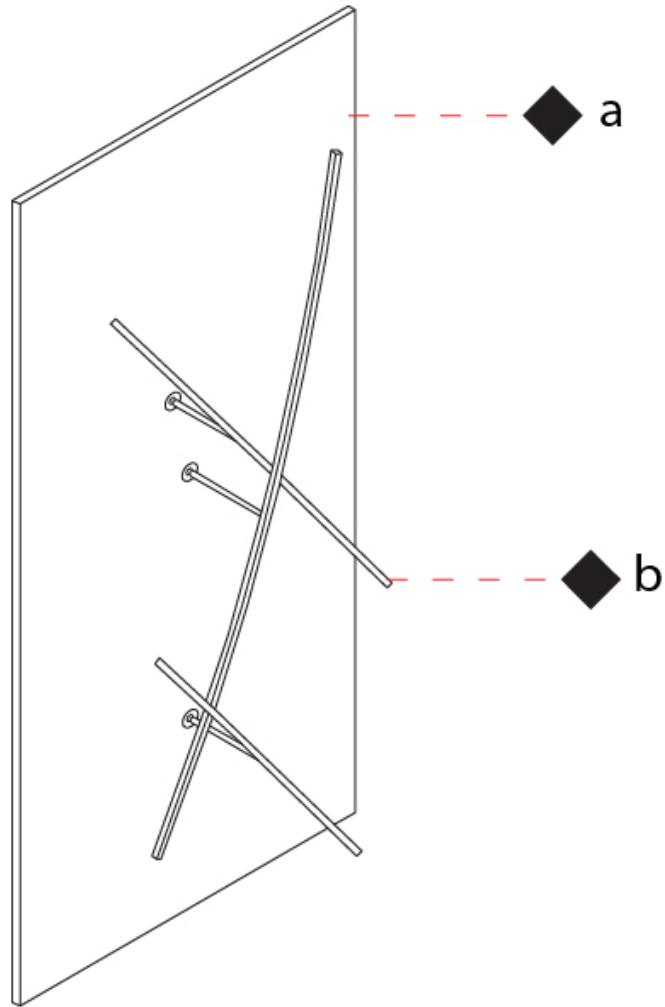

D43066-

PROJECT	_____
TYPE	_____
SPECIFIER	_____
QUANTITY	_____
DATE	_____

D