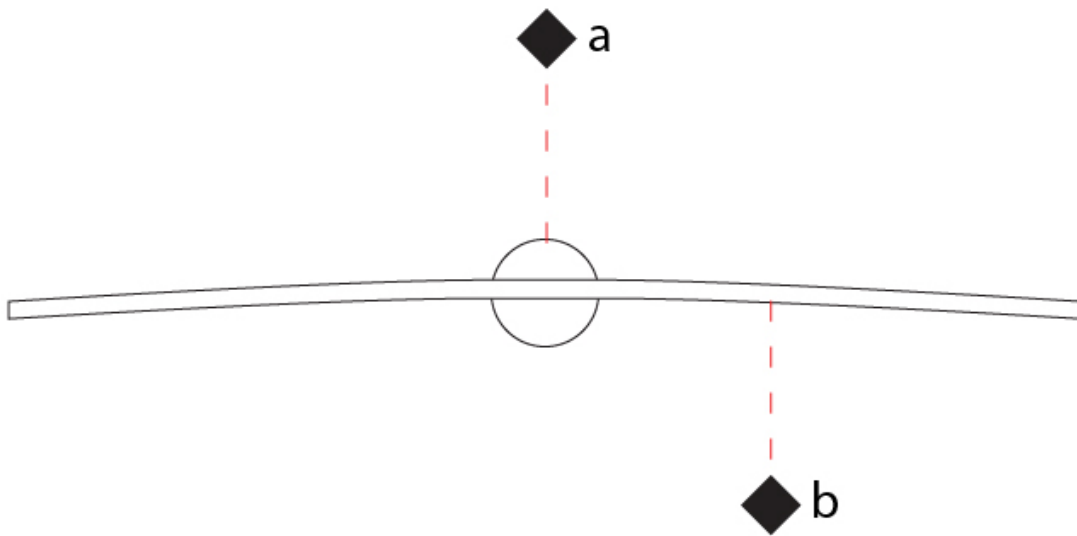

D43063-

PROJECT

TYPE

SPECIFIER

QUANTITY

DATE

D