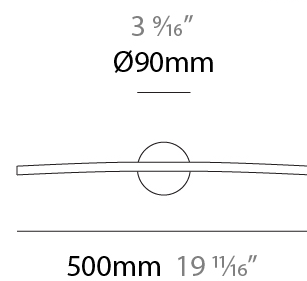

GENERAL

Series: Albatros
 Partner: Icone
 Division: Design
 Installation: Surface
 Product Type: Picture Light
 Mounting Location: Wall
 Light Distribution: Adjustable

PHYSICAL

Shape: Abstract
 Length (mm): 500
 Length (in): 19 11/16
 Depth (mm): 130
 Depth (in): 5 1/8
 Fixture Finish: WHI / CHR / GLG
 Fixture Material: Aluminum

4 1/4"
 Ø108mm

J-Box cover plate
 Included

D43061-

PROJECT

TYPE

SPECIFIER

QUANTITY

DATE

GENERAL

Series: Albatros
 Partner: Icone
 Division: Design
 Installation: Surface
 Product Type: Picture Light
 Mounting Location: Wall
 Light Distribution: Adjustable

PHYSICAL

Shape: Abstract
 Length (mm): 700
 Length (in): 27 ⁵/₁₆
 Depth (mm): 130
 Depth (in): 5 ¹/₈
 Fixture Finish: WHI / CHR / GLG
 Fixture Material: Aluminum