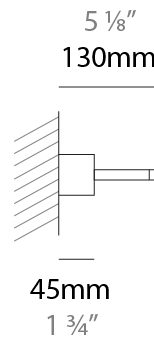

GENERAL

Series: Albatros
 Partner: Icone
 Division: Design
 Installation: Surface
 Product Type: Picture Light
 Mounting Location: Wall
 Light Distribution: Adjustable

PHYSICAL

Shape: Abstract
 Length (mm): 500
 Length (in): 19 11/16
 Depth (mm): 130
 Depth (in): 5 1/8
 Fixture Finish: WHI / CHR / GLG
 Fixture Material: Aluminum

4 1/4"
 Ø108mm

J-Box cover plate
 Included

D43061-

PROJECT

TYPE

SPECIFIER

QUANTITY

DATE