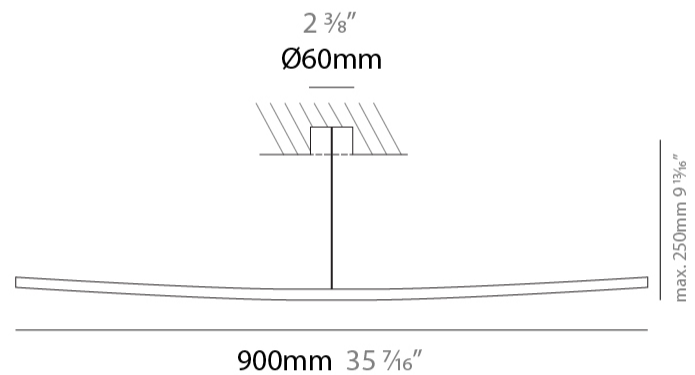

PROJECT
TYPE
SPECIFIER
QUANTITY
DATE

ALBATROS SURFACE

D43065-

base number   Finish
Options

1. To build a product code in our configurator select the specify button on the base model # product page
2. To build a manual product code on this datasheet choose from the options listed below in blue font and add the suffix to the base model #

GENERAL

Series: Albatros
Partner: Icone
Division: Design
Installation: Surface
Product Type: Picture Light
Mounting Location: Wall
Light Distribution: Adjustable

PHYSICAL

Shape: Abstract
Length (mm): 900
Length (in): 35 7/16
Depth (mm): 80 / 250
Depth (in): 3 1/8
Fixture Finish: WHI / CHR
Fixture Material: Aluminum

ELECTRICAL

Lamp Type: LED (Zhaga Standard)
Input Wattage (W): 31.68
Total Output Wattage (W): 27
Driver Included: No
Driver Location: Remote
Driver Type: Constant Voltage - Universal
Driver Class: Class 2
Housing: ENCP1
Input Voltage (V): 120 - 277
Output Voltage (V): 12

LED

Color Temperature (°K): 3000
Max. Delivered Lumen (lm): 2640
CRI: >90 CRI
Lamp Life (hrs): 50000

OPTICAL

RATINGS AND CERTIFICATIONS

Certified By: Certified for North American Standards
IP rating: IP20