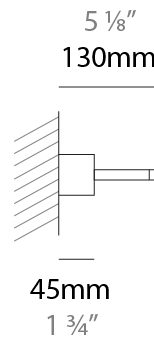

#### PHYSICAL

Shape: Abstract  
 Length (mm): 500  
 Length (in): 19 <sup>11</sup>/<sub>16</sub>  
 Depth (mm): 130  
 Depth (in): 5 <sup>1</sup>/<sub>8</sub>  
 Fixture Finish: WHI / CHR / GLG  
 Fixture Material: Aluminum

#### RATINGS AND CERTIFICATIONS

Certified By: Certified for North American Standards  
 IP rating: IP20

4 1/4"  
 Ø108mm

J-Box cover plate  
 Included

D43061-

PROJECT

TYPE

SPECIFIER

#### PHYSICAL

Shape: Abstract  
 Length (mm): 700  
 Length (in): 27 <sup>5</sup>/<sub>16</sub>  
 Depth (mm): 130  
 Depth (in): 5 <sup>1</sup>/<sub>8</sub>  
 Fixture Finish: WHI / CHR / GLG  
 Fixture Material: Aluminum

#### PHYSICAL

Shape: Abstract  
 Length (mm): 900  
 Length (in): 35 7/16  
 Depth (mm): 130  
 Depth (in): 5 1/8  
 Fixture Finish: WHI / CHR / GLG  
 Fixture Material: Aluminum