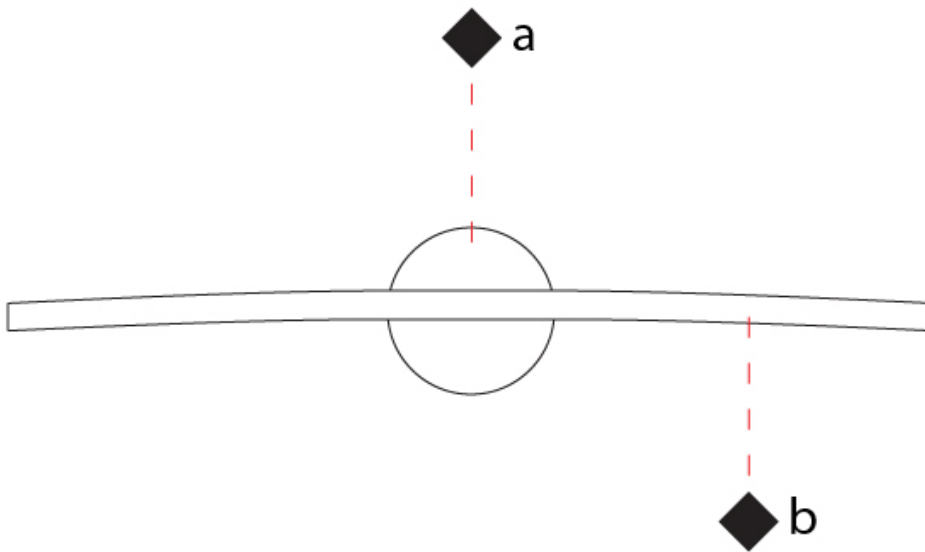

D43061-

PROJECT
TYPE
SPECIFIER
QUANTITY
DATE

D