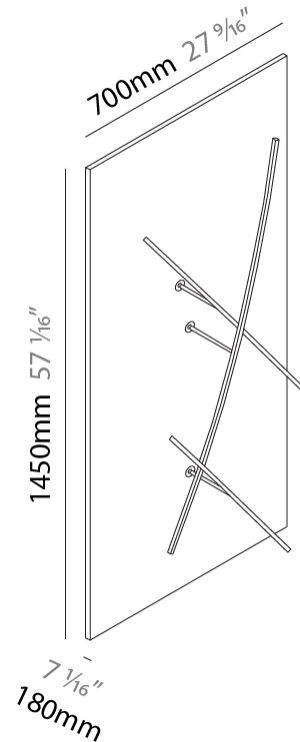

PROJECT	_____
TYPE	_____
SPECIFIER	_____
QUANTITY	_____
DATE	_____

ALBATROS SURFACE

D43066-

base number   Finish
Options

1. To build a product code in our configurator select the specify button on the base model # product page
2. To build a manual product code on this datasheet choose from the options listed below in blue font and add the suffix to the base model #

GENERAL

Series: Albatros
Partner: Icone
Division: Design
Installation: Surface
Product Type: Wall Surface
Mounting Location: Wall
Light Distribution: Adjustable

PHYSICAL

Shape: Abstract
Length (mm): 1450
Length (in): 57 1/16
Height (mm): 180
Depth (mm): 700
Height (in): 7 1/16
Depth (in): 27 9/16
Fixture Finish: EWB / SBB
Fixture Material: Aluminum

ELECTRICAL

Lamp Type: LED (Zhaga Standard)
Input Wattage (W): 45

LED

Color Temperature (°K): 3000
Max. Delivered Lumen (lm): 2640
CRI: >90 CRI

OPTICAL

RATINGS AND CERTIFICATIONS

Certified By: Certified for North American Standards
IP rating: IP20