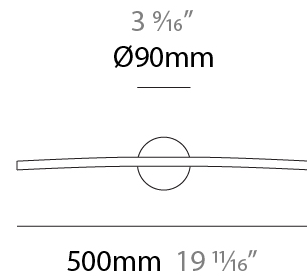

PROJECT	_____
TYPE	_____
SPECIFIER	_____
QUANTITY	_____
DATE	_____

ALBATROS SURFACE

D43061-

base number   Finish
Options

1. To build a product code in our configurator select the specify button on the base model # product page
2. To build a manual product code on this datasheet choose from the options listed below in blue font and add the suffix to the base model #

GENERAL

Series: Albatros
Partner: Icone
Division: Design
Installation: Surface
Product Type: Picture Light
Mounting Location: Wall
Light Distribution: Adjustable

PHYSICAL

Shape: Abstract
Length (mm): 500
Length (in): 19 ¹¹/₁₆
Depth (mm): 130
Depth (in): 5 ¹/₈
Fixture Finish: WHI / CHR / GLG
Fixture Material: Aluminum

ELECTRICAL

Lamp Type: LED (Zhaga Standard)
Input Wattage (W): 4.80
Total Output Wattage (W): 4
Driver Included: No
Driver Location: Integrated
Driver Type: Constant Voltage - Universal
Driver Class: Class 2
Input Voltage (V): 120 - 277
Output Voltage (V): 12

LED

Color Temperature (°K): 3000
Max. Delivered Lumen (lm): 440
CRI: >90 CRI
Lamp Life (hrs): 50000

OPTICAL

RATINGS AND CERTIFICATIONS

Certified By: Certified for North American Standards
IP rating: IP20

4 1/4"
Ø108mm

J-Box cover plate
Included