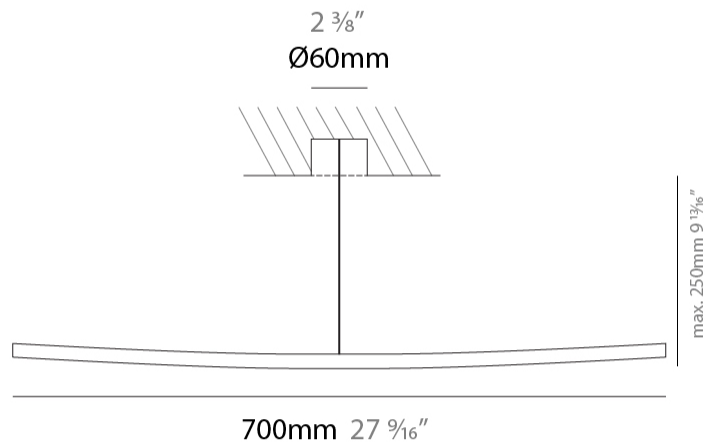

PROJECT
TYPE
SPECIFIER
QUANTITY
DATE

ALBATROS SURFACE

D43064-

base number   Finish
Options

1. To build a product code in our configurator select the specify button on the base model # product page
2. To build a manual product code on this datasheet choose from the options listed below in blue font and add the suffix to the base model #

GENERAL

Series: Albatros
Partner: Icone
Division: Design
Installation: Surface
Product Type: Picture Light
Mounting Location: Wall
Light Distribution: Adjustable

PHYSICAL

Shape: Abstract
Length (mm): 700
Length (in): 27 ⁹/₁₆
Depth (mm): 80 / 250
Depth (in): 3 ¹/₈
Fixture Finish: WHI / CHR
Fixture Material: Aluminum

ELECTRICAL

Lamp Type: LED (Zhaga Standard)
Input Wattage (W): 20.76
Total Output Wattage (W): 17.6
Driver Included: No
Driver Location: Remote
Driver Type: Constant Voltage - Universal
Driver Class: Class 2
Housing: ENCP1 ENCP3
Input Voltage (V): 120 - 277
Output Voltage (V): 12

LED

Color Temperature (°K): 3000
Max. Delivered Lumen (lm): 1800
CRI: >90 CRI
Lamp Life (hrs): 50000

OPTICAL

RATINGS AND CERTIFICATIONS

Certified By: Certified for North American Standards
IP rating: IP20