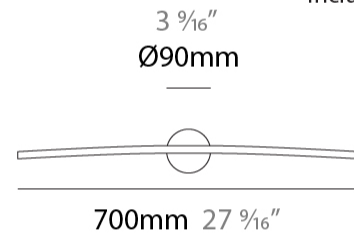

#### PHYSICAL

Shape: Abstract  
 Length (mm): 500  
 Length (in): 19 <sup>11</sup>/<sub>16</sub>  
 Depth (mm): 130  
 Depth (in): 5 <sup>1</sup>/<sub>8</sub>  
 Fixture Finish: WHI / CHR / GLG  
 Fixture Material: Aluminum

#### PHYSICAL

Shape: Abstract  
 Length (mm): 700  
 Length (in): 27 <sup>5</sup>/<sub>16</sub>  
 Depth (mm): 130  
 Depth (in): 5 <sup>1</sup>/<sub>8</sub>  
 Fixture Finish: WHI / CHR / GLG  
 Fixture Material: Aluminum

#### RATINGS AND CERTIFICATIONS

Certified By: Certified for North American Standards  
 IP rating: IP20

4 1/4"  
 Ø108mm

J-Box cover plate  
 Included

D43062-

PROJECT

TYPE

SPECIFIER

#### PHYSICAL

Shape: Abstract  
 Length (mm): 900  
 Length (in): 35 7/16  
 Depth (mm): 130  
 Depth (in): 5 1/8  
 Fixture Finish: WHI / CHR / GLG  
 Fixture Material: Aluminum