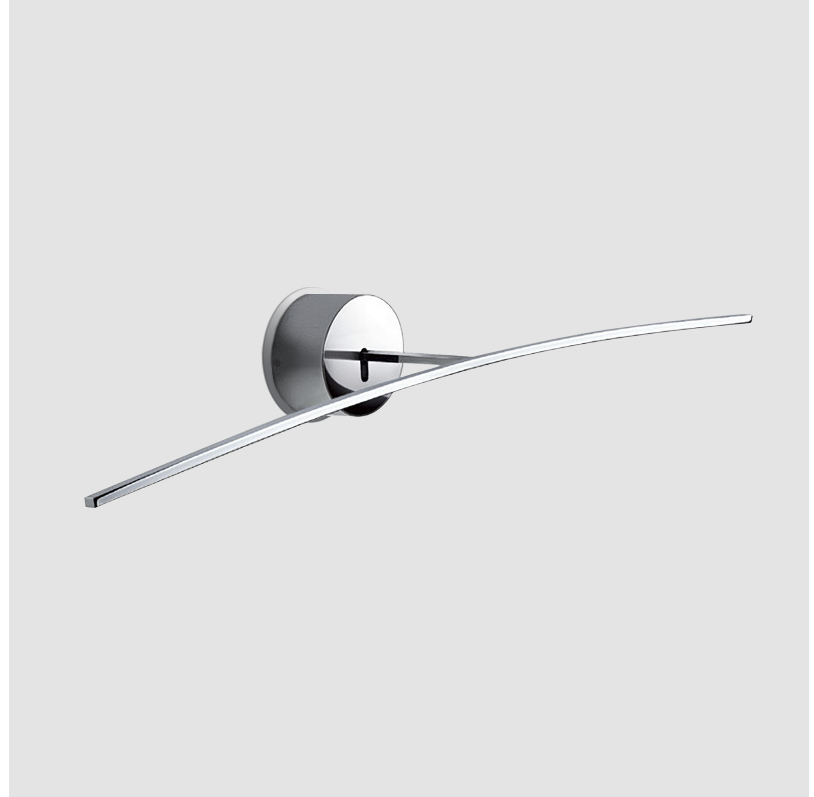

PROJECT	_____
TYPE	_____
SPECIFIER	_____
QUANTITY	_____
DATE	_____

ALBATROS SURFACE

D43062-

base number   Finish
Options

1. To build a product code in our configurator select the specify button on the base model # product page
2. To build a manual product code on this datasheet choose from the options listed below in blue font and add the suffix to the base model #

GENERAL

Series: Albatros
Partner: Icone
Division: Design
Installation: Surface
Product Type: Picture Light
Mounting Location: Wall
Light Distribution: Adjustable

PHYSICAL

Shape: Abstract
Length (mm): 700
Length (in): 27 ⁵/₁₆
Depth (mm): 130
Depth (in): 5 ¹/₈
Fixture Finish: WHI / CHR / GLG
Fixture Material: Aluminum

ELECTRICAL

Lamp Type: LED (Zhaga Standard)
Input Wattage (W): 7.92
Total Output Wattage (W): 6.7
Driver Included: No
Driver Location: Integrated
Driver Type: Constant Voltage - Universal
Driver Class: Class 2
Input Voltage (V): 120 - 277
Output Voltage (V): 12

LED

Color Temperature (°K): 3000
Max. Delivered Lumen (lm): 660
CRI: >90 CRI
Lamp Life (hrs): 50000

OPTICAL

RATINGS AND CERTIFICATIONS

Certified By: Certified for North American Standards
IP rating: IP20