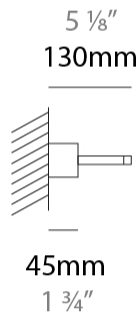

#### PHYSICAL

Shape: Abstract  
 Length (mm): 500  
 Length (in): 19 <sup>11</sup>/<sub>16</sub>  
 Depth (mm): 130  
 Depth (in): 5 <sup>1</sup>/<sub>8</sub>  
 Fixture Finish: WHI / CHR / GLG  
 Fixture Material: Aluminum

#### PHYSICAL

Shape: Abstract  
 Length (mm): 700  
 Length (in): 27 <sup>5</sup>/<sub>16</sub>  
 Depth (mm): 130  
 Depth (in): 5 <sup>1</sup>/<sub>8</sub>  
 Fixture Finish: WHI / CHR / GLG  
 Fixture Material: Aluminum

#### RATINGS AND CERTIFICATIONS

Certified By: Certified for North American Standards  
 IP rating: IP20

4 1/4"  
 Ø108mm

J-Box cover plate  
 Included

D43062-

PROJECT

TYPE

SPECIFIER

#### PHYSICAL

Shape: Abstract  
 Length (mm): 900  
 Length (in): 35 7/16  
 Depth (mm): 130  
 Depth (in): 5 1/8  
 Fixture Finish: WHI / CHR / GLG  
 Fixture Material: Aluminum