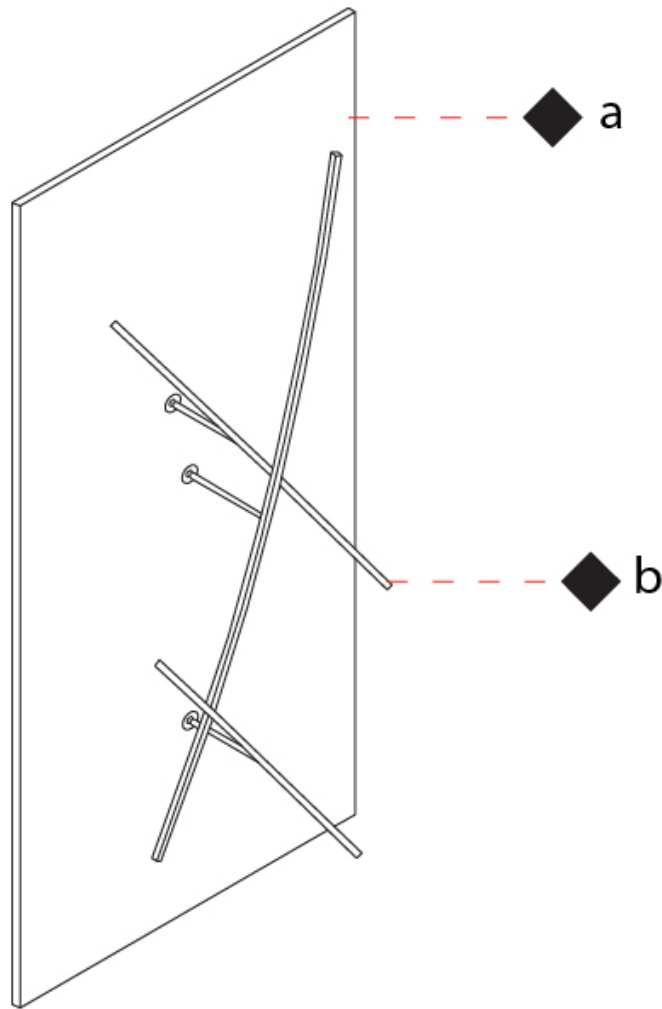

D43066-

PROJECT
TYPE
SPECIFIER
QUANTITY
DATE

D