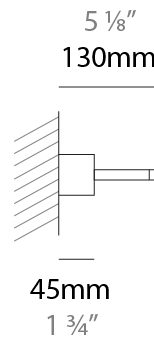

PROJECT	_____
TYPE	_____
SPECIFIER	_____
QUANTITY	_____
DATE	_____

ALBATROS SURFACE

D43061-

base number   Finish
Options

1. To build a product code in our configurator select the specify button on the base model # product page
2. To build a manual product code on this datasheet choose from the options listed below in blue font and add the suffix to the base model #

GENERAL

Series: Albatros
Partner: Icone
Division: Design
Installation: Surface
Product Type: Picture Light
Mounting Location: Wall
Light Distribution: Adjustable

PHYSICAL

Shape: Abstract
Length (mm): 500
Length (in): 19 ¹¹/₁₆
Depth (mm): 130
Depth (in): 5 ¹/₈
Fixture Finish: WHI / CHR / GLG
Fixture Material: Aluminum

ELECTRICAL

Lamp Type: LED (Zhaga Standard)
Input Wattage (W): 4.80
Total Output Wattage (W): 4
Driver Included: No
Driver Location: Integrated
Driver Type: Constant Voltage - Universal
Driver Class: Class 2
Input Voltage (V): 120 - 277
Output Voltage (V): 12

LED

Color Temperature (°K): 3000
Max. Delivered Lumen (lm): 440
CRI: >90 CRI
Lamp Life (hrs): 50000

OPTICAL

RATINGS AND CERTIFICATIONS

Certified By: Certified for North American Standards
IP rating: IP20

4 1/4"
Ø108mm

J-Box cover plate
Included