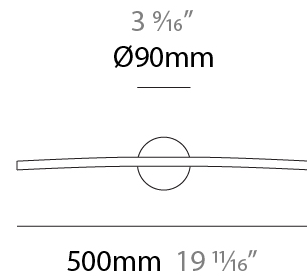

#### PHYSICAL

Shape: Abstract  
 Length (mm): 500  
 Length (in): 19 <sup>11</sup>/<sub>16</sub>  
 Depth (mm): 130  
 Depth (in): 5 <sup>1</sup>/<sub>8</sub>  
 Fixture Finish: WHI / CHR / GLG  
 Fixture Material: Aluminum

#### RATINGS AND CERTIFICATIONS

Certified By: Certified for North American Standards  
 IP rating: IP20

4 1/4"  
 Ø108mm

J-Box cover plate  
 Included

D43061-

PROJECT

TYPE

SPECIFIER

#### PHYSICAL

Shape: Abstract  
 Length (mm): 700  
 Length (in): 27 <sup>5</sup>/<sub>16</sub>  
 Depth (mm): 130  
 Depth (in): 5 <sup>1</sup>/<sub>8</sub>  
 Fixture Finish: WHI / CHR / GLG  
 Fixture Material: Aluminum

#### PHYSICAL

Shape: Abstract  
 Length (mm): 900  
 Length (in): 35 7/16  
 Depth (mm): 130  
 Depth (in): 5 1/8  
 Fixture Finish: WHI / CHR / GLG  
 Fixture Material: Aluminum