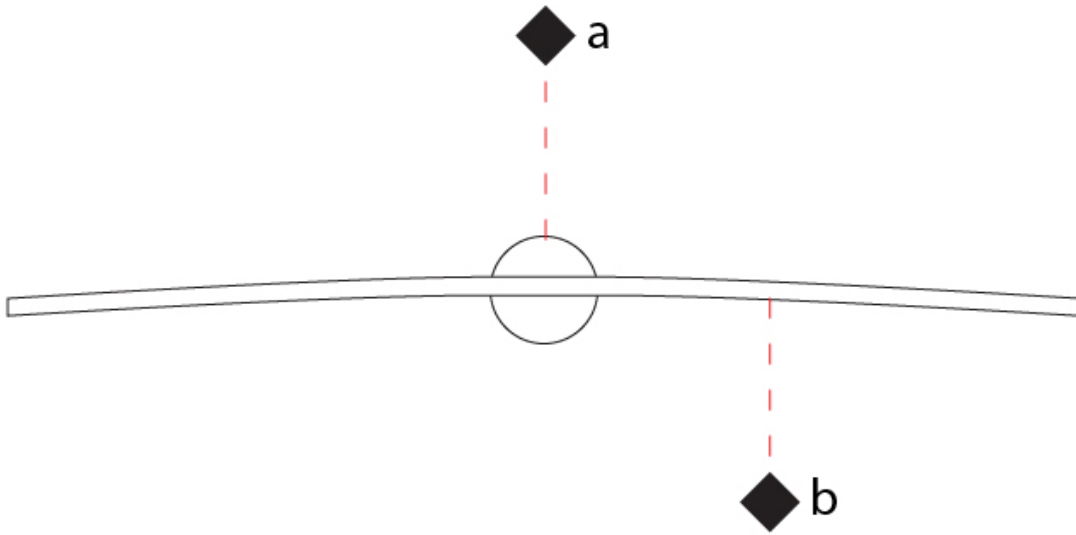

D43063-

PROJECT _____

TYPE _____

SPECIFIER _____

QUANTITY _____

DATE _____

D