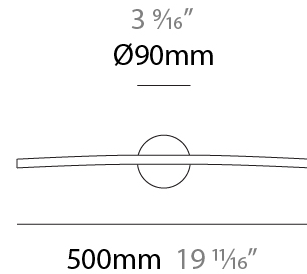

#### PHYSICAL

Shape: Abstract  
 Length (mm): 500  
 Length (in): 19 11/16  
 Depth (mm): 130  
 Depth (in): 5 1/8  
 Fixture Finish: WHI / CHR / GLG  
 Fixture Material: Aluminum

#### RATINGS AND CERTIFICATIONS

Certified By: Certified for North American Standards  
 IP rating: IP20

4 1/4"  
 Ø108mm

J-Box cover plate  
 Included

D43061-

PROJECT

TYPE

SPECIFIER

#### PHYSICAL

Shape: Abstract  
 Length (mm): 700  
 Length (in): 27 <sup>9</sup>/<sub>16</sub>  
 Depth (mm): 130  
 Depth (in): 5 <sup>1</sup>/<sub>8</sub>  
 Fixture Finish: WHI / CHR / GLG  
 Fixture Material: Aluminum

#### PHYSICAL

Shape: Abstract  
 Length (mm): 900  
 Length (in): 35 7/16  
 Depth (mm): 130  
 Depth (in): 5 1/8  
 Fixture Finish: WHI / CHR / GLG  
 Fixture Material: Aluminum