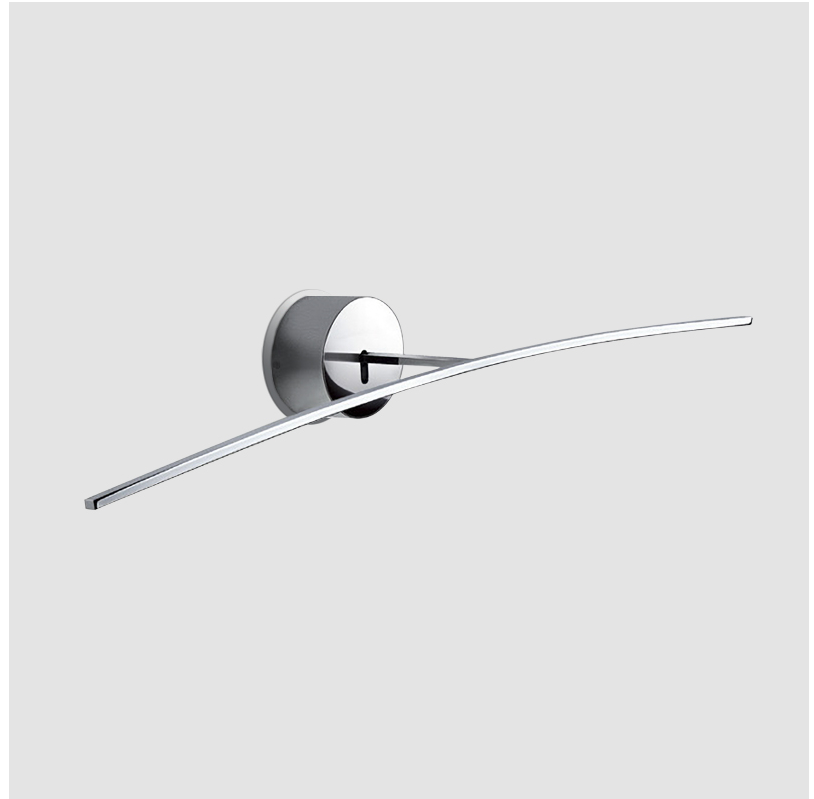

PROJECT
TYPE
SPECIFIER
QUANTITY
DATE

ALBATROS SURFACE

D43062-

base number   Finish
Options

1. To build a product code in our configurator select the specify button on the base model # product page
2. To build a manual product code on this datasheet choose from the options listed below in blue font and add the suffix to the base model #

GENERAL

Series: Albatros
Partner: Icone
Division: Design
Installation: Surface
Product Type: Picture Light
Mounting Location: Wall
Light Distribution: Adjustable

PHYSICAL

Shape: Abstract
Length (mm): 700
Length (in): 27 ⁹/₁₆
Depth (mm): 130
Depth (in): 5 ¹/₈
Fixture Finish: WHI / CHR / GLG
Fixture Material: Aluminum

ELECTRICAL

Lamp Type: LED (Zhaga Standard)
Input Wattage (W): 7.92
Total Output Wattage (W): 6.7
Driver Included: No
Driver Location: Integrated
Driver Type: Constant Voltage - Universal
Driver Class: Class 2
Input Voltage (V): 120 - 277
Output Voltage (V): 12

LED

Color Temperature (°K): 3000
Max. Delivered Lumen (lm): 660
CRI: >90 CRI
Lamp Life (hrs): 50000

OPTICAL

RATINGS AND CERTIFICATIONS

Certified By: Certified for North American Standards
IP rating: IP20

4 1/4"
Ø108mm

J-Box cover plate
Included

5 1/8"
130mm

45mm
1 3/4"

3 9/16"
Ø90mm

700mm 27 9/16"