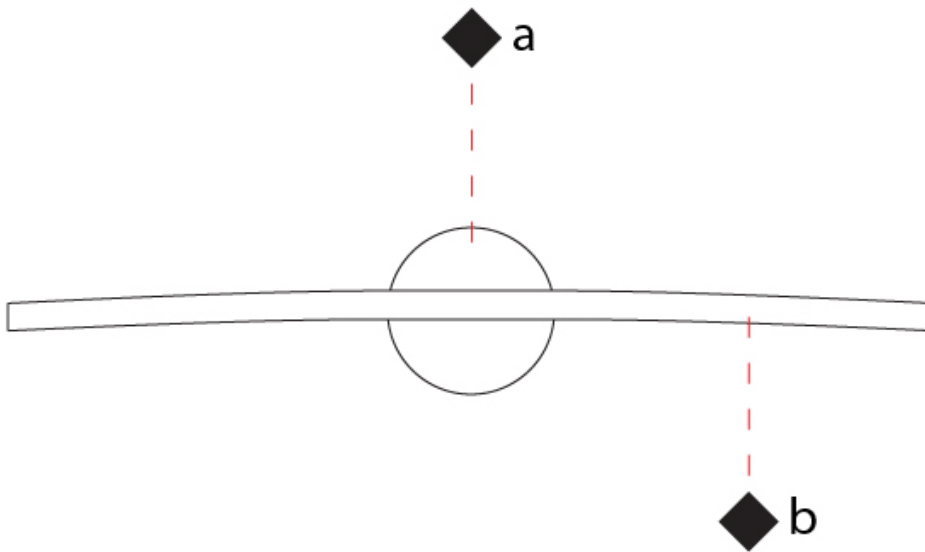

D43061-

PROJECT

TYPE

SPECIFIER

QUANTITY

DATE

D