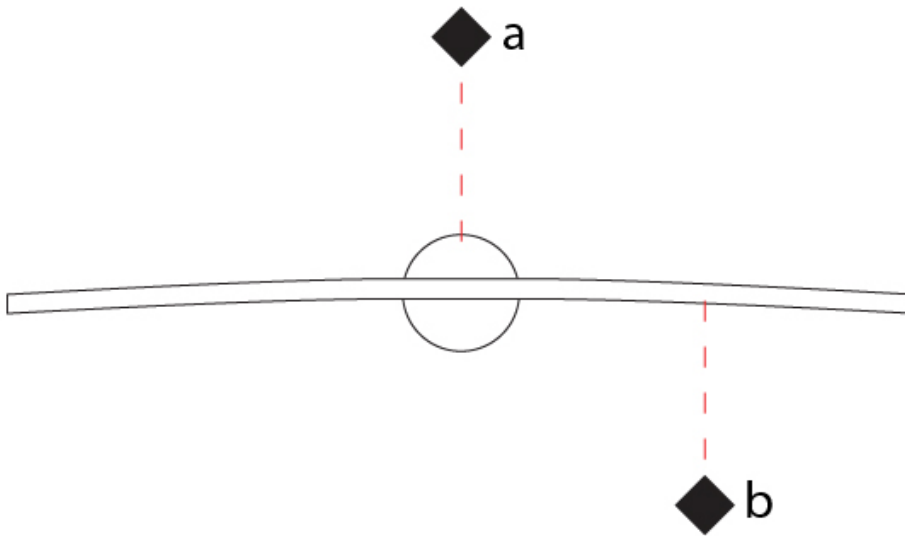

D43062-

PROJECT	_____
TYPE	_____
SPECIFIER	_____
QUANTITY	_____
DATE	_____

D