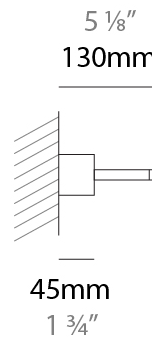

#### PHYSICAL

Shape: Abstract  
 Length (mm): 500  
 Length (in): 19 11/16  
 Depth (mm): 130  
 Depth (in): 5 1/8  
 Fixture Finish: WHI / CHR / GLG  
 Fixture Material: Aluminum

#### RATINGS AND CERTIFICATIONS

Certified By: Certified for North American Standards  
 IP rating: IP20

4 1/4"  
 Ø108mm

J-Box cover plate  
 Included

D43061-

PROJECT

TYPE

SPECIFIER

#### PHYSICAL

Shape: Abstract  
 Length (mm): 700  
 Length (in): 27 <sup>9</sup>/<sub>16</sub>  
 Depth (mm): 130  
 Depth (in): 5 <sup>1</sup>/<sub>8</sub>  
 Fixture Finish: WHI / CHR / GLG  
 Fixture Material: Aluminum

#### PHYSICAL

Shape: Abstract  
 Length (mm): 900  
 Length (in): 35 7/16  
 Depth (mm): 130  
 Depth (in): 5 1/8  
 Fixture Finish: WHI / CHR / GLG  
 Fixture Material: Aluminum