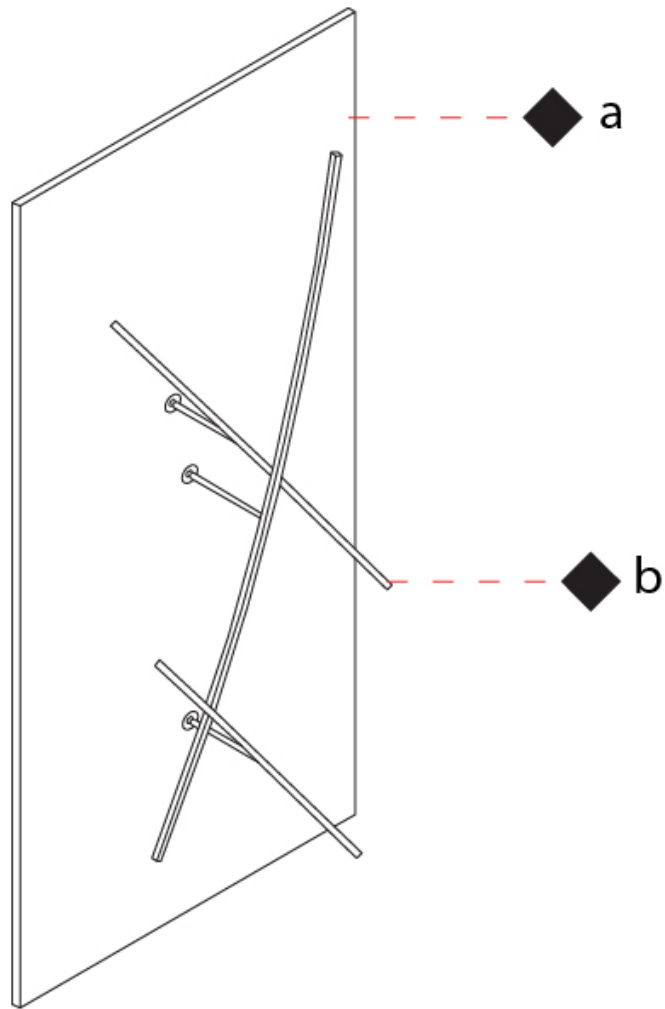

D43066-

PROJECT

TYPE

SPECIFIER

QUANTITY

DATE

D