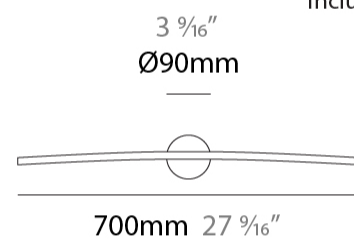

#### PHYSICAL

Shape: Abstract  
 Length (mm): 500  
 Length (in): 19 11/16  
 Depth (mm): 130  
 Depth (in): 5 1/8  
 Fixture Finish: WHI / CHR / GLG  
 Fixture Material: Aluminum

#### PHYSICAL

Shape: Abstract  
 Length (mm): 700  
 Length (in): 27 <sup>9</sup>/<sub>16</sub>  
 Depth (mm): 130  
 Depth (in): 5 <sup>1</sup>/<sub>8</sub>  
 Fixture Finish: WHI / CHR / GLG  
 Fixture Material: Aluminum

#### RATINGS AND CERTIFICATIONS

Certified By: Certified for North American Standards  
 IP rating: IP20

4 1/4"  
 Ø108mm

J-Box cover plate  
 Included

D43062-

PROJECT

TYPE

SPECIFIER

#### PHYSICAL

Shape: Abstract  
 Length (mm): 900  
 Length (in): 35 7/16  
 Depth (mm): 130  
 Depth (in): 5 1/8  
 Fixture Finish: WHI / CHR / GLG  
 Fixture Material: Aluminum