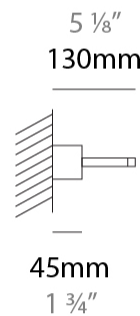

#### PHYSICAL

Shape: Abstract  
 Length (mm): 500  
 Length (in): 19 11/16  
 Depth (mm): 130  
 Depth (in): 5 1/8  
 Fixture Finish: WHI / CHR / GLG  
 Fixture Material: Aluminum

#### PHYSICAL

Shape: Abstract  
 Length (mm): 700  
 Length (in): 27 <sup>9</sup>/<sub>16</sub>  
 Depth (mm): 130  
 Depth (in): 5 <sup>1</sup>/<sub>8</sub>  
 Fixture Finish: WHI / CHR / GLG  
 Fixture Material: Aluminum

#### RATINGS AND CERTIFICATIONS

Certified By: Certified for North American Standards  
 IP rating: IP20

4 1/4"  
 Ø108mm

J-Box cover plate  
 Included

D43062-

PROJECT

TYPE

SPECIFIER

#### PHYSICAL

Shape: Abstract  
 Length (mm): 900  
 Length (in): 35 7/16  
 Depth (mm): 130  
 Depth (in): 5 1/8  
 Fixture Finish: WHI / CHR / GLG  
 Fixture Material: Aluminum