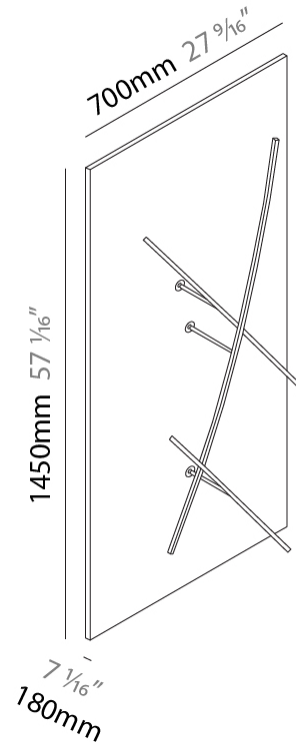

PROJECT	_____
TYPE	_____
SPECIFIER	_____
QUANTITY	_____
DATE	_____

ALBATROS SURFACE

D43066-

base number   Finish
Options

1. To build a product code in our configurator select the specify button on the base model # product page
2. To build a manual product code on this datasheet choose from the options listed below in blue font and add the suffix to the base model #

GENERAL

Series: Albatros
Partner: Icone
Division: Design
Installation: Surface
Product Type: Wall Surface
Mounting Location: Wall
Light Distribution: Adjustable

PHYSICAL

Shape: Abstract
Length (mm): 1450
Length (in): 57 1/16
Height (mm): 180
Depth (mm): 700
Height (in): 7 1/16
Depth (in): 27 9/16
Fixture Finish: EWB / SBB
Fixture Material: Aluminum

ELECTRICAL

Lamp Type: LED (Zhaga Standard)
Input Wattage (W): 45

LED

Color Temperature (°K): 3000
Max. Delivered Lumen (lm): 2640
CRI: >90 CRI

OPTICAL

RATINGS AND CERTIFICATIONS

Certified By: Certified for North American Standards
IP rating: IP20

D