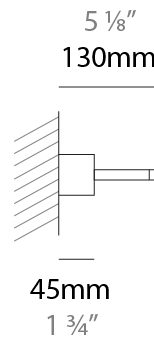

ALBATROS SURFACE

D43061-

base number   Finish
Options

1. To build a product code in our configurator select the specify button on the base model # product page
2. To build a manual product code on this datasheet choose from the options listed below in blue font and add the suffix to the base model #

GENERAL

Series: Albatros _____
Partner: Icone _____
Division: Design _____
Installation: Surface _____
Product Type: Picture Light _____
Mounting Location: Wall _____
Light Distribution: Adjustable _____

PHYSICAL

Shape: Abstract _____
Length (mm): 500 _____
Length (in): 19 ¹¹/₁₆ _____
Depth (mm): 130 _____
Depth (in): 5 ¹/₈ _____
Fixture Finish: WHI / CHR / GLG _____
Fixture Material: Aluminum _____

ELECTRICAL

Lamp Type: LED (Zhaga Standard) _____
Input Wattage (W): 4.80 _____
Total Output Wattage (W): 4 _____
Driver Included: No _____
Driver Location: Integrated _____
Driver Type: Constant Voltage - Universal _____
Driver Class: Class 2 _____
Input Voltage (V): 120 - 277 _____
Output Voltage (V): 12 _____

LED

Color Temperature (°K): 3000 _____
Max. Delivered Lumen (lm): 440 _____
CRI: >90 CRI _____
Lamp Life (hrs): 50000 _____

OPTICAL

RATINGS AND CERTIFICATIONS

Certified By: Certified for North American Standards _____
IP rating: IP20 _____

4 1/4"
Ø108mm

J-Box cover plate
Included