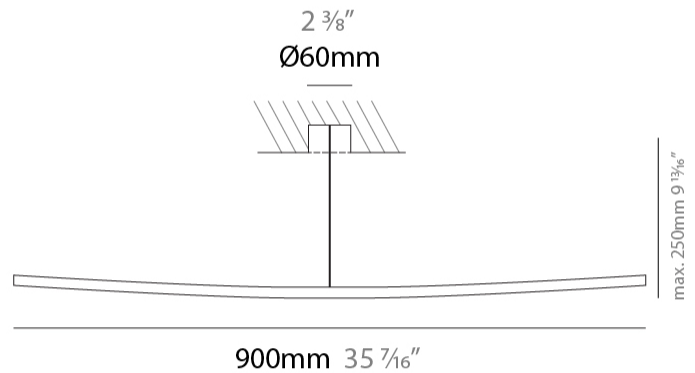

PROJECT
TYPE
SPECIFIER
QUANTITY
DATE

ALBATROS SURFACE

D43065-

base number   Finish
Options

1. To build a product code in our configurator select the specify button on the base model # product page
2. To build a manual product code on this datasheet choose from the options listed below in blue font and add the suffix to the base model #

GENERAL

Series: Albatros
Partner: Icone
Division: Design
Installation: Surface
Product Type: Picture Light
Mounting Location: Wall
Light Distribution: Adjustable

PHYSICAL

Shape: Abstract
Length (mm): 900
Length (in): 35 7/16
Depth (mm): 80 / 250
Depth (in): 3 1/8
Fixture Finish: WHI / CHR
Fixture Material: Aluminum

ELECTRICAL

Lamp Type: LED (Zhaga Standard)
Input Wattage (W): 31.68
Total Output Wattage (W): 27
Driver Included: No
Driver Location: Remote
Driver Type: Constant Voltage - Universal
Driver Class: Class 2
Housing: ENCP1
Input Voltage (V): 120 - 277
Output Voltage (V): 12

LED

Color Temperature (°K): 3000
Max. Delivered Lumen (lm): 2640
CRI: >90 CRI
Lamp Life (hrs): 50000

OPTICAL

RATINGS AND CERTIFICATIONS

Certified By: Certified for North American Standards
IP rating: IP20