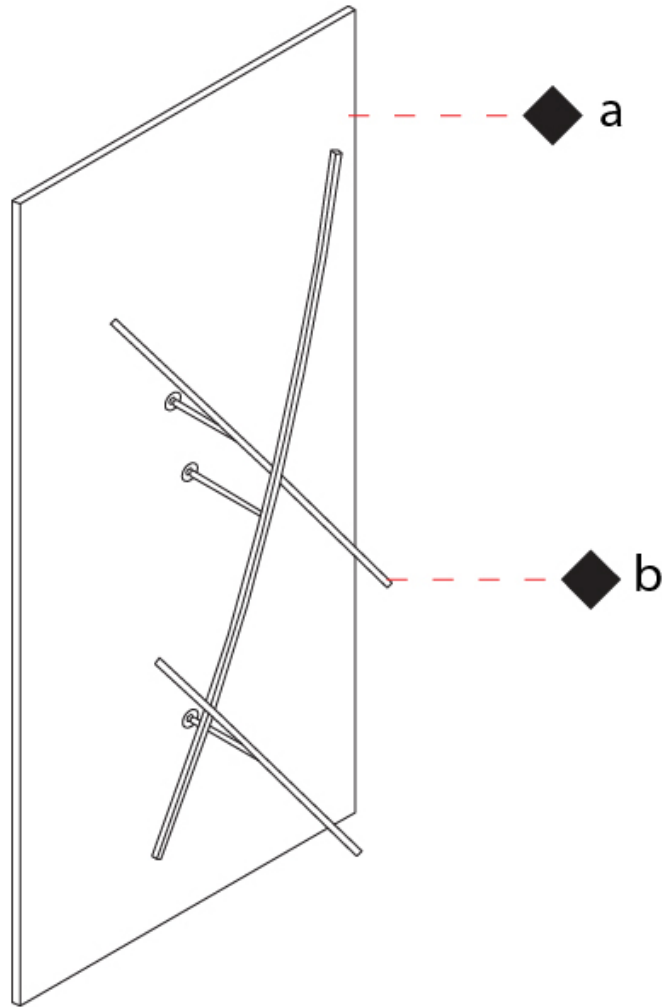

D43066-

PROJECT	_____
TYPE	_____
SPECIFIER	_____
QUANTITY	_____
DATE	_____

D