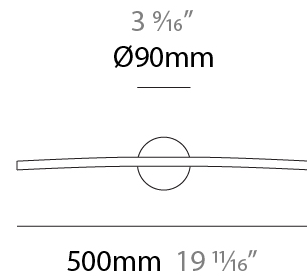

#### PHYSICAL

Shape: Abstract  
 Length (mm): 500  
 Length (in): 19 11/16  
 Depth (mm): 130  
 Depth (in): 5 1/8  
 Fixture Finish: WHI / CHR / GLG  
 Fixture Material: Aluminum

#### RATINGS AND CERTIFICATIONS

Certified By: Certified for North American Standards  
 IP rating: IP20

4 1/4"  
 Ø108mm

J-Box cover plate  
 Included

D43061-

PROJECT

TYPE

SPECIFIER

#### PHYSICAL

Shape: Abstract  
 Length (mm): 700  
 Length (in): 27 <sup>9</sup>/<sub>16</sub>  
 Depth (mm): 130  
 Depth (in): 5 <sup>1</sup>/<sub>8</sub>  
 Fixture Finish: WHI / CHR / GLG  
 Fixture Material: Aluminum

#### PHYSICAL

Shape: Abstract  
 Length (mm): 900  
 Length (in): 35 7/16  
 Depth (mm): 130  
 Depth (in): 5 1/8  
 Fixture Finish: WHI / CHR / GLG  
 Fixture Material: Aluminum