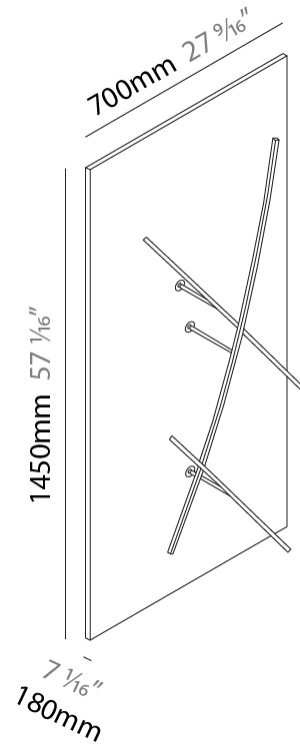

PROJECT	_____
TYPE	_____
SPECIFIER	_____
QUANTITY	_____
DATE	_____

ALBATROS SURFACE

D43066-

base number   Finish
Options

1. To build a product code in our configurator select the specify button on the base model # product page
2. To build a manual product code on this datasheet choose from the options listed below in blue font and add the suffix to the base model #

GENERAL

Series: Albatros
Partner: Icone
Division: Design
Installation: Surface
Product Type: Wall Surface
Mounting Location: Wall
Light Distribution: Adjustable

PHYSICAL

Shape: Abstract
Length (mm): 1450
Length (in): 57 1/16
Height (mm): 180
Depth (mm): 700
Height (in): 7 1/16
Depth (in): 27 9/16
Fixture Finish: EWB / SBB
Fixture Material: Aluminum

ELECTRICAL

Lamp Type: LED (Zhaga Standard)
Input Wattage (W): 45

LED

Color Temperature (°K): 3000
Max. Delivered Lumen (lm): 2640
CRI: >90 CRI

OPTICAL

RATINGS AND CERTIFICATIONS

Certified By: Certified for North American Standards
IP rating: IP20