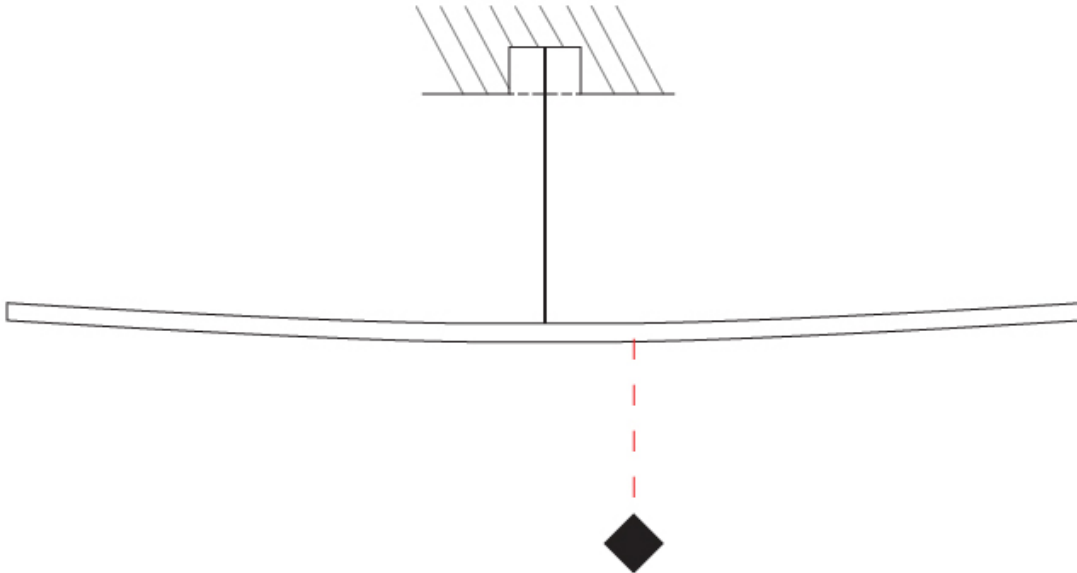

D43065-

PROJECT

TYPE

SPECIFIER

QUANTITY

DATE

D