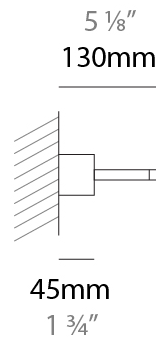

GENERAL

Series: Albatros
 Partner: Icone
 Division: Design
 Installation: Surface
 Product Type: Picture Light
 Mounting Location: Wall
 Light Distribution: Adjustable

PHYSICAL

Shape: Abstract
 Length (mm): 500
 Length (in): 19 ¹¹/₁₆
 Depth (mm): 130
 Depth (in): 5 ¹/₈
 Fixture Finish: WHI / CHR / GLG
 Fixture Material: Aluminum

4 1/4"
 Ø108mm

J-Box cover plate
 Included

D43061-

PROJECT

TYPE

SPECIFIER

QUANTITY

DATE