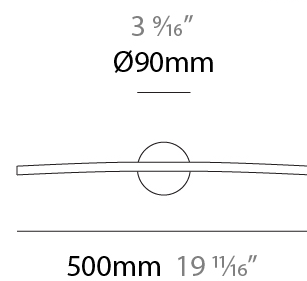

GENERAL

Series: Albatros
 Partner: Icone
 Division: Design
 Installation: Surface
 Product Type: Picture Light
 Mounting Location: Wall
 Light Distribution: Adjustable

PHYSICAL

Shape: Abstract
 Length (mm): 500
 Length (in): 19 ¹¹/₁₆
 Depth (mm): 130
 Depth (in): 5 ¹/₈
 Fixture Finish: WHI / CHR / GLG
 Fixture Material: Aluminum

4 1/4"
 Ø108mm

J-Box cover plate
 Included

D43061-

PROJECT

TYPE

SPECIFIER

QUANTITY

DATE

GENERAL

Series: Albatros
 Partner: Icone
 Division: Design
 Installation: Surface
 Product Type: Picture Light
 Mounting Location: Wall
 Light Distribution: Adjustable

PHYSICAL

Shape: Abstract
 Length (mm): 700
 Length (in): 27 ⁵/₁₆
 Depth (mm): 130
 Depth (in): 5 ¹/₈
 Fixture Finish: WHI / CHR / GLG
 Fixture Material: Aluminum