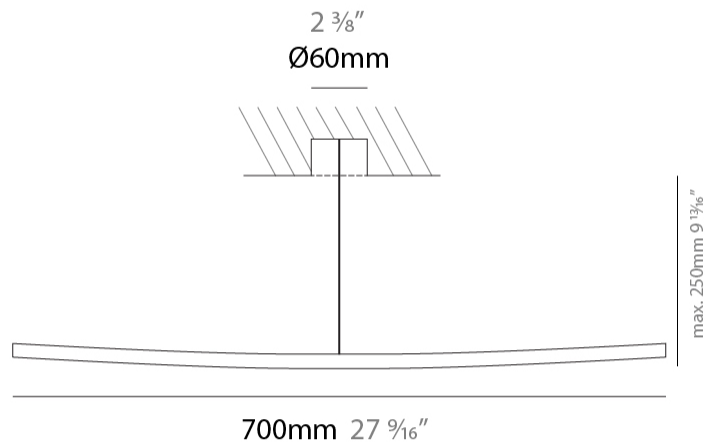

PROJECT	_____
TYPE	_____
SPECIFIER	_____
QUANTITY	_____
DATE	_____

ALBATROS SURFACE

D43064-

base number   Finish
Options

1. To build a product code in our configurator select the specify button on the base model # product page
2. To build a manual product code on this datasheet choose from the options listed below in blue font and add the suffix to the base model #

GENERAL

Series: Albatros
Partner: Icone
Division: Design
Installation: Surface
Product Type: Picture Light
Mounting Location: Wall
Light Distribution: Adjustable

PHYSICAL

Shape: Abstract
Length (mm): 700
Length (in): 27 9/16
Depth (mm): 80 / 250
Depth (in): 3 1/8
Fixture Finish: WHI / CHR
Fixture Material: Aluminum

ELECTRICAL

Lamp Type: LED (Zhaga Standard)
Input Wattage (W): 20.76
Total Output Wattage (W): 17.6
Driver Included: No
Driver Location: Remote
Driver Type: Constant Voltage - Universal
Driver Class: Class 2
Housing: ENCP1 ENCP3
Input Voltage (V): 120 - 277
Output Voltage (V): 12

LED

Color Temperature (°K): 3000
Max. Delivered Lumen (lm): 1800
CRI: >90 CRI
Lamp Life (hrs): 50000

OPTICAL

RATINGS AND CERTIFICATIONS

Certified By: Certified for North American Standards
IP rating: IP20