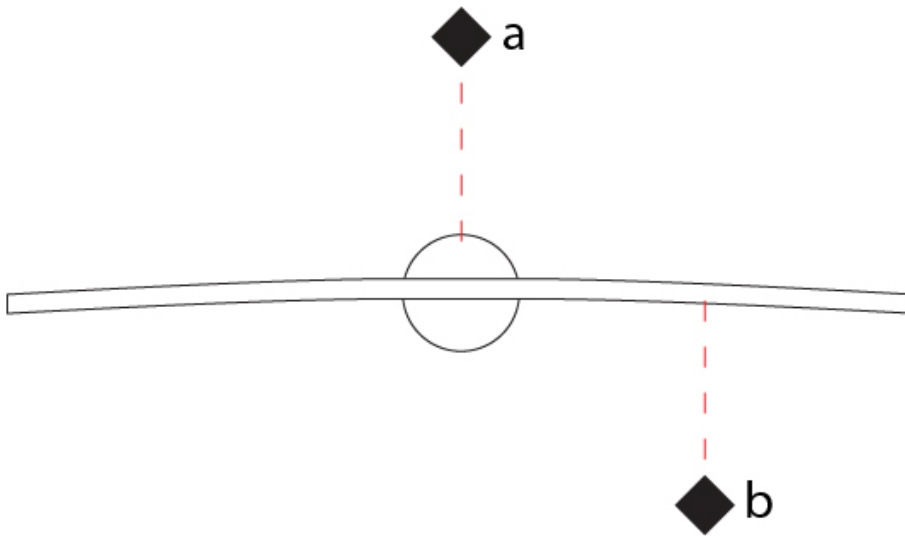

D43062-

PROJECT

TYPE

SPECIFIER

QUANTITY

DATE

D