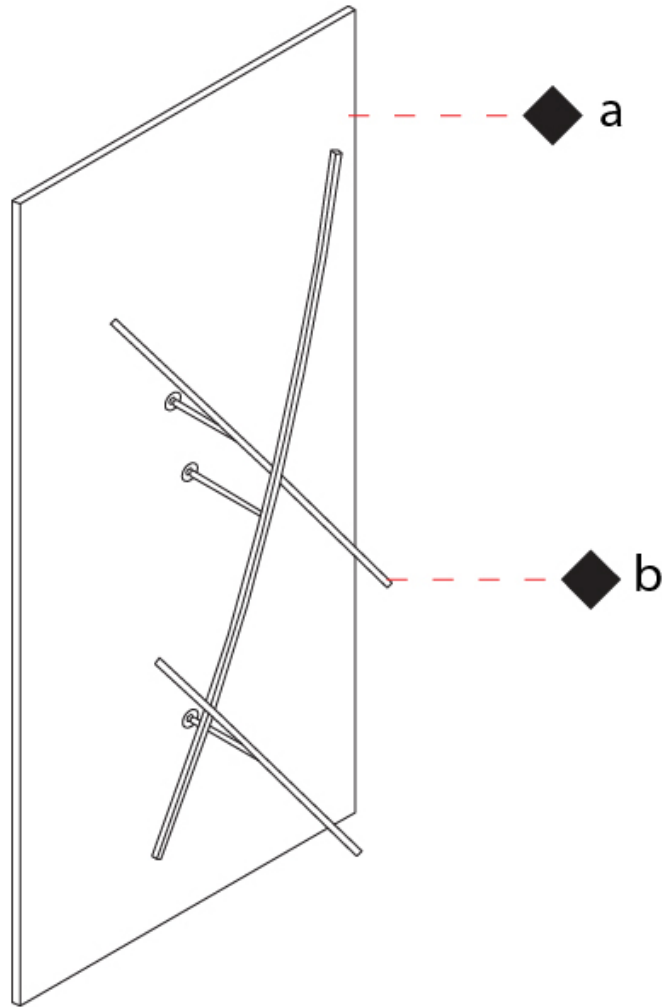

D43066-

PROJECT
TYPE
SPECIFIER
QUANTITY
DATE

D