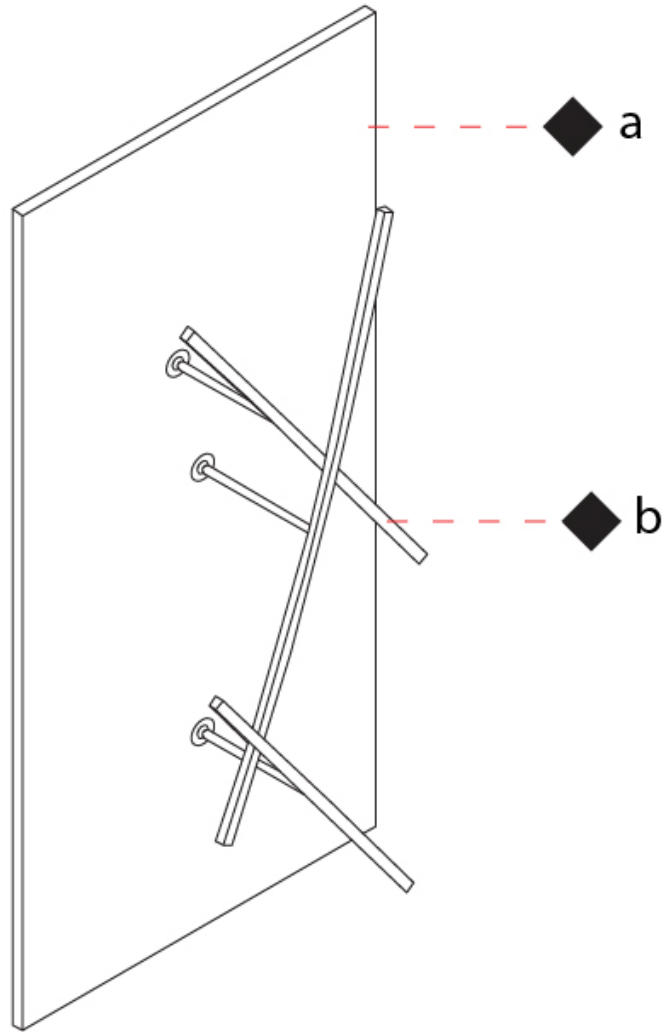

D43067-

PROJECT

TYPE

SPECIFIER

QUANTITY

DATE

D