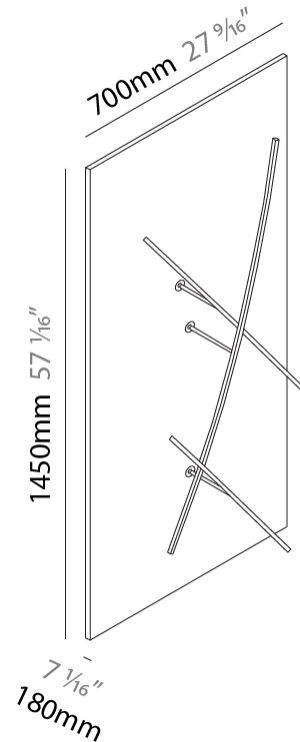

PROJECT	_____
TYPE	_____
SPECIFIER	_____
QUANTITY	_____
DATE	_____

ALBATROS SURFACE

D43066-

base number   Finish
Options

1. To build a product code in our configurator select the specify button on the base model # product page
2. To build a manual product code on this datasheet choose from the options listed below in blue font and add the suffix to the base model #

GENERAL

Series: Albatros
Partner: Icone
Division: Design
Installation: Surface
Product Type: Wall Surface
Mounting Location: Wall
Light Distribution: Adjustable

PHYSICAL

Shape: Abstract
Length (mm): 1450
Length (in): 57 1/16
Height (mm): 180
Depth (mm): 700
Height (in): 7 1/16
Depth (in): 27 9/16
Fixture Finish: EWB / SBB
Fixture Material: Aluminum

ELECTRICAL

Lamp Type: LED (Zhaga Standard)
Input Wattage (W): 45

LED

Color Temperature (°K): 3000
Max. Delivered Lumen (lm): 2640
CRI: >90 CRI

OPTICAL

RATINGS AND CERTIFICATIONS

Certified By: Certified for North American Standards
IP rating: IP20

D