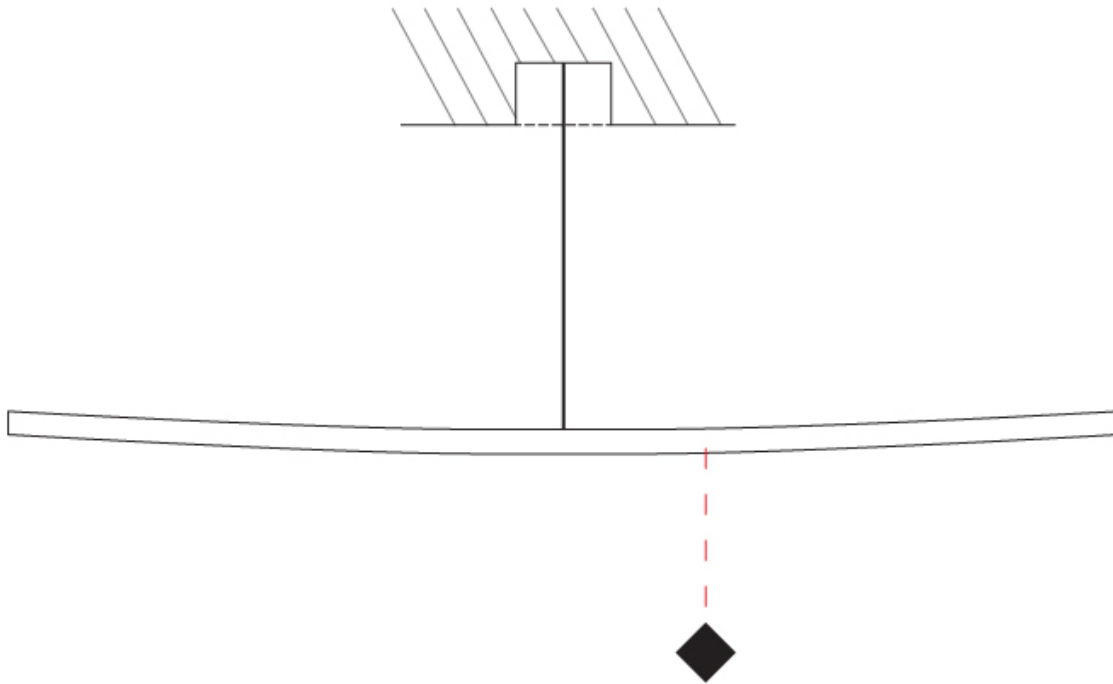

D43064-

PROJECT	_____
TYPE	_____
SPECIFIER	_____
QUANTITY	_____
DATE	_____

D