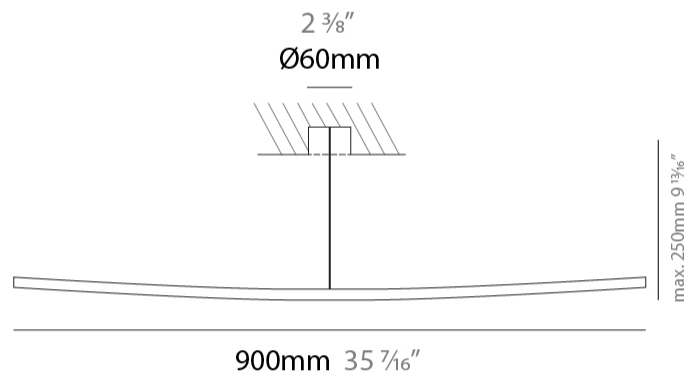

PROJECT
TYPE
SPECIFIER
QUANTITY
DATE

ALBATROS SURFACE

D43065-

base number   Finish
Options

1. To build a product code in our configurator select the specify button on the base model # product page
2. To build a manual product code on this datasheet choose from the options listed below in blue font and add the suffix to the base model #

GENERAL

Series: Albatros
Partner: Icone
Division: Design
Installation: Surface
Product Type: Picture Light
Mounting Location: Wall
Light Distribution: Adjustable

PHYSICAL

Shape: Abstract
Length (mm): 900
Length (in): 35 7/16
Depth (mm): 80 / 250
Depth (in): 3 1/8
Fixture Finish: WHI / CHR
Fixture Material: Aluminum

ELECTRICAL

Lamp Type: LED (Zhaga Standard)
Input Wattage (W): 31.68
Total Output Wattage (W): 27
Driver Included: No
Driver Location: Remote
Driver Type: Constant Voltage - Universal
Driver Class: Class 2
Housing: ENCP1
Input Voltage (V): 120 - 277
Output Voltage (V): 12

LED

Color Temperature (°K): 3000
Max. Delivered Lumen (lm): 2640
CRI: >90 CRI
Lamp Life (hrs): 50000

OPTICAL

RATINGS AND CERTIFICATIONS

Certified By: Certified for North American Standards
IP rating: IP20