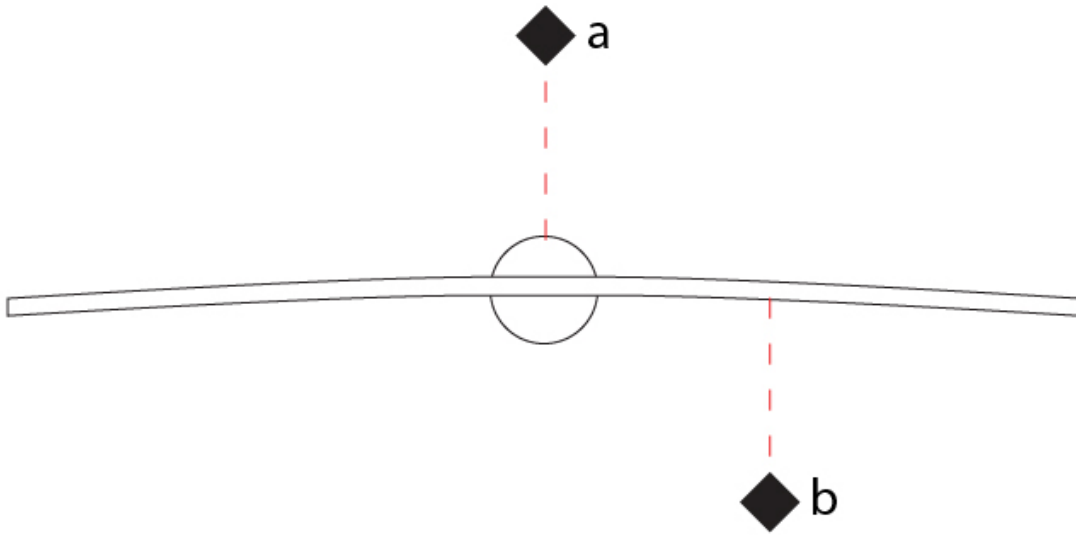

D43063-

PROJECT

TYPE

SPECIFIER

QUANTITY

DATE

D