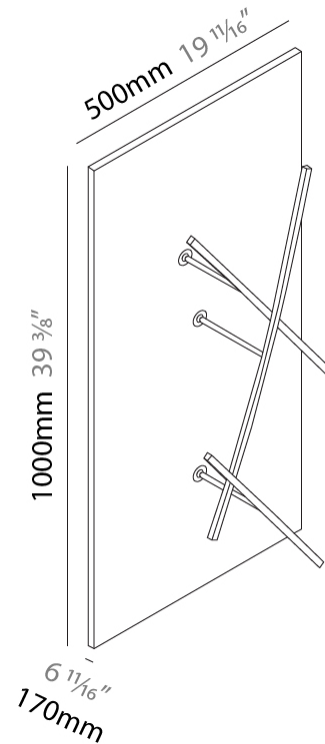

PROJECT	_____
TYPE	_____
SPECIFIER	_____
QUANTITY	_____
DATE	_____

ALBATROS SURFACE

D43067-

base number   Finish
Options

1. To build a product code in our configurator select the specify button on the base model # product page
2. To build a manual product code on this datasheet choose from the options listed below in blue font and add the suffix to the base model #

GENERAL

Series: Albatros
Partner: Icone
Division: Design
Installation: Surface
Product Type: Wall Surface
Mounting Location: Wall
Light Distribution: Adjustable

PHYSICAL

Shape: Abstract
Length (mm): 1000
Length (in): 39 3/8
Height (mm): 170
Depth (mm): 500
Height (in): 6 11/16
Depth (in): 19 1/16
Fixture Finish: EWB / SBB
Fixture Material: Aluminum

ELECTRICAL

Lamp Type: LED (Zhaga Standard)
Input Wattage (W): 30

LED

Color Temperature (°K): 3000
Max. Delivered Lumen (lm): 1510
CRI: >90 CRI

OPTICAL

RATINGS AND CERTIFICATIONS

Certified By: Certified for North American Standards
IP rating: IP20