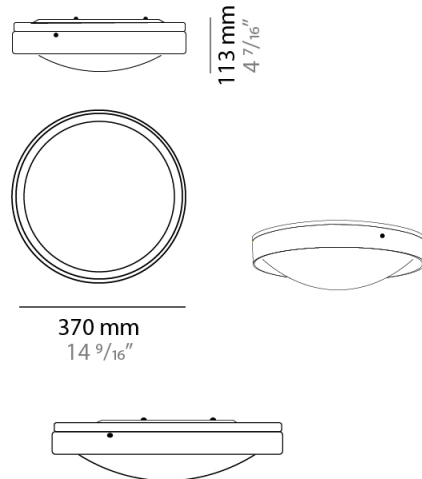

PROJECT	_____
TYPE	_____
SPECIFIER	_____
QUANTITY	_____
DATE	_____

ALINA SURFACE

D92230-

base number   Finish
Options

1. To build a product code in our configurator select the specify button on the base model # product page
2. To build a manual product code on this datasheet choose from the options listed below in blue font and add the suffix to the base model #

GENERAL

Series: Alina _____
Brand: Milan _____
Division: Design _____
Mounting Type: Surface _____
Mounting Location: Ceiling _____
Subcategory: Ambient _____

PHYSICAL

Shape: Disc _____
Diameter (mm): 370 _____
Diameter (in): 14 ⁹/₁₆ _____
Height (mm): 113 _____
Height (in): 4 ⁷/₁₆ _____
Light Distribution: Direct / Indirect _____
Diffuser: PMMA - Satin Opal _____
Fixture Finish: [BUG](#) / [MGG](#) / [SSB](#) / [WGL](#) _____
Fixture Material: Metal _____

ELECTRICAL

Number of Lamps: 2 _____
Lamp Type: LED Retrofit _____
Bulb Included: Bulb Not Included _____
Total Output Wattage (W): 20 _____
Max. Wattage Per Lamp (W): 10 _____
Lamp Base: E26 _____
Input Voltage (V): 120 _____
Upon Request: 277Vac / GU24 _____

LED

OPTICAL

RATINGS AND CERTIFICATIONS

Certified By: Certified for North American Standards _____
IP rating: IP20 _____