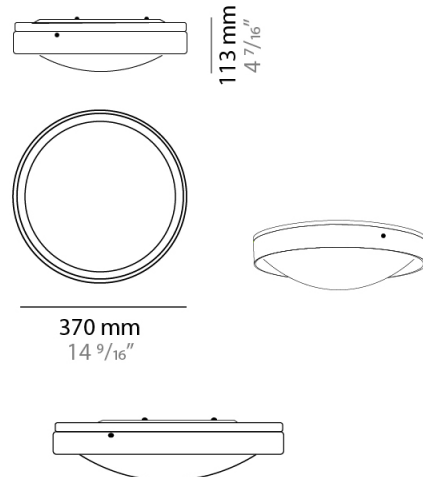

PROJECT	_____
TYPE	_____
SPECIFIER	_____
QUANTITY	_____
DATE	_____

ALINA SURFACE

D92230-

base number   Finish
Options

1. To build a product code in our configurator select the specify button on the base model # product page
2. To build a manual product code on this datasheet choose from the options listed below in blue font and add the suffix to the base model #

GENERAL

Series: Alina _____
Brand: Milan _____
Division: Design _____
Mounting Type: Surface _____
Mounting Location: Ceiling _____
Subcategory: Ambient _____

PHYSICAL

Shape: Disc _____
Diameter (mm): 370 _____
Diameter (in): 14 ⁹/₁₆ _____
Height (mm): 113 _____
Height (in): 4 ⁷/₁₆ _____
Light Distribution: Direct / Indirect _____
Diffuser: PMMA - Satin Opal _____
Fixture Finish: [BUG](#) / [MGG](#) / [SSB](#) / [WGL](#) _____
Fixture Material: Metal _____

ELECTRICAL

Number of Lamps: 2 _____
Lamp Type: LED Retrofit _____
Bulb Included: Bulb Not Included _____
Total Output Wattage (W): 20 _____
Max. Wattage Per Lamp (W): 10 _____
Lamp Base: E26 _____
Input Voltage (V): 120 _____
Upon Request: 277Vac / GU24 _____

LED

OPTICAL

RATINGS AND CERTIFICATIONS

Certified By: Certified for North American Standards _____
IP rating: IP20 _____