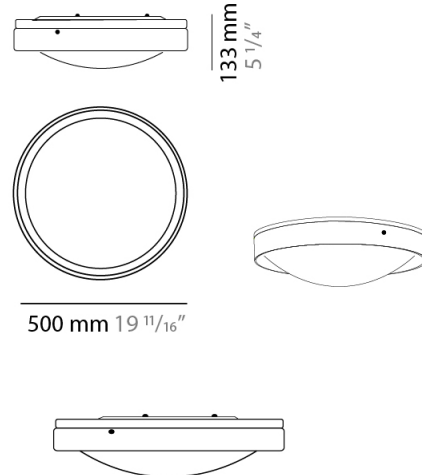

PROJECT	_____
TYPE	_____
SPECIFIER	_____
QUANTITY	_____
DATE	_____

ALINA SURFACE

D92234-

base number   Finish
Options

1. To build a product code in our configurator select the specify button on the base model # product page
2. To build a manual product code on this datasheet choose from the options listed below in blue font and add the suffix to the base model #

GENERAL

Series: Alina _____
Brand: Milan _____
Division: Design _____
Mounting Type: Surface _____
Mounting Location: Ceiling _____
Subcategory: Ambient _____

PHYSICAL

Shape: Disc _____
Diameter (mm): 500 _____
Diameter (in): 19 ¹¹/₁₆ _____
Height (mm): 133 _____
Height (in): 5 ¹/₄ _____
Light Distribution: Direct / Indirect _____
Diffuser: PMMA - Satin Opal _____
Fixture Finish: [BUG](#) / [MGG](#) / [SSB](#) / [WGL](#) _____
Fixture Material: Metal _____

ELECTRICAL

Number of Lamps: 3 _____
Lamp Type: LED Retrofit _____
Lamp Shape: A19 _____
Bulb Included: Bulb Not Included _____
Max. Wattage Per Lamp (W): 10 _____
Lamp Base: E26 _____
Input Voltage (V): 120 _____
Upon Request: 277Vac / GU24 _____

LED

OPTICAL

RATINGS AND CERTIFICATIONS

Certified By: Certified for North American Standards _____
IP rating: IP20 _____