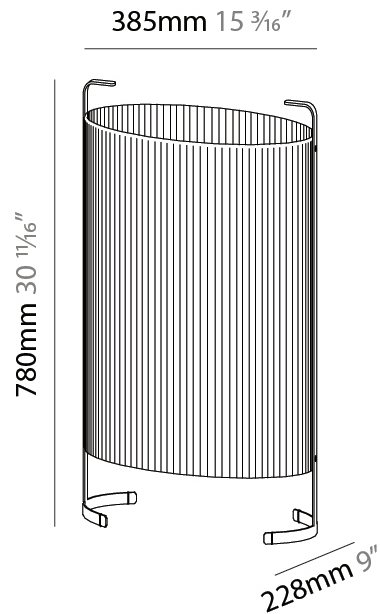

PROJECT	
TYPE	
SPECIFIER	
QUANTITY	
DATE	

AMID PORTABLE

D94076

base number

1. To build a product code in our configurator select the specify button on the base model # product page
2. To build a manual product code on this datasheet choose from the options listed below in blue font and add the suffix to the base model #

GENERAL

Series: Amid
Brand: Milan
Division: Design
Mounting Type: Portable
Mounting Location: Floor
Subcategory: Floor

PHYSICAL

Shape: Oval
Length (mm): 385
Length (in): 15 ³/₁₆
Width (mm): 228
Width (in): 9
Height (mm): 780
Height (in): 30 ¹¹/₁₆
Light Distribution: Omnidirectional
Diffuser: Glass - Acid-Satin Opal
Fixture Finish: MBQ
Fixture Material: Steel / Polyscreen / Glass

ELECTRICAL

Lamp Type: LED Retrofit
Lamp Shape: A19
Bulb Included: Bulb Not Included
Total Output Wattage (W): 12
Max. Wattage Per Lamp (W): 12
Lamp Base: E26
Input Voltage (V): 120
Upon Request: 277Vac / GU24

LED

OPTICAL

RATINGS AND CERTIFICATIONS

Certified By: CSA Certified to UL and CSA Standards
IP rating: IP55