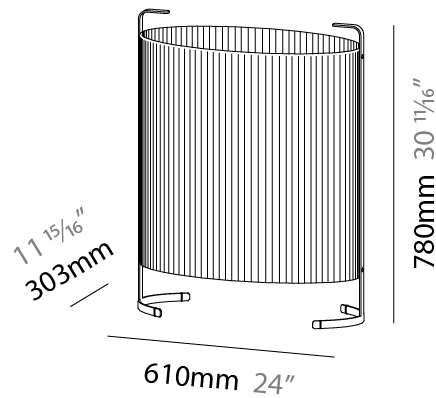

PROJECT _____
TYPE _____
SPECIFIER _____
QUANTITY _____
DATE _____

AMID PORTABLE

D94063

base number

1. To build a product code in our configurator select the specify button on the base model # product page
2. To build a manual product code on this datasheet choose from the options listed below in blue font and add the suffix to the base model #

GENERAL

Series: Amid
Brand: Milan
Division: Design
Mounting Type: Portable
Mounting Location: Table
Subcategory: Table

PHYSICAL

Shape: Oval
Length (mm): 610
Length (in): 24
Width (mm): 303
Width (in): 11 ¹⁵/₁₆
Height (mm): 780
Height (in): 30 ¹¹/₁₆
Light Distribution: Omnidirectional
Weight (kg): 10.0
Weight (lbs): 21.999
Diffuser: Glass - Acid-Satin Opal
Fixture Finish: MBQ
Fixture Material: Steel / Polyscreen / Glass

ELECTRICAL

Lamp Type: LED Retrofit
Lamp Shape: A19
Bulb Included: Bulb Not Included
Total Output Wattage (W): 12
Max. Wattage Per Lamp (W): 12
Lamp Base: E26
Input Voltage (V): 120
Upon Request: 277Vac / GU24

LED

OPTICAL

RATINGS AND CERTIFICATIONS

Certified By: CSA Certified to UL and CSA Standards
IP rating: IP55