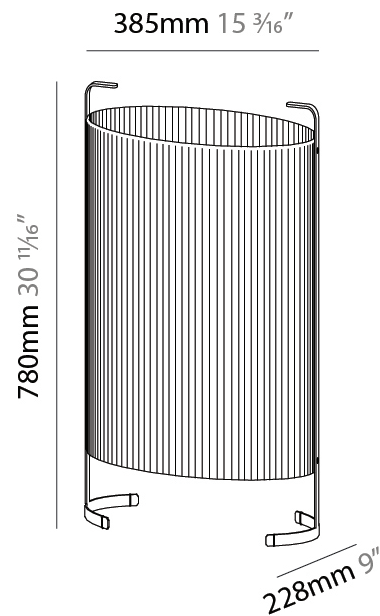

PROJECT	_____
TYPE	_____
SPECIFIER	_____
QUANTITY	_____
DATE	_____

AMID PORTABLE

D94076

base number

1. To build a product code in our configurator select the specify button on the base model # product page
2. To build a manual product code on this datasheet choose from the options listed below in blue font and add the suffix to the base model #

GENERAL

Series: Amid
Brand: Milan
Division: Design
Mounting Type: Portable
Mounting Location: Floor
Subcategory: Floor

PHYSICAL

Shape: Oval
Length (mm): 385
Length (in): 15 ³/₁₆"
Width (mm): 228
Width (in): 9
Height (mm): 780
Height (in): 30 ¹¹/₁₆"
Light Distribution: Omnidirectional
Diffuser: Glass - Acid-Satin Opal
Fixture Finish: MBQ
Fixture Material: Steel / Polyscreen / Glass

ELECTRICAL

Lamp Type: LED Retrofit
Lamp Shape: A19
Bulb Included: Bulb Not Included
Total Output Wattage (W): 12
Max. Wattage Per Lamp (W): 12
Lamp Base: E26
Input Voltage (V): 120
Upon Request: 277Vac / GU24

LED

OPTICAL

RATINGS AND CERTIFICATIONS

Certified By: CSA Certified to UL and CSA Standards
IP rating: IP55