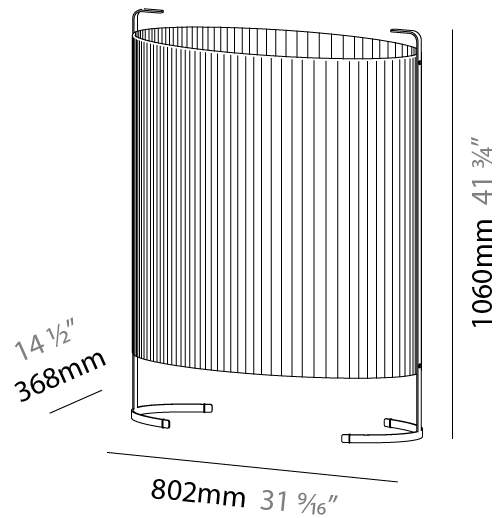

PROJECT	_____
TYPE	_____
SPECIFIER	_____
QUANTITY	_____
DATE	_____

AMID PORTABLE

D94064

base number

1. To build a product code in our configurator select the specify button on the base model # product page
2. To build a manual product code on this datasheet choose from the options listed below in blue font and add the suffix to the base model #

GENERAL

Series: Amid
Brand: Milan
Division: Design
Mounting Type: Portable
Mounting Location: Floor
Subcategory: Floor

PHYSICAL

Shape: Oval
Length (mm): 802
Length (in): 31 ³/₁₆
Width (mm): 368
Width (in): 14 ¹/₂
Height (mm): 1060
Height (in): 41 ³/₄
Light Distribution: Omnidirectional
Weight (kg): 12.2
Weight (lbs): 26.999
Diffuser: Glass - Acid-Satin Opal
Fixture Finish: MBQ
Fixture Material: Steel / Polyscreen / Glass

ELECTRICAL

Lamp Type: LED Retrofit
Lamp Shape: A19
Bulb Included: Bulb Not Included
Total Output Wattage (W): 12
Max. Wattage Per Lamp (W): 12
Lamp Base: E26
Input Voltage (V): 120
Upon Request: 277Vac / GU24

LED

OPTICAL

RATINGS AND CERTIFICATIONS

Certified By: CSA Certified to UL and CSA Standards
IP rating: IP55