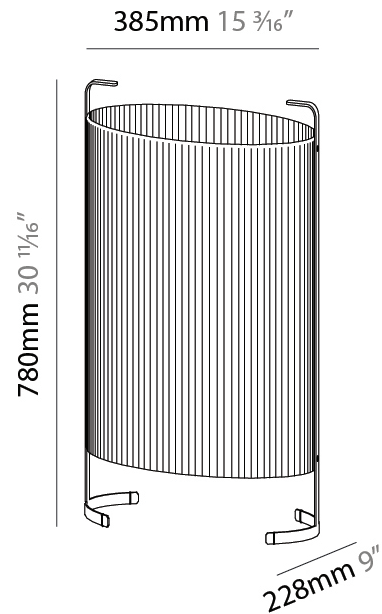

PROJECT	
TYPE	
SPECIFIER	
QUANTITY	
DATE	

AMID PORTABLE

D94076

base number

1. To build a product code in our configurator select the specify button on the base model # product page
2. To build a manual product code on this datasheet choose from the options listed below in blue font and add the suffix to the base model #

GENERAL

Series: Amid
Brand: Milan
Division: Design
Mounting Type: Portable
Mounting Location: Floor
Subcategory: Floor

PHYSICAL

Shape: Oval
Length (mm): 385
Length (in): 15 ³/₁₆
Width (mm): 228
Width (in): 9
Height (mm): 780
Height (in): 30 ¹¹/₁₆
Light Distribution: Omnidirectional
Diffuser: Glass - Acid-Satin Opal
Fixture Finish: MBQ
Fixture Material: Steel / Polyscreen / Glass

ELECTRICAL

Lamp Type: LED Retrofit
Lamp Shape: A19
Bulb Included: Bulb Not Included
Total Output Wattage (W): 12
Max. Wattage Per Lamp (W): 12
Lamp Base: E26
Input Voltage (V): 120
Upon Request: 277Vac / GU24

LED

OPTICAL

RATINGS AND CERTIFICATIONS

Certified By: CSA Certified to UL and CSA Standards
IP rating: IP55