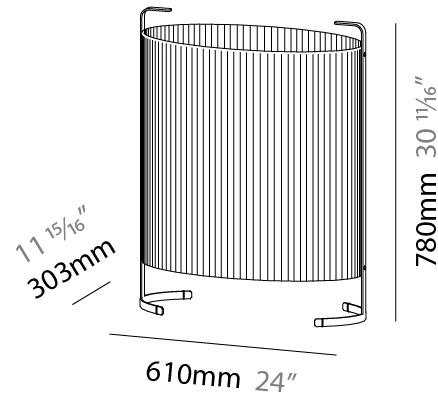

PROJECT	
TYPE	
SPECIFIER	
QUANTITY	
DATE	

AMID PORTABLE

D94063

base number

1. To build a product code in our configurator select the specify button on the base model # product page
2. To build a manual product code on this datasheet choose from the options listed below in blue font and add the suffix to the base model #

GENERAL

Series: Amid
Brand: Milan
Division: Design
Mounting Type: Portable
Mounting Location: Table
Subcategory: Table

PHYSICAL

Shape: Oval
Length (mm): 610
Length (in): 24
Width (mm): 303
Width (in): 11 ¹⁵/₁₆
Height (mm): 780
Height (in): 30 ¹¹/₁₆
Light Distribution: Omnidirectional
Weight (kg): 10.0
Weight (lbs): 21.999
Diffuser: Glass - Acid-Satin Opal
Fixture Finish: MBQ
Fixture Material: Steel / Polyscreen / Glass

ELECTRICAL

Lamp Type: LED Retrofit
Lamp Shape: A19
Bulb Included: Bulb Not Included
Total Output Wattage (W): 12
Max. Wattage Per Lamp (W): 12
Lamp Base: E26
Input Voltage (V): 120
Upon Request: 277Vac / GU24

LED

OPTICAL

RATINGS AND CERTIFICATIONS

Certified By: CSA Certified to UL and CSA Standards
IP rating: IP55