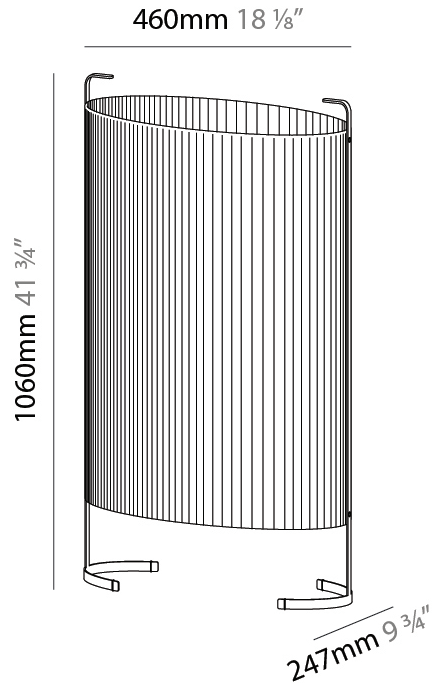

PROJECT	
TYPE	
SPECIFIER	
QUANTITY	
DATE	

AMID PORTABLE

D94077

base number

1. To build a product code in our configurator select the specify button on the base model # product page
2. To build a manual product code on this datasheet choose from the options listed below in blue font and add the suffix to the base model #

GENERAL

Series: Amid
Brand: Milan
Division: Design
Mounting Type: Portable
Mounting Location: Floor
Subcategory: Floor

PHYSICAL

Shape: Oval
Length (mm): 460
Length (in): 18 1/8
Width (mm): 247
Width (in): 9 3/4
Height (mm): 1060
Height (in): 41 3/4
Light Distribution: Omnidirectional
Diffuser: Glass - Acid-Satin Opal
Fixture Finish: MBQ
Fixture Material: Steel / Polyscreen / Glass

ELECTRICAL

Lamp Type: LED Retrofit
Lamp Shape: A19
Bulb Included: Bulb Not Included
Total Output Wattage (W): 12
Max. Wattage Per Lamp (W): 12
Lamp Base: E26
Input Voltage (V): 120
Upon Request: 277Vac / GU24

LED

OPTICAL

RATINGS AND CERTIFICATIONS

Certified By: CSA Certified to UL and CSA Standards
IP rating: IP55