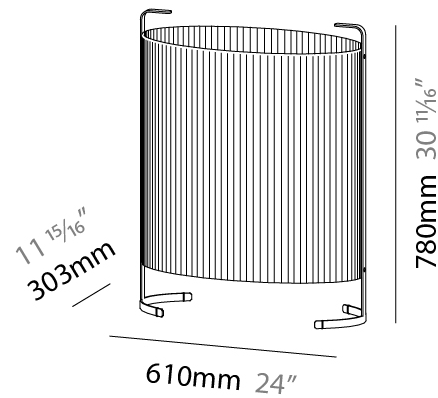

AMID PORTABLE

D94063

base number

1. To build a product code in our configurator select the specify button on the base model # product page
2. To build a manual product code on this datasheet choose from the options listed below in blue font and add the suffix to the base model #

GENERAL

Series: Amid

Brand: Milan

Division: Design

Mounting Type: Portable

Mounting Location: Table

Subcategory: Table

PHYSICAL

Shape: Oval

Length (mm): 610

Length (in): 24

Width (mm): 303

Width (in): 11 ¹⁵/₁₆

Height (mm): 780

Height (in): 30 ¹¹/₁₆

Light Distribution: Omnidirectional

Weight (kg): 10.0

Weight (lbs): 21.999

Diffuser: Glass - Acid-Satin Opal

Fixture Finish: MBQ

Fixture Material: Steel / Polyscreen / Glass

ELECTRICAL

Lamp Type: LED Retrofit

Lamp Shape: A19

Bulb Included: Bulb Not Included

Total Output Wattage (W): 12

Max. Wattage Per Lamp (W): 12

Lamp Base: E26

Input Voltage (V): 120

Upon Request: 277Vac / GU24

LED

OPTICAL

RATINGS AND CERTIFICATIONS

Certified By: CSA Certified to UL and CSA Standards

IP rating: IP55