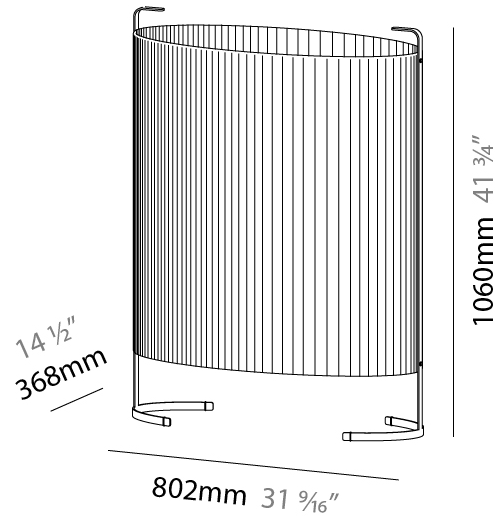

PROJECT	
TYPE	
SPECIFIER	
QUANTITY	
DATE	

AMID PORTABLE

D94064

base number

1. To build a product code in our configurator select the specify button on the base model # product page
2. To build a manual product code on this datasheet choose from the options listed below in blue font and add the suffix to the base model #

GENERAL

Series: Amid
Brand: Milan
Division: Design
Mounting Type: Portable
Mounting Location: Floor
Subcategory: Floor

PHYSICAL

Shape: Oval
Length (mm): 802
Length (in): 31 ³/₁₆
Width (mm): 368
Width (in): 14 ¹/₂
Height (mm): 1060
Height (in): 41 ³/₄
Light Distribution: Omnidirectional
Weight (kg): 12.2
Weight (lbs): 26.999
Diffuser: Glass - Acid-Satin Opal
Fixture Finish: MBQ
Fixture Material: Steel / Polyscreen / Glass

ELECTRICAL

Lamp Type: LED Retrofit
Lamp Shape: A19
Bulb Included: Bulb Not Included
Total Output Wattage (W): 12
Max. Wattage Per Lamp (W): 12
Lamp Base: E26
Input Voltage (V): 120
Upon Request: 277Vac / GU24

LED

OPTICAL

RATINGS AND CERTIFICATIONS

Certified By: CSA Certified to UL and CSA Standards
IP rating: IP55