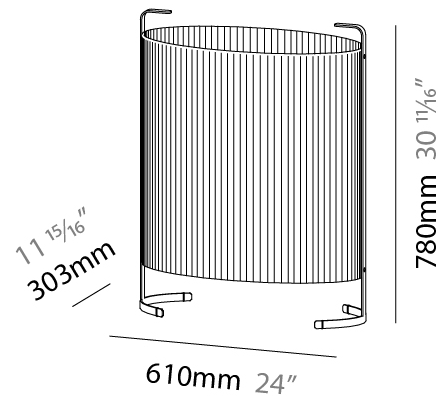

PROJECT	
TYPE	
SPECIFIER	
QUANTITY	
DATE	

AMID PORTABLE

D94063

base number

1. To build a product code in our configurator select the specify button on the base model # product page
2. To build a manual product code on this datasheet choose from the options listed below in blue font and add the suffix to the base model #

GENERAL

Series: Amid
Brand: Milan
Division: Design
Mounting Type: Portable
Mounting Location: Table
Subcategory: Table

PHYSICAL

Shape: Oval
Length (mm): 610
Length (in): 24
Width (mm): 303
Width (in): 11 ¹⁵/₁₆
Height (mm): 780
Height (in): 30 ¹¹/₁₆
Light Distribution: Omnidirectional
Weight (kg): 10.0
Weight (lbs): 21.999
Diffuser: Glass - Acid-Satin Opal
Fixture Finish: MBQ
Fixture Material: Steel / Polyscreen / Glass

ELECTRICAL

Lamp Type: LED Retrofit
Lamp Shape: A19
Bulb Included: Bulb Not Included
Total Output Wattage (W): 12
Max. Wattage Per Lamp (W): 12
Lamp Base: E26
Input Voltage (V): 120
Upon Request: 277Vac / GU24

LED

OPTICAL

RATINGS AND CERTIFICATIONS

Certified By: CSA Certified to UL and CSA Standards
IP rating: IP55