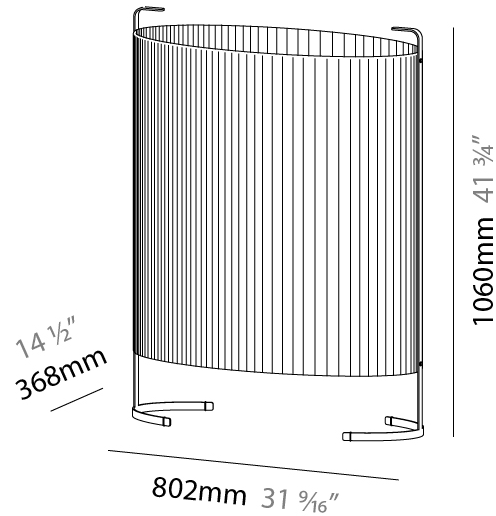

PROJECT	_____
TYPE	_____
SPECIFIER	_____
QUANTITY	_____
DATE	_____

AMID PORTABLE

D94064

base number

1. To build a product code in our configurator select the specify button on the base model # product page
2. To build a manual product code on this datasheet choose from the options listed below in blue font and add the suffix to the base model #

GENERAL

Series: Amid
Brand: Milan
Division: Design
Mounting Type: Portable
Mounting Location: Floor
Subcategory: Floor

PHYSICAL

Shape: Oval
Length (mm): 802
Length (in): 31 ⁹/₁₆
Width (mm): 368
Width (in): 14 ¹/₂
Height (mm): 1060
Height (in): 41 ³/₄
Light Distribution: Omnidirectional
Weight (kg): 12.2
Weight (lbs): 26.999
Diffuser: Glass - Acid-Satin Opal
Fixture Finish: MBQ
Fixture Material: Steel / Polyscreen / Glass

ELECTRICAL

Lamp Type: LED Retrofit
Lamp Shape: A19
Bulb Included: Bulb Not Included
Total Output Wattage (W): 12
Max. Wattage Per Lamp (W): 12
Lamp Base: E26
Input Voltage (V): 120
Upon Request: 277Vac / GU24

LED

OPTICAL

RATINGS AND CERTIFICATIONS

Certified By: CSA Certified to UL and CSA Standards
IP rating: IP55