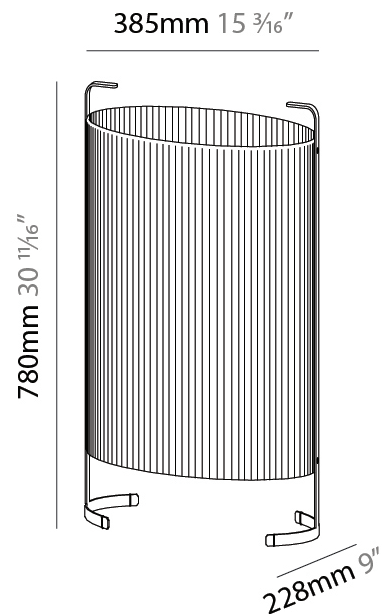

PROJECT	_____
TYPE	_____
SPECIFIER	_____
QUANTITY	_____
DATE	_____

AMID PORTABLE

D94076

base number

1. To build a product code in our configurator select the specify button on the base model # product page
2. To build a manual product code on this datasheet choose from the options listed below in blue font and add the suffix to the base model #

GENERAL

Series: Amid
Brand: Milan
Division: Design
Mounting Type: Portable
Mounting Location: Floor
Subcategory: Floor

PHYSICAL

Shape: Oval
Length (mm): 385
Length (in): 15 ³/₁₆"
Width (mm): 228
Width (in): 9
Height (mm): 780
Height (in): 30 ¹¹/₁₆"
Light Distribution: Omnidirectional
Diffuser: Glass - Acid-Satin Opal
Fixture Finish: MBQ
Fixture Material: Steel / Polyscreen / Glass

ELECTRICAL

Lamp Type: LED Retrofit
Lamp Shape: A19
Bulb Included: Bulb Not Included
Total Output Wattage (W): 12
Max. Wattage Per Lamp (W): 12
Lamp Base: E26
Input Voltage (V): 120
Upon Request: 277Vac / GU24

LED

OPTICAL

RATINGS AND CERTIFICATIONS

Certified By: CSA Certified to UL and CSA Standards
IP rating: IP55