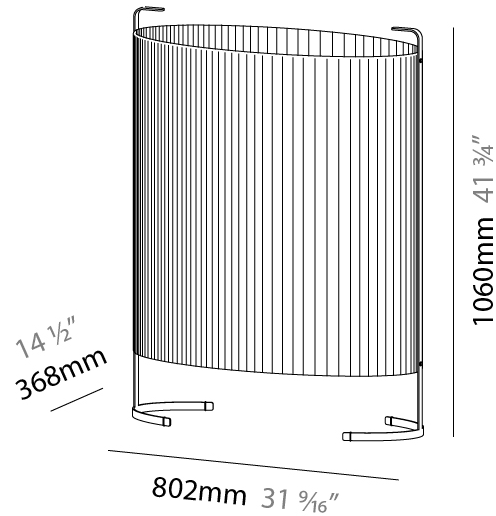

AMID PORTABLE

D94064

base number

1. To build a product code in our configurator select the specify button on the base model # product page
2. To build a manual product code on this datasheet choose from the options listed below in blue font and add the suffix to the base model #

GENERAL

Series: Amid
Brand: Milan
Division: Design
Mounting Type: Portable
Mounting Location: Floor
Subcategory: Floor

PHYSICAL

Shape: Oval
Length (mm): 802
Length (in): 31 ³/₁₆"
Width (mm): 368
Width (in): 14 ¹/₂"
Height (mm): 1060
Height (in): 41 ³/₄"
Light Distribution: Omnidirectional
Weight (kg): 12.2
Weight (lbs): 26.999
Diffuser: Glass - Acid-Satin Opal
Fixture Finish: MBQ
Fixture Material: Steel / Polyscreen / Glass

ELECTRICAL

Lamp Type: LED Retrofit
Lamp Shape: A19
Bulb Included: Bulb Not Included
Total Output Wattage (W): 12
Max. Wattage Per Lamp (W): 12
Lamp Base: E26
Input Voltage (V): 120
Upon Request: 277Vac / GU24

LED

OPTICAL

RATINGS AND CERTIFICATIONS

Certified By: CSA Certified to UL and CSA Standards
IP rating: IP55